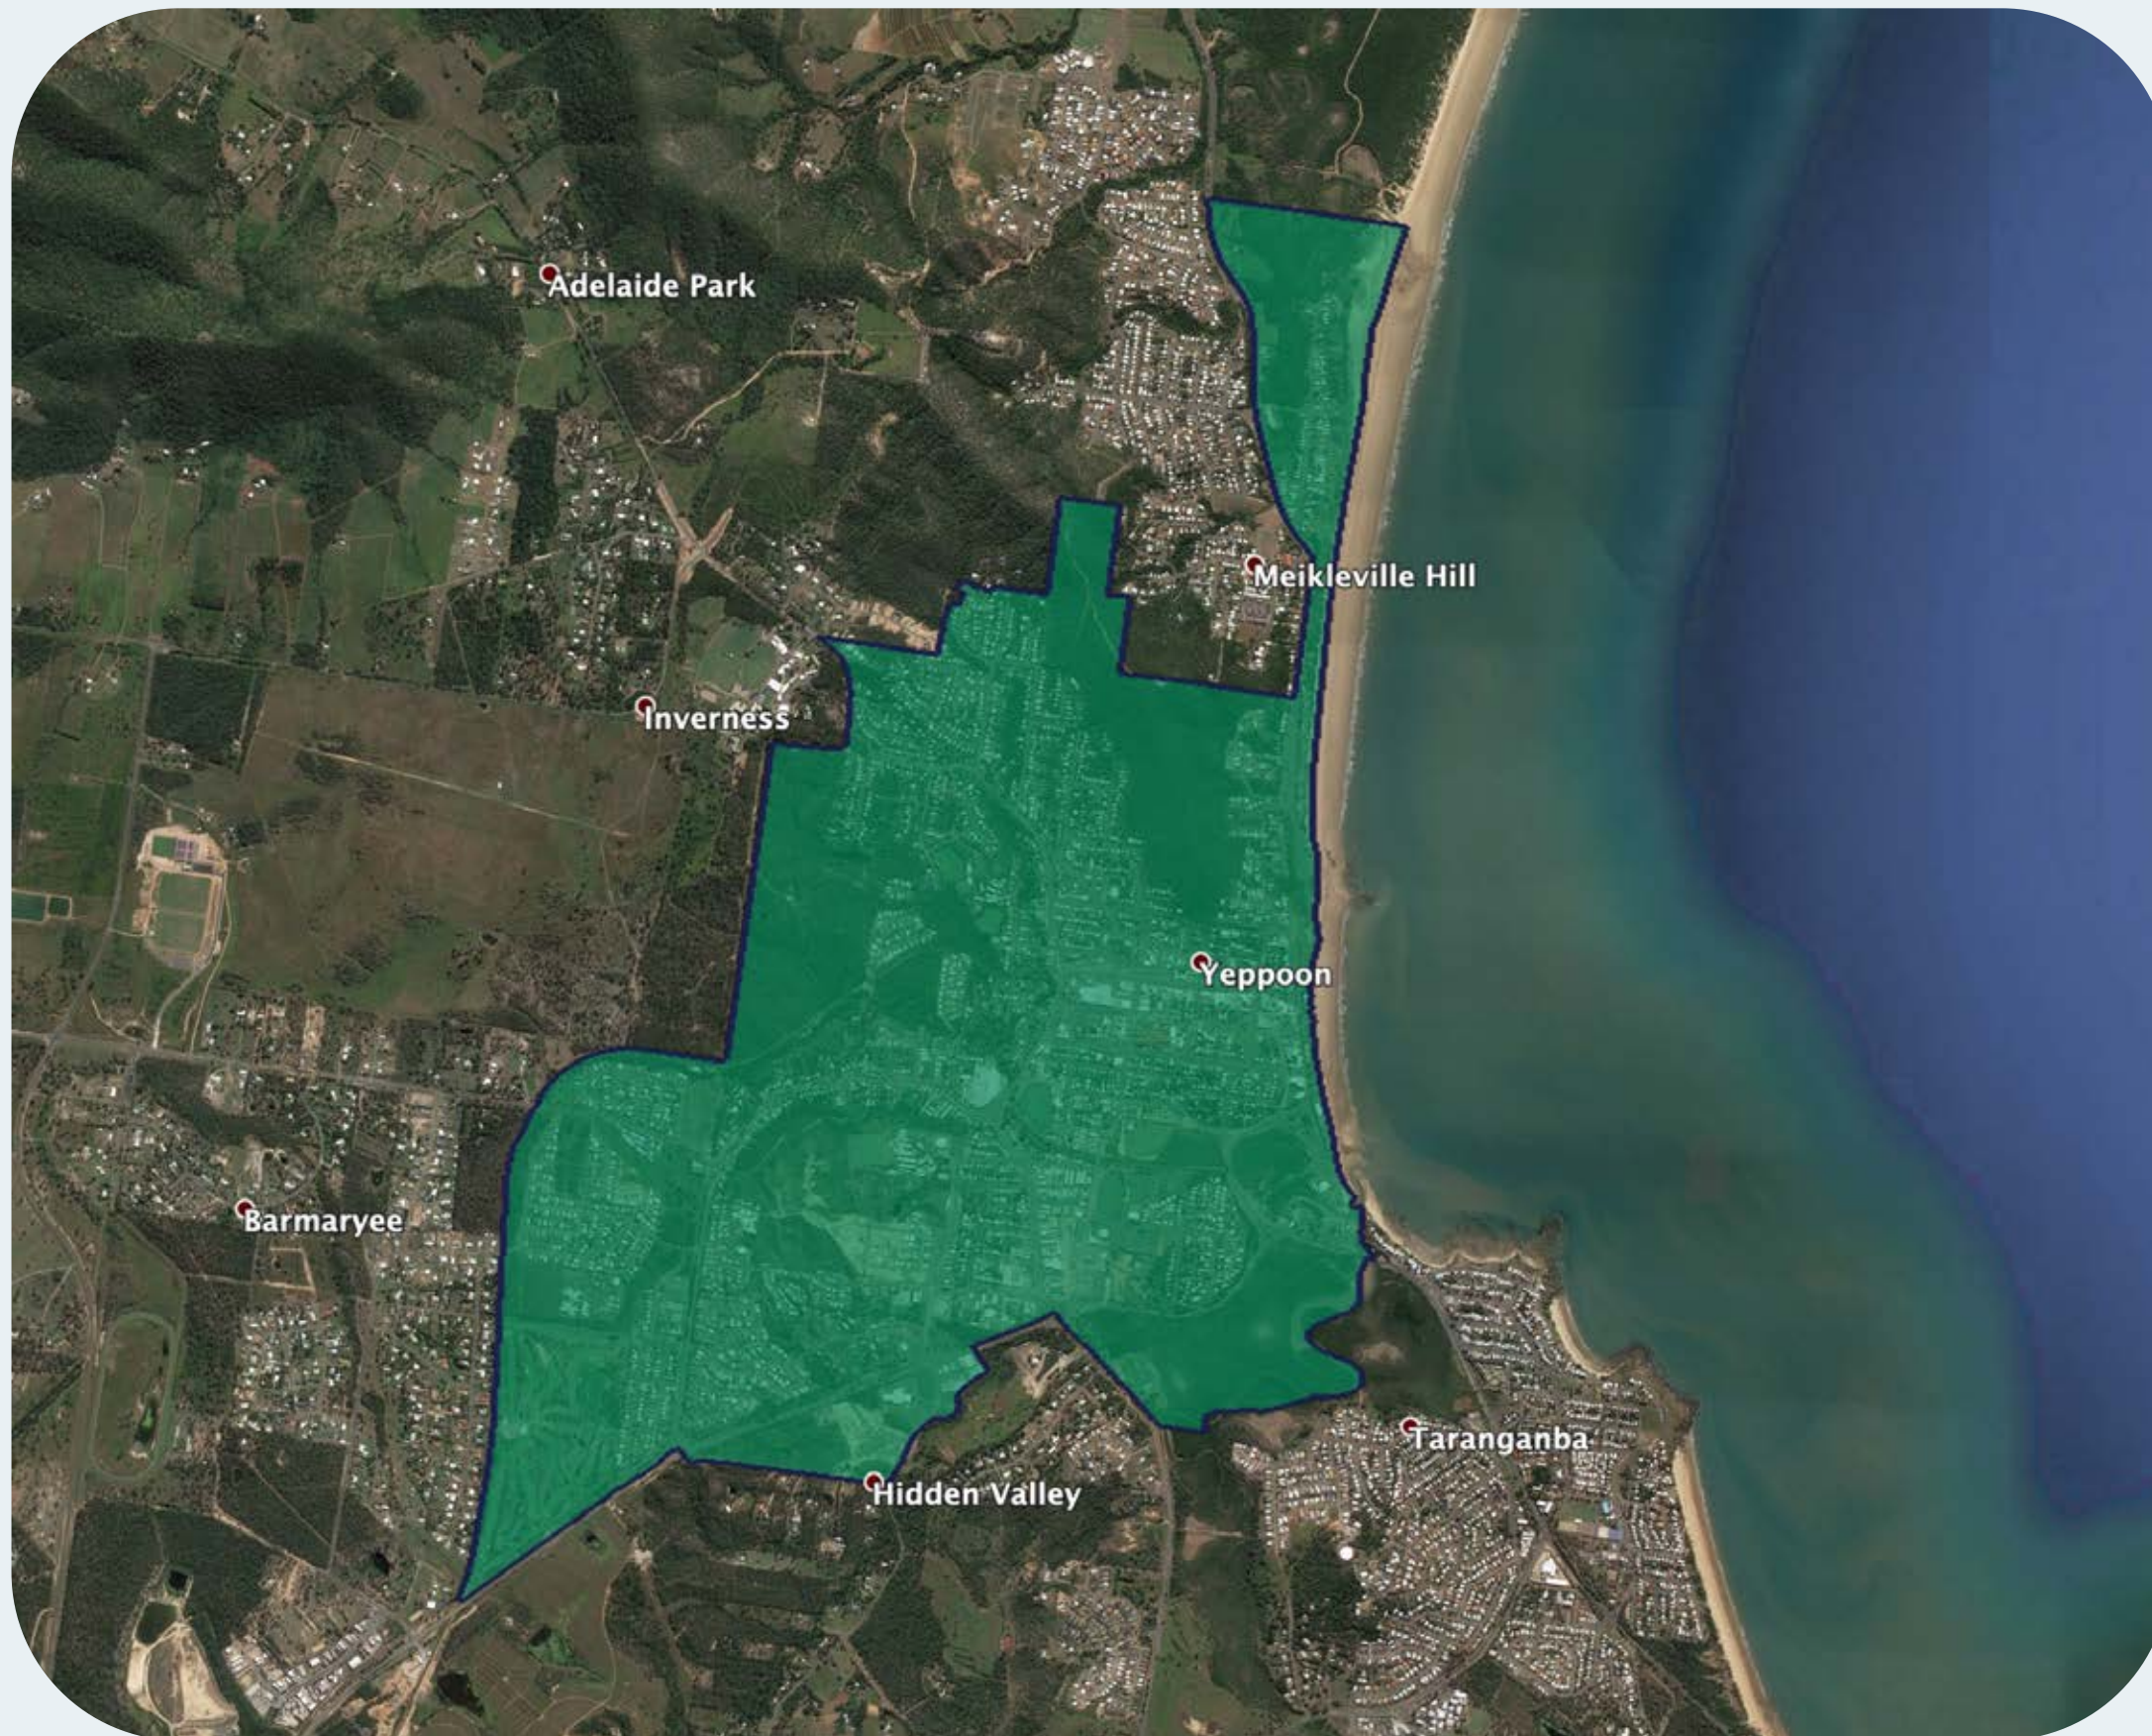

nbn™ Business Fibre Zone indicative map – Yeppoon and surrounds

The **nbn™** Business Fibre Initiative is available to businesses right across the country.

The area highlighted on this map, is part of an **nbn™** Business Fibre Zone that is eligible for business **nbn™** Enterprise Ethernet.