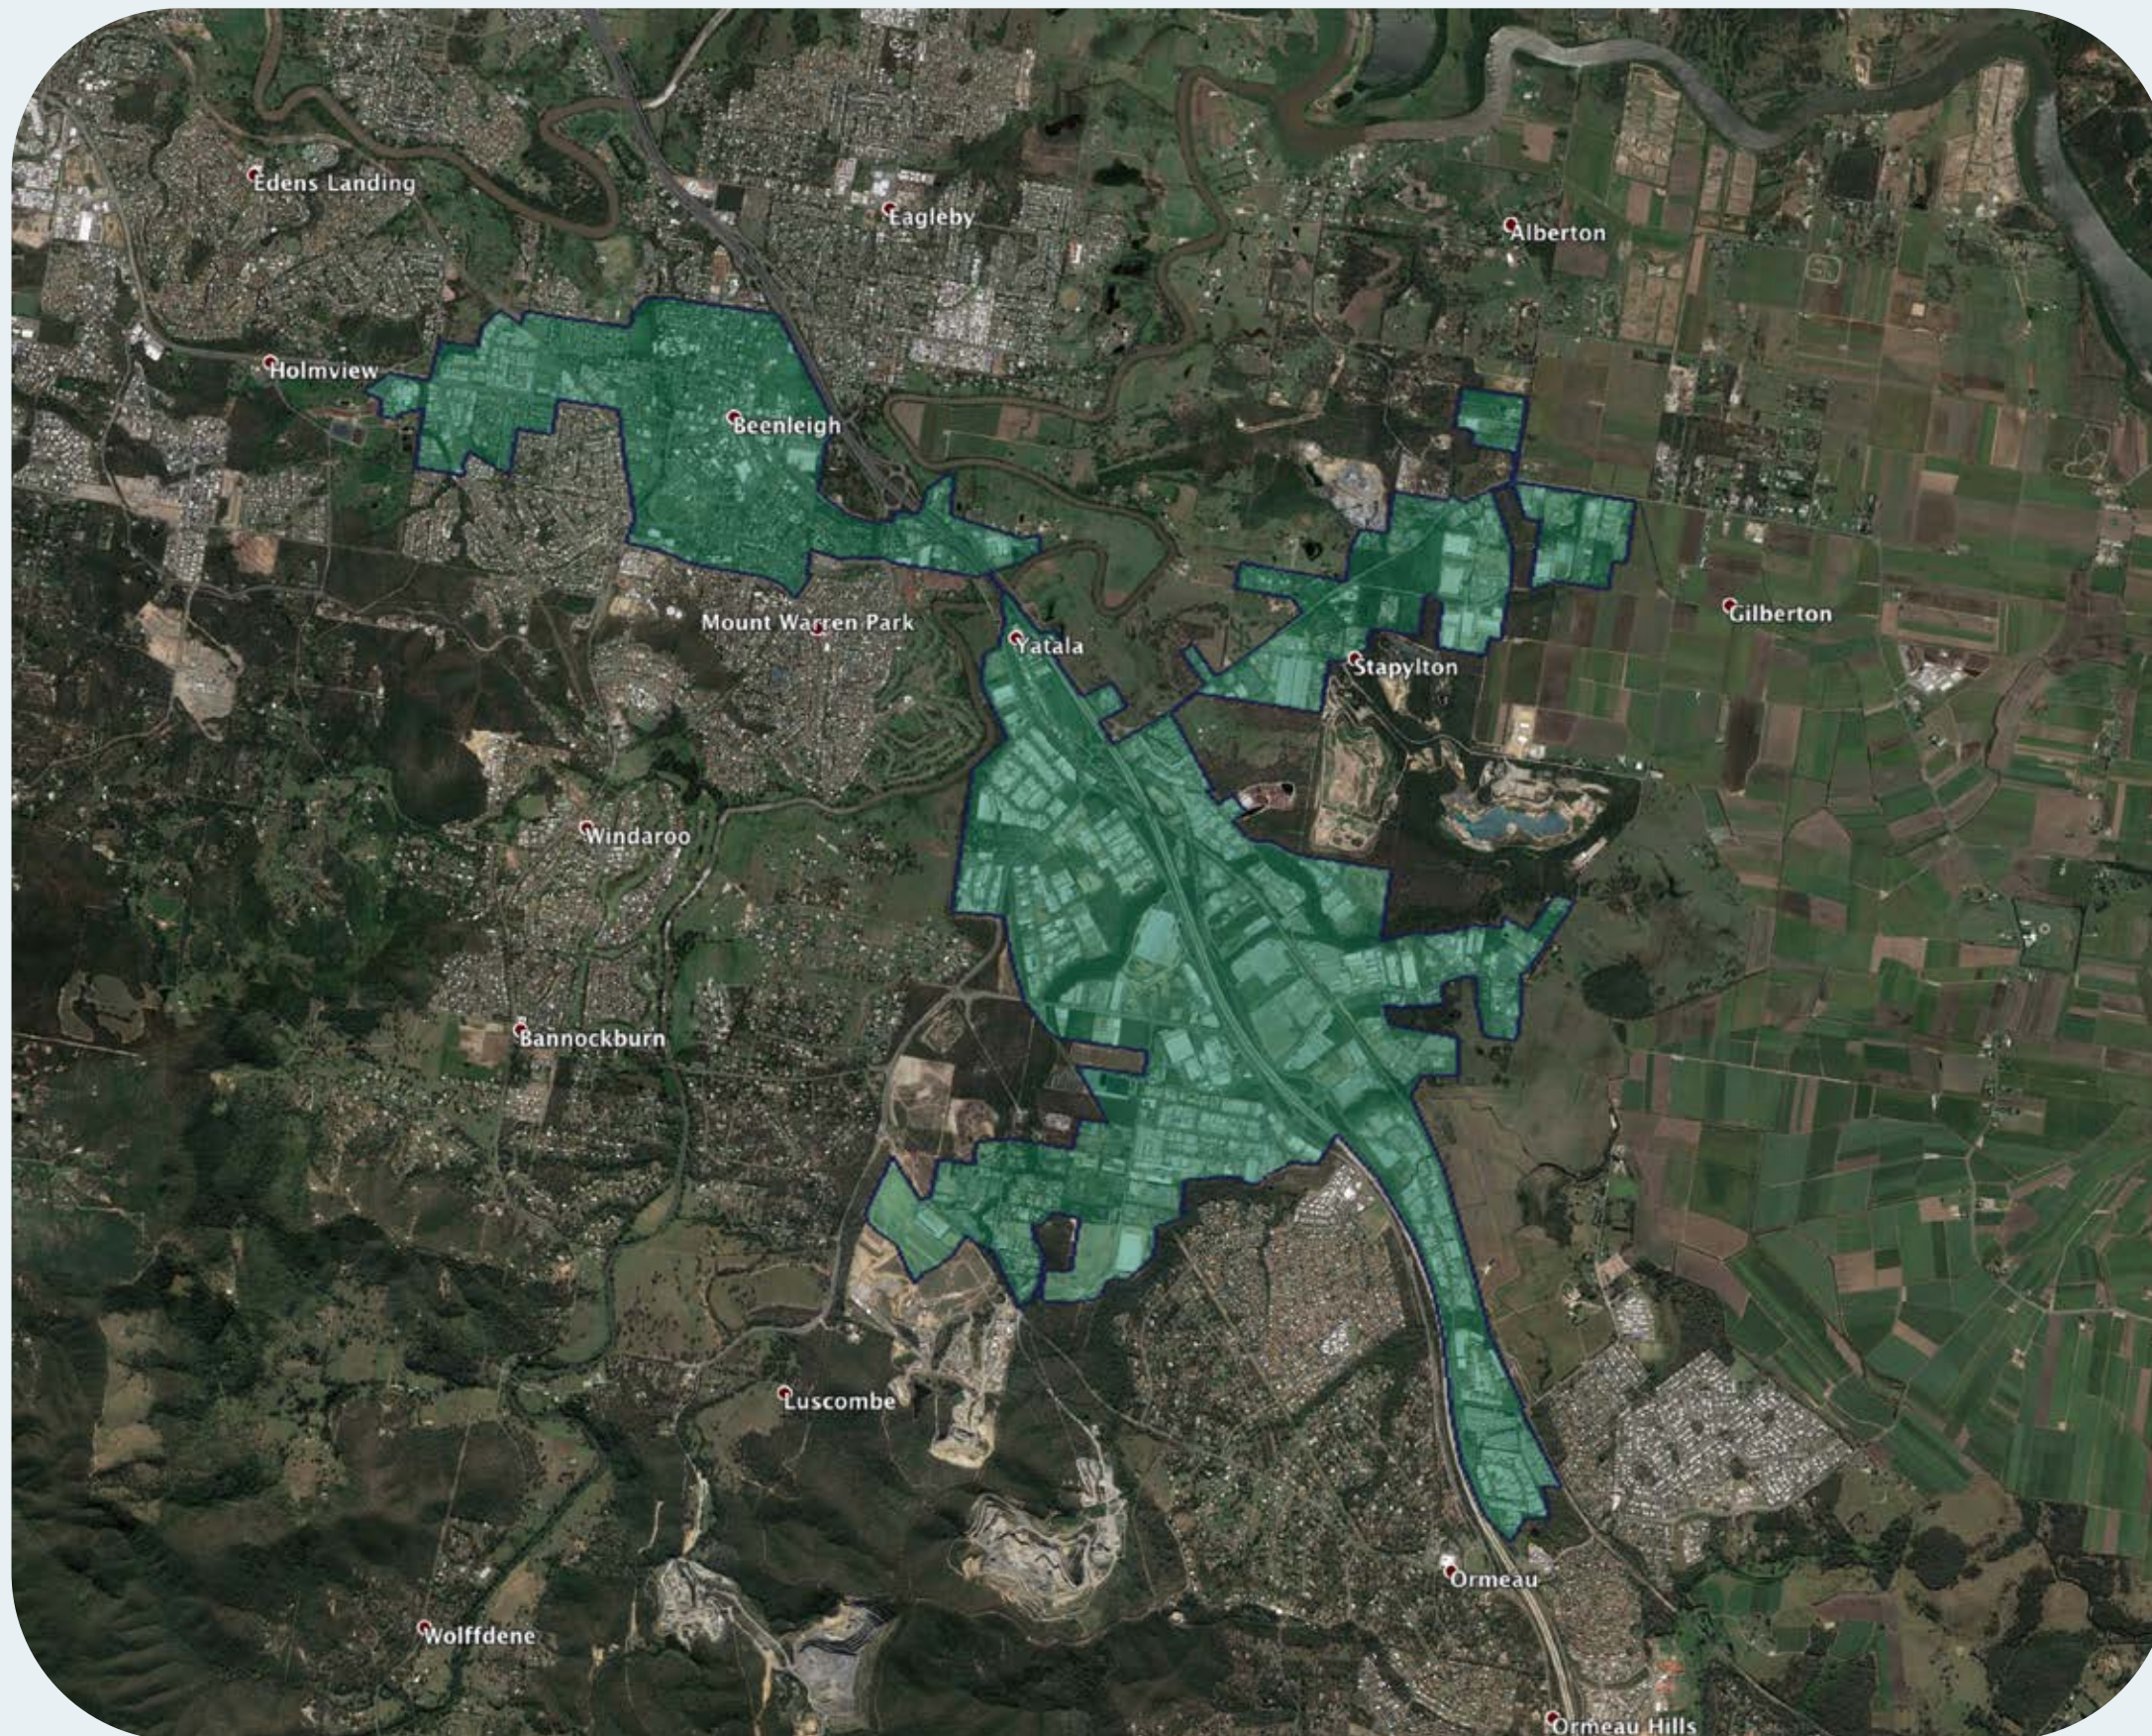

# nbn™ Business Fibre Zone indicative map – Yatala and surrounds

The **nbn™** Business Fibre Initiative is available to businesses right across the country.

The areas highlighted on this map, are part of an **nbn™** Business Fibre Zone that is eligible for business **nbn™** Enterprise Ethernet.

## Key

-  **nbn™** Business Fibre Zone
-  Adjacent/nearby **nbn™** Business Fibre Zone (where relevant)