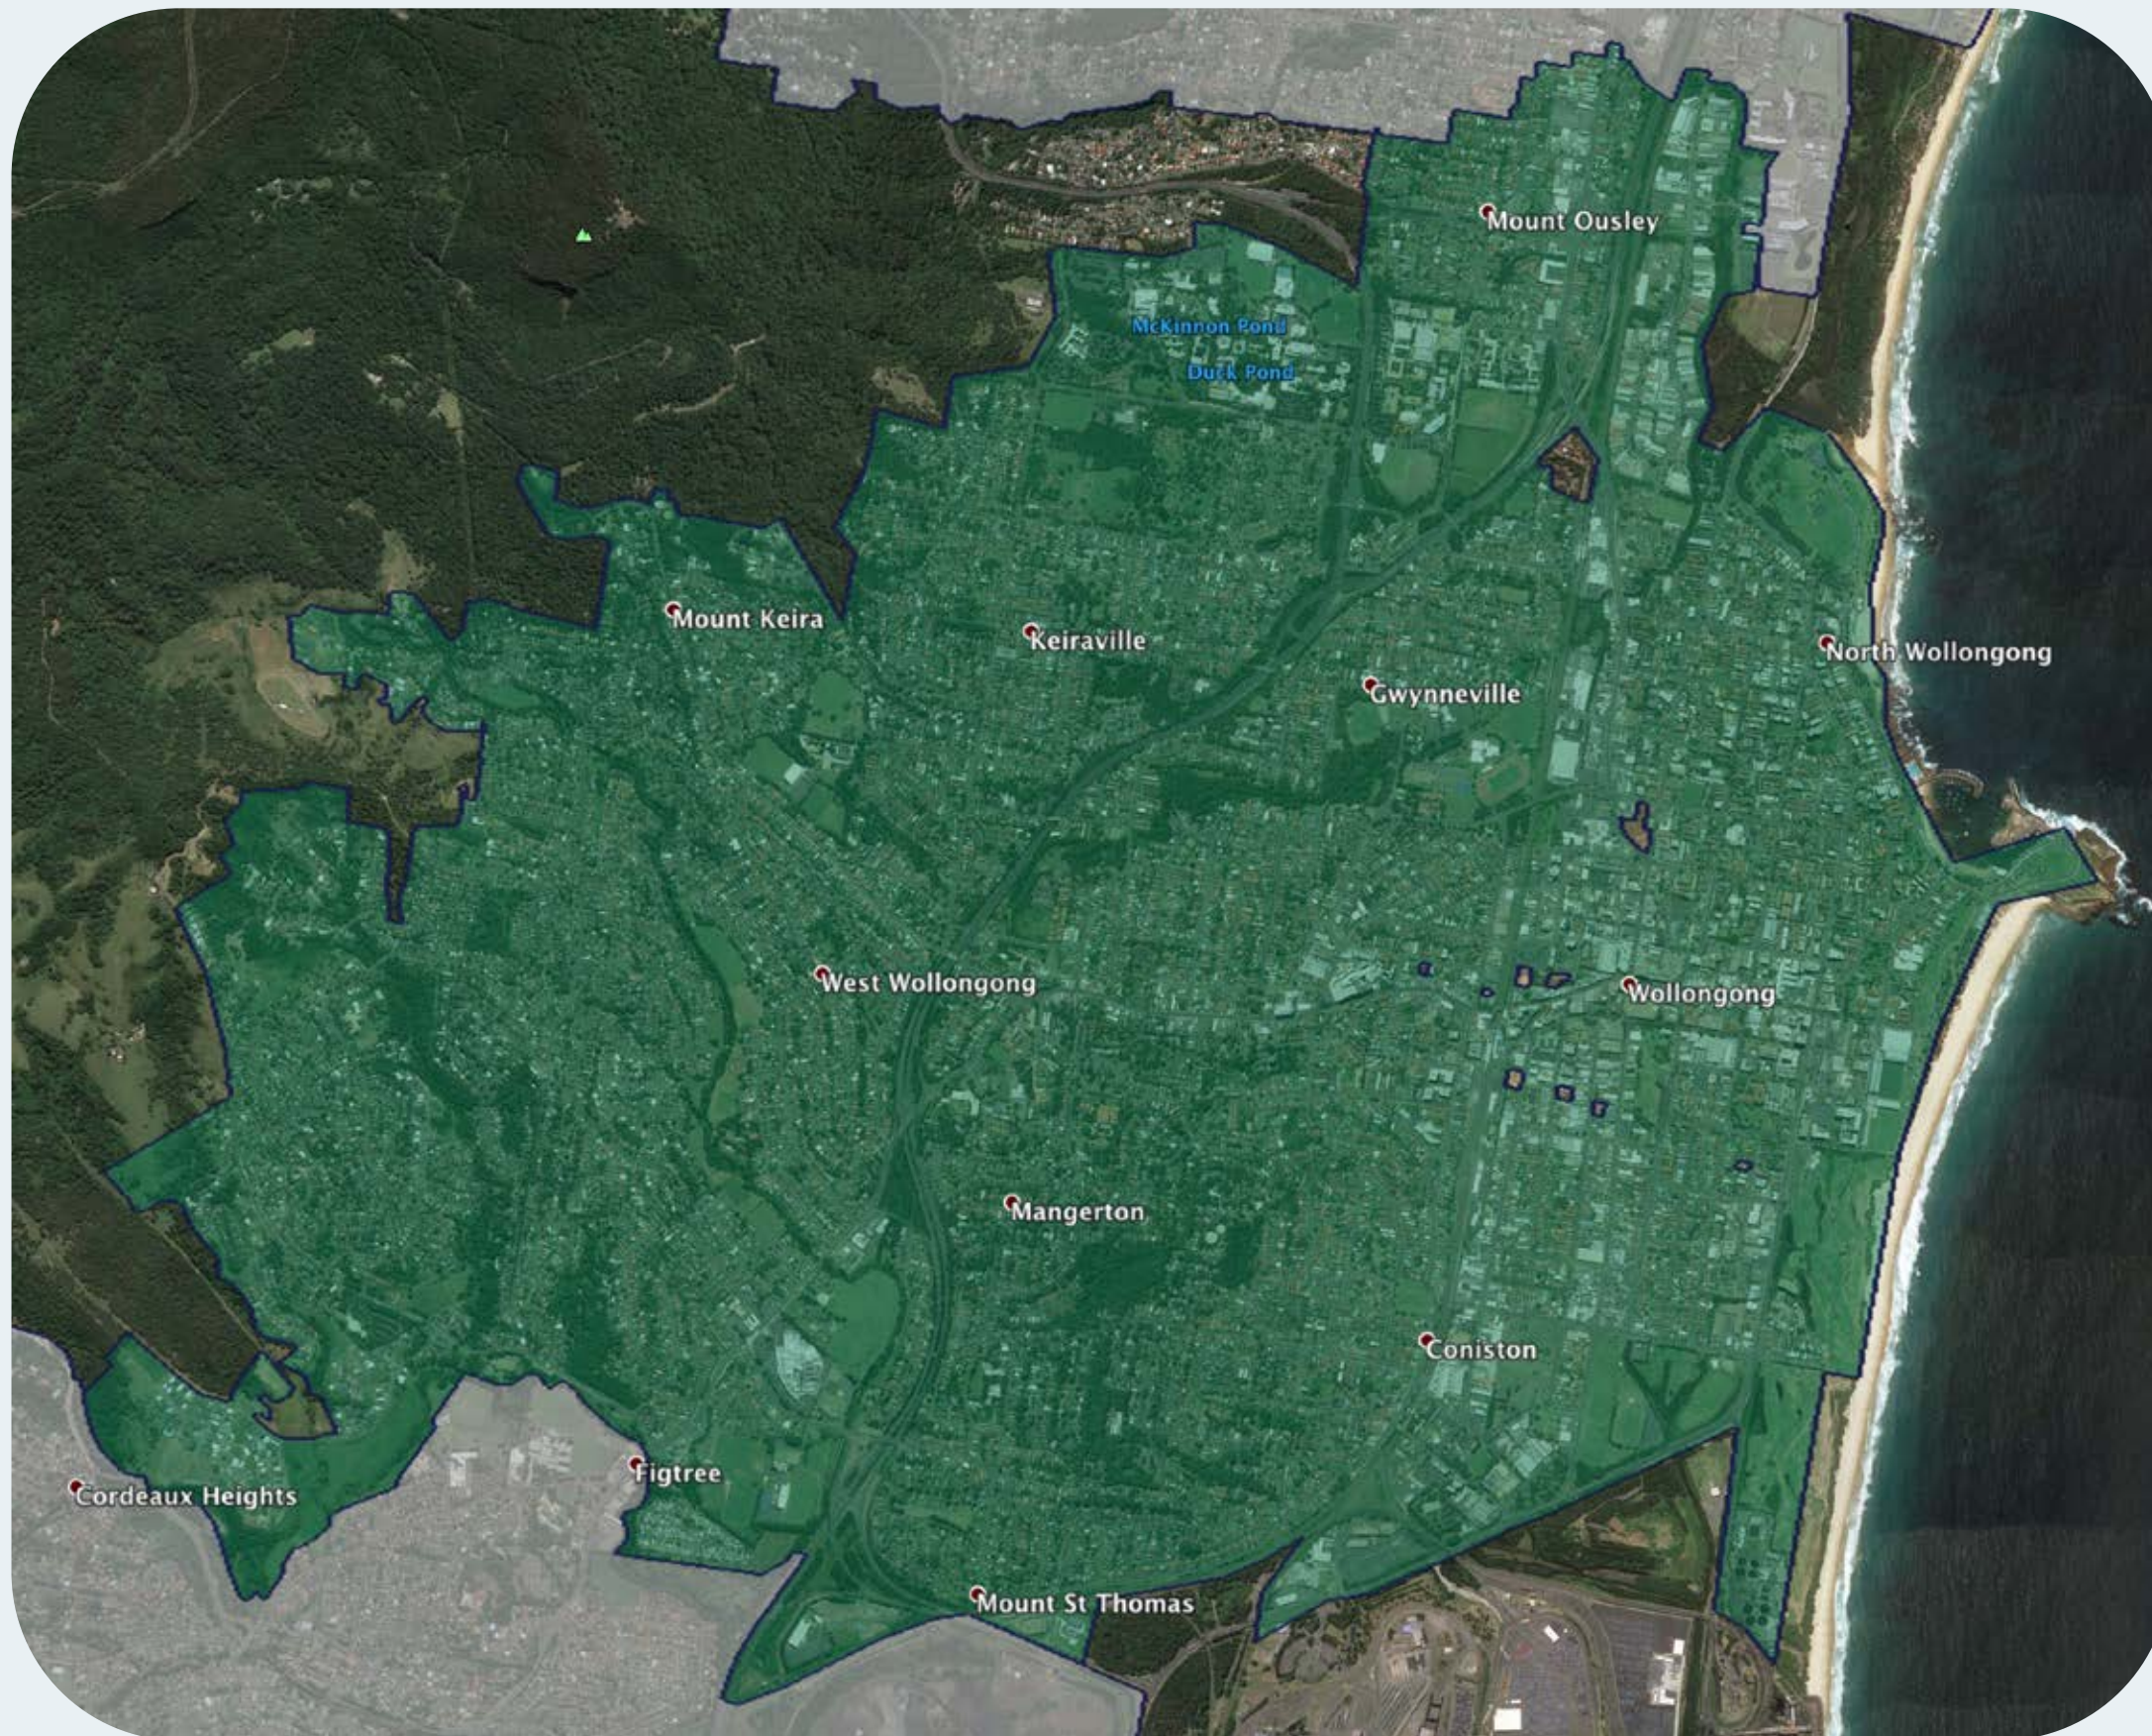

# nbn™ Business Fibre Zone indicative map – Wollongong and surrounds

The **nbn™** Business Fibre Initiative is available to businesses right across the country.

The areas highlighted on this map, are part of an **nbn™** Business Fibre Zone that is eligible for business **nbn™** Enterprise Ethernet.

## Key

-  **nbn™** Business Fibre Zone
-  Adjacent/nearby **nbn™** Business Fibre Zone (where relevant)