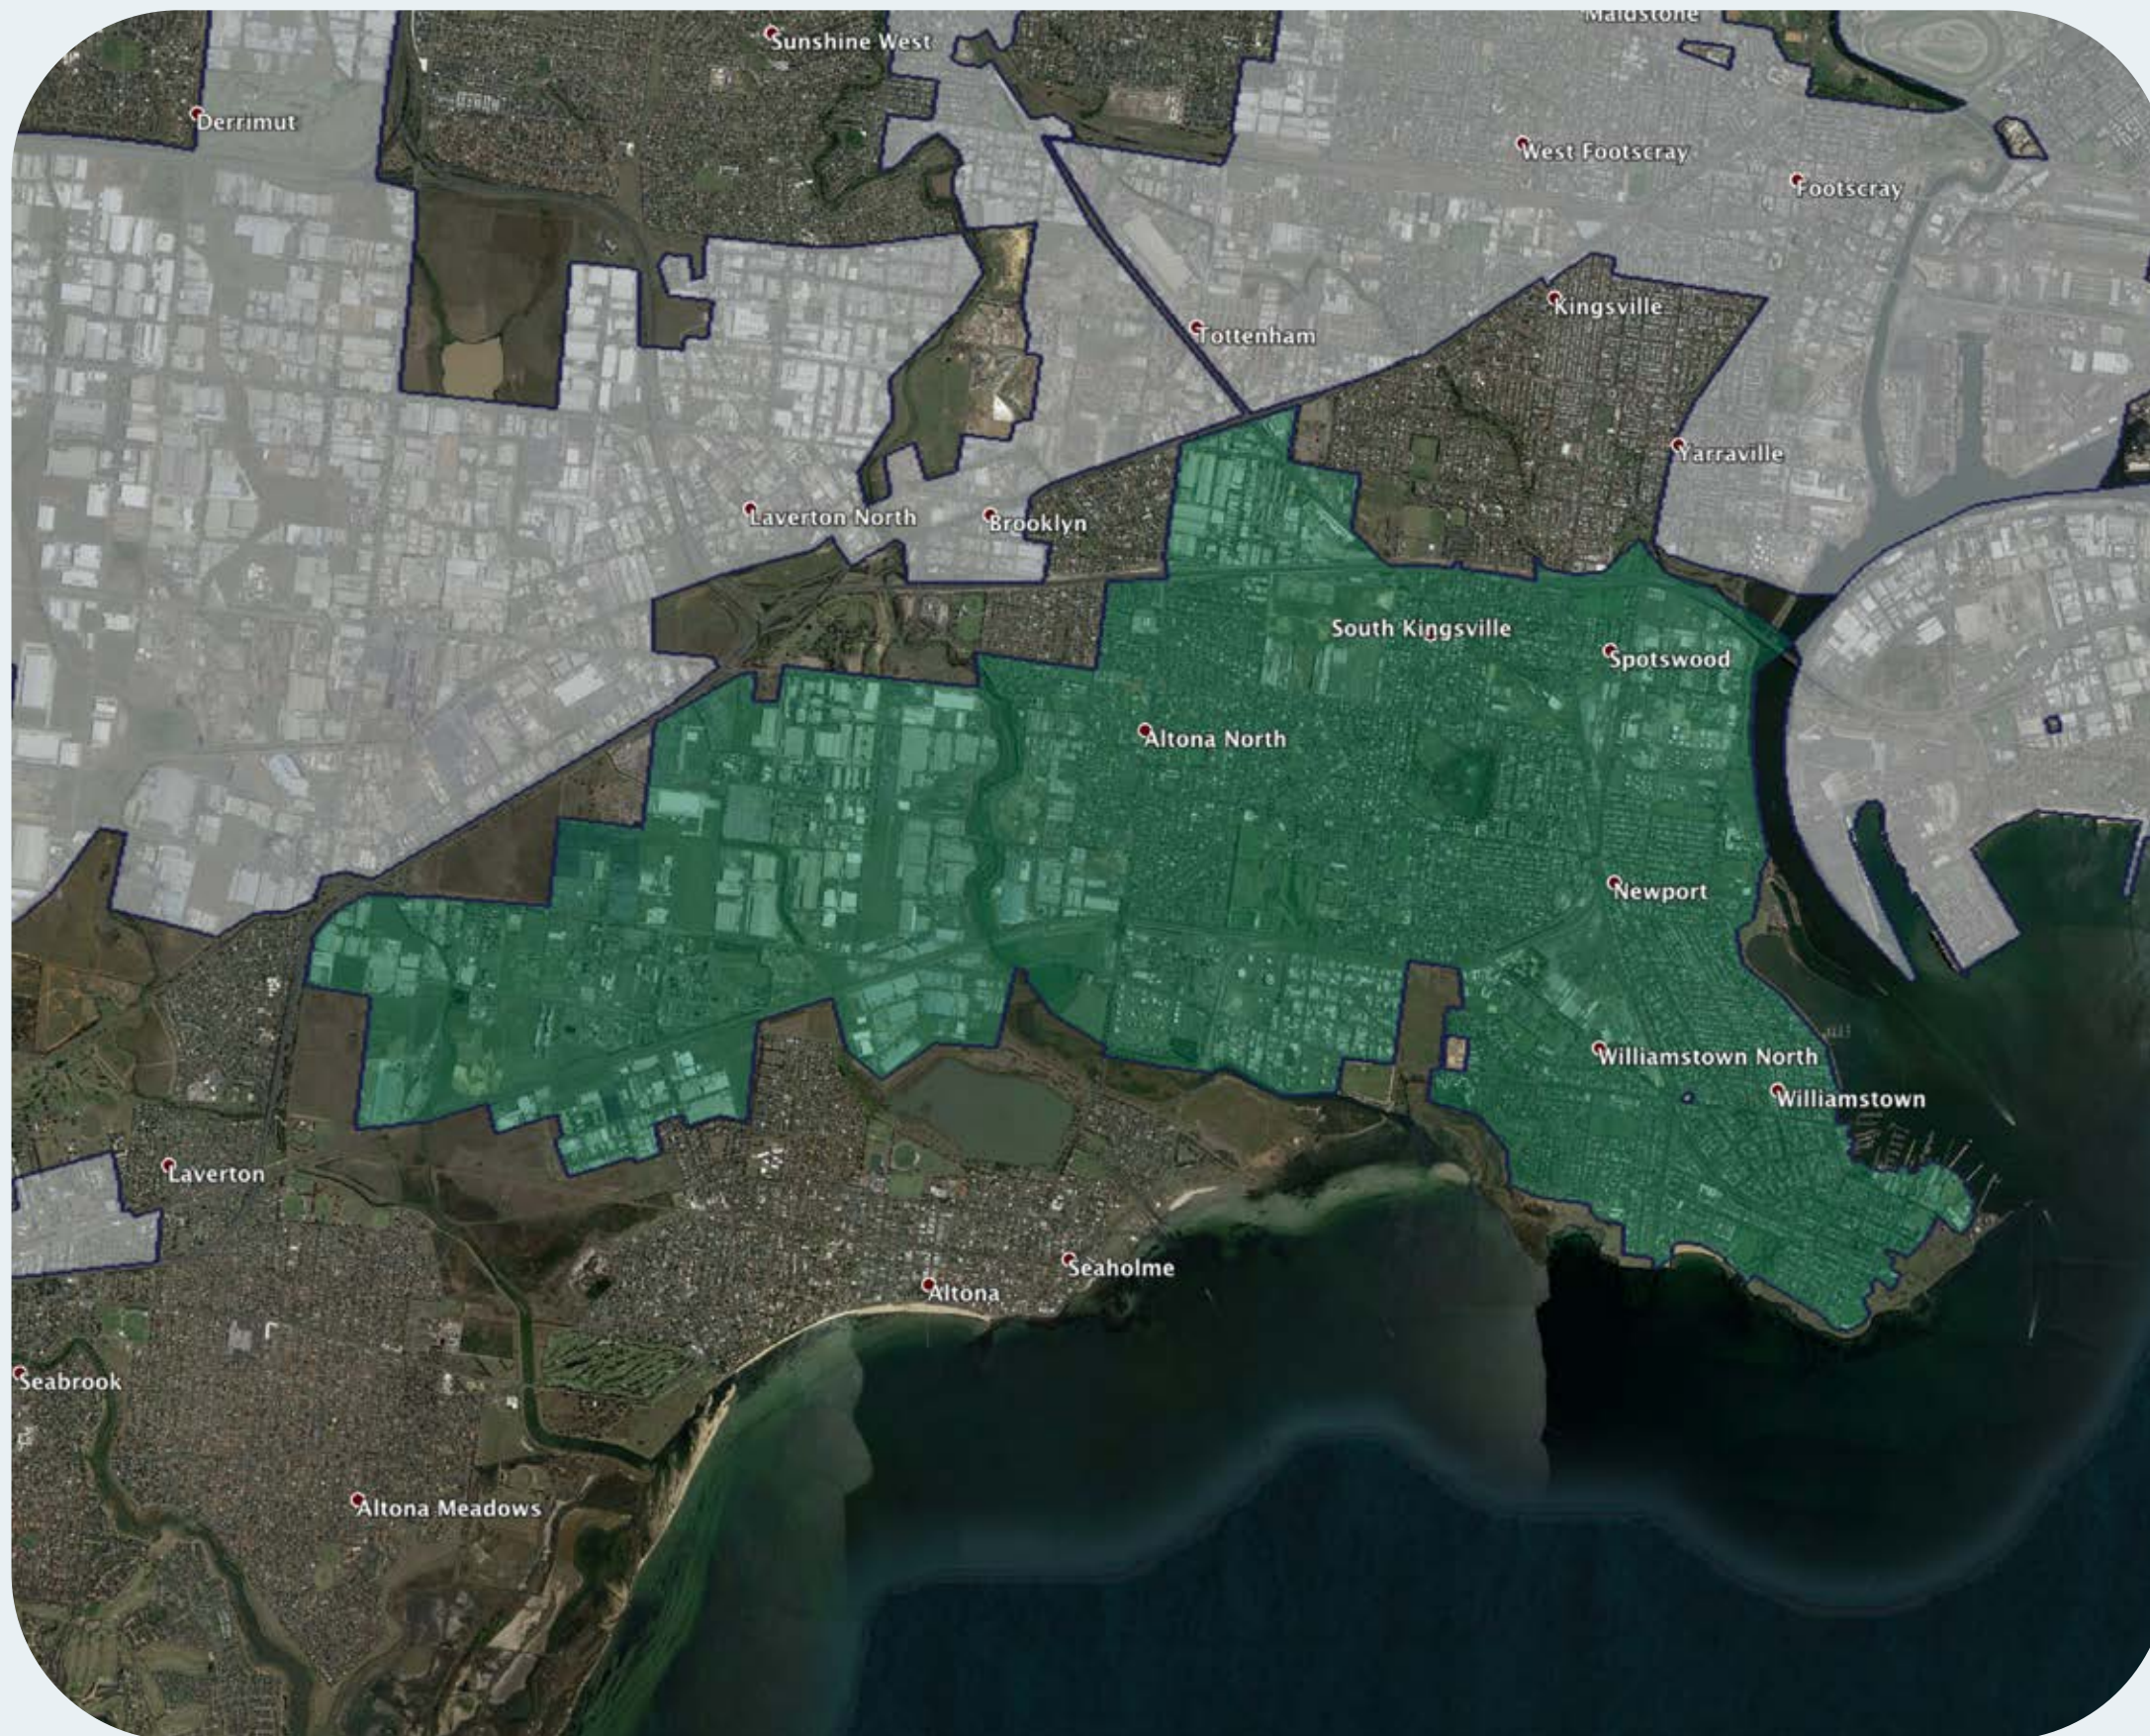

# nbn™ Business Fibre Zone indicative map – Williamstown and surrounds

The **nbn™** Business Fibre Initiative is available to businesses right across the country.

The areas highlighted on this map, are part of an **nbn™** Business Fibre Zone that is eligible for business **nbn™** Enterprise Ethernet.

## Key

-  **nbn™** Business Fibre Zone
-  Adjacent/nearby **nbn™** Business Fibre Zone (where relevant)