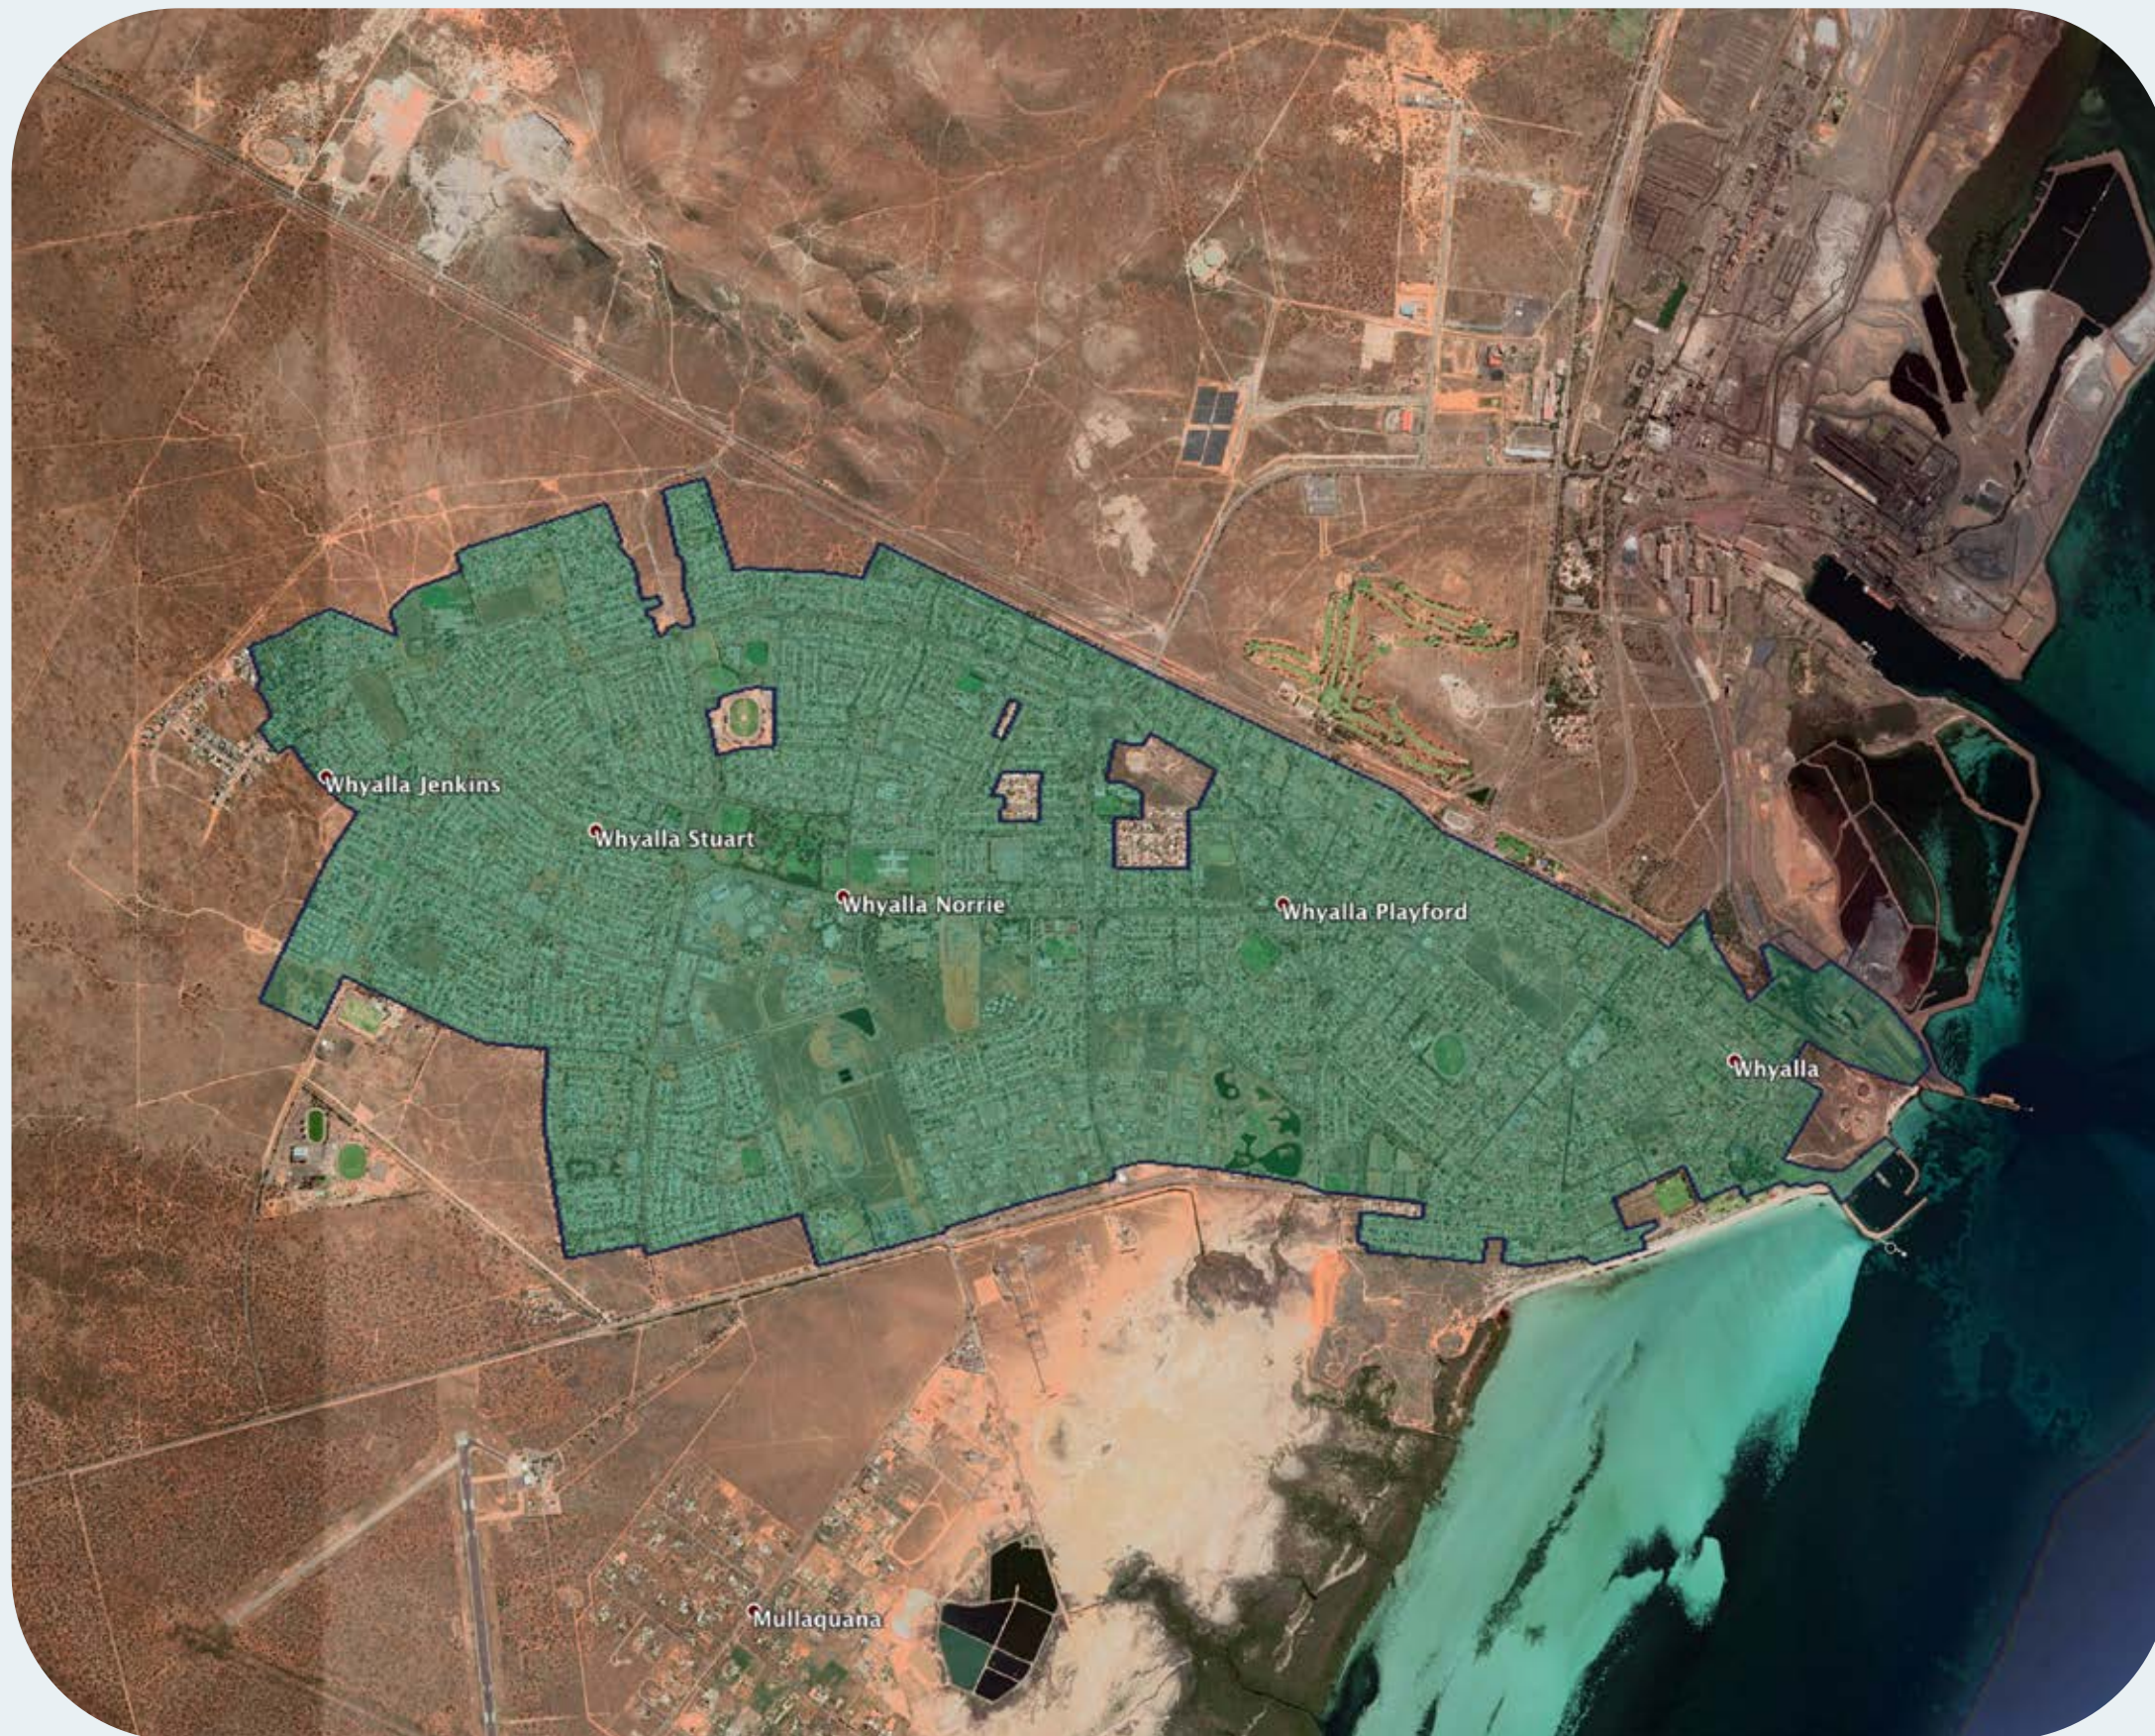

nbn™ Business Fibre Zone indicative map – Whyalla and surrounds

The **nbn™** Business Fibre Initiative is available to businesses right across the country.

The area highlighted on this map, is part of an **nbn™** Business Fibre Zone that is eligible for business **nbn™** Enterprise Ethernet.

To find out more about the Fibre Initiative contact your service provider on 1300 722 320 or visit nexttelecom.com.au/nbn-enterprise-ethernet

Key

-  **nbn™** Business Fibre Zone
-  Adjacent/nearby **nbn™** Business Fibre Zone (where relevant)