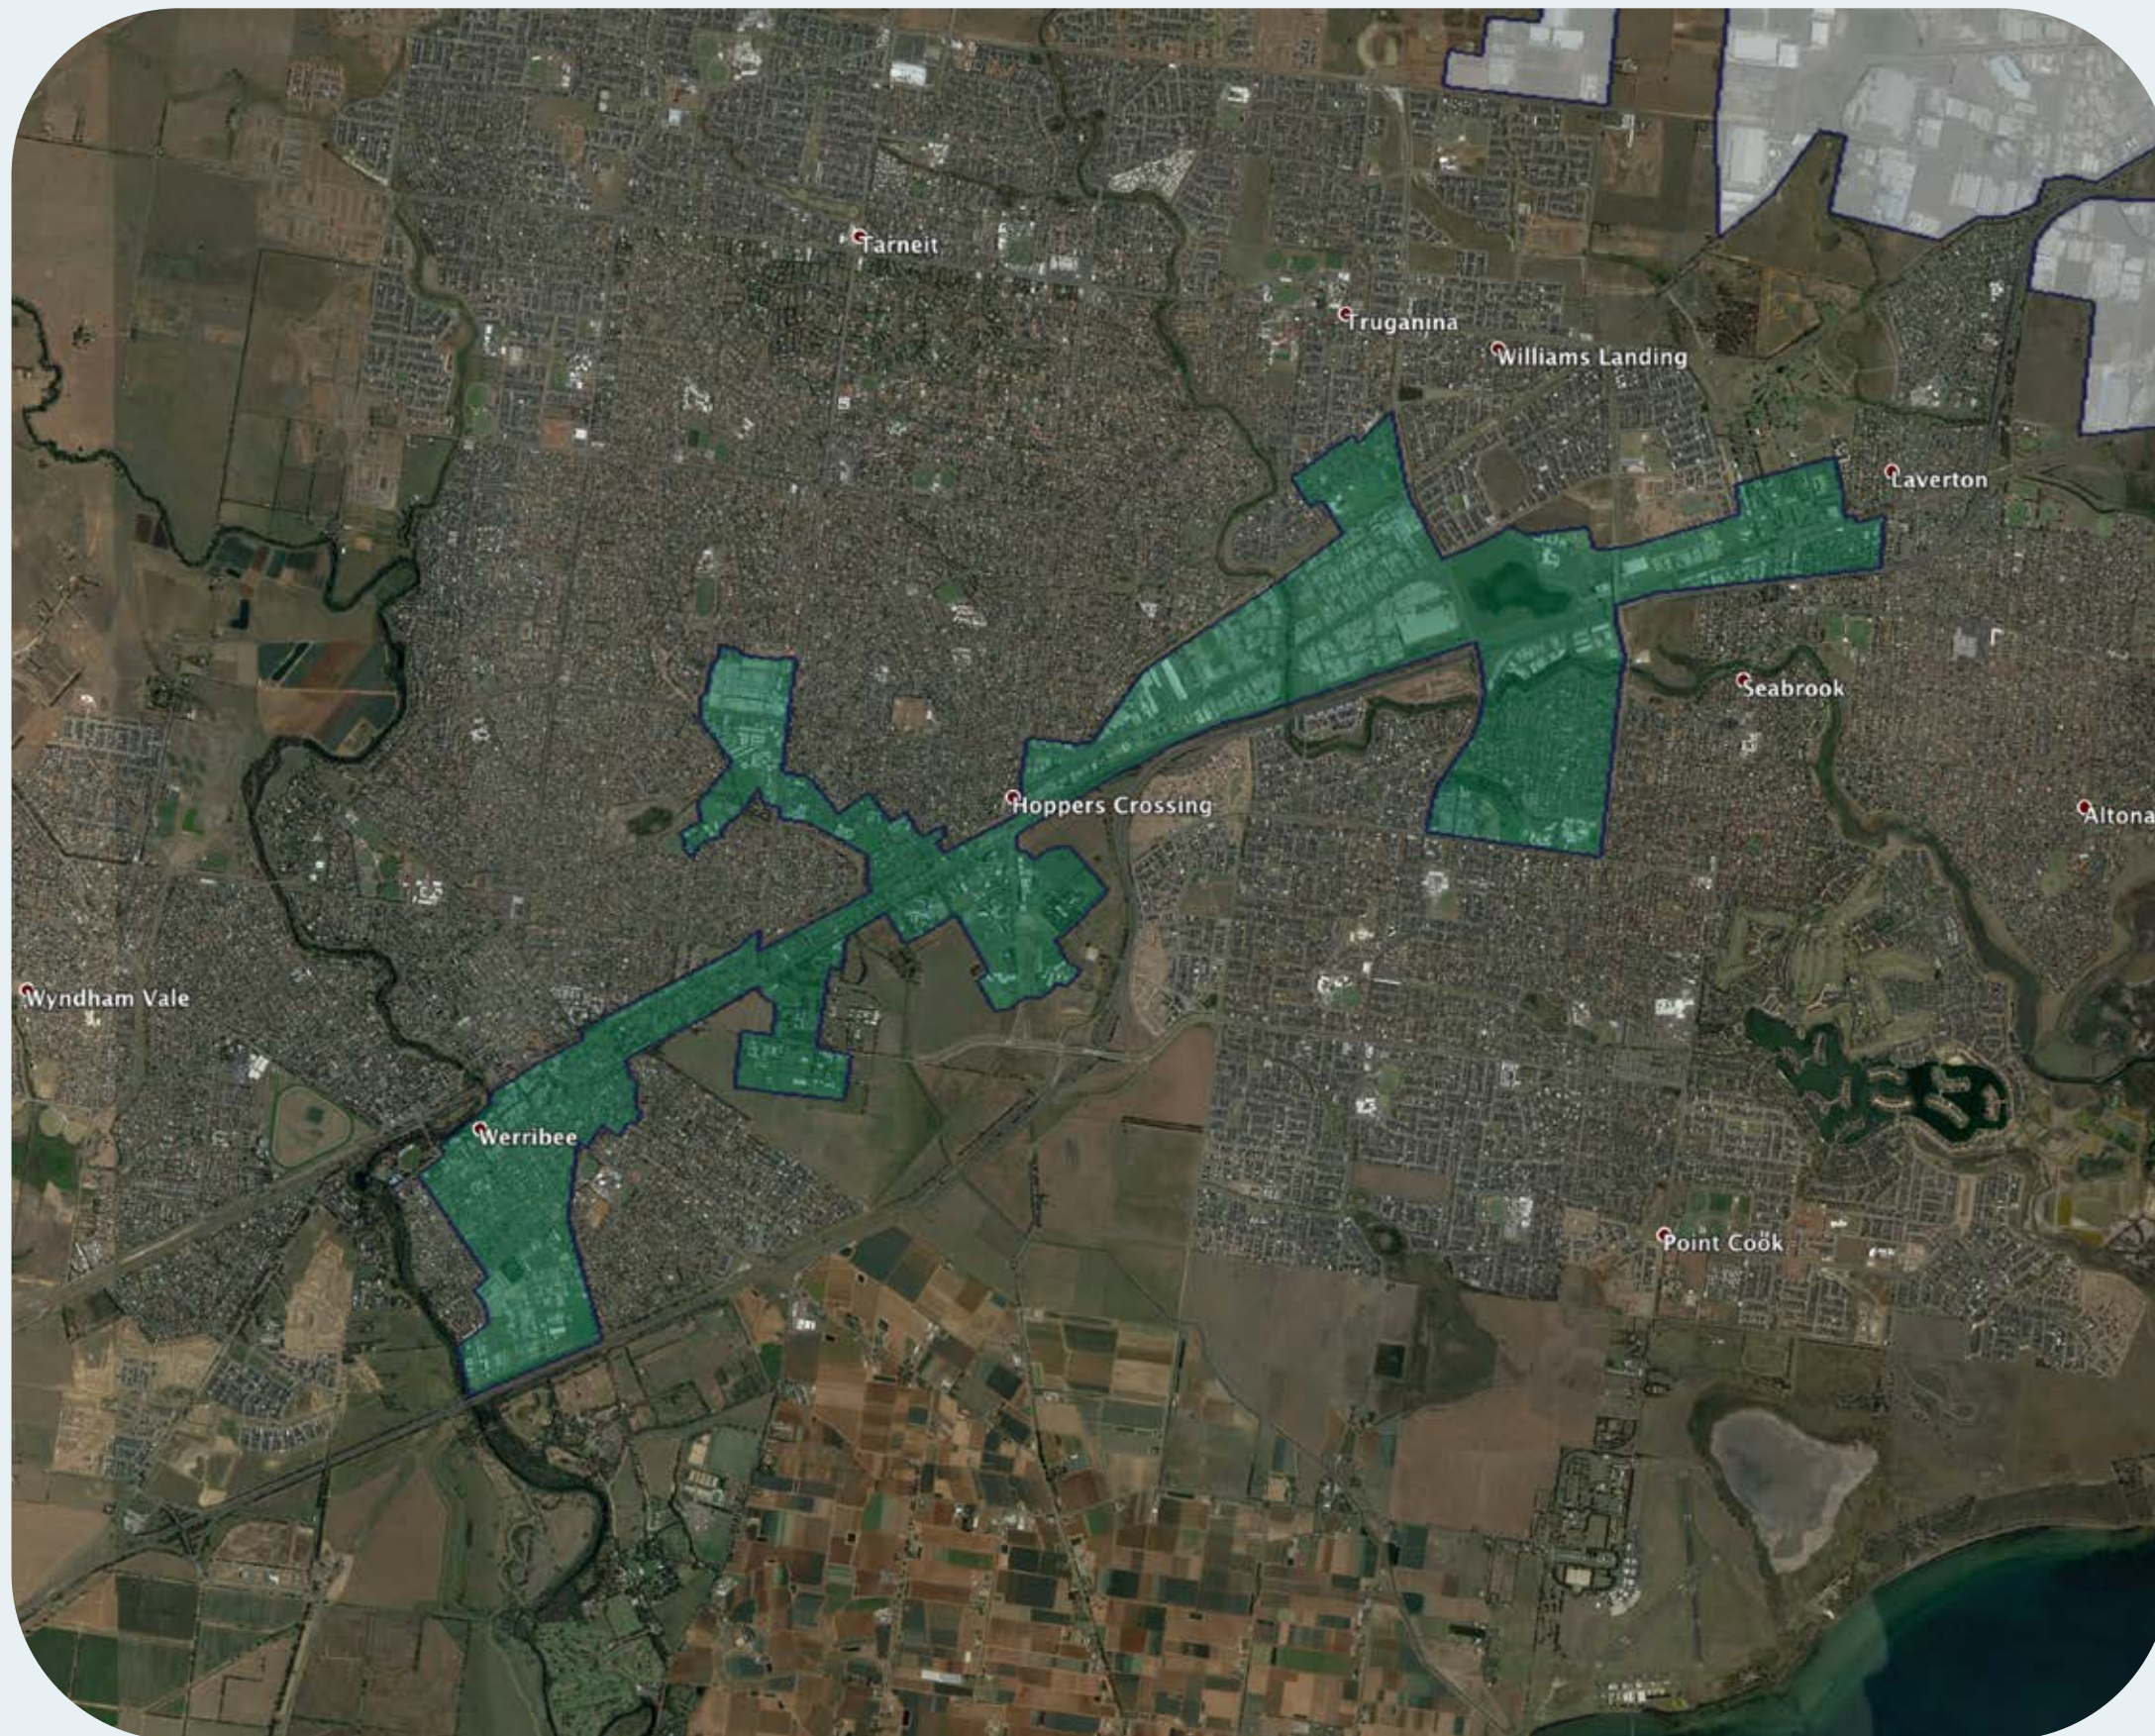

# nbn™ Business Fibre Zone indicative map – Werribee and surrounds

The **nbn™** Business Fibre Initiative is available to businesses right across the country.

The areas highlighted on this map, are part of an **nbn™** Business Fibre Zone that is eligible for business **nbn™** Enterprise Ethernet.

## Key

-  **nbn™** Business Fibre Zone
-  Adjacent/nearby **nbn™** Business Fibre Zone (where relevant)