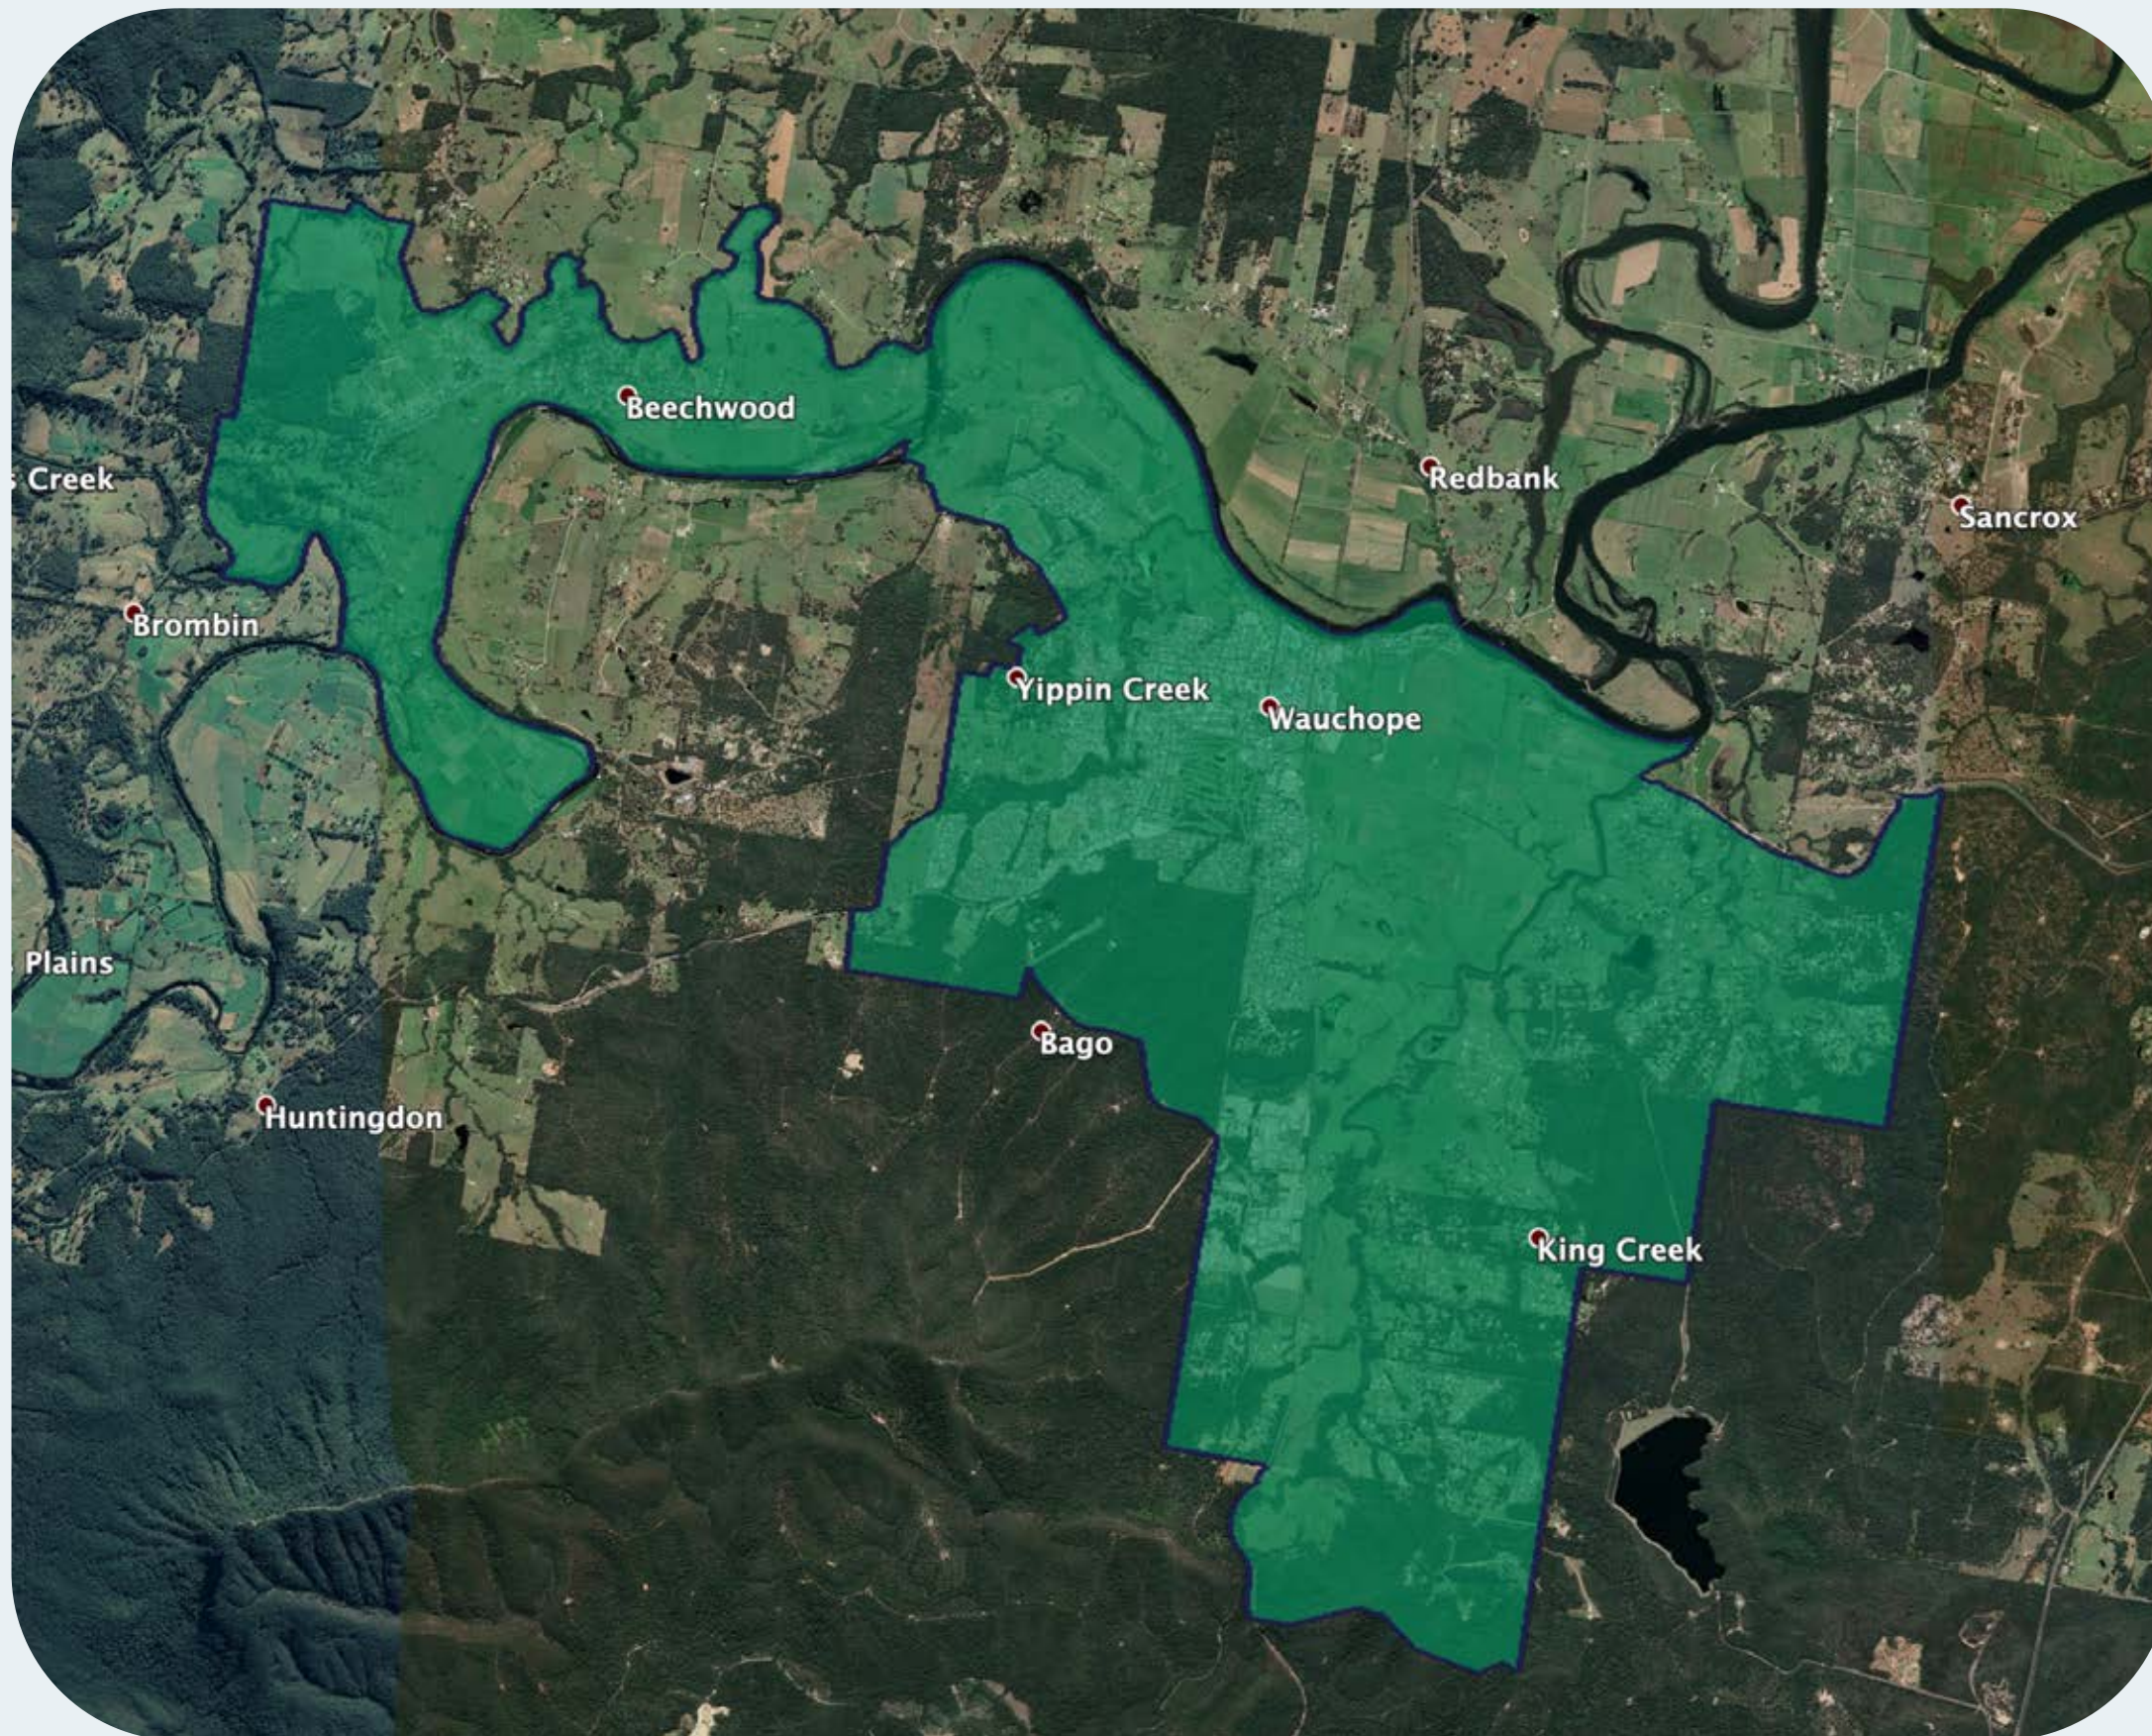

# nbn™ Business Fibre Zone indicative map – Wauchope and surrounds

The **nbn™** Business Fibre Initiative is available to businesses right across the country.

The area highlighted on this map, is part of an **nbn™** Business Fibre Zone that is eligible for business **nbn™** Enterprise Ethernet.

## Key

-  **nbn™** Business Fibre Zone
-  Adjacent/nearby **nbn™** Business Fibre Zone (where relevant)