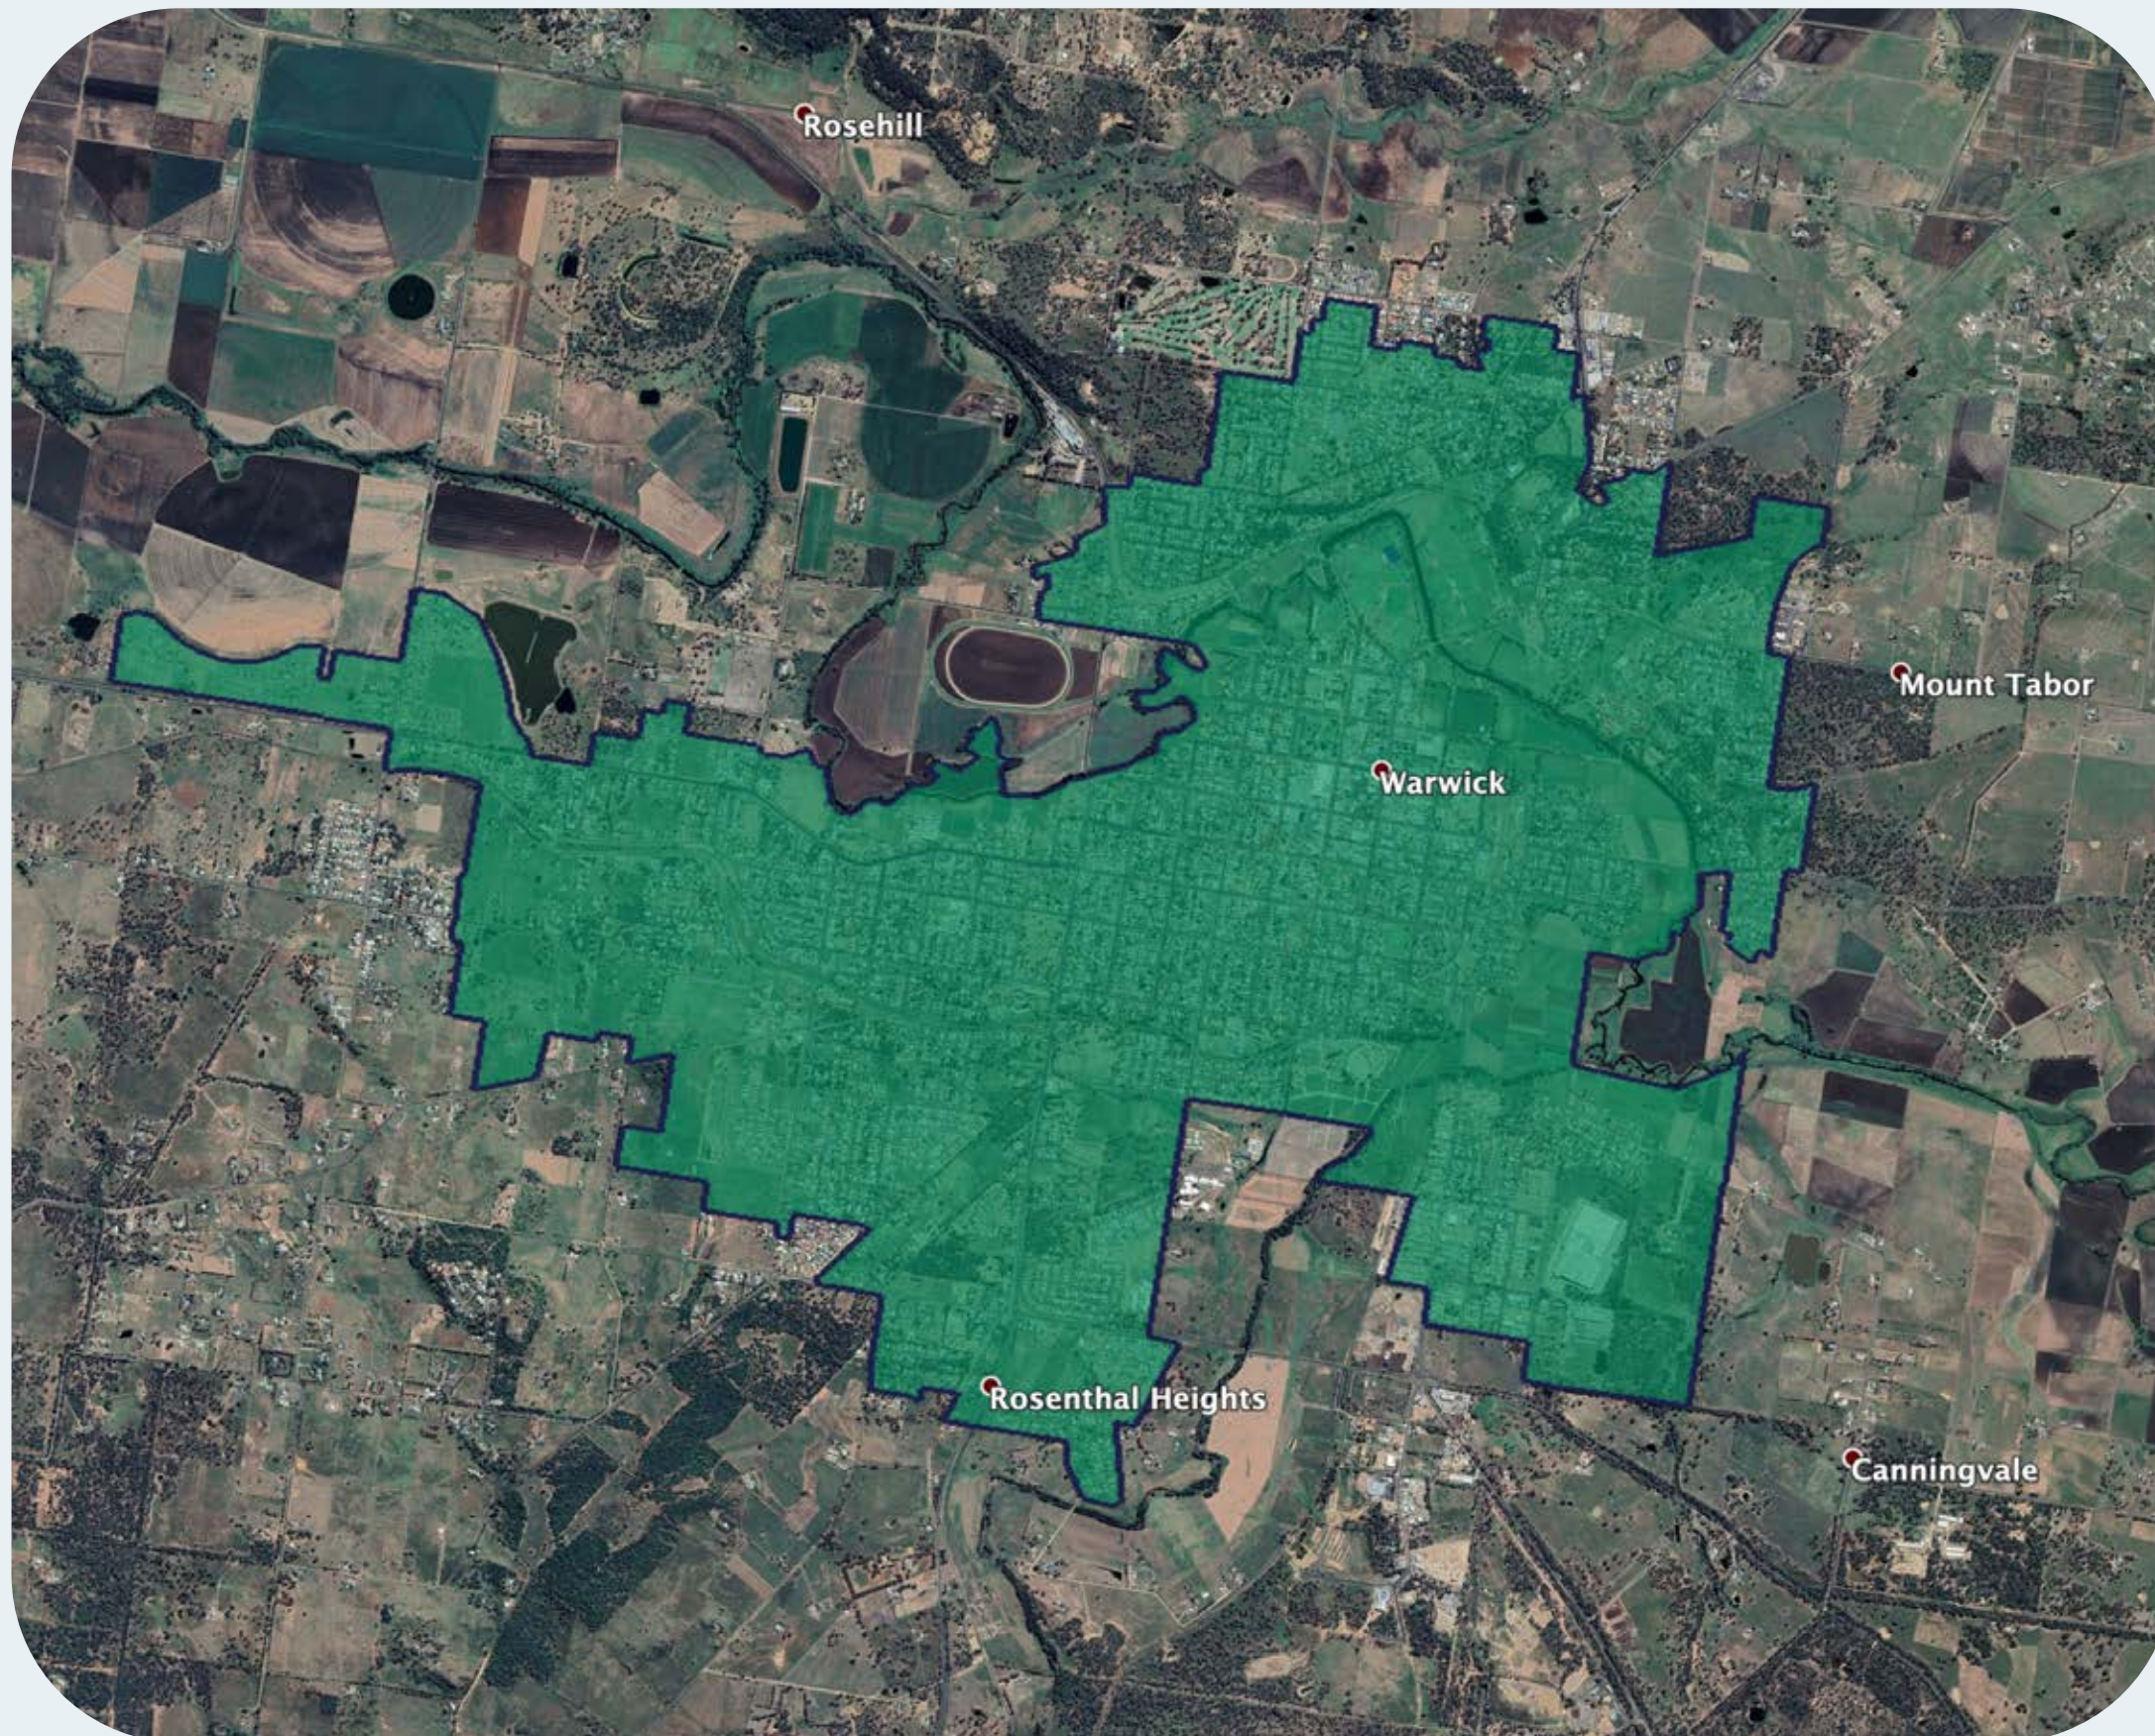

# nbn™ Business Fibre Zone indicative map – Warwick and surrounds

The **nbn™** Business Fibre Initiative is available to businesses right across the country.

The area highlighted on this map, is part of an **nbn™** Business Fibre Zone that is eligible for business **nbn™** Enterprise Ethernet.

## Key

-  **nbn™** Business Fibre Zone
-  Adjacent/nearby **nbn™** Business Fibre Zone (where relevant)