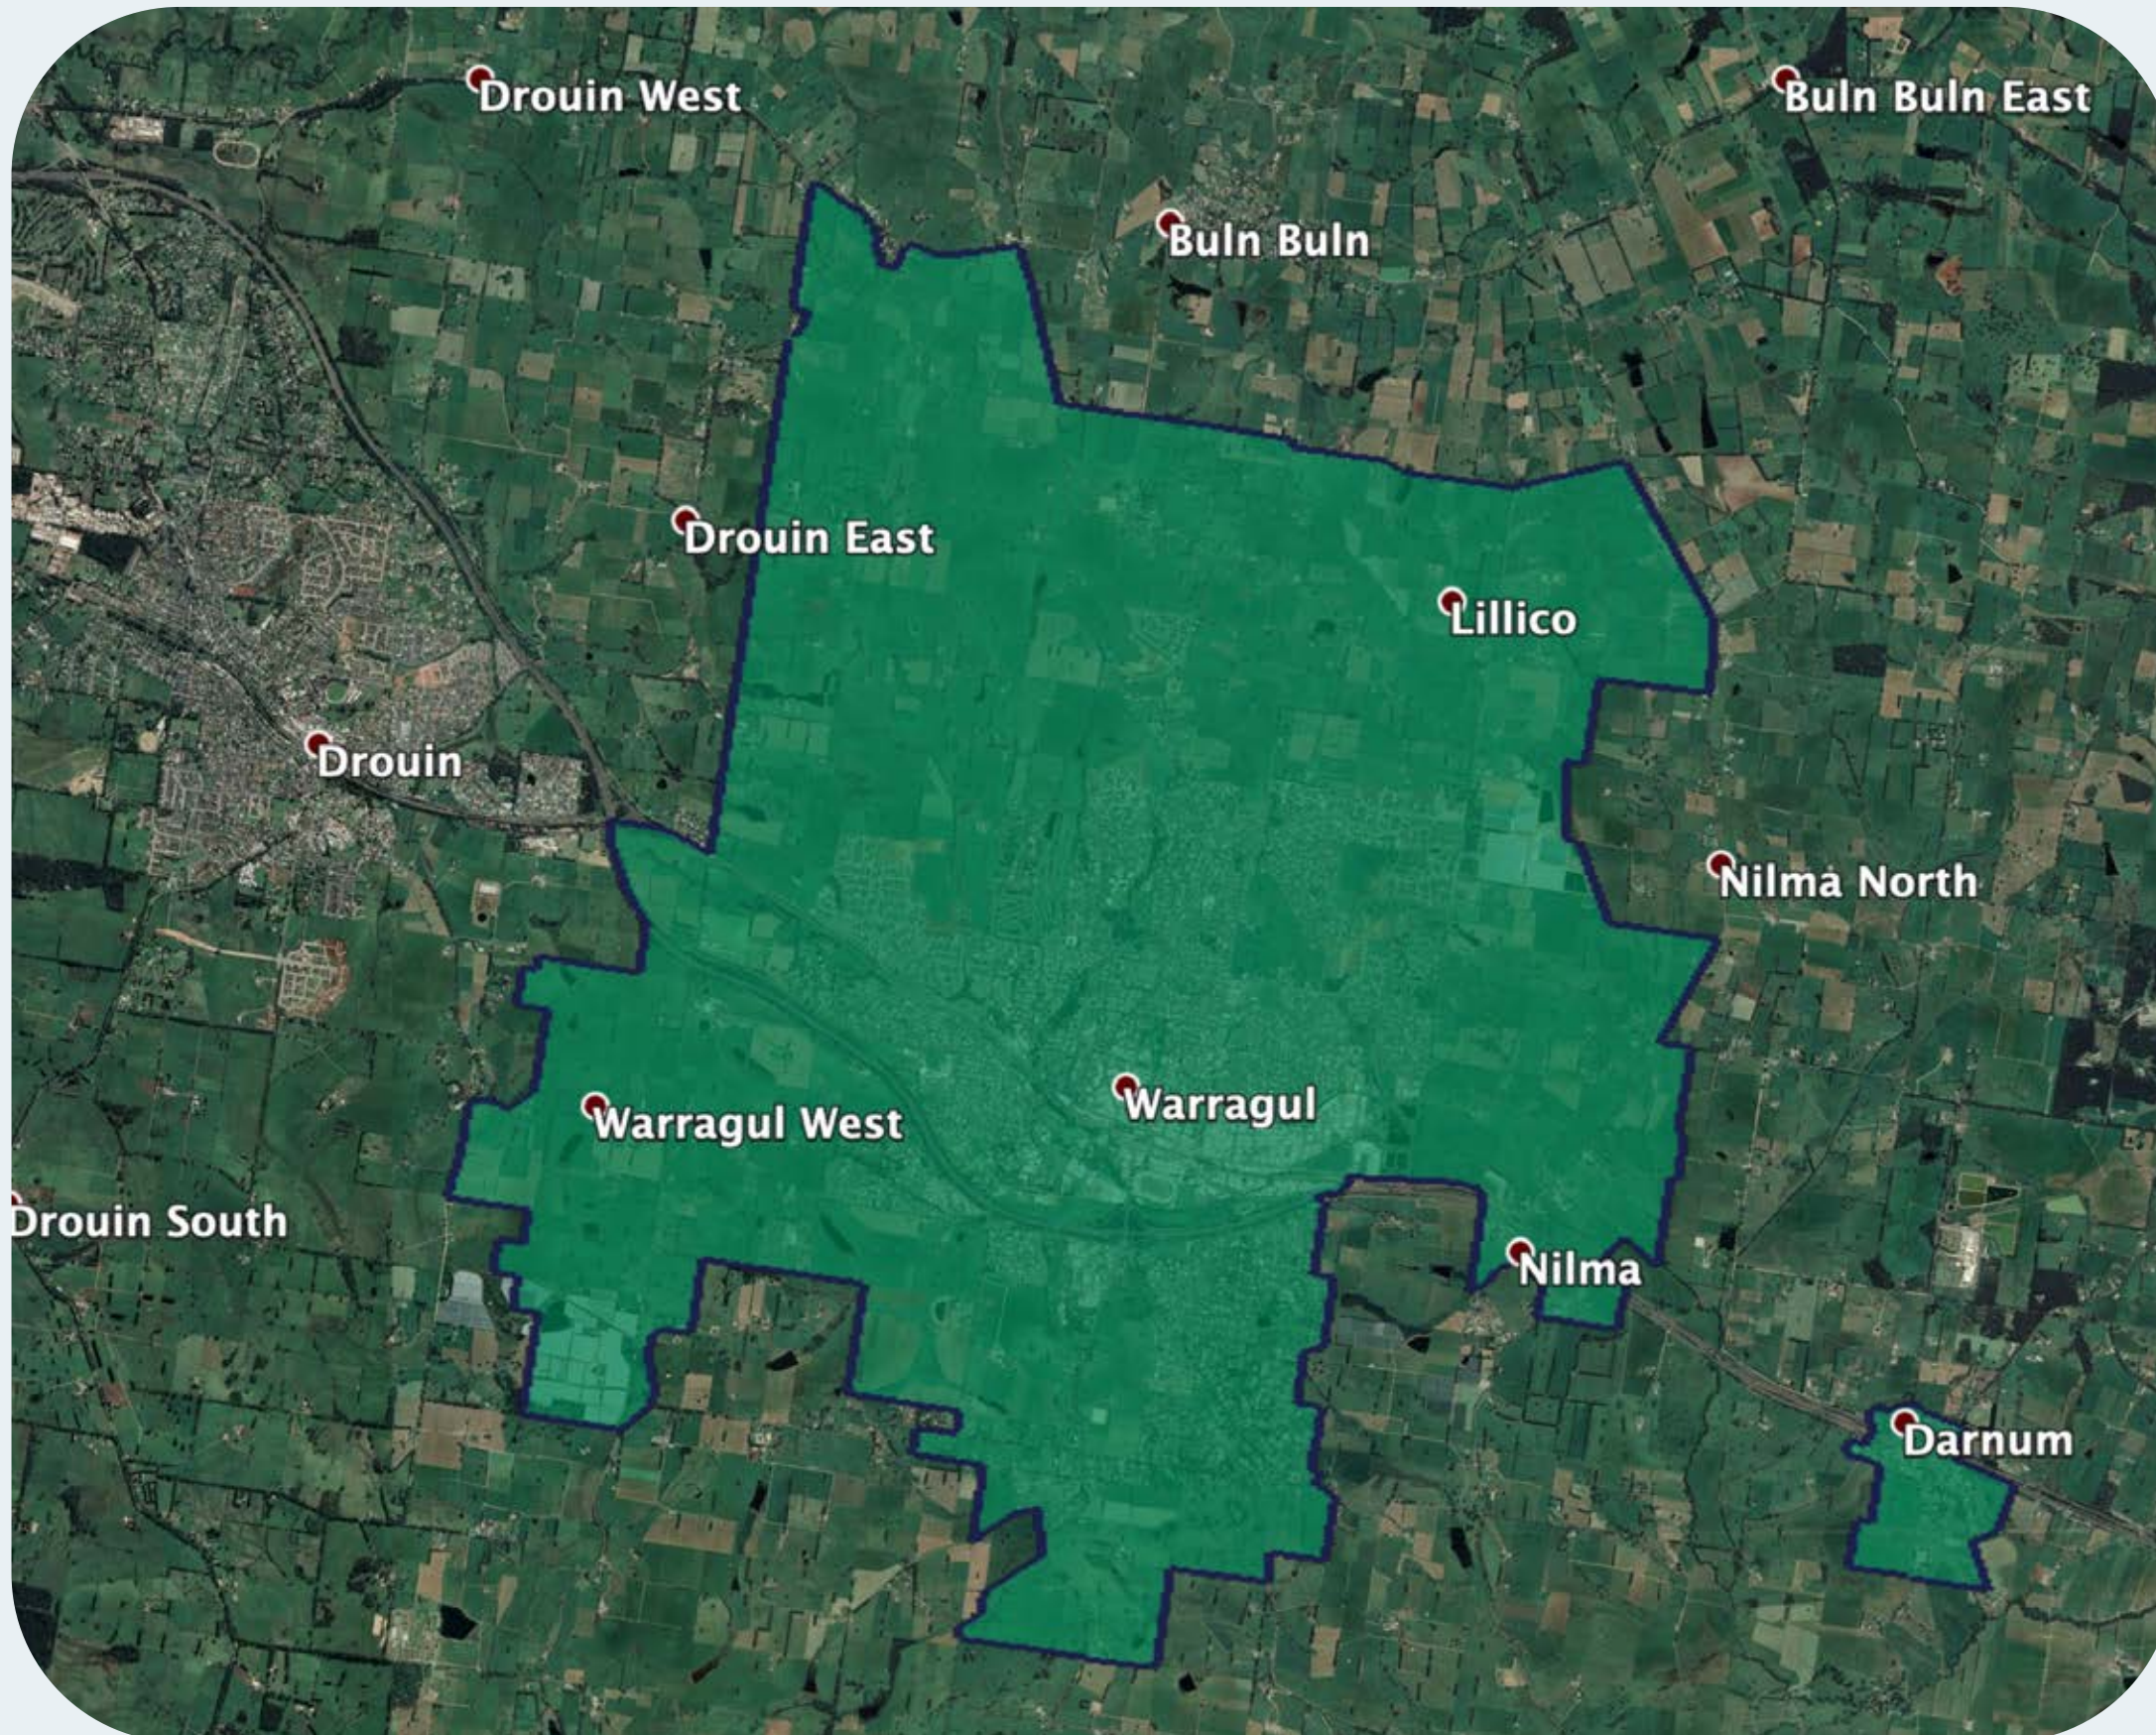

nbn™ Business Fibre Zone indicative map – Warragul and surrounds

The **nbn™** Business Fibre Initiative is available to businesses right across the country.

The area highlighted on this map, is part of an **nbn™** Business Fibre Zone that is eligible for business **nbn™** Enterprise Ethernet.