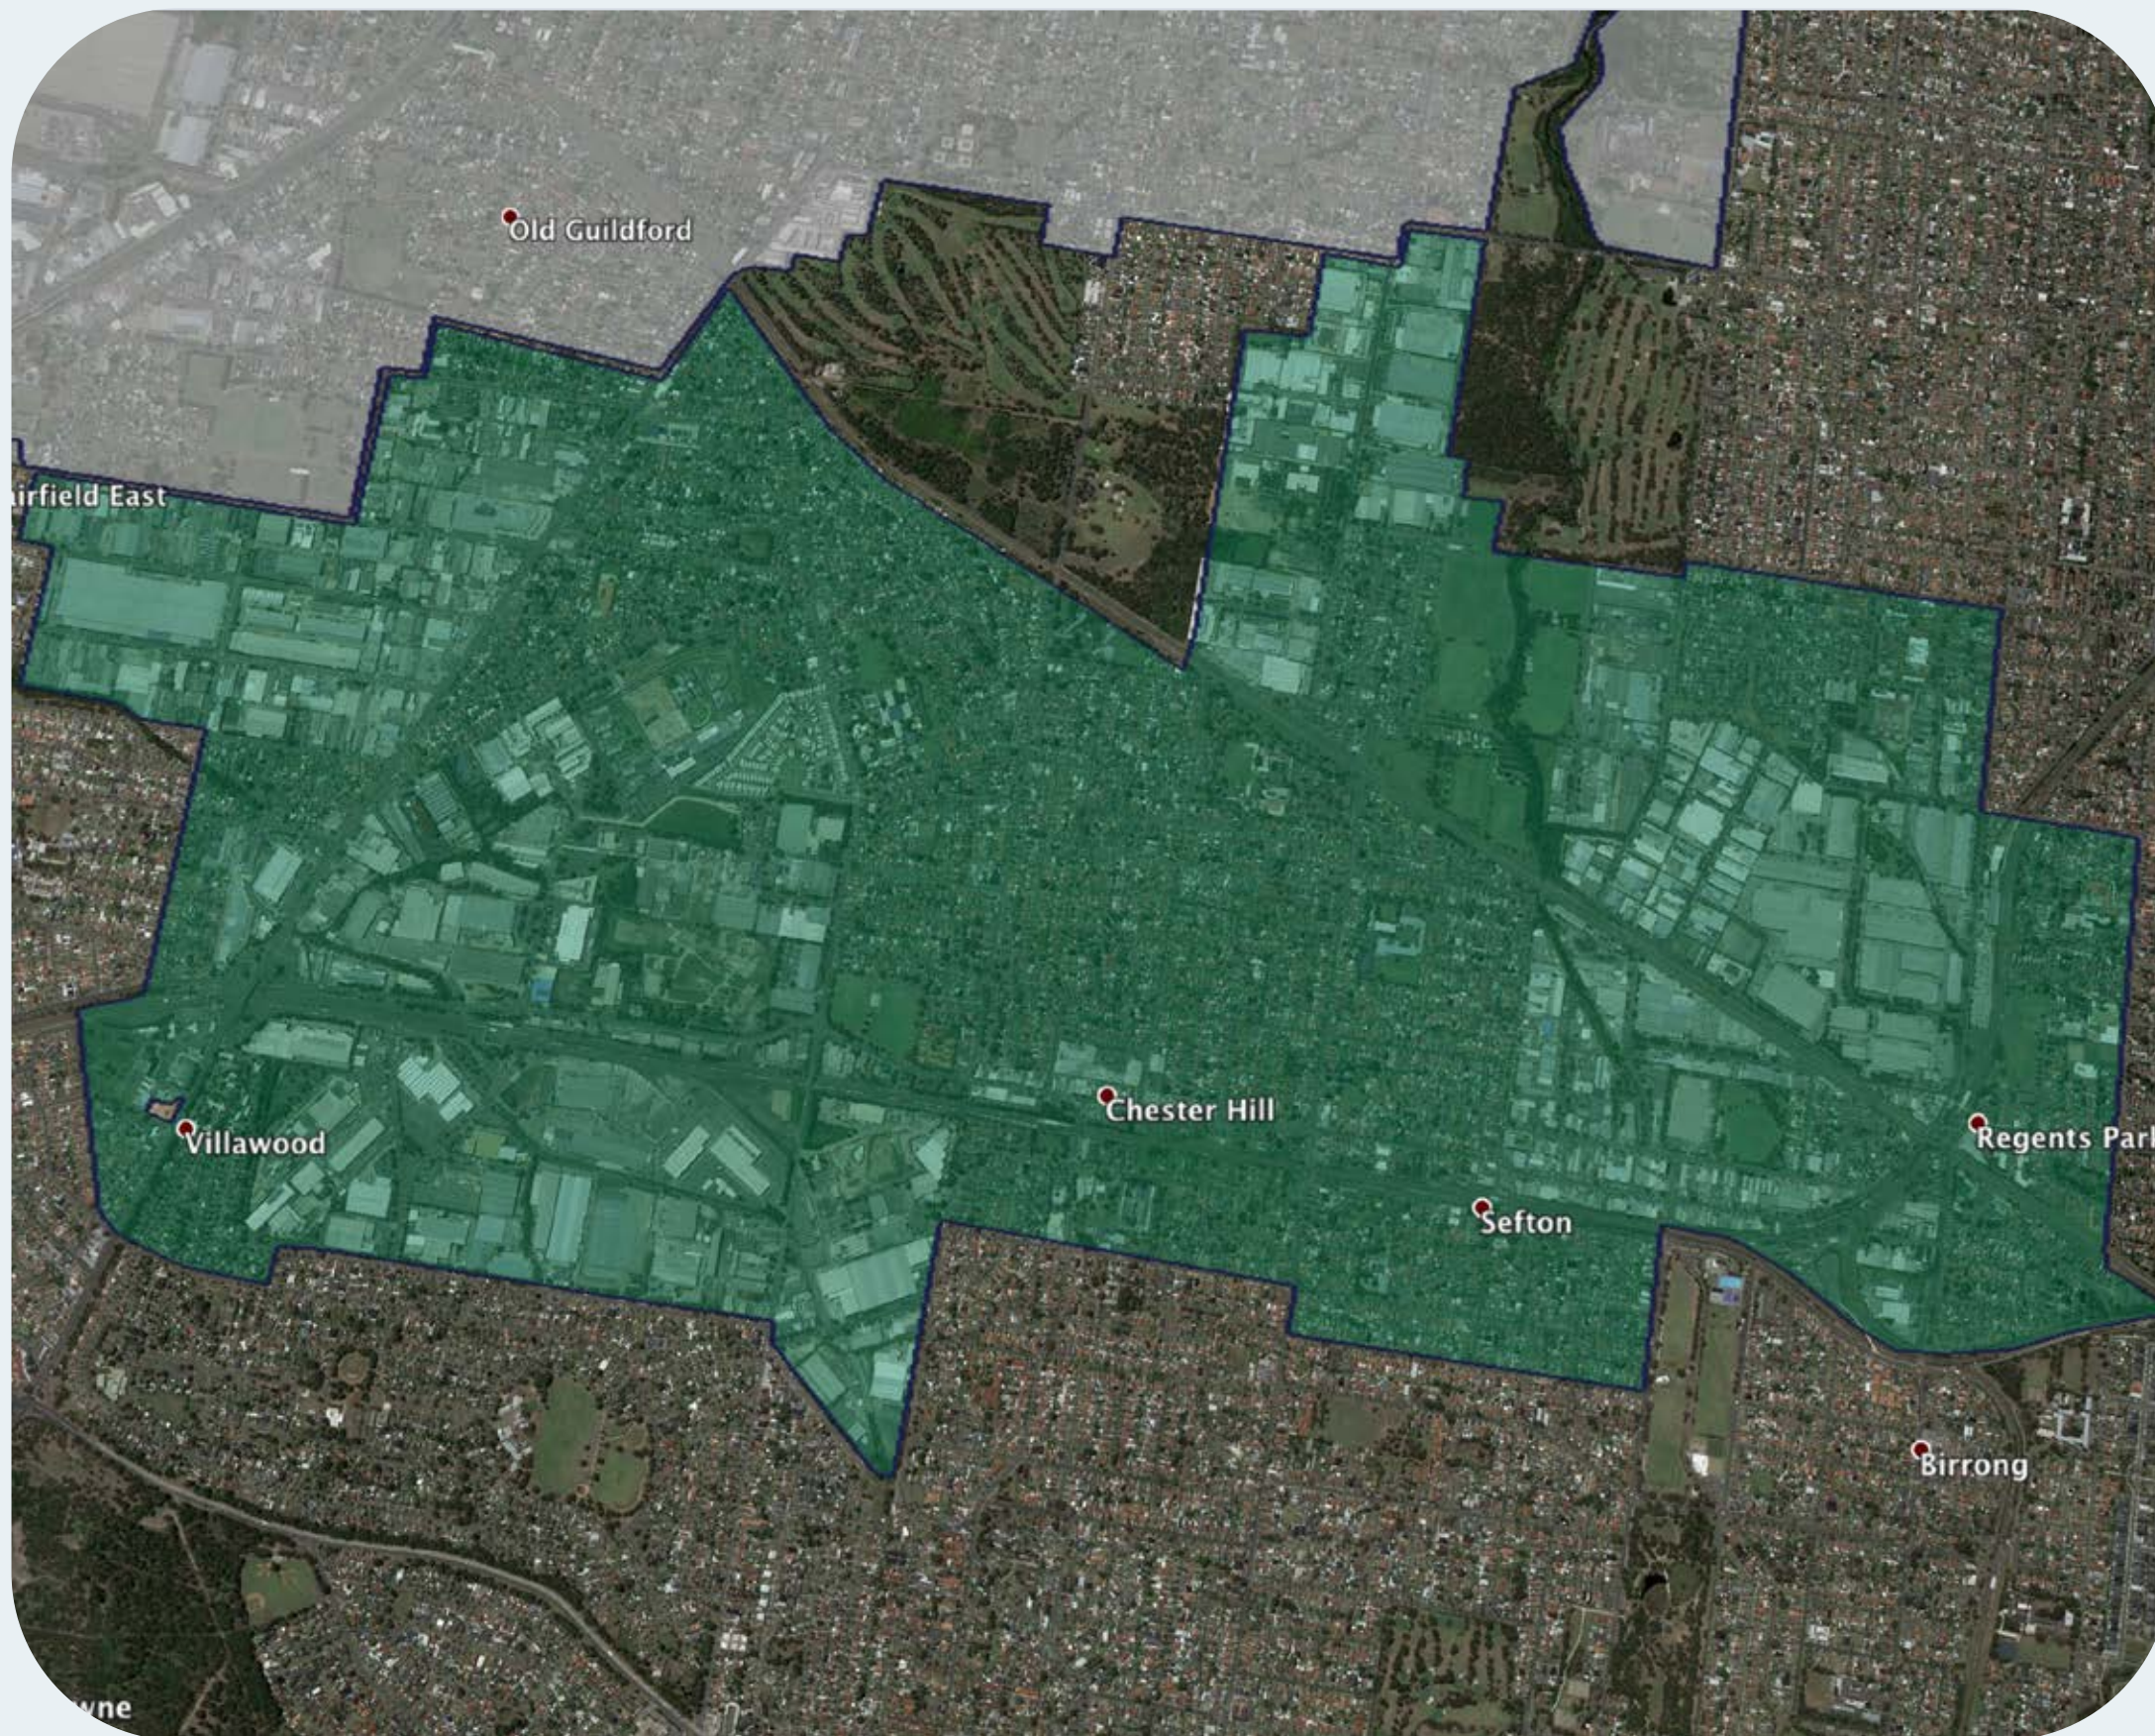

# nbn™ Business Fibre Zone indicative map – Villawood and surrounds

The **nbn™** Business Fibre Initiative is available to businesses right across the country.

The areas highlighted on this map, are part of an **nbn™** Business Fibre Zone that is eligible for business **nbn™** Enterprise Ethernet.

## Key

-  **nbn™** Business Fibre Zone
-  Adjacent/nearby **nbn™** Business Fibre Zone (where relevant)