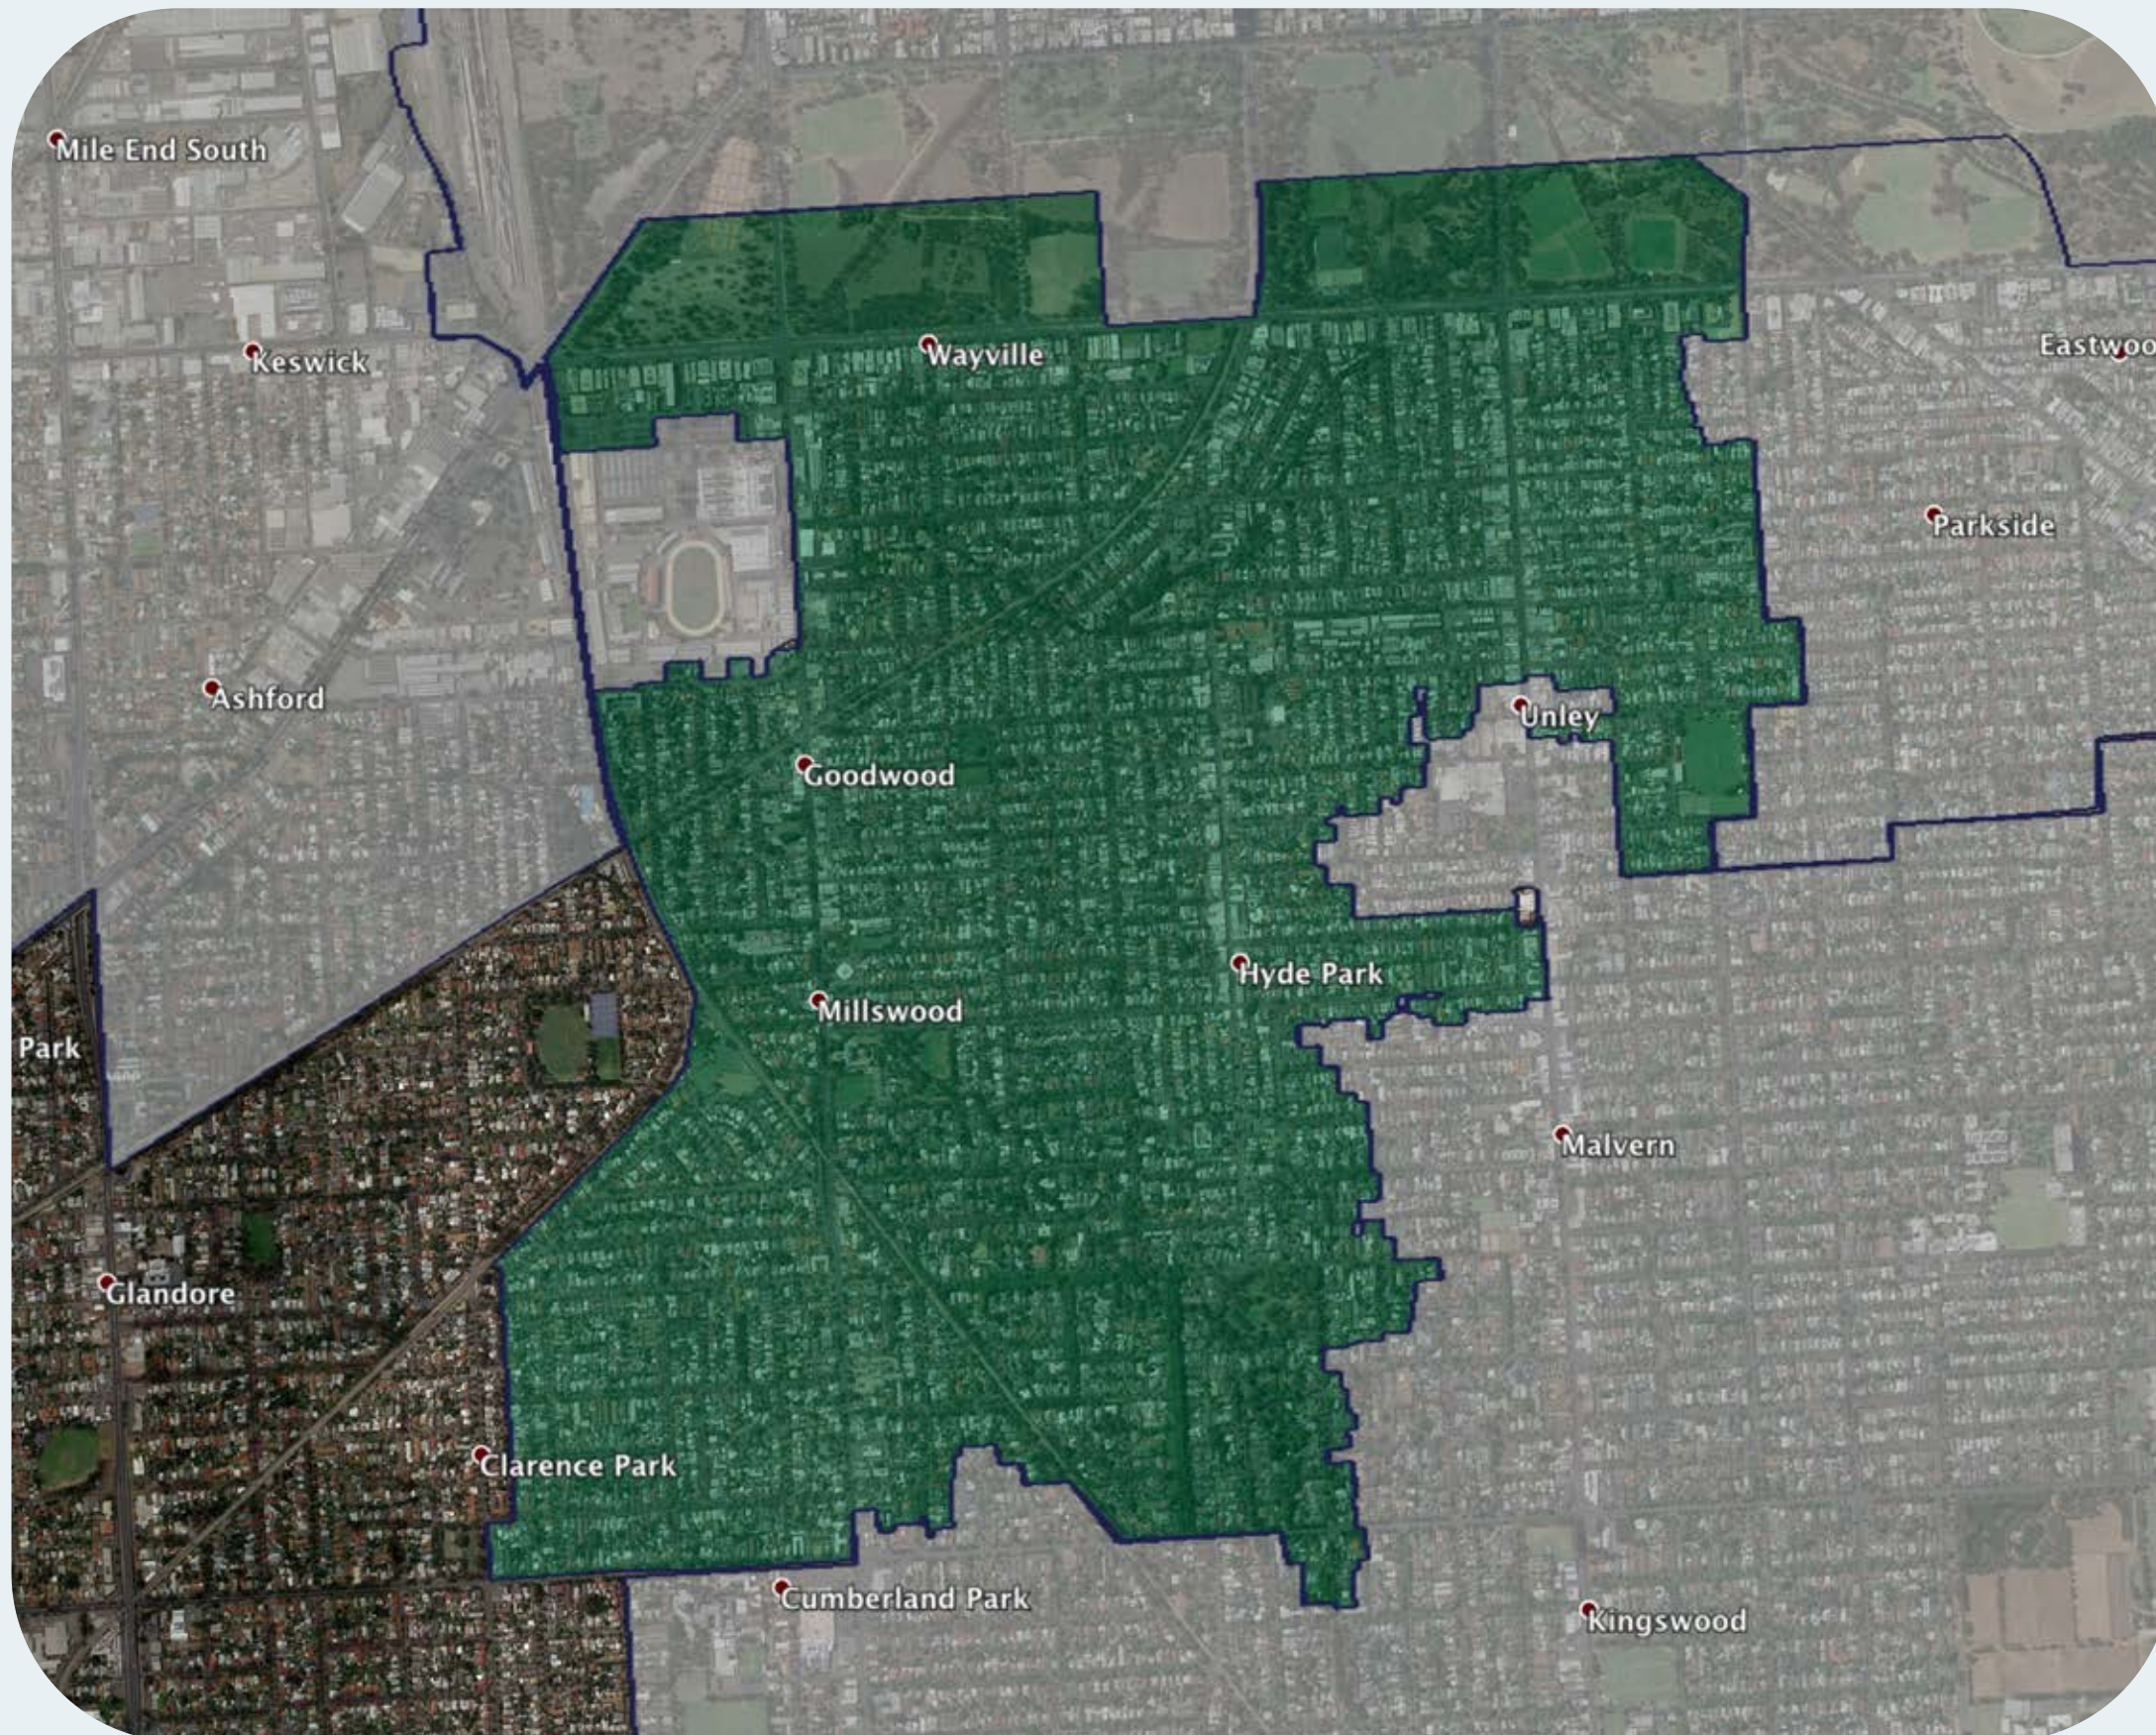

# nbn™ Business Fibre Zone indicative map – Unley - Parkside and surrounds

The **nbn™** Business Fibre Initiative is available to businesses right across the country.

The areas highlighted on this map, are part of an **nbn™** Business Fibre Zone that is eligible for business **nbn™** Enterprise Ethernet.

## Key

-  **nbn™** Business Fibre Zone
-  Adjacent/nearby **nbn™** Business Fibre Zone (where relevant)