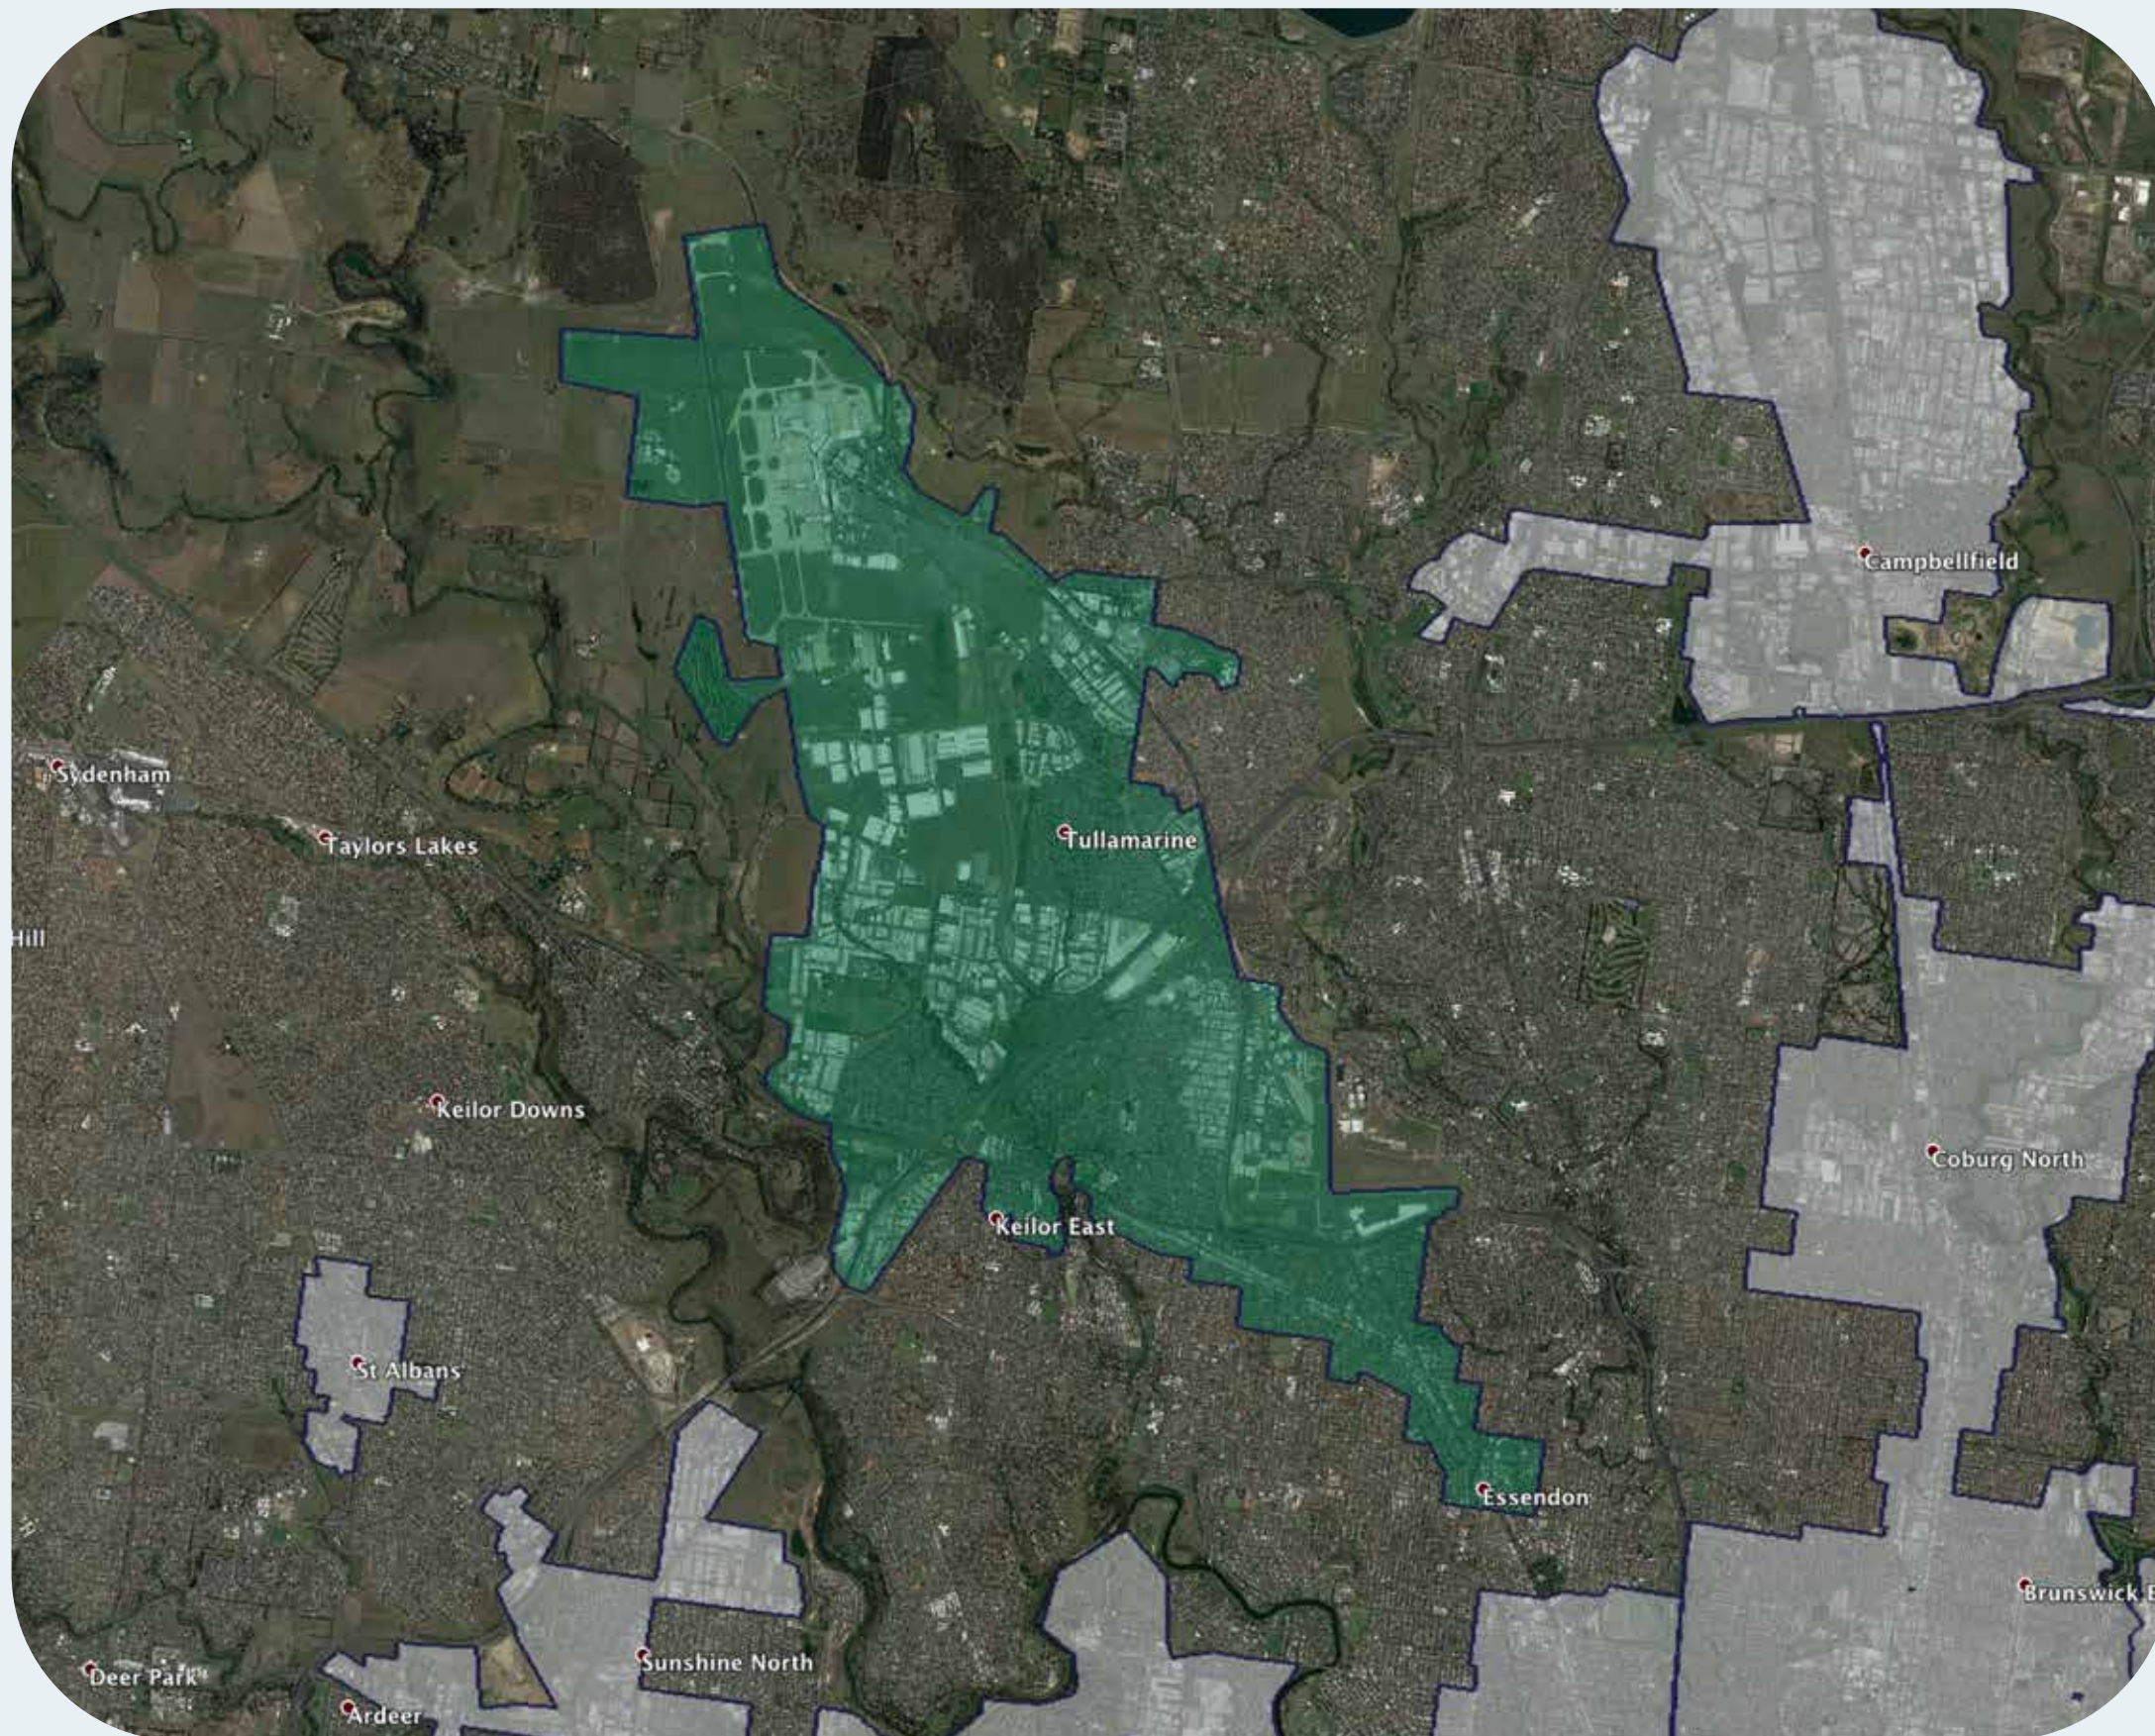

# nbn™ Business Fibre Zone indicative map – Tullamarine and surrounds

The **nbn™** Business Fibre Initiative is available to businesses right across the country.

The areas highlighted on this map, are part of an **nbn™** Business Fibre Zone that is eligible for business **nbn™** Enterprise Ethernet.

## Key

-  **nbn™** Business Fibre Zone
-  Adjacent/nearby **nbn™** Business Fibre Zone (where relevant)