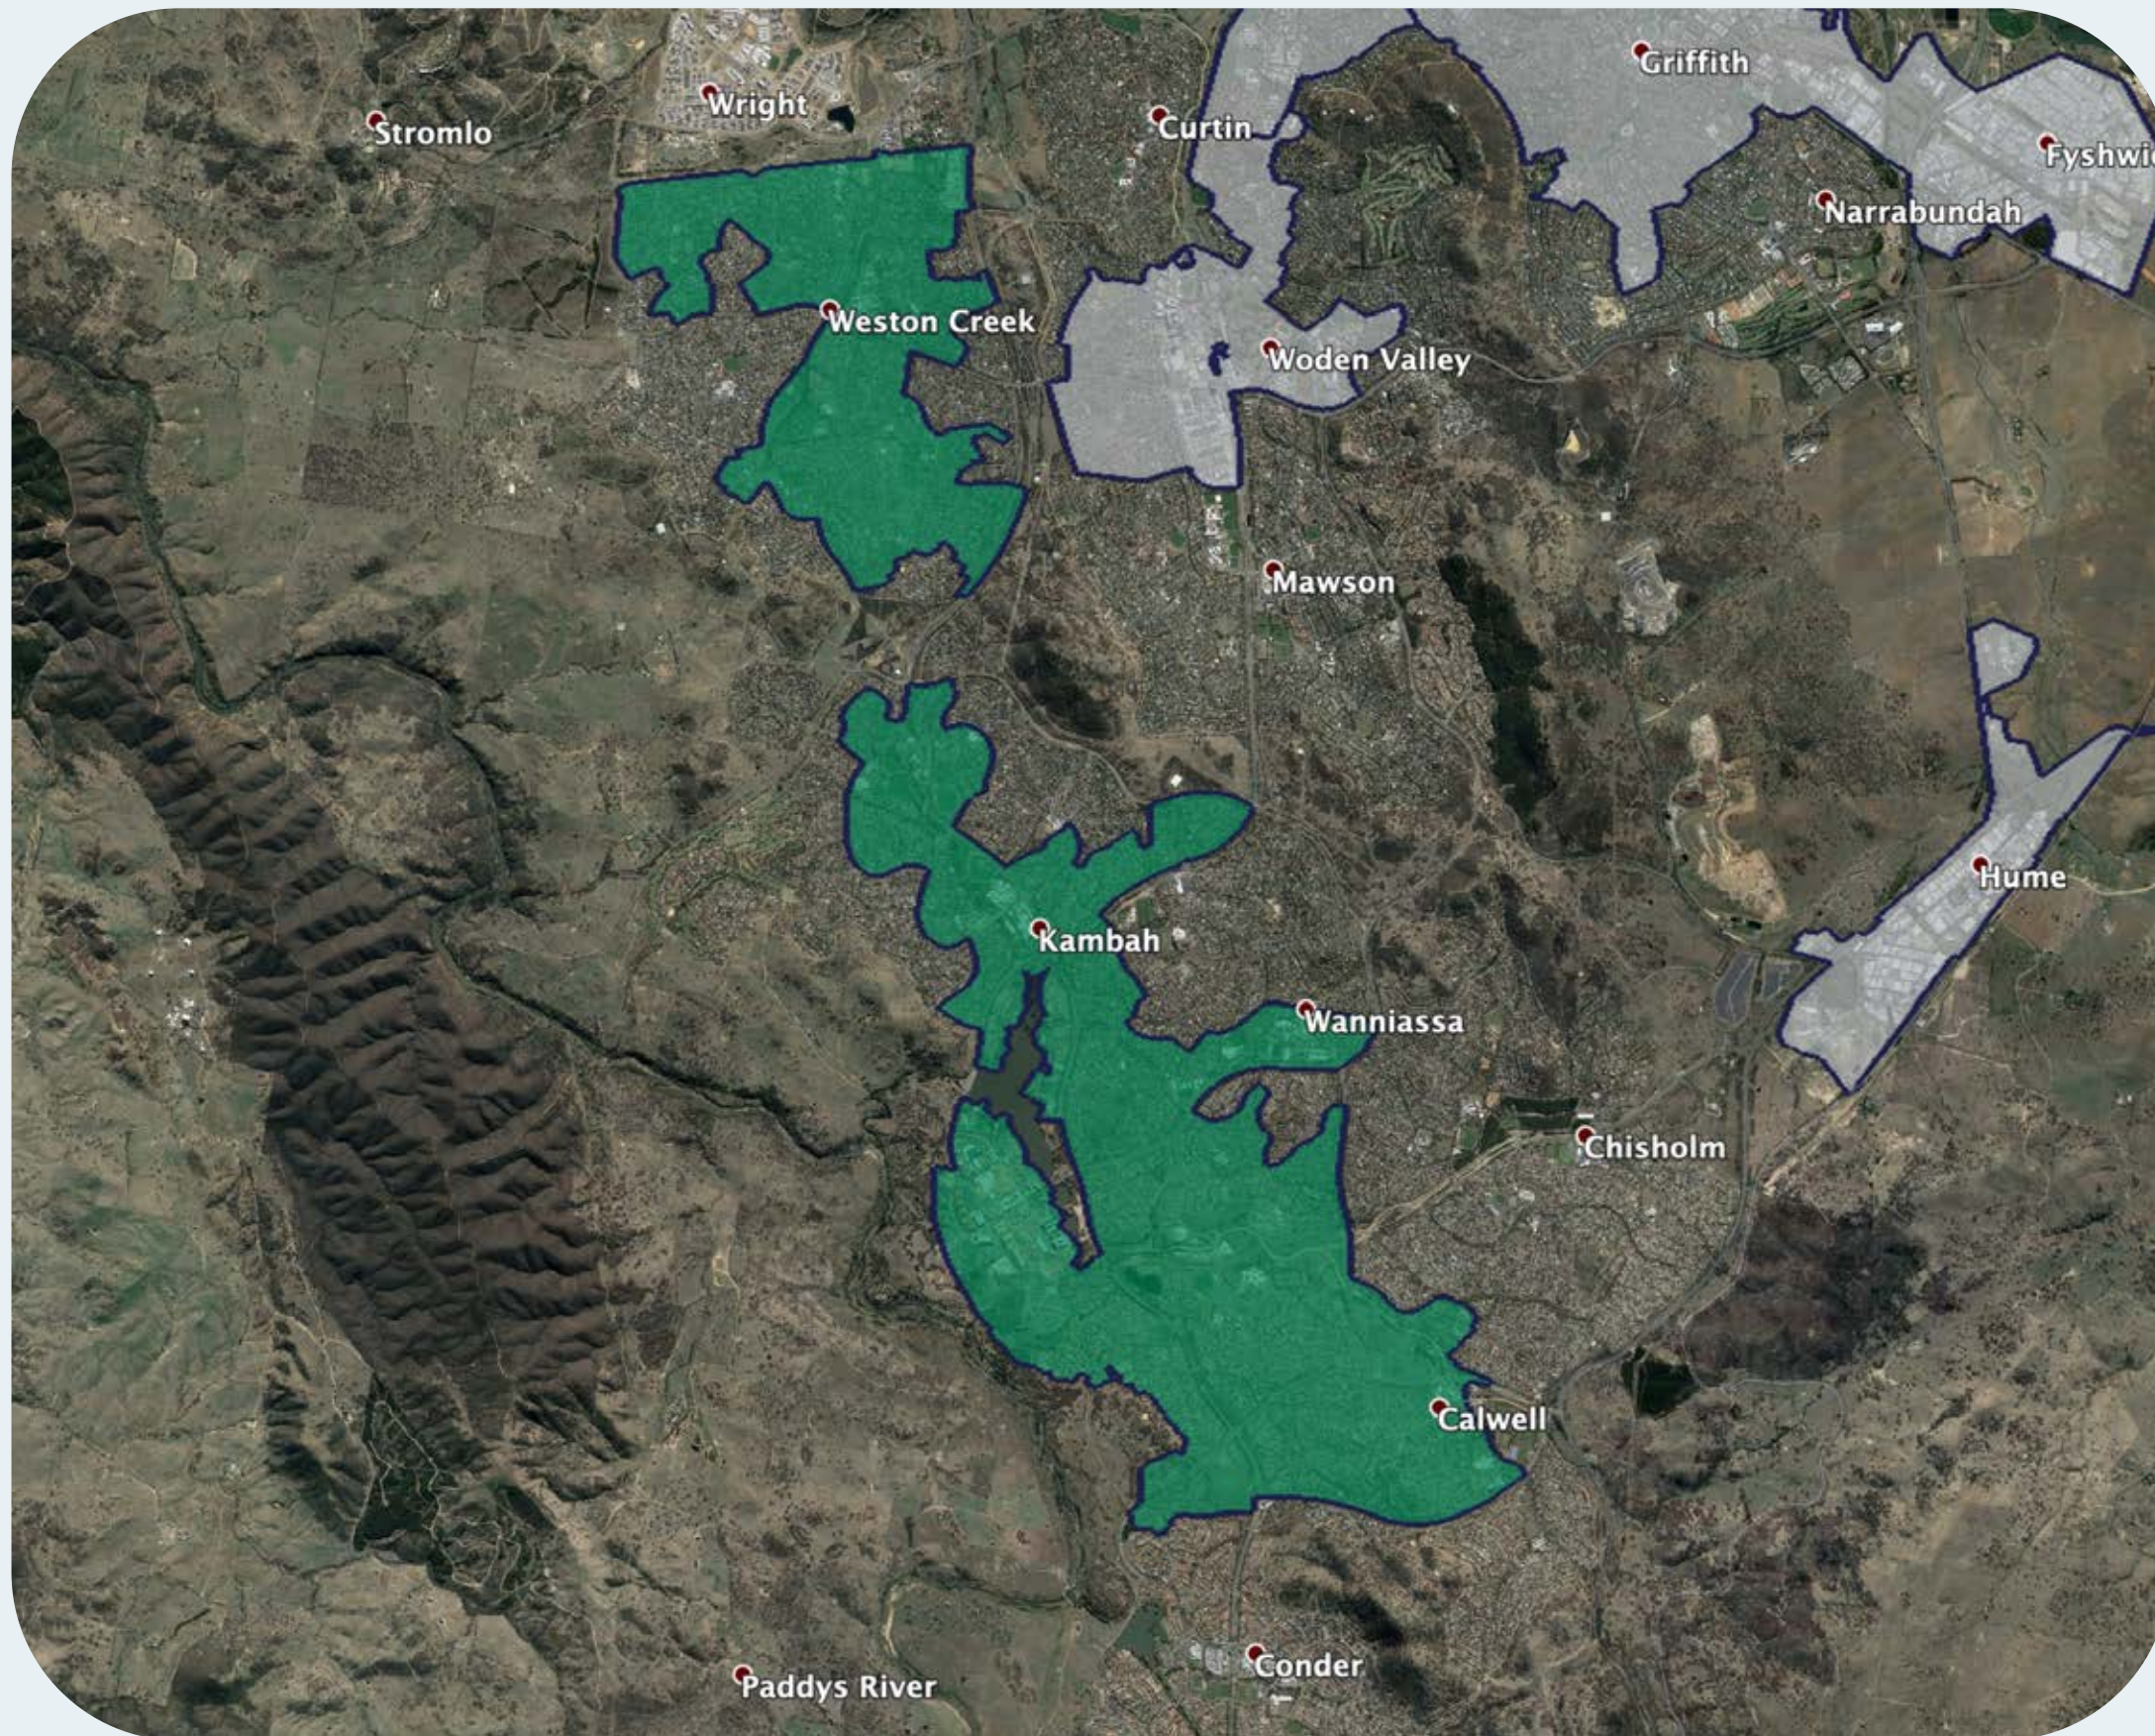

# nbn™ Business Fibre Zone indicative map – Tuggeranong and surrounds

The **nbn™** Business Fibre Initiative is available to businesses right across the country.

The area highlighted on this map, is part of an **nbn™** Business Fibre Zone that is eligible for business **nbn™** Enterprise Ethernet.

## Key

-  **nbn™** Business Fibre Zone
-  Adjacent/nearby **nbn™** Business Fibre Zone (where relevant)