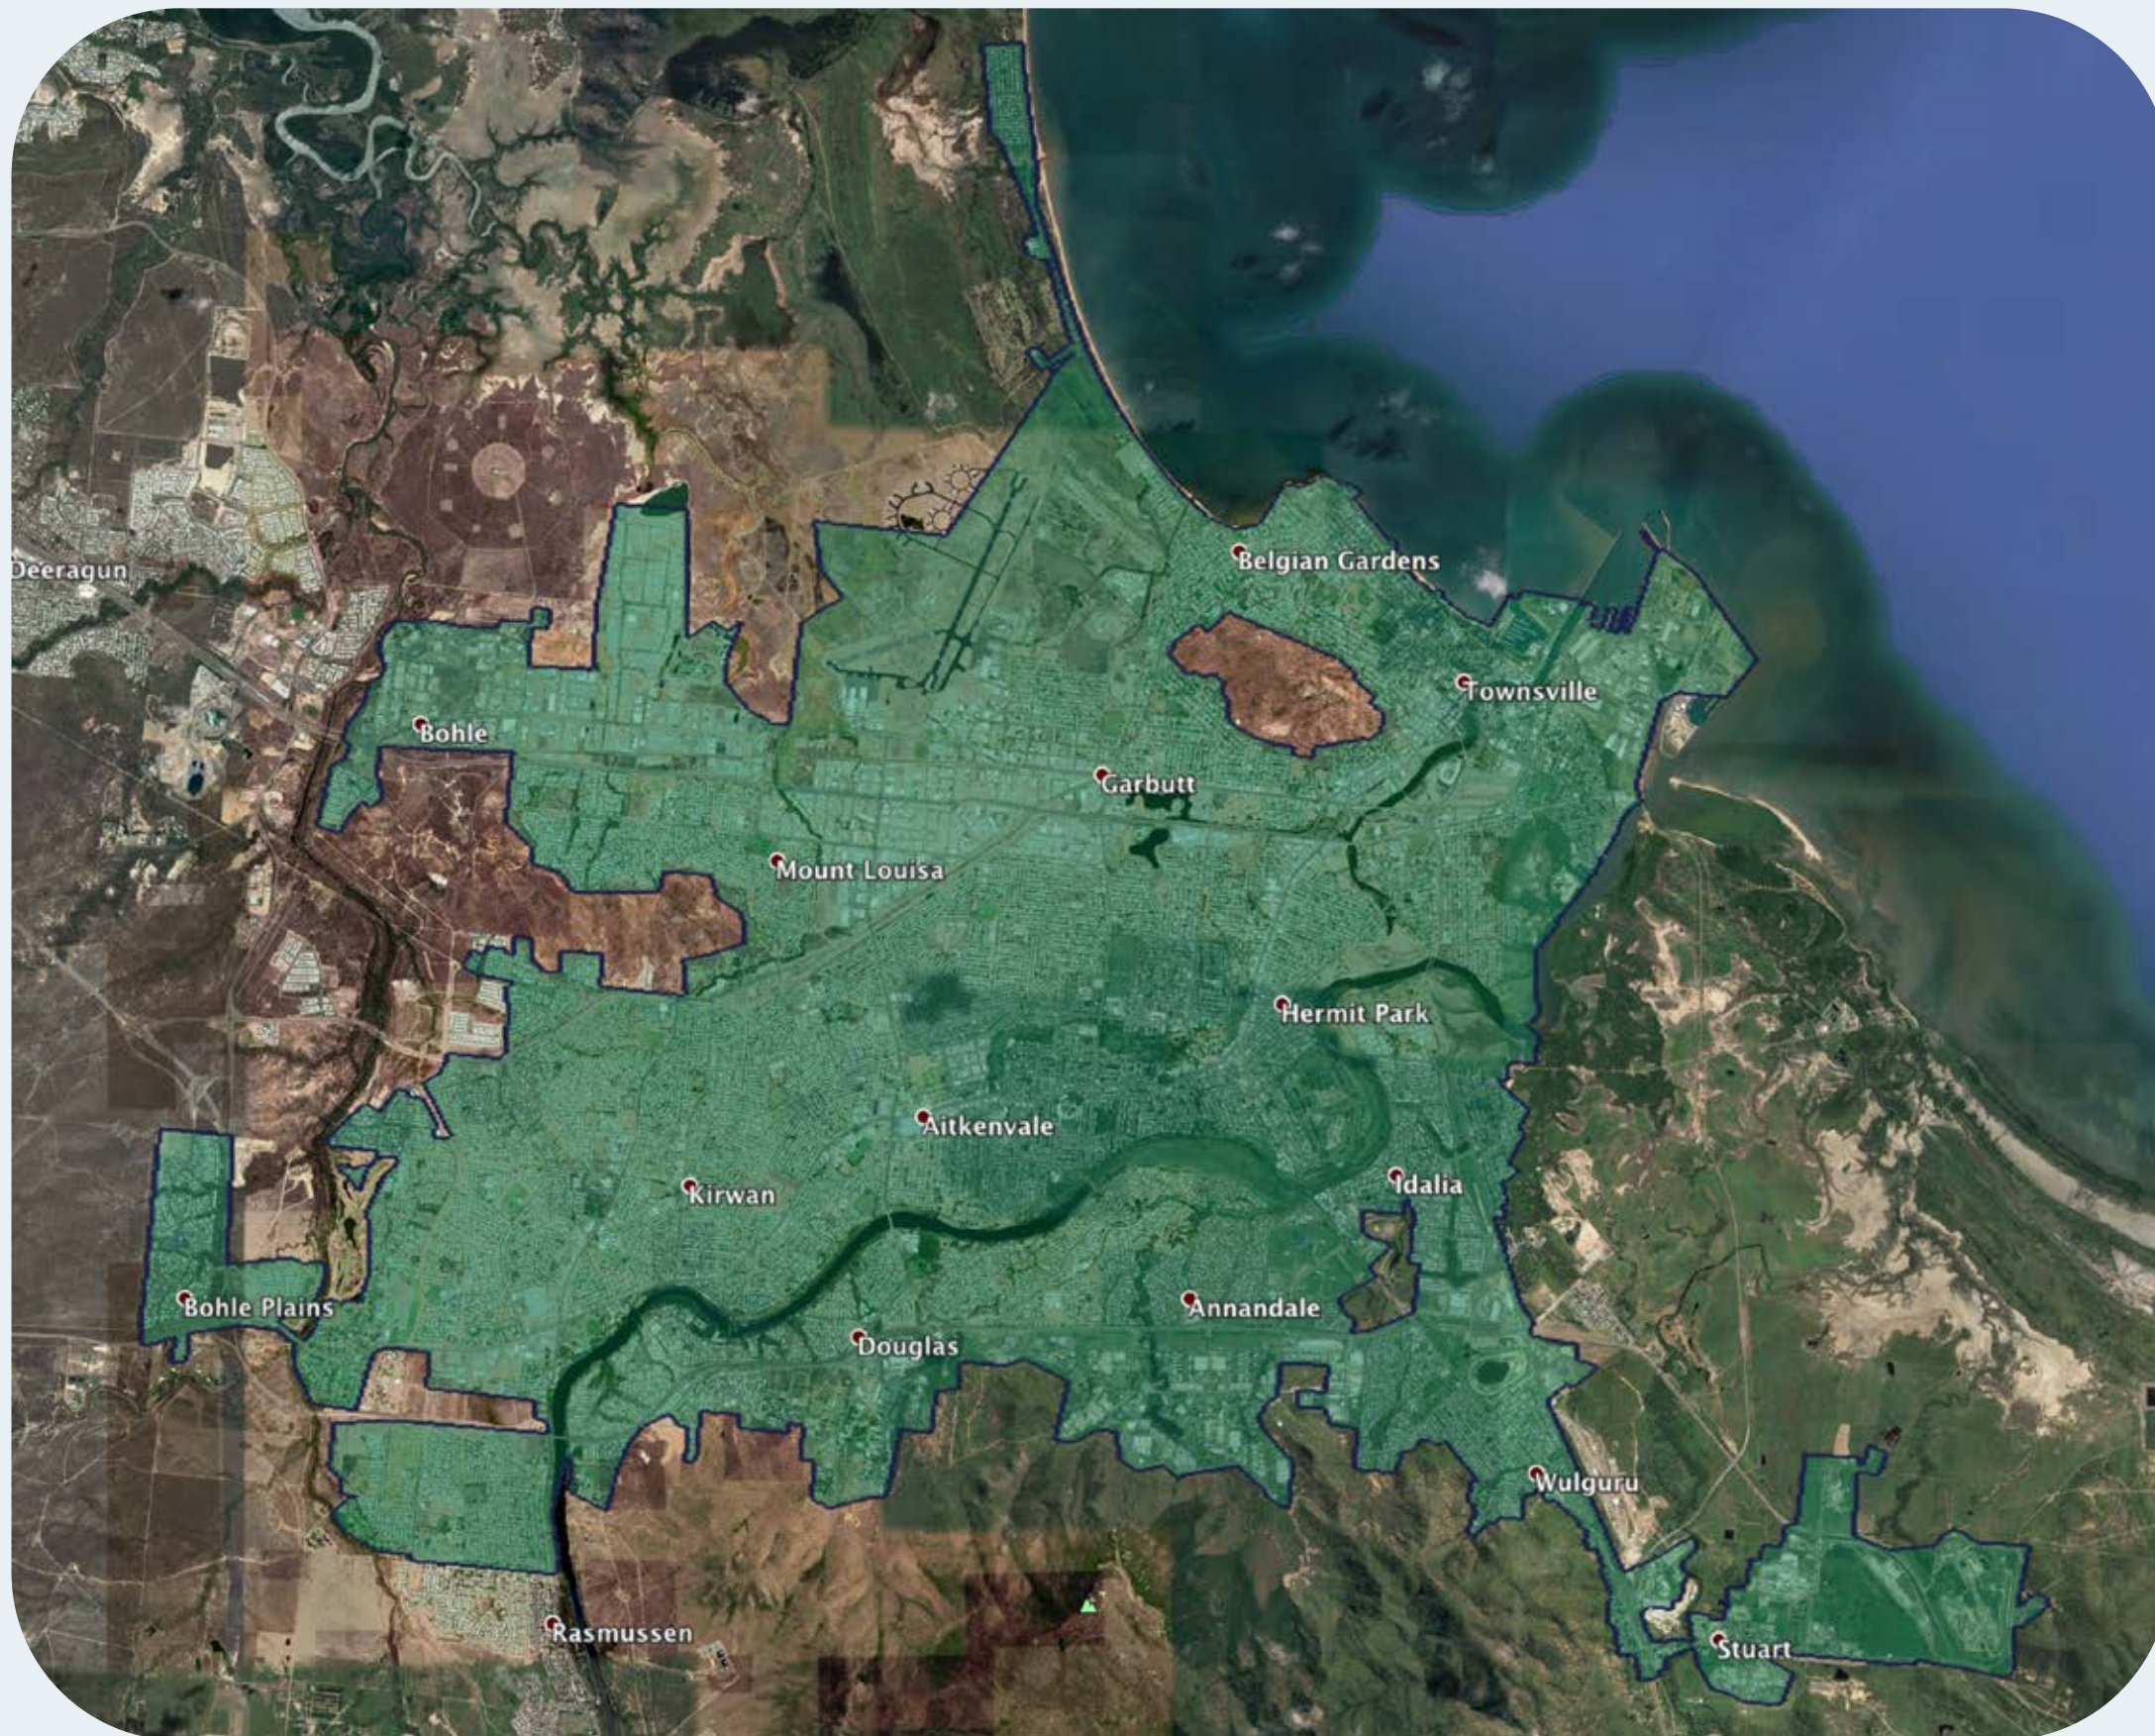

# nbn™ Business Fibre Zone indicative map – Townsville and surrounds

The **nbn™** Business Fibre Initiative is available to businesses right across the country.

The area highlighted on this map, is part of an **nbn™** Business Fibre Zone that is eligible for business **nbn™** Enterprise Ethernet.

## Key

-  **nbn™** Business Fibre Zone
-  Adjacent/nearby **nbn™** Business Fibre Zone (where relevant)