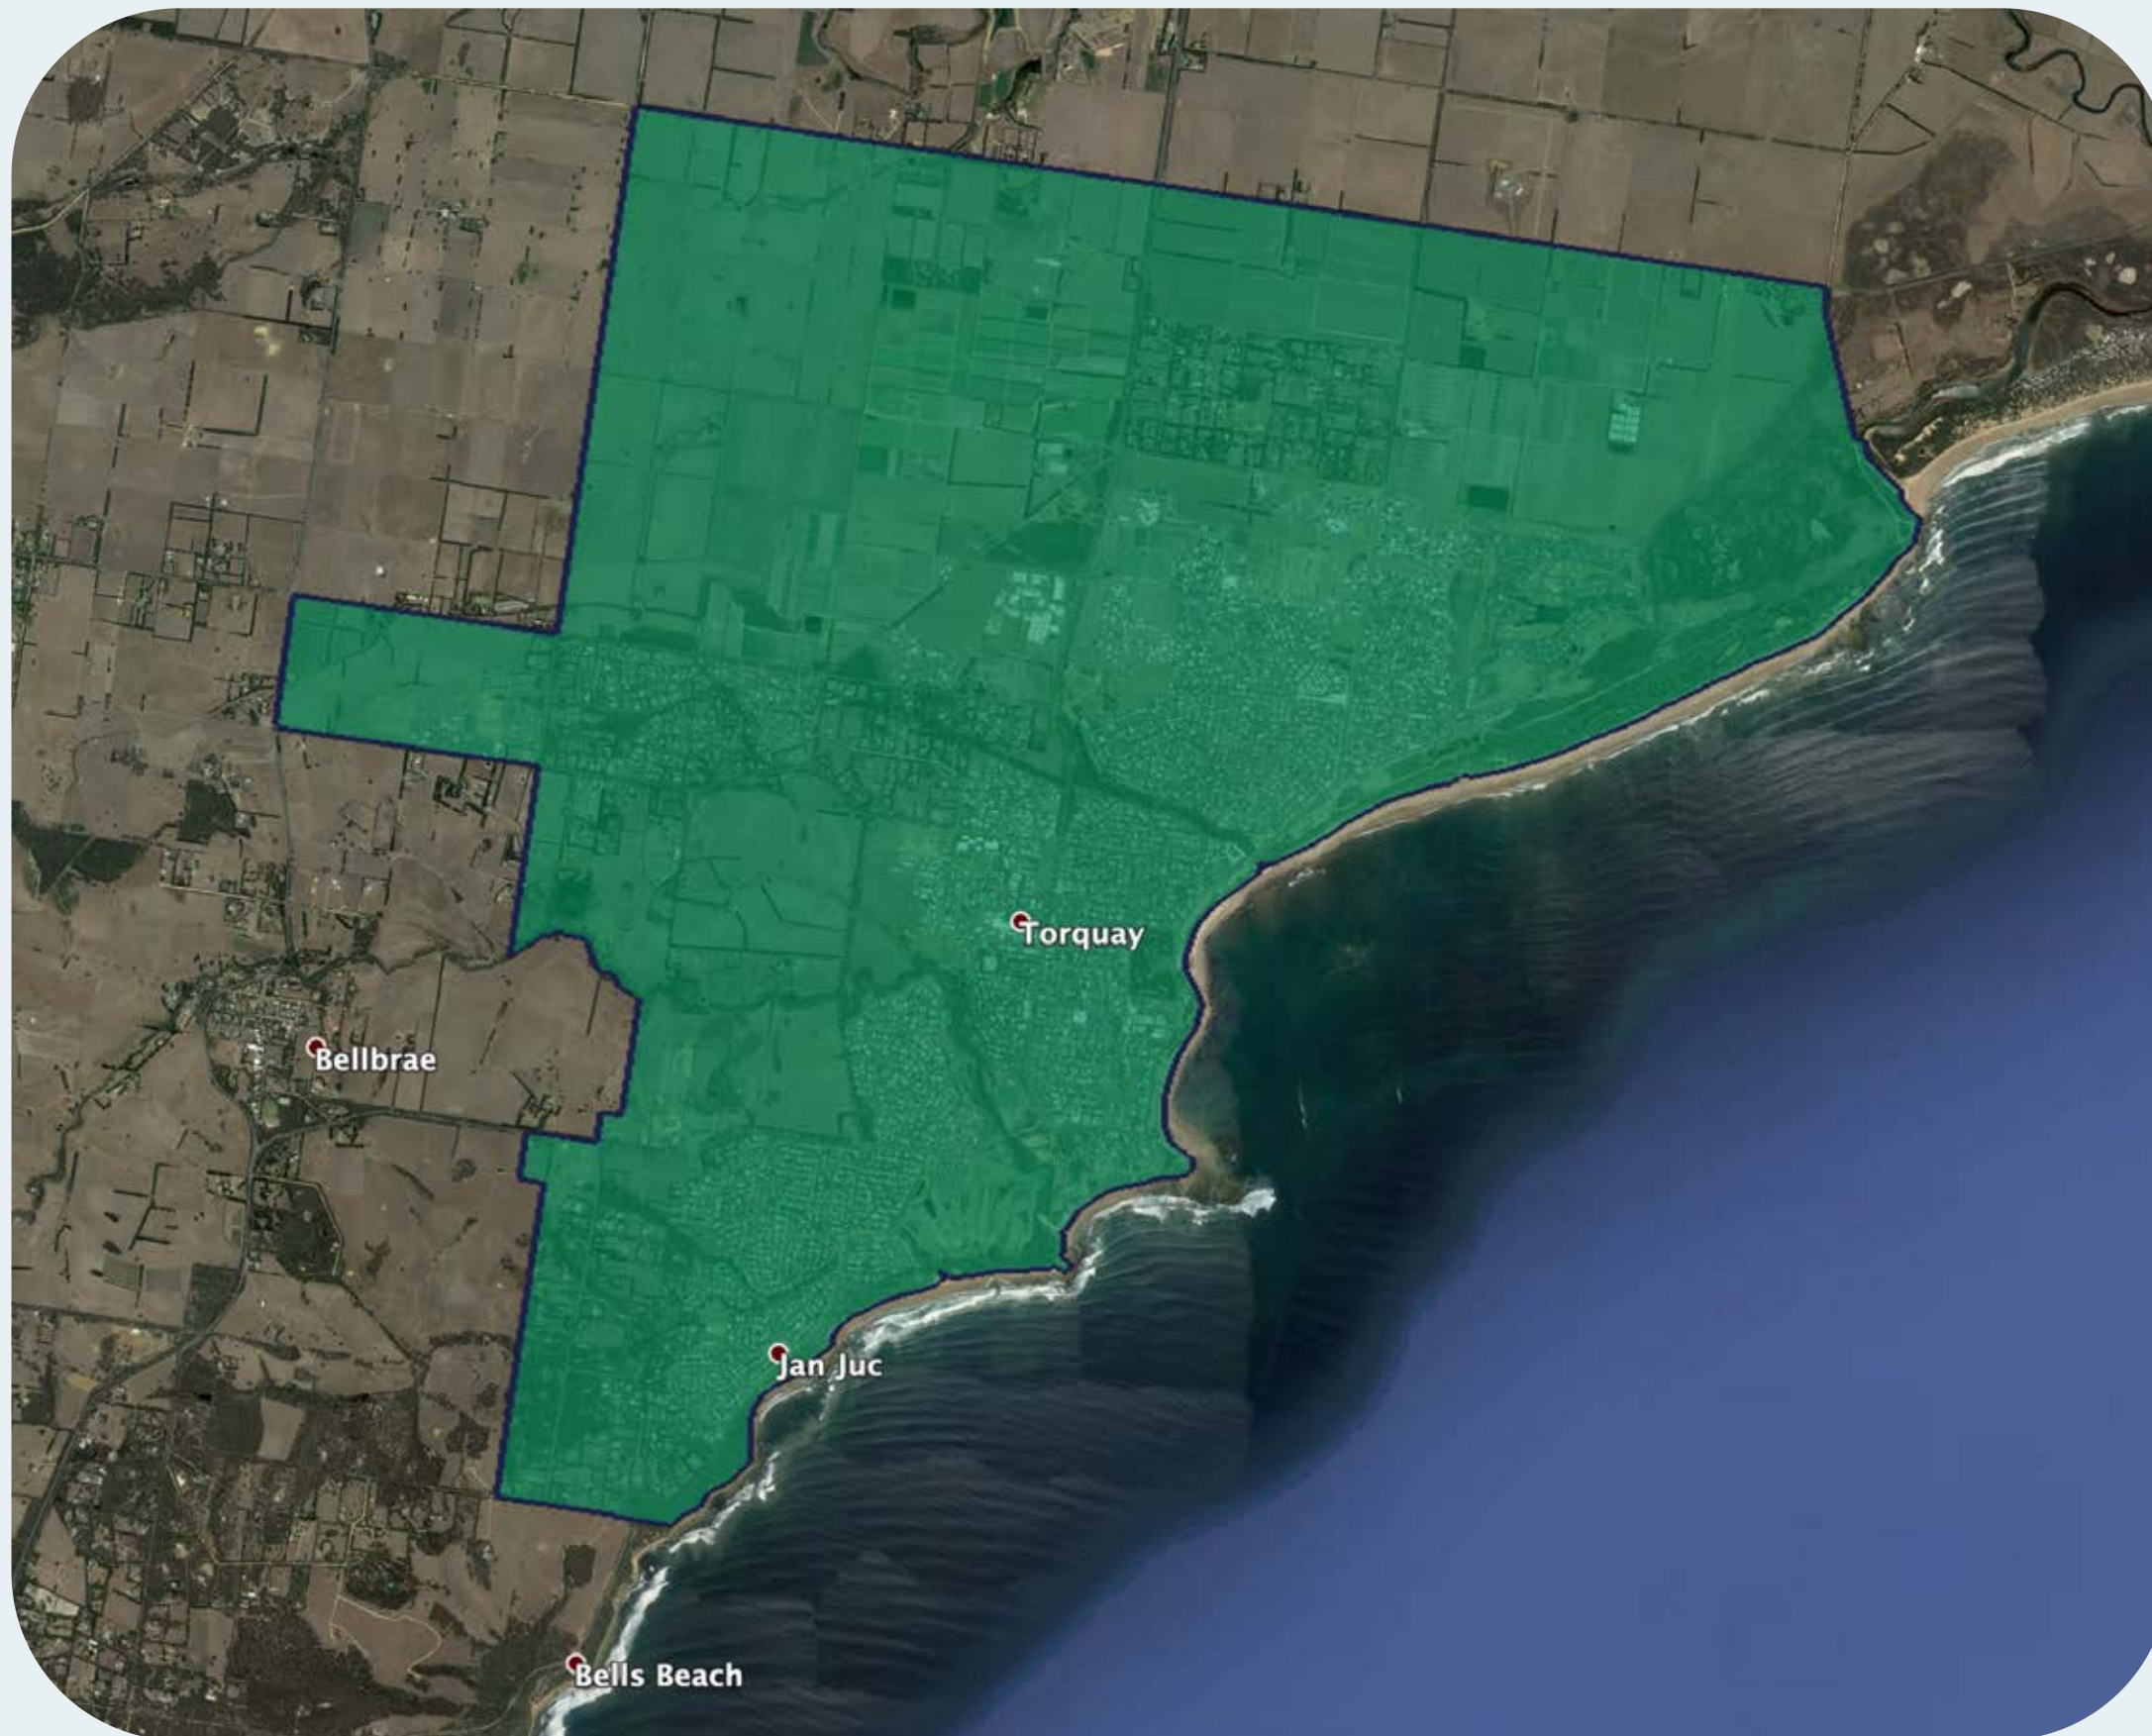

nbn™ Business Fibre Zone indicative map – Torquay and surrounds

The **nbn™** Business Fibre Initiative is available to businesses right across the country.

The area highlighted on this map, is part of an **nbn™** Business Fibre Zone that is eligible for business **nbn™** Enterprise Ethernet.

To find out more about the Fibre Initiative contact your service provider on 1300 722 320 or visit nexttelecom.com.au/nbn-enterprise-ethernet

Key

-  **nbn™** Business Fibre Zone
-  Adjacent/nearby **nbn™** Business Fibre Zone (where relevant)