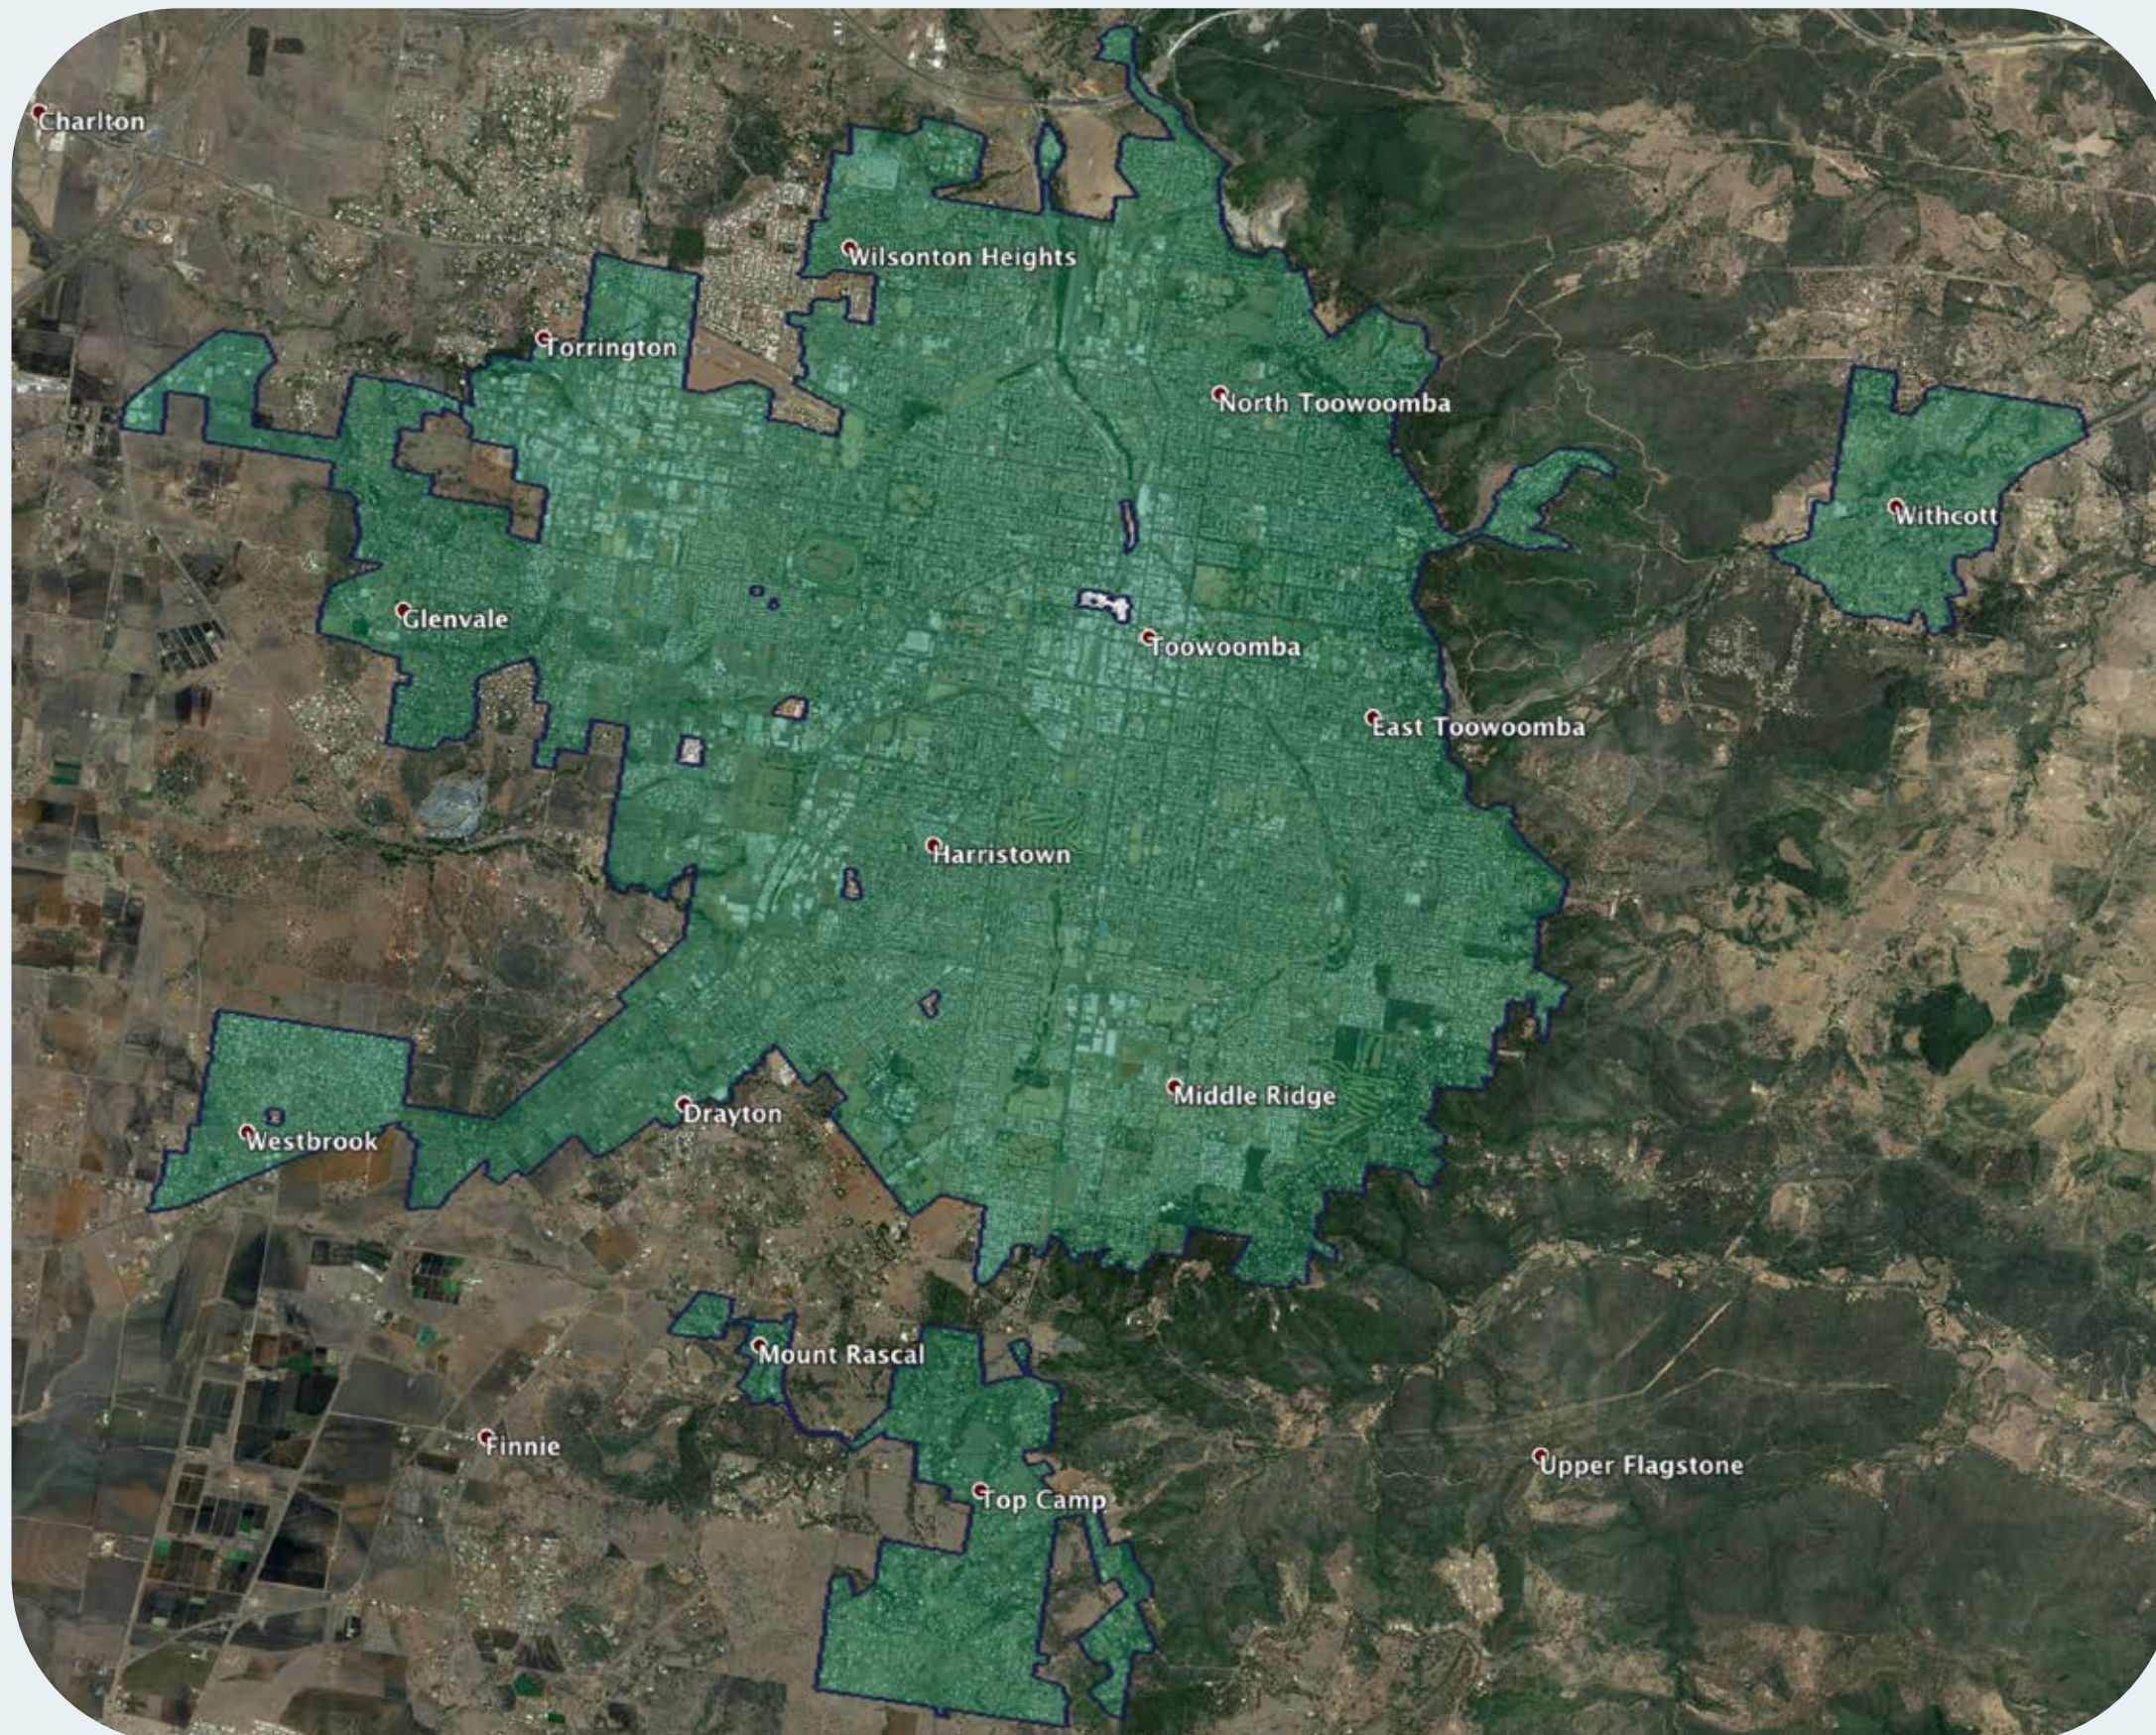

nbn™ Business Fibre Zone indicative map – Toowoomba and surrounds

The **nbn™** Business Fibre Initiative is available to businesses right across the country.

The area highlighted on this map, is part of an **nbn™** Business Fibre Zone that is eligible for business **nbn™** Enterprise Ethernet.