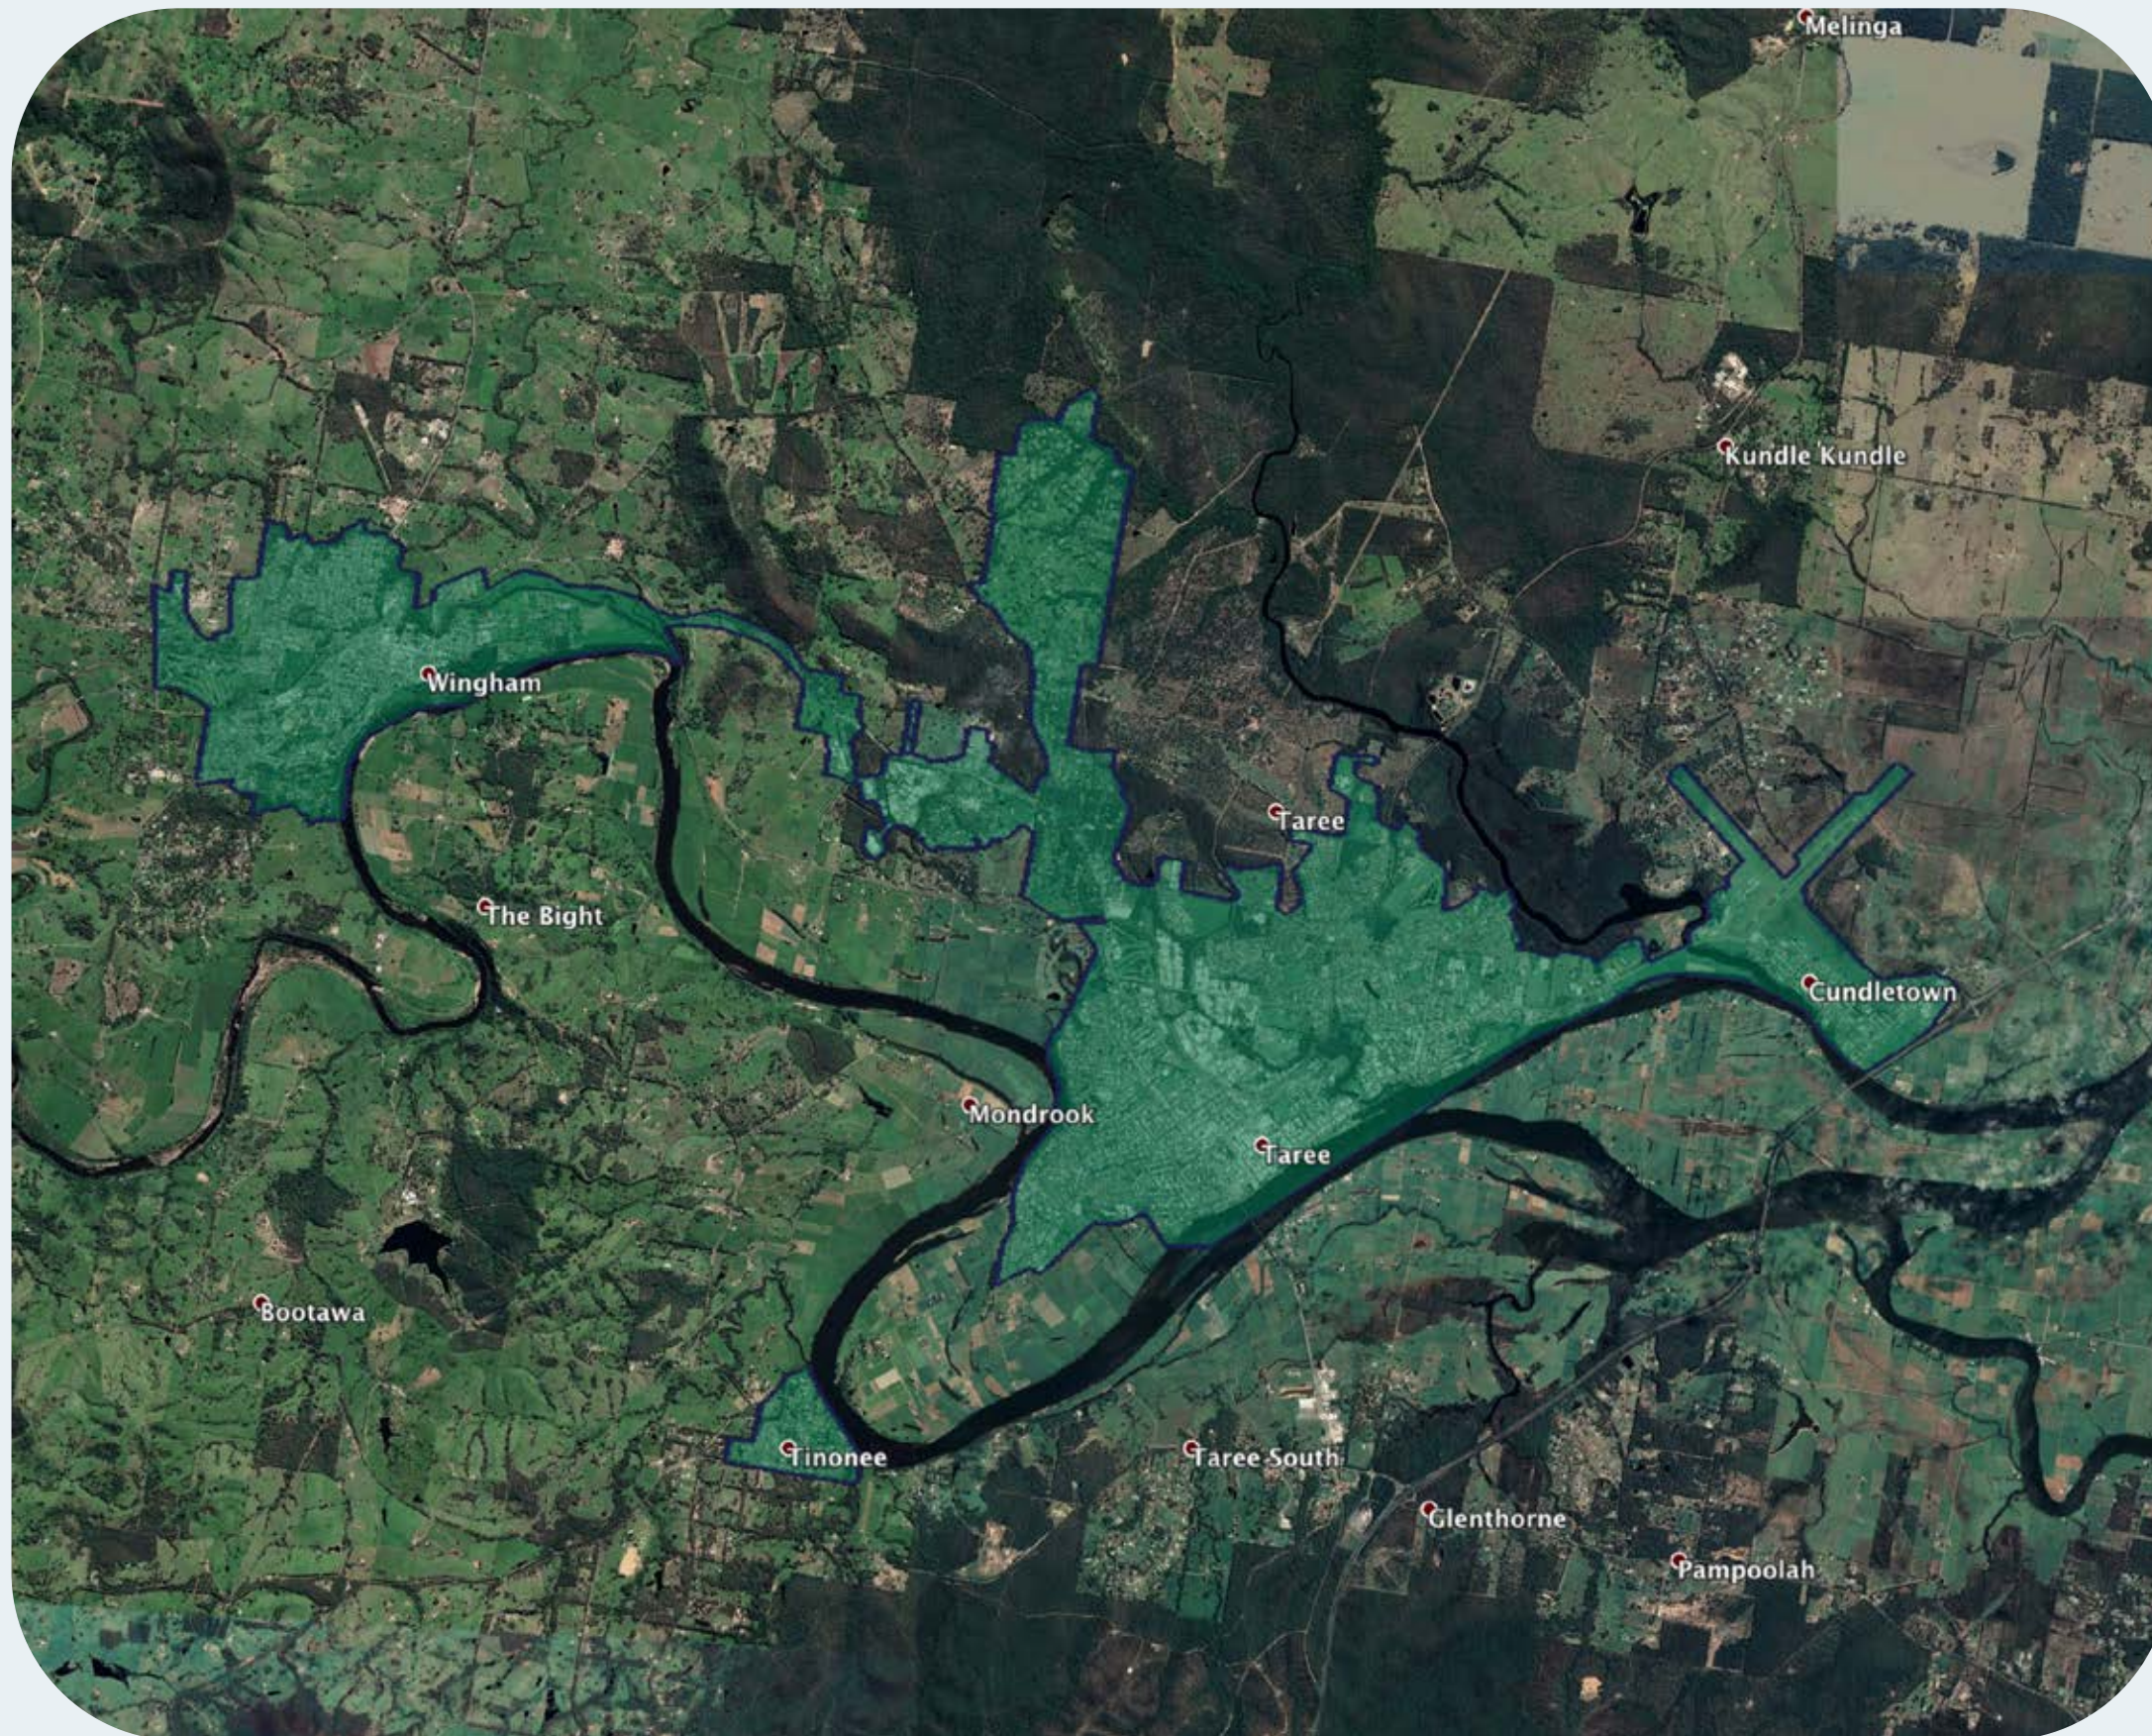

nbn™ Business Fibre Zone indicative map – Taree and surrounds

The **nbn™** Business Fibre Initiative is available to businesses right across the country.

The area highlighted on this map, is part of an **nbn™** Business Fibre Zone that is eligible for business **nbn™** Enterprise Ethernet.