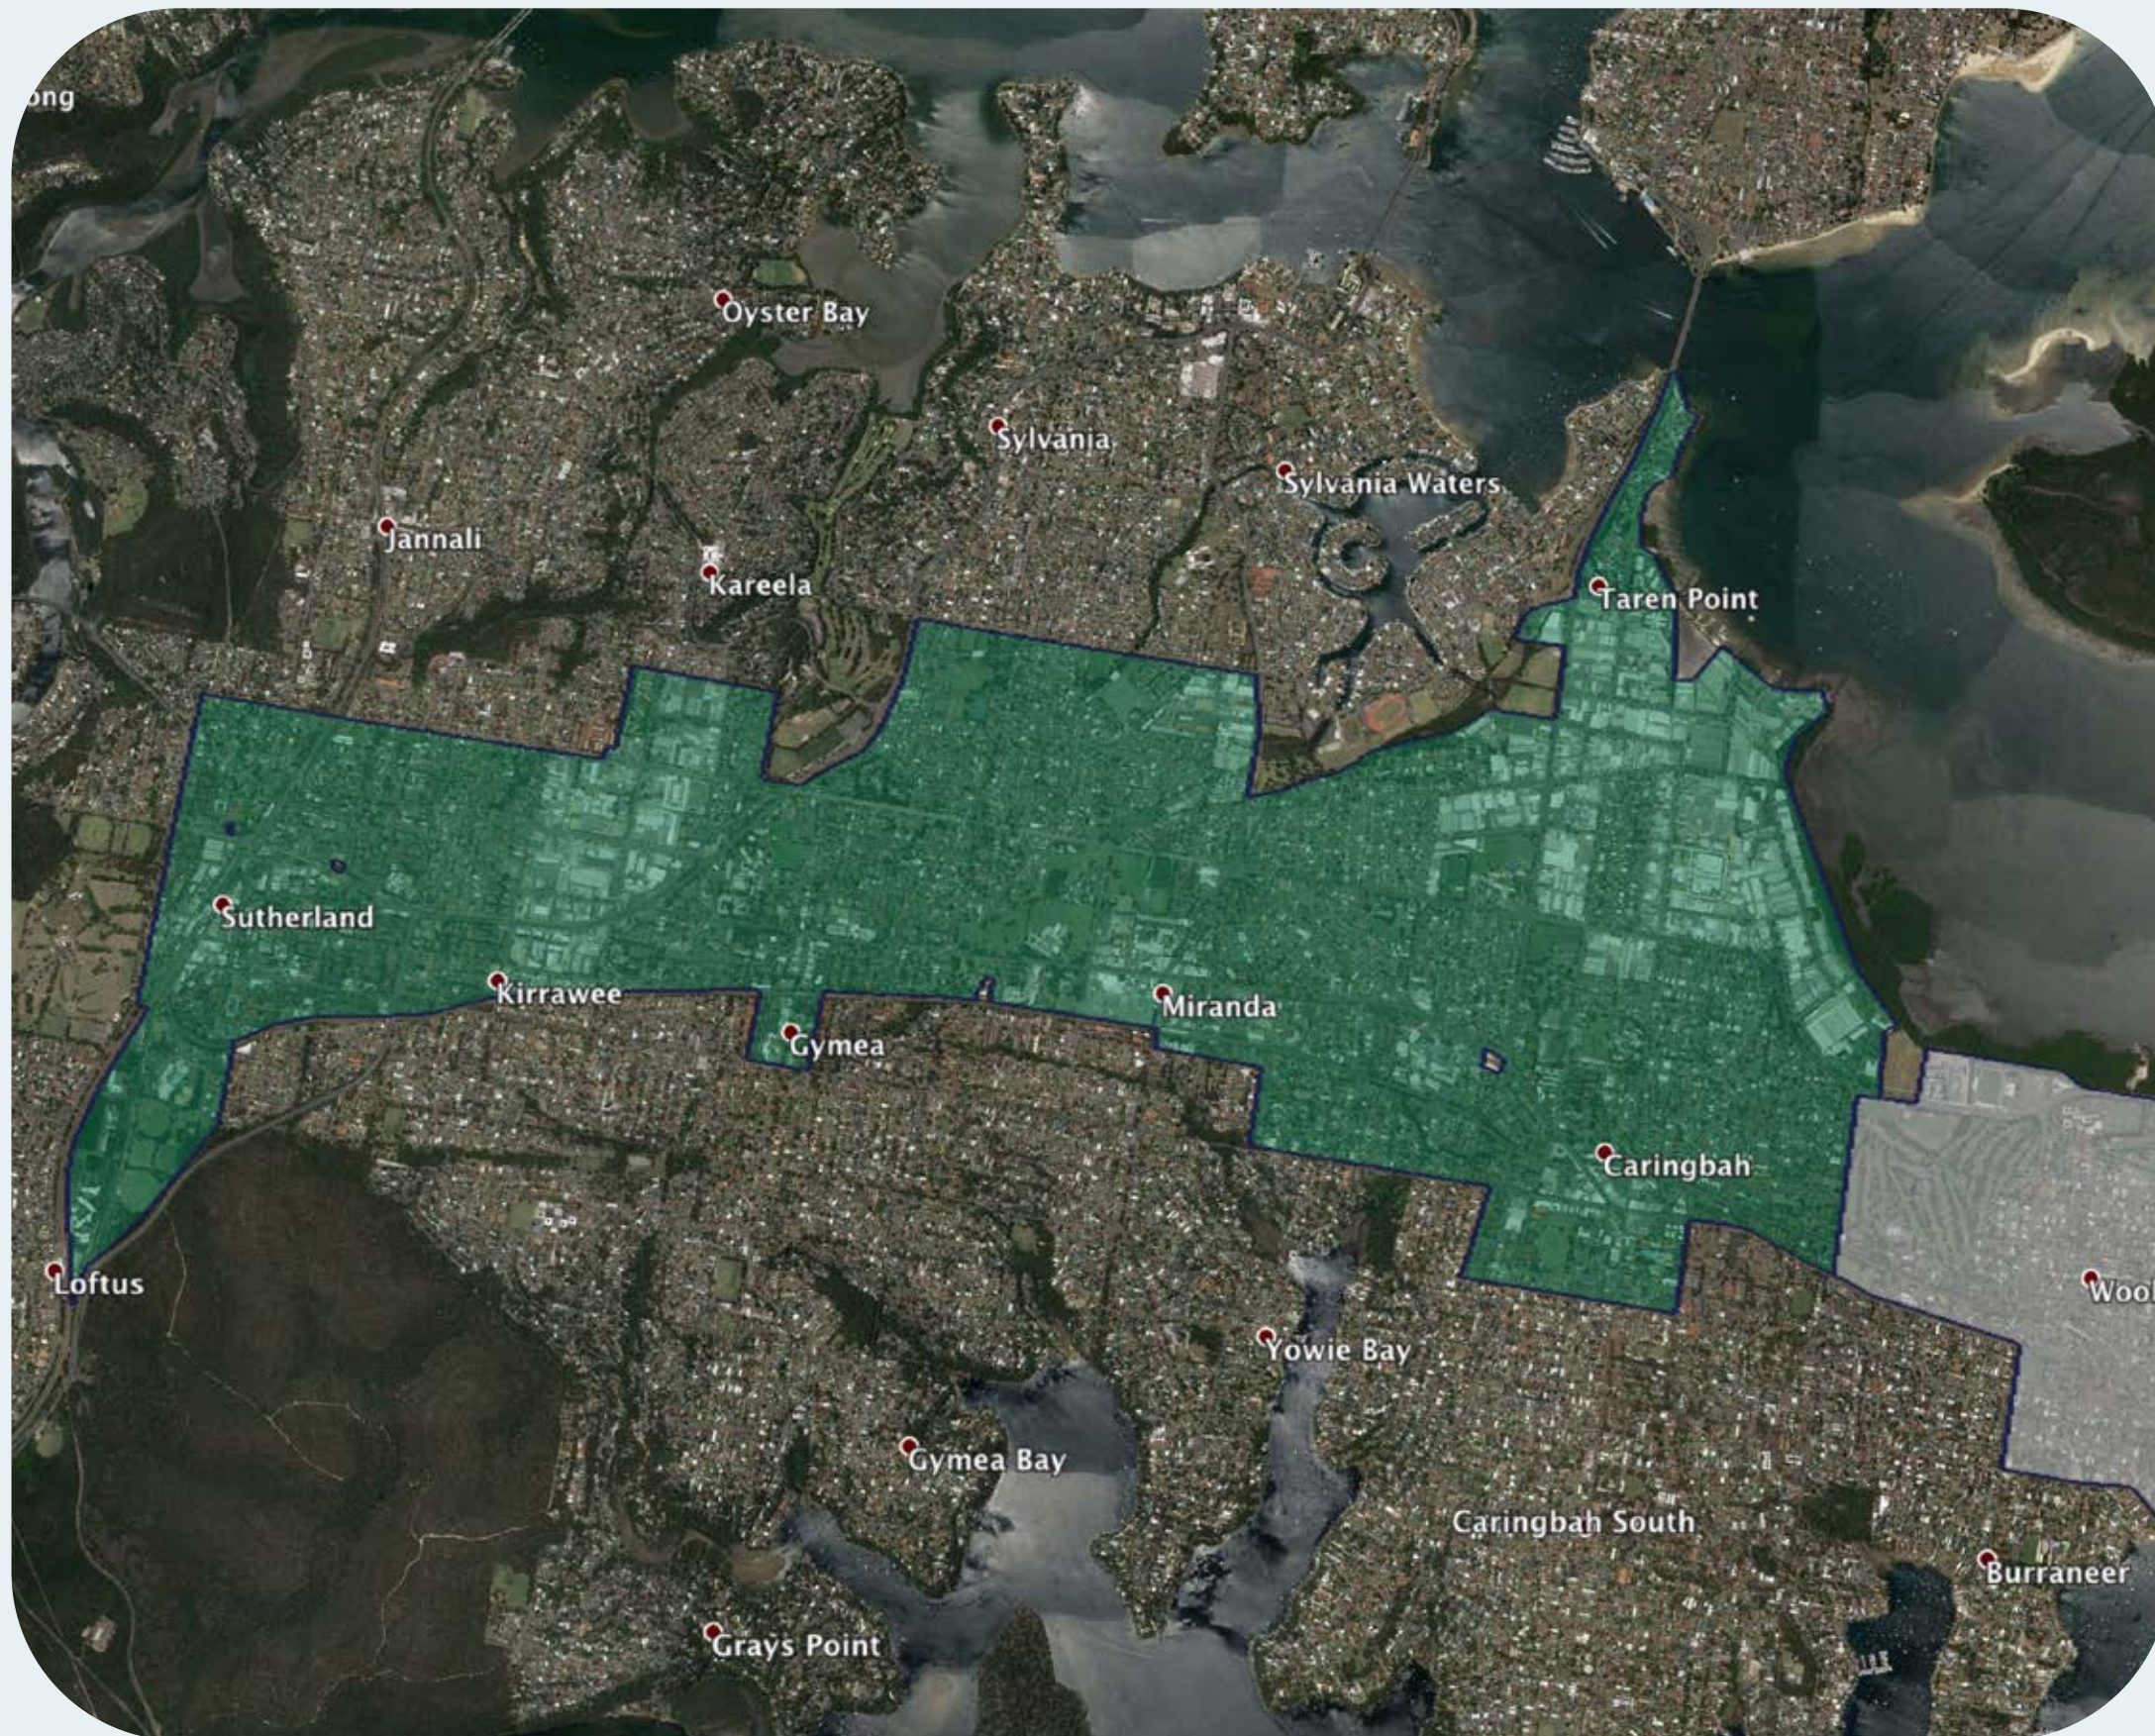

nbn™ Business Fibre Zone indicative map – Sutherland – Miranda and surrounds

The **nbn™** Business Fibre Initiative is available to businesses right across the country.

The areas highlighted on this map, are part of an **nbn™** Business Fibre Zone that is eligible for business **nbn™** Enterprise Ethernet.