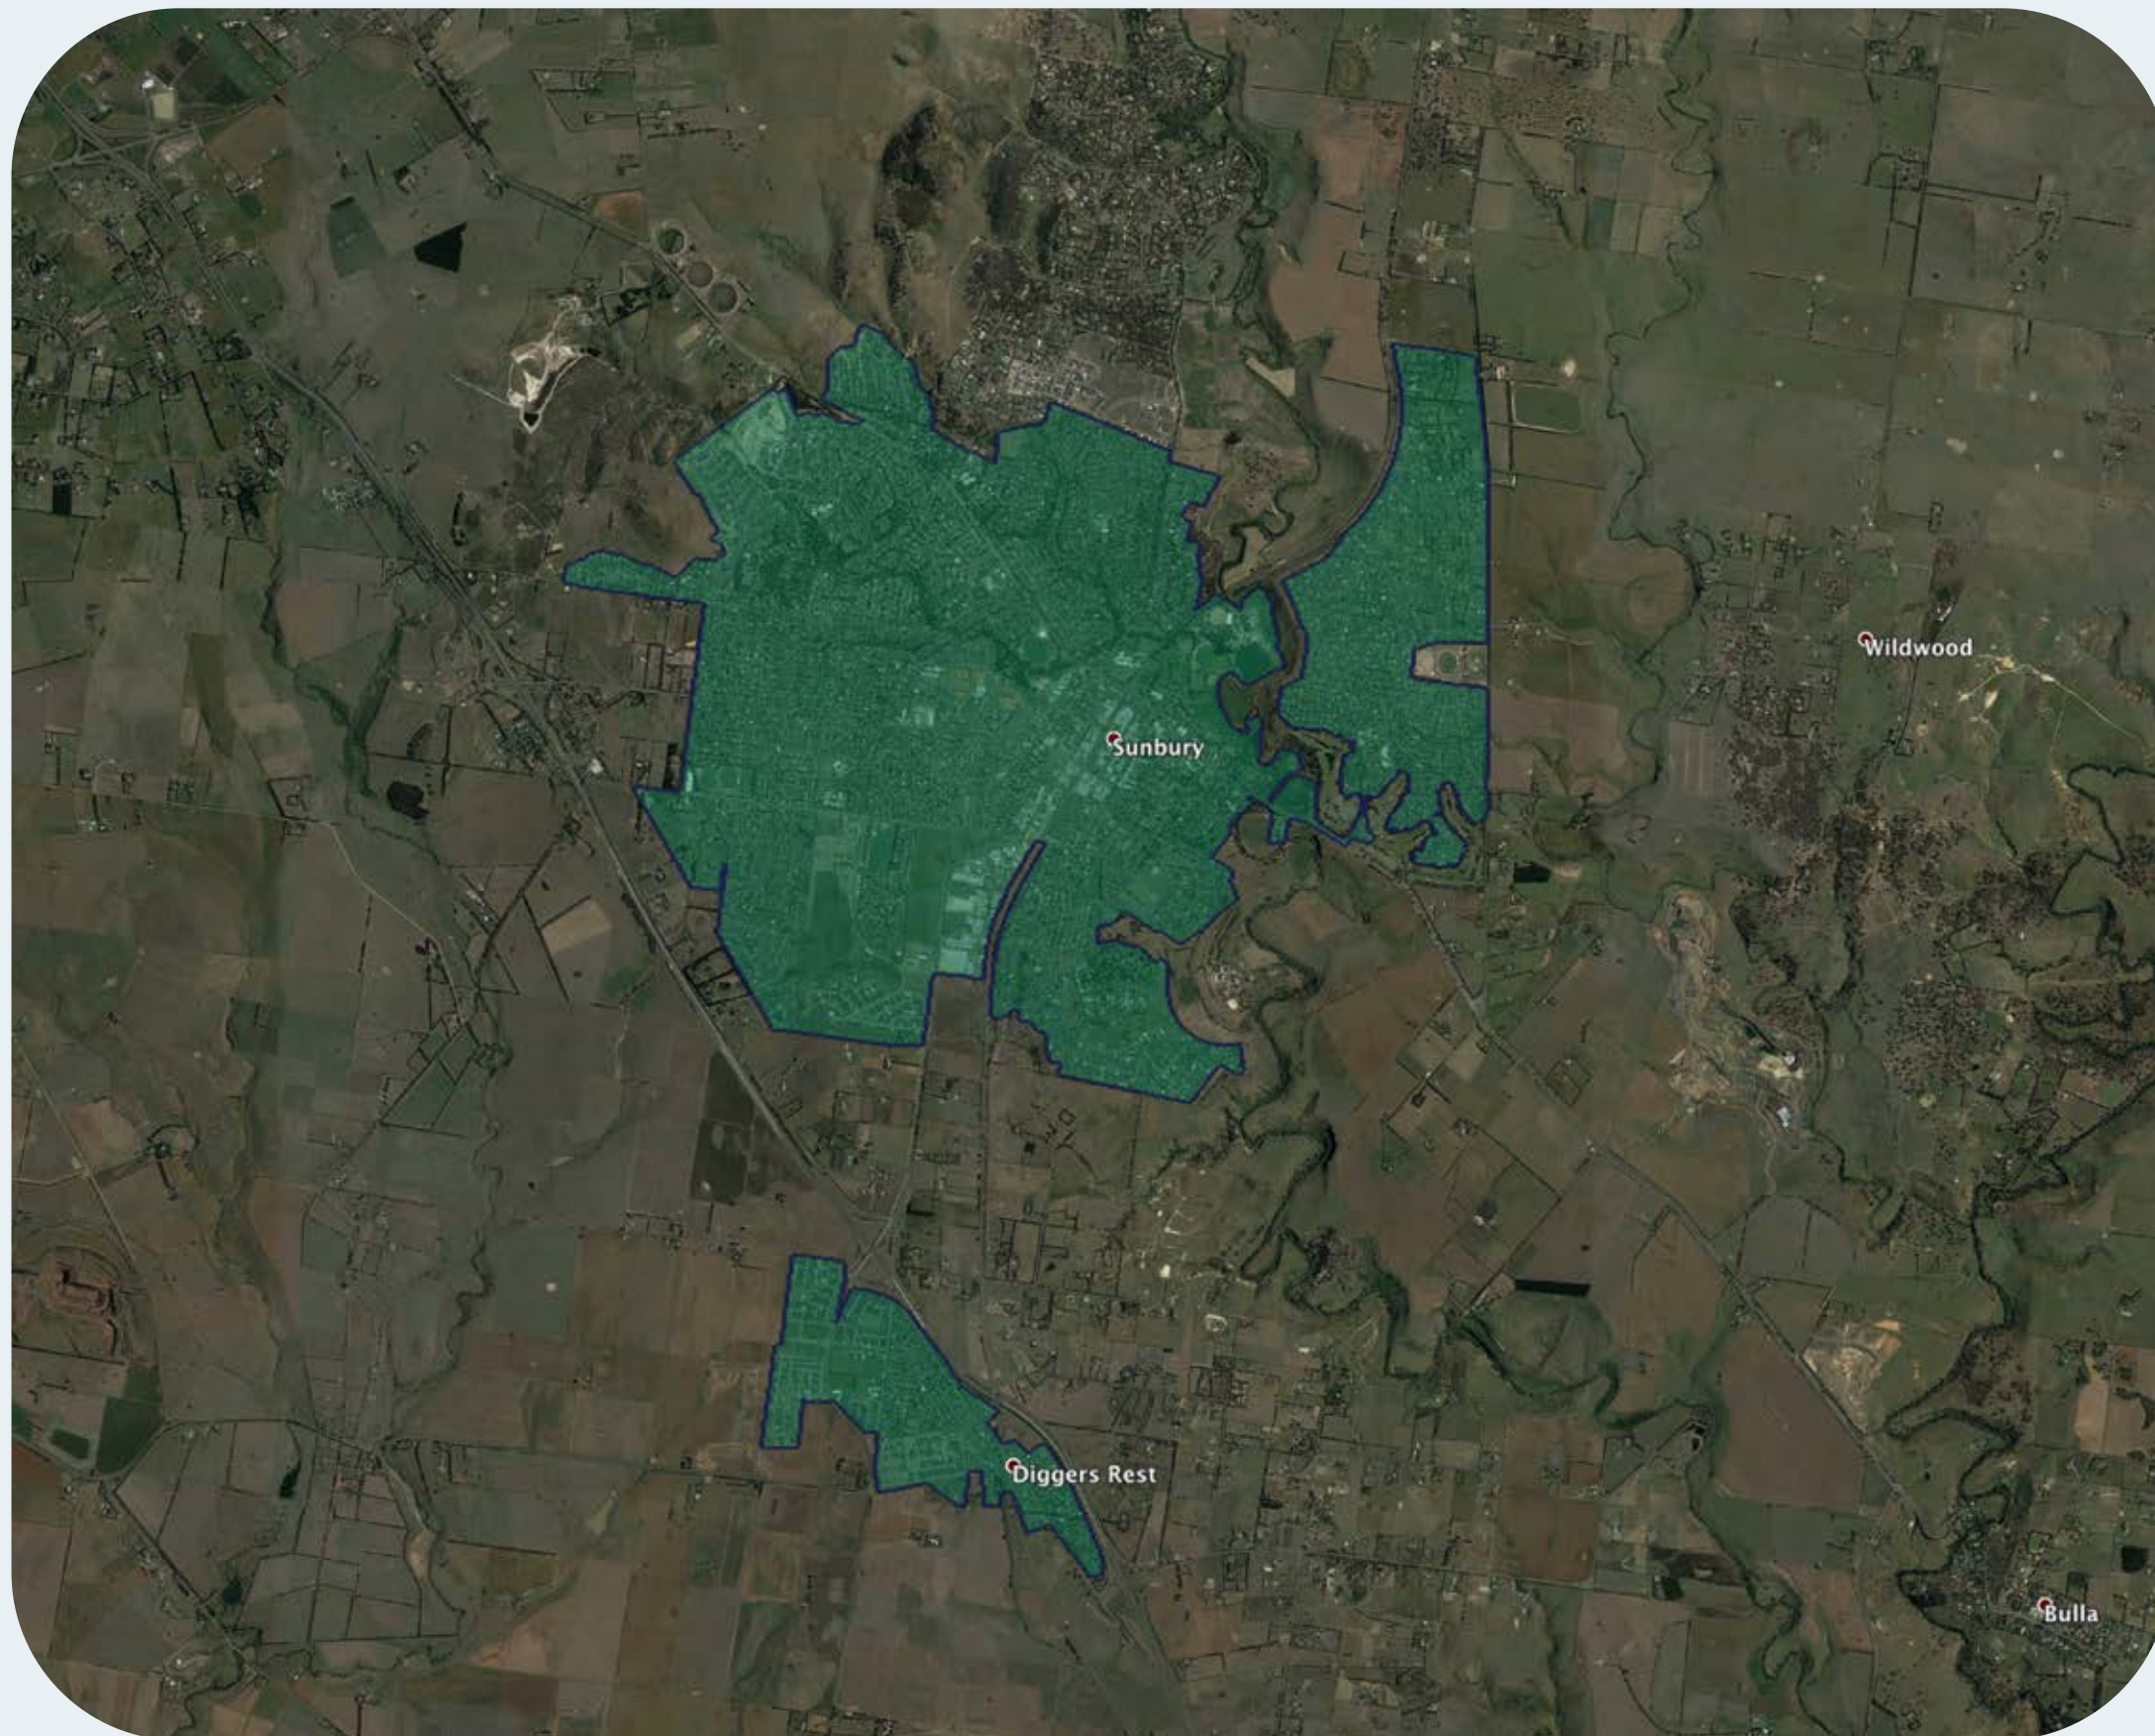

nbn™ Business Fibre Zone indicative map – Sunbury and surrounds

The **nbn™** Business Fibre Initiative is available to businesses right across the country.

The areas highlighted on this map, are part of an **nbn™** Business Fibre Zone that is eligible for business **nbn™** Enterprise Ethernet.