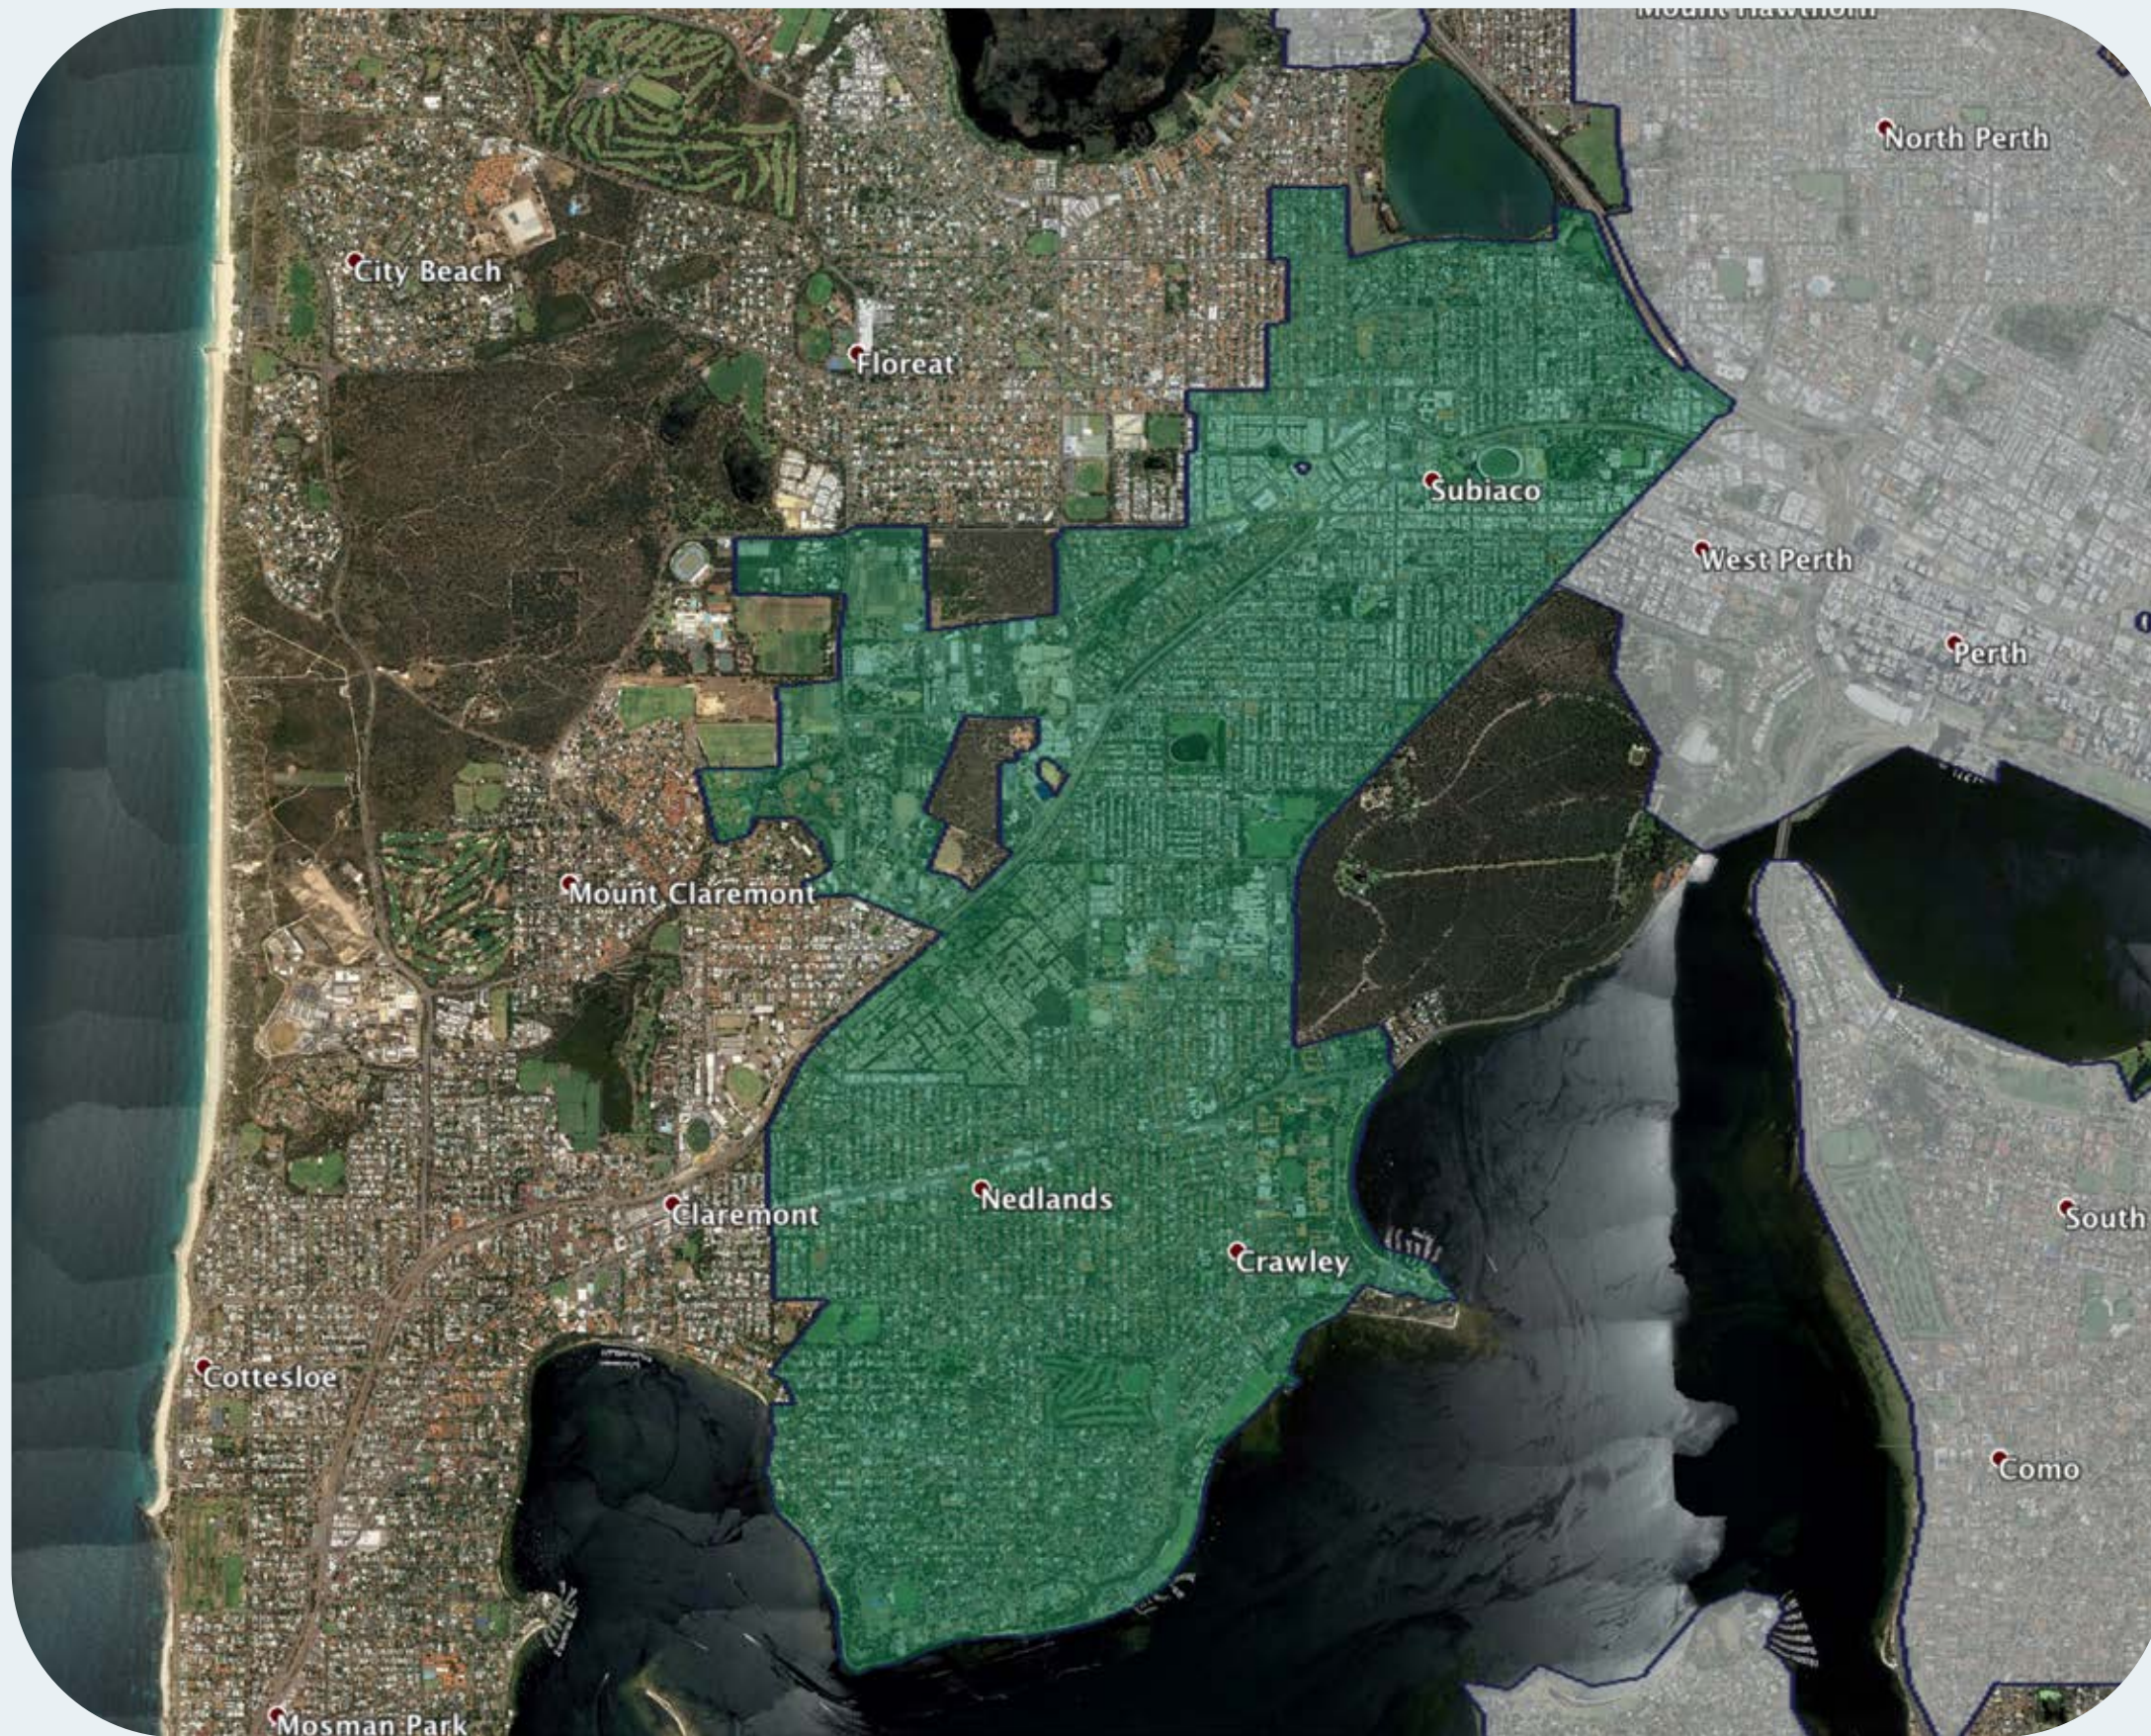

nbn™ Business Fibre Zone indicative map – Subiaco – Nedlands and surrounds

The **nbn™** Business Fibre Initiative is available to businesses right across the country.

The areas highlighted on this map, are part of an **nbn™** Business Fibre Zone that is eligible for business **nbn™** Enterprise Ethernet.