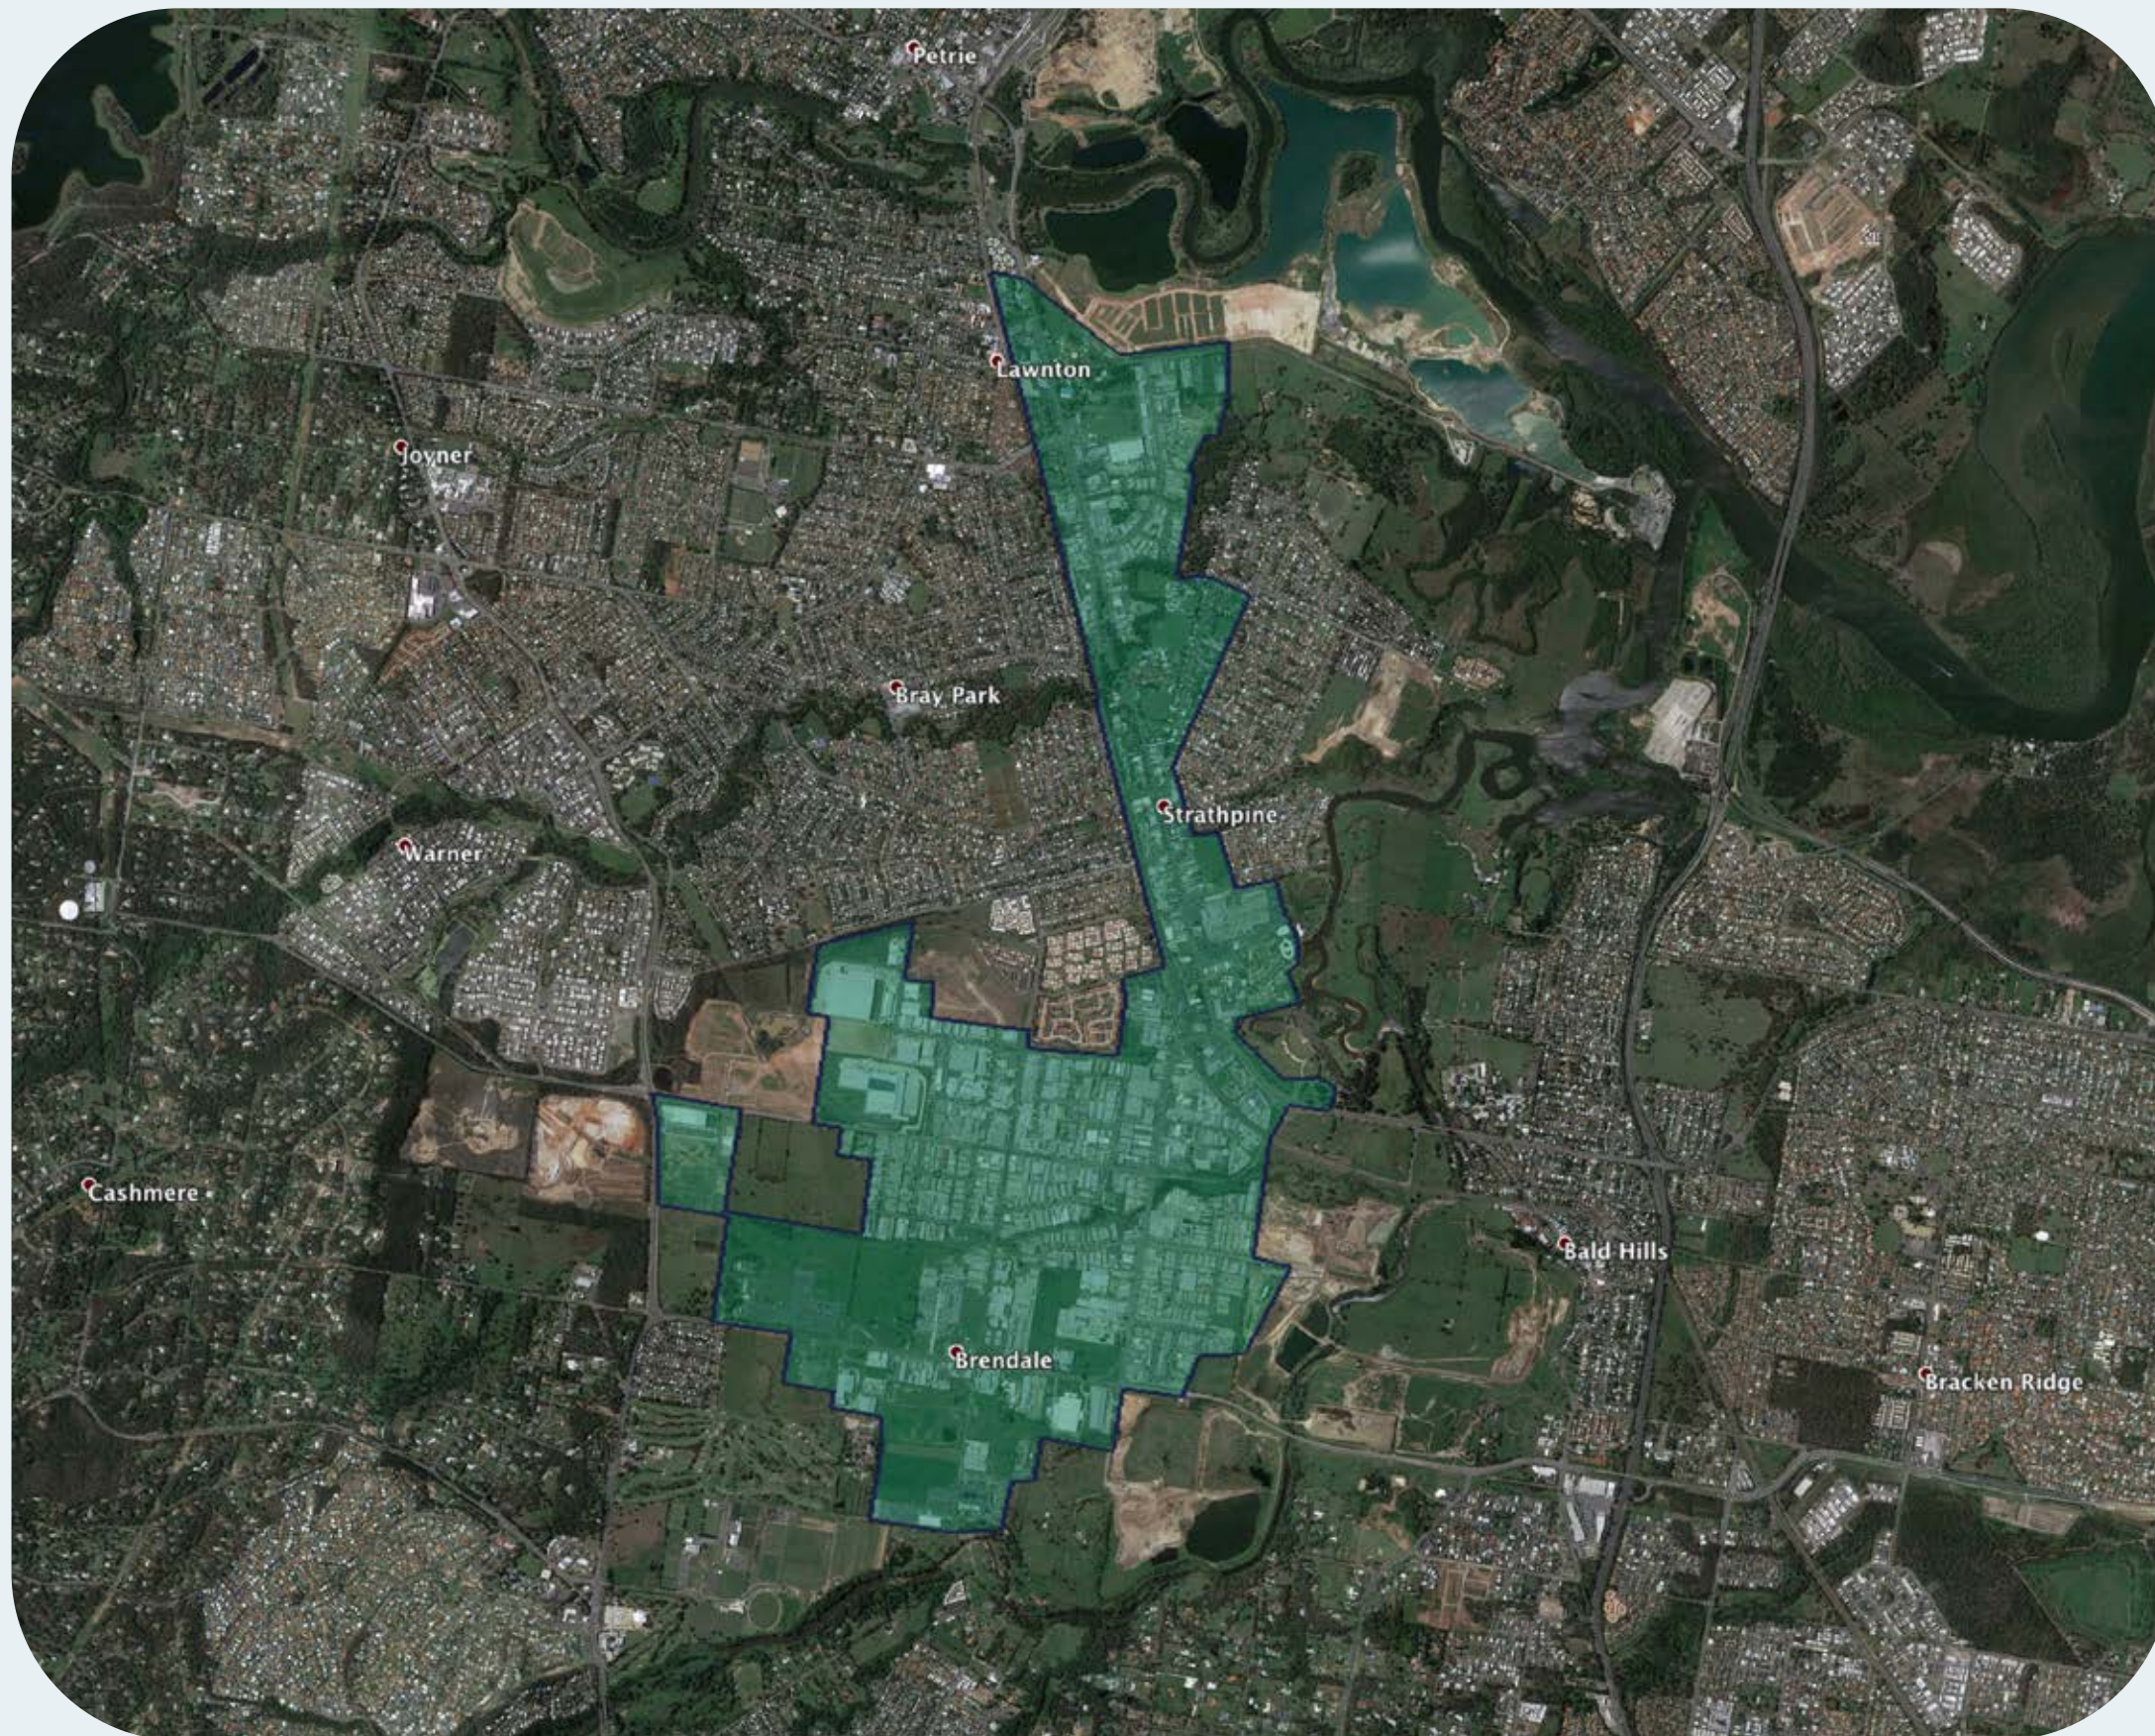

nbn™ Business Fibre Zone indicative map – Strathpine and surrounds

The **nbn™** Business Fibre Initiative is available to businesses right across the country.

The area highlighted on this map, is part of an **nbn™** Business Fibre Zone that is eligible for business **nbn™** Enterprise Ethernet.