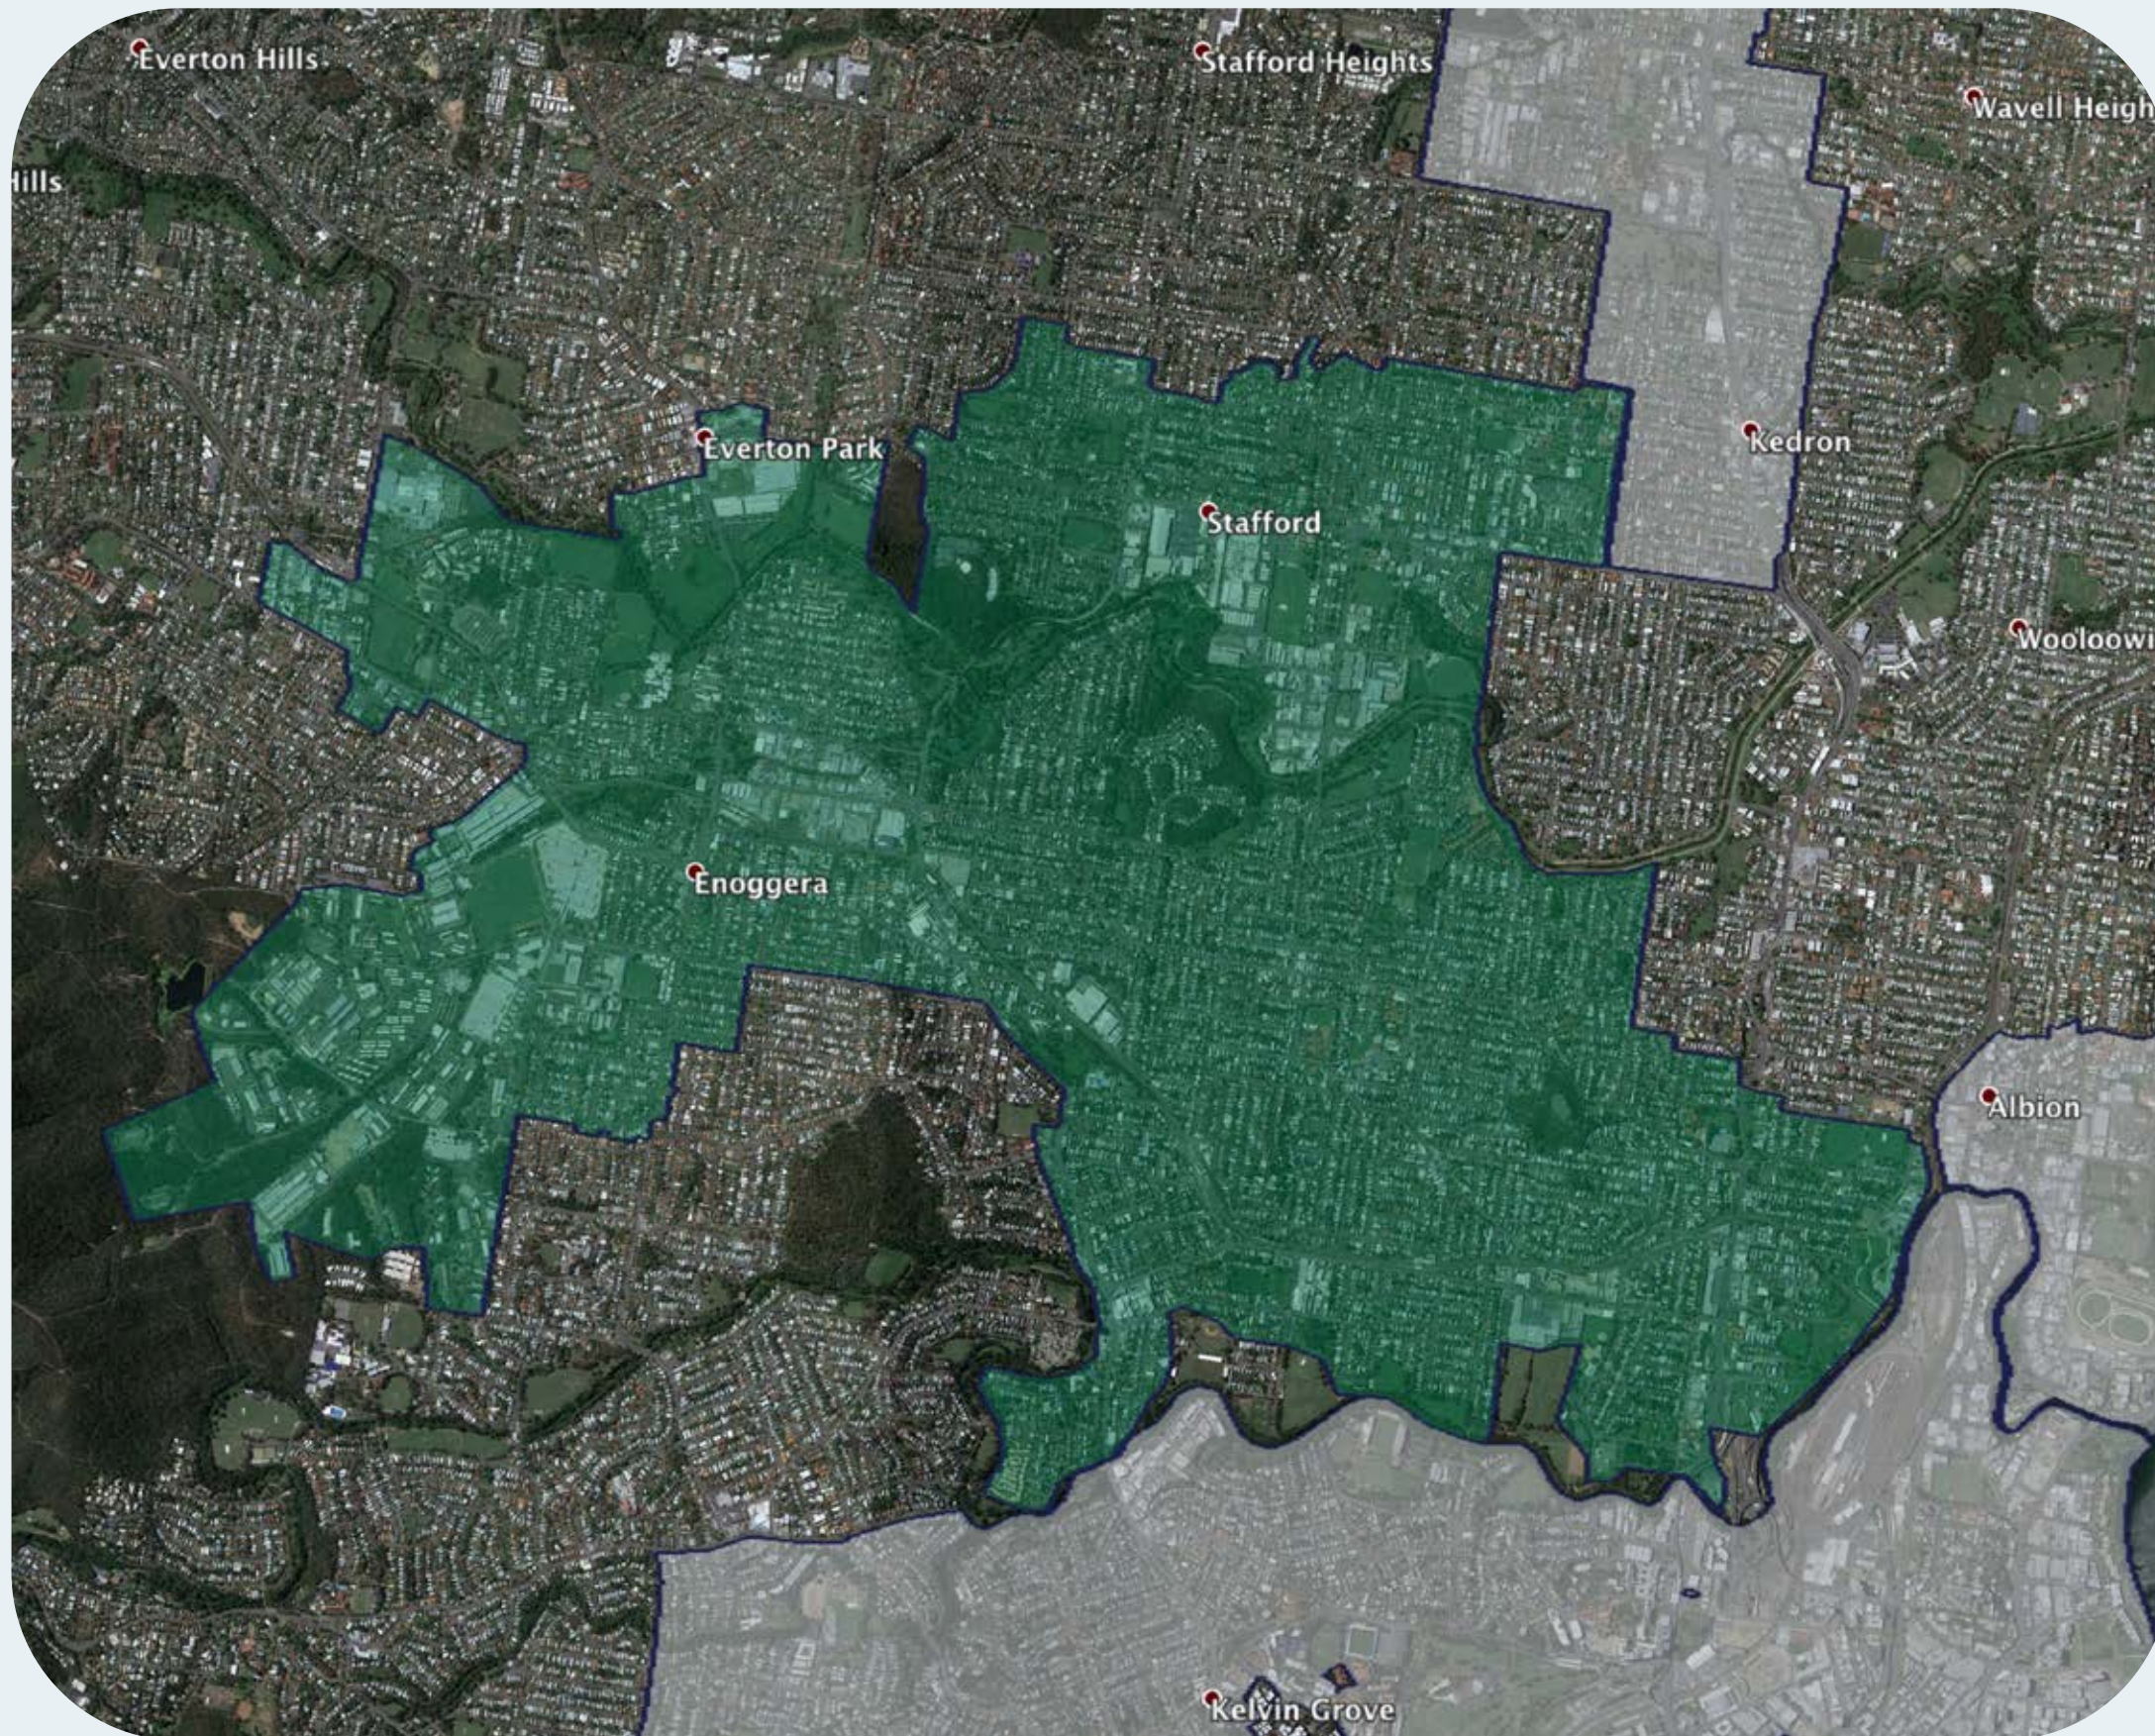

# nbn™ Business Fibre Zone indicative map – Stafford – Alderley and surrounds

The **nbn™** Business Fibre Initiative is available to businesses right across the country.

The areas highlighted on this map, are part of an **nbn™** Business Fibre Zone that is eligible for business **nbn™** Enterprise Ethernet.

## Key

-  **nbn™** Business Fibre Zone
-  Adjacent/nearby **nbn™** Business Fibre Zone (where relevant)