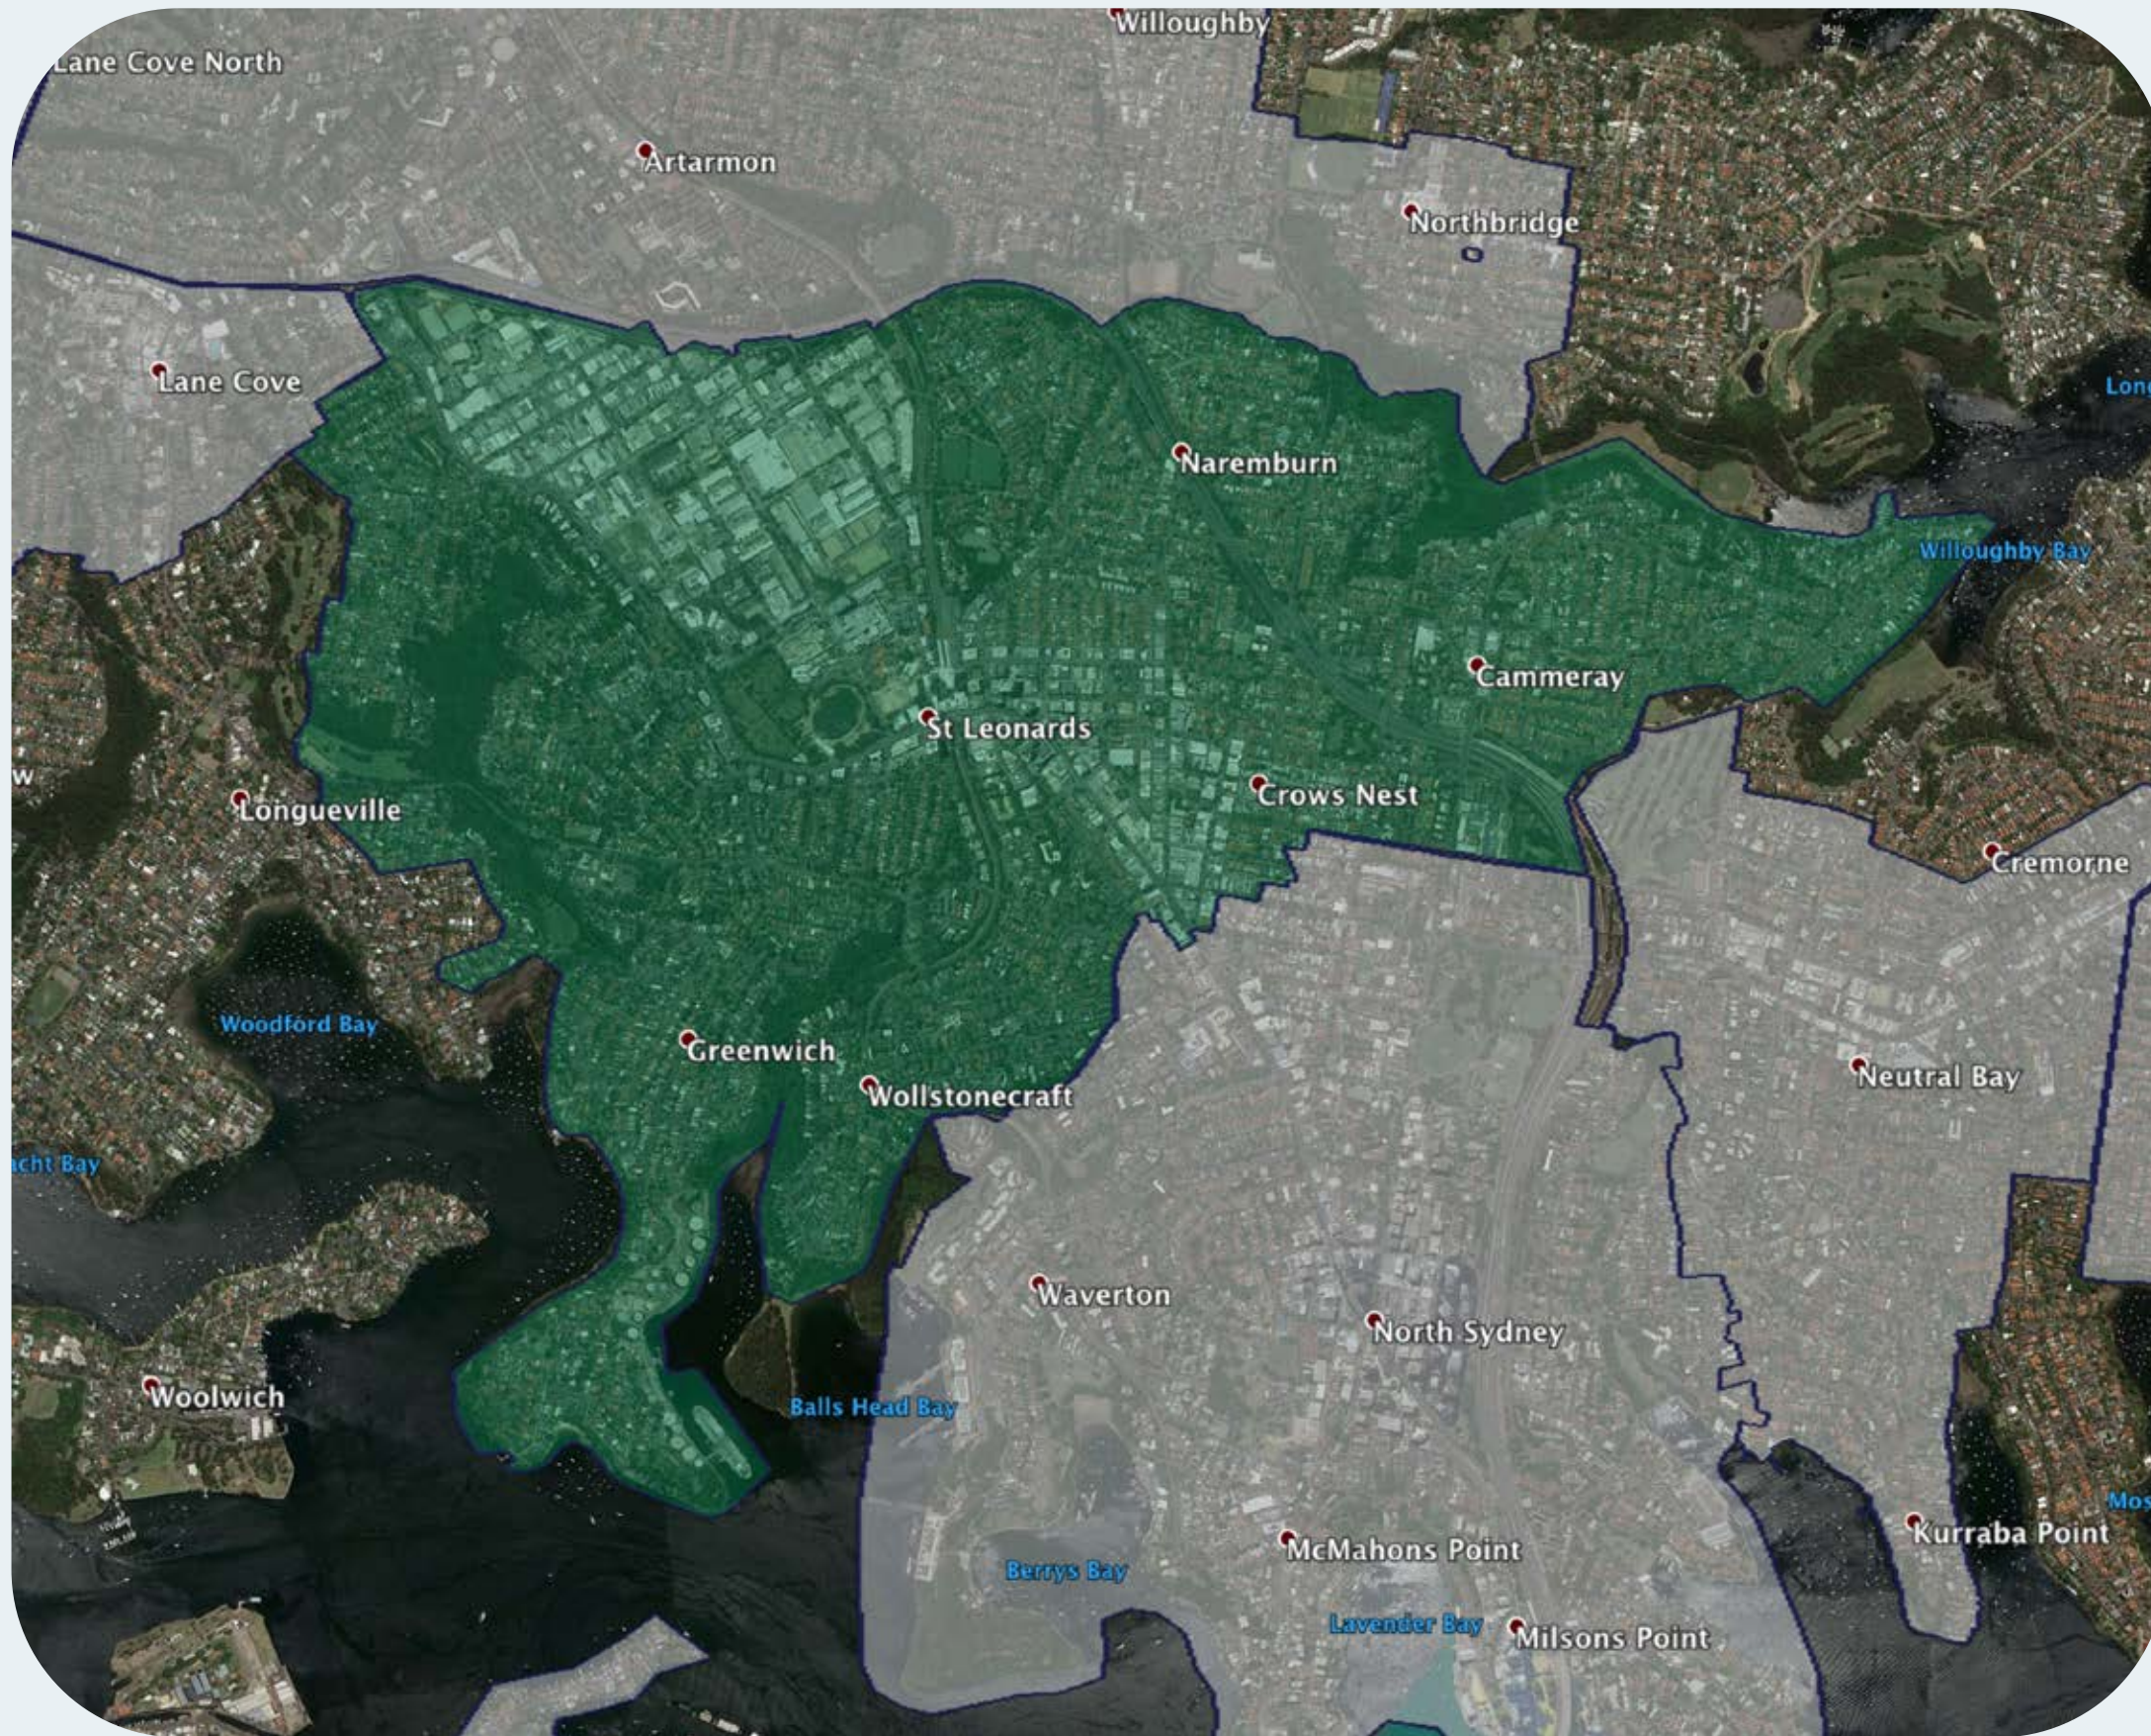

nbn™ Business Fibre Zone indicative map – St Leonards - Naremburn and surrounds

The **nbn™** Business Fibre Initiative is available to businesses right across the country.

The areas highlighted on this map, are part of an **nbn™** Business Fibre Zone that is eligible for business **nbn™** Enterprise Ethernet.