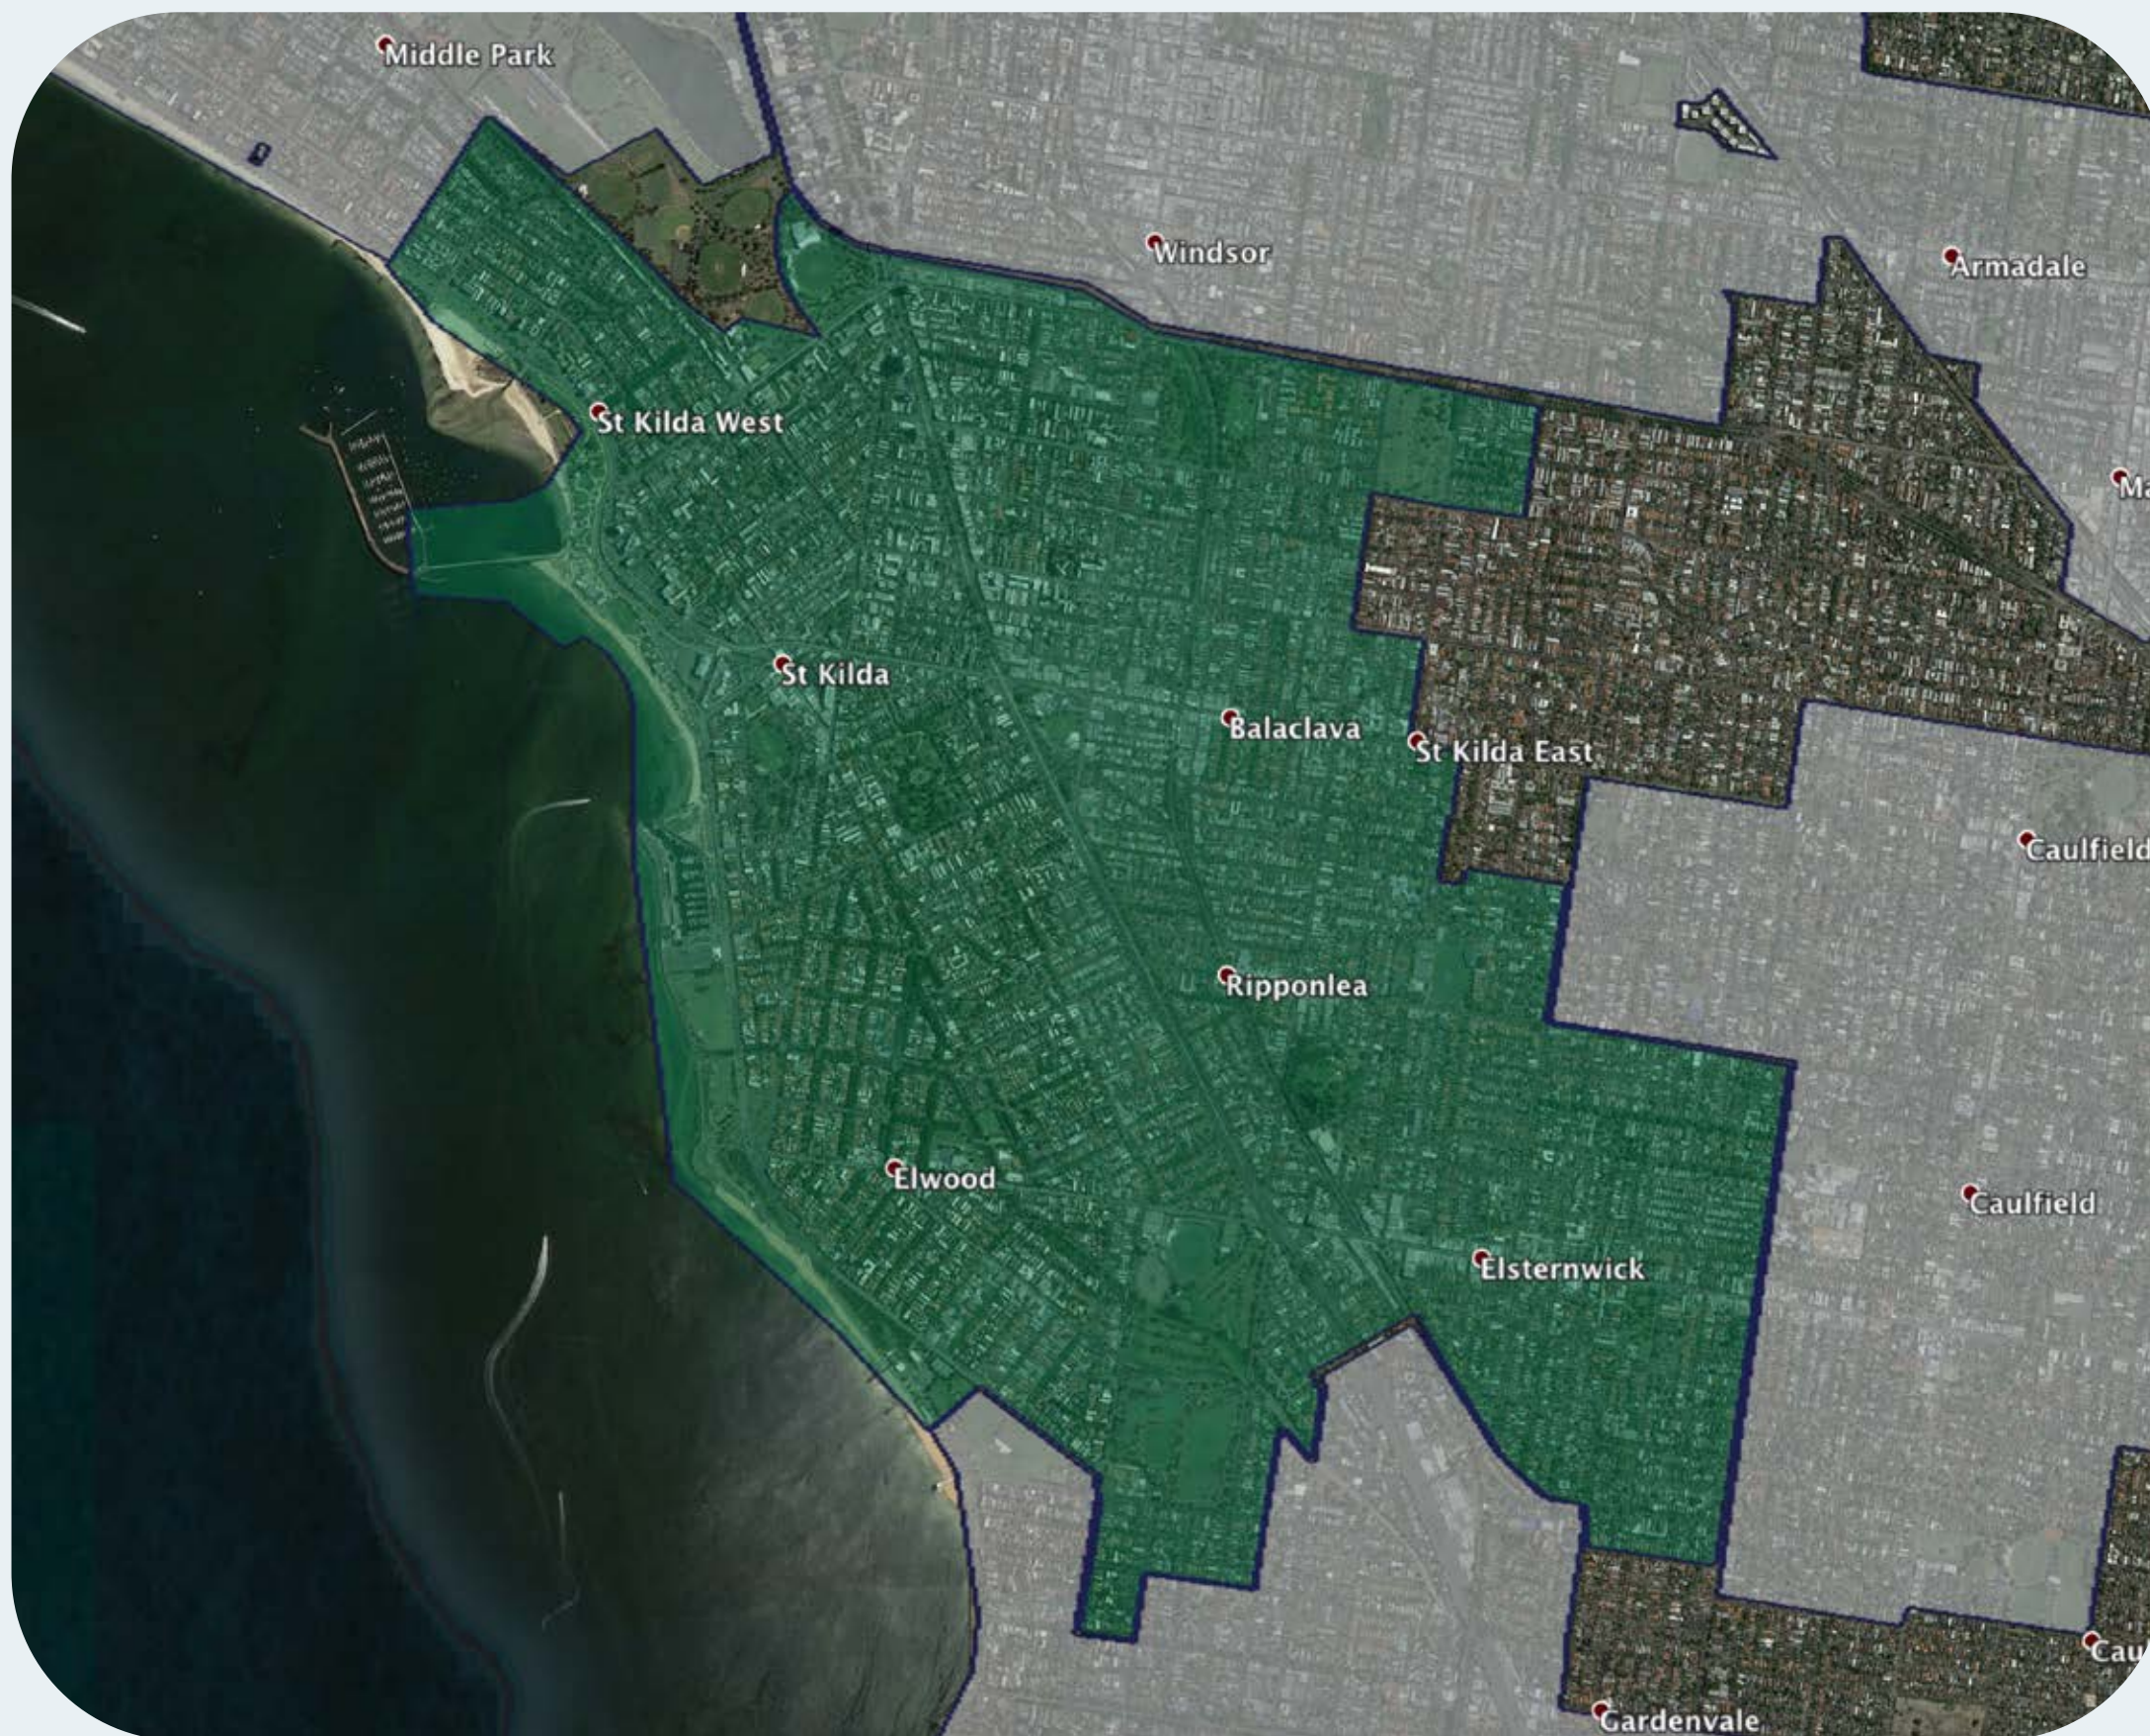

nbn™ Business Fibre Zone indicative map – St Kilda – Elsternwick and surrounds

The **nbn™** Business Fibre Initiative is available to businesses right across the country.

The areas highlighted on this map, are part of an **nbn™** Business Fibre Zone that is eligible for business **nbn™** Enterprise Ethernet.