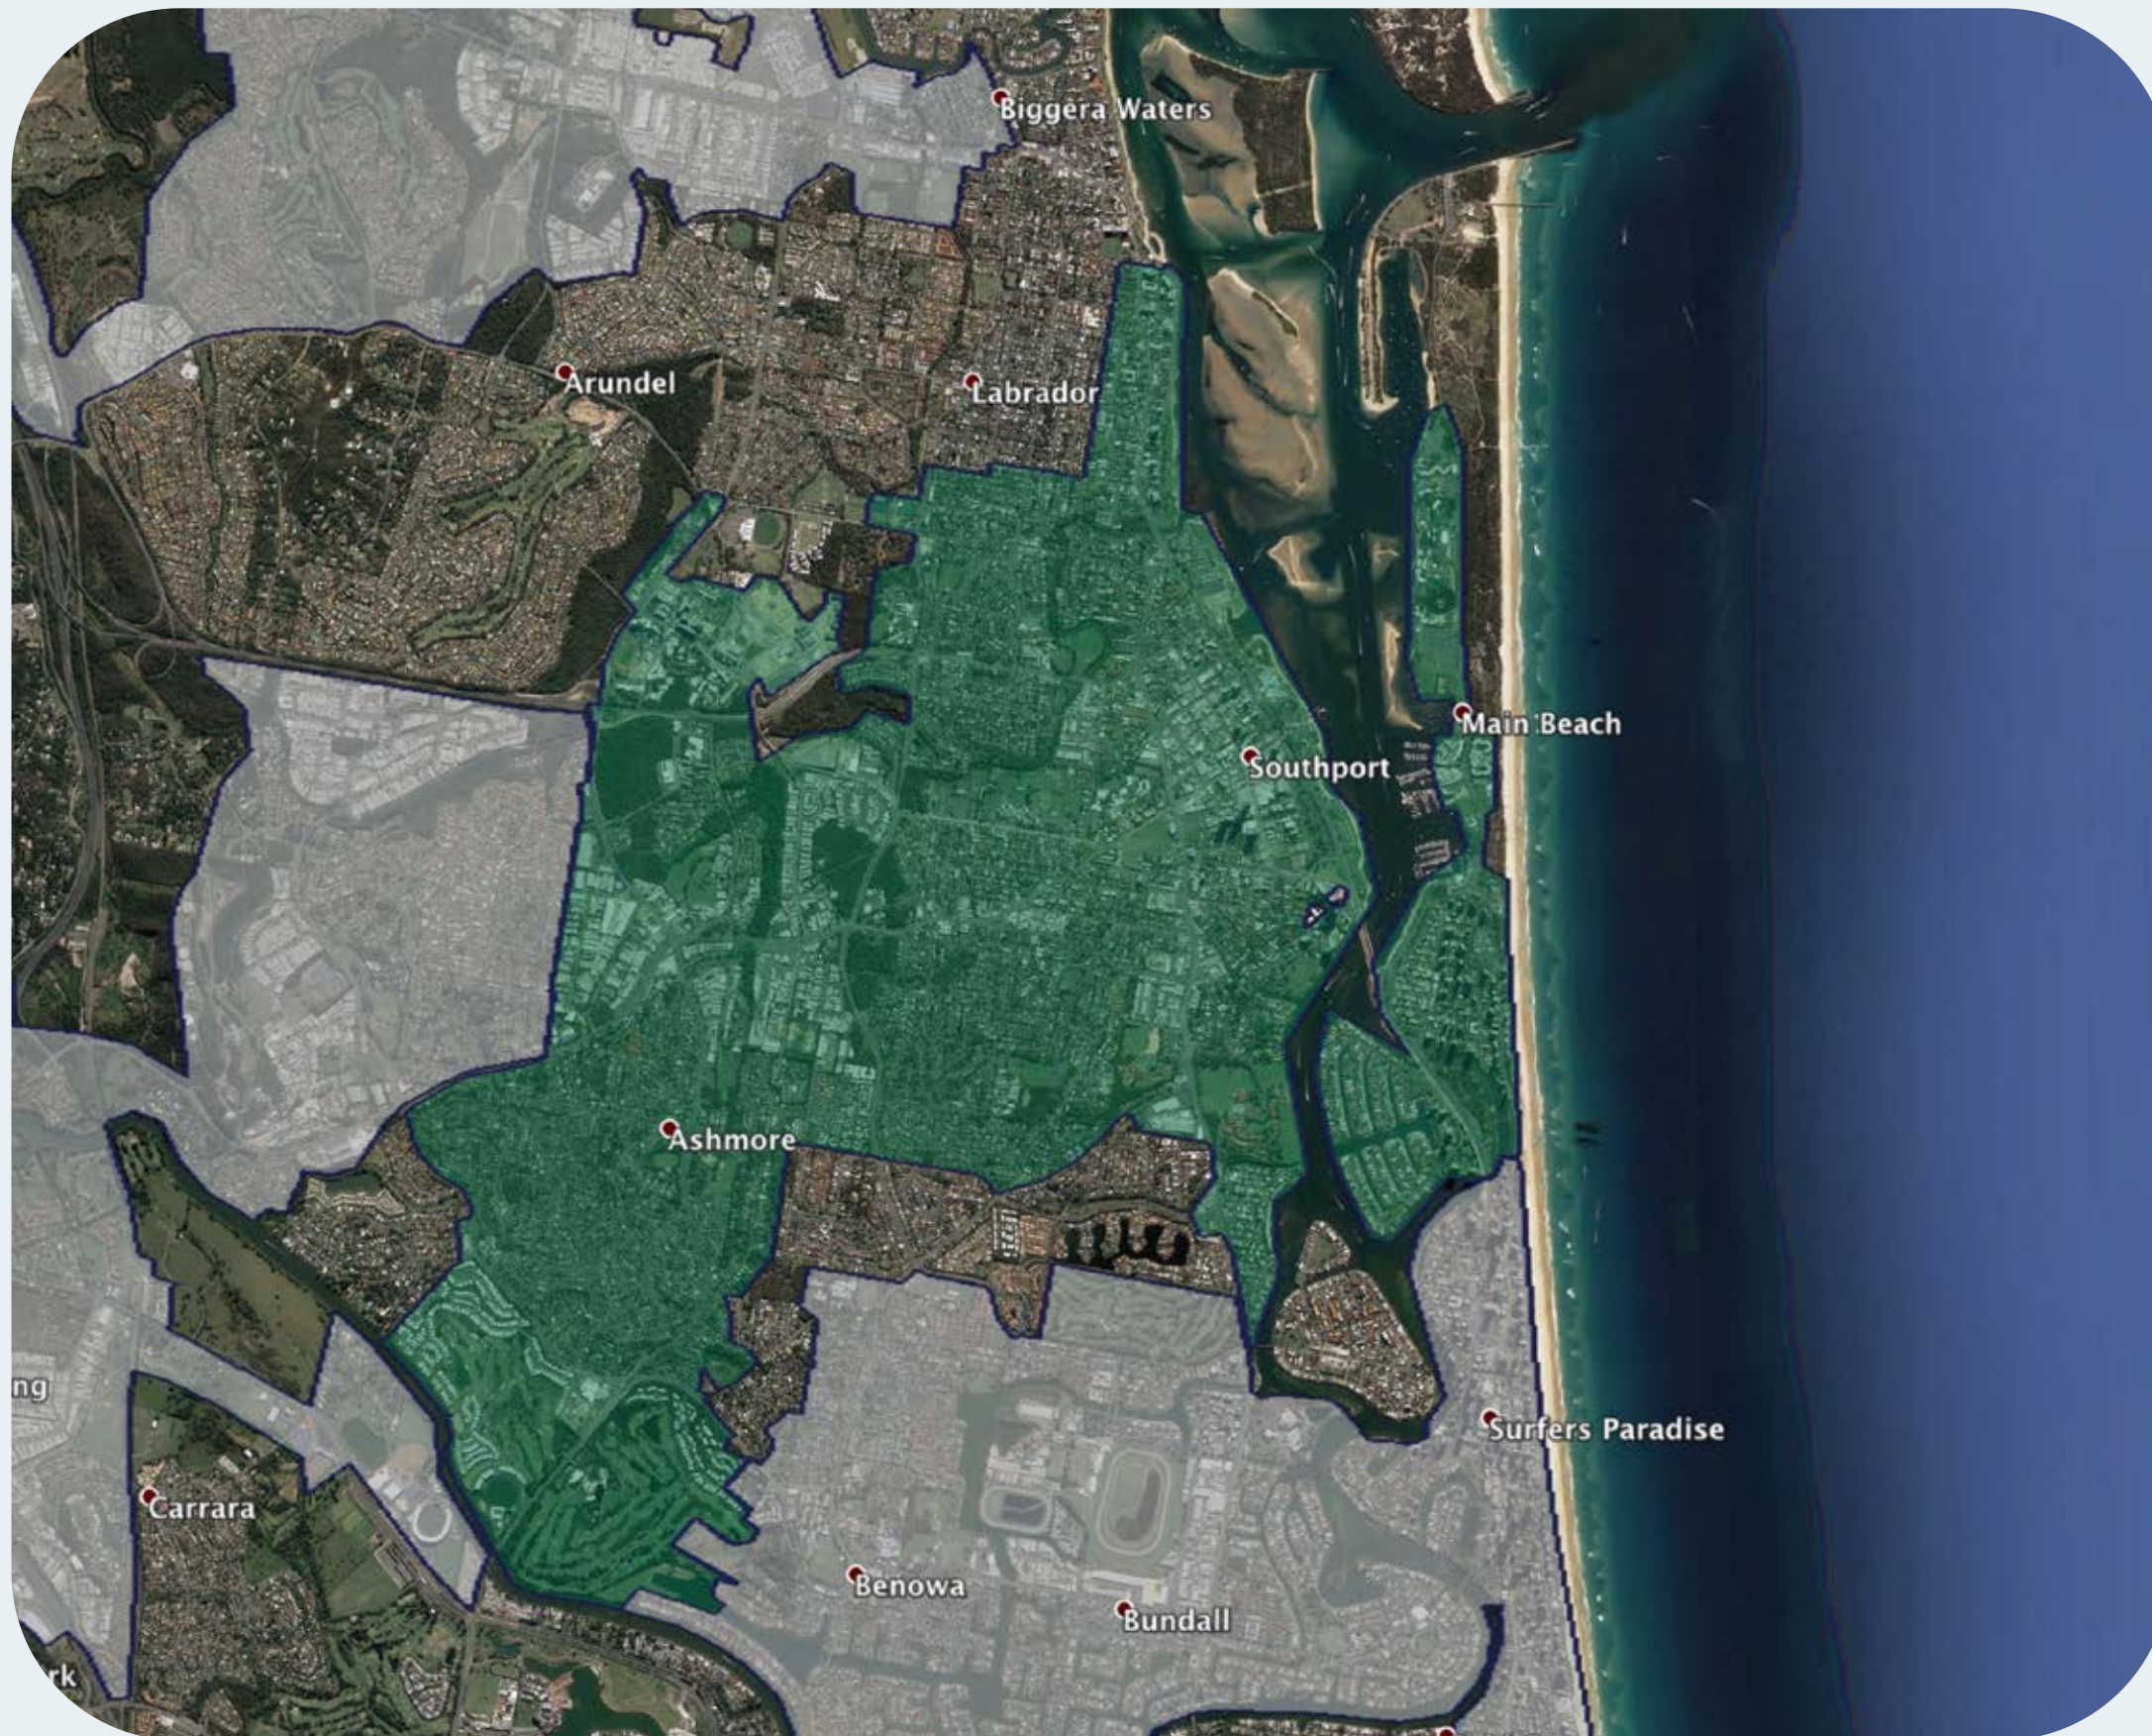

nbn™ Business Fibre Zone indicative map – Southport and surrounds

The **nbn™** Business Fibre Initiative is available to businesses right across the country.

The areas highlighted on this map, are part of an **nbn™** Business Fibre Zone that is eligible for business **nbn™** Enterprise Ethernet.