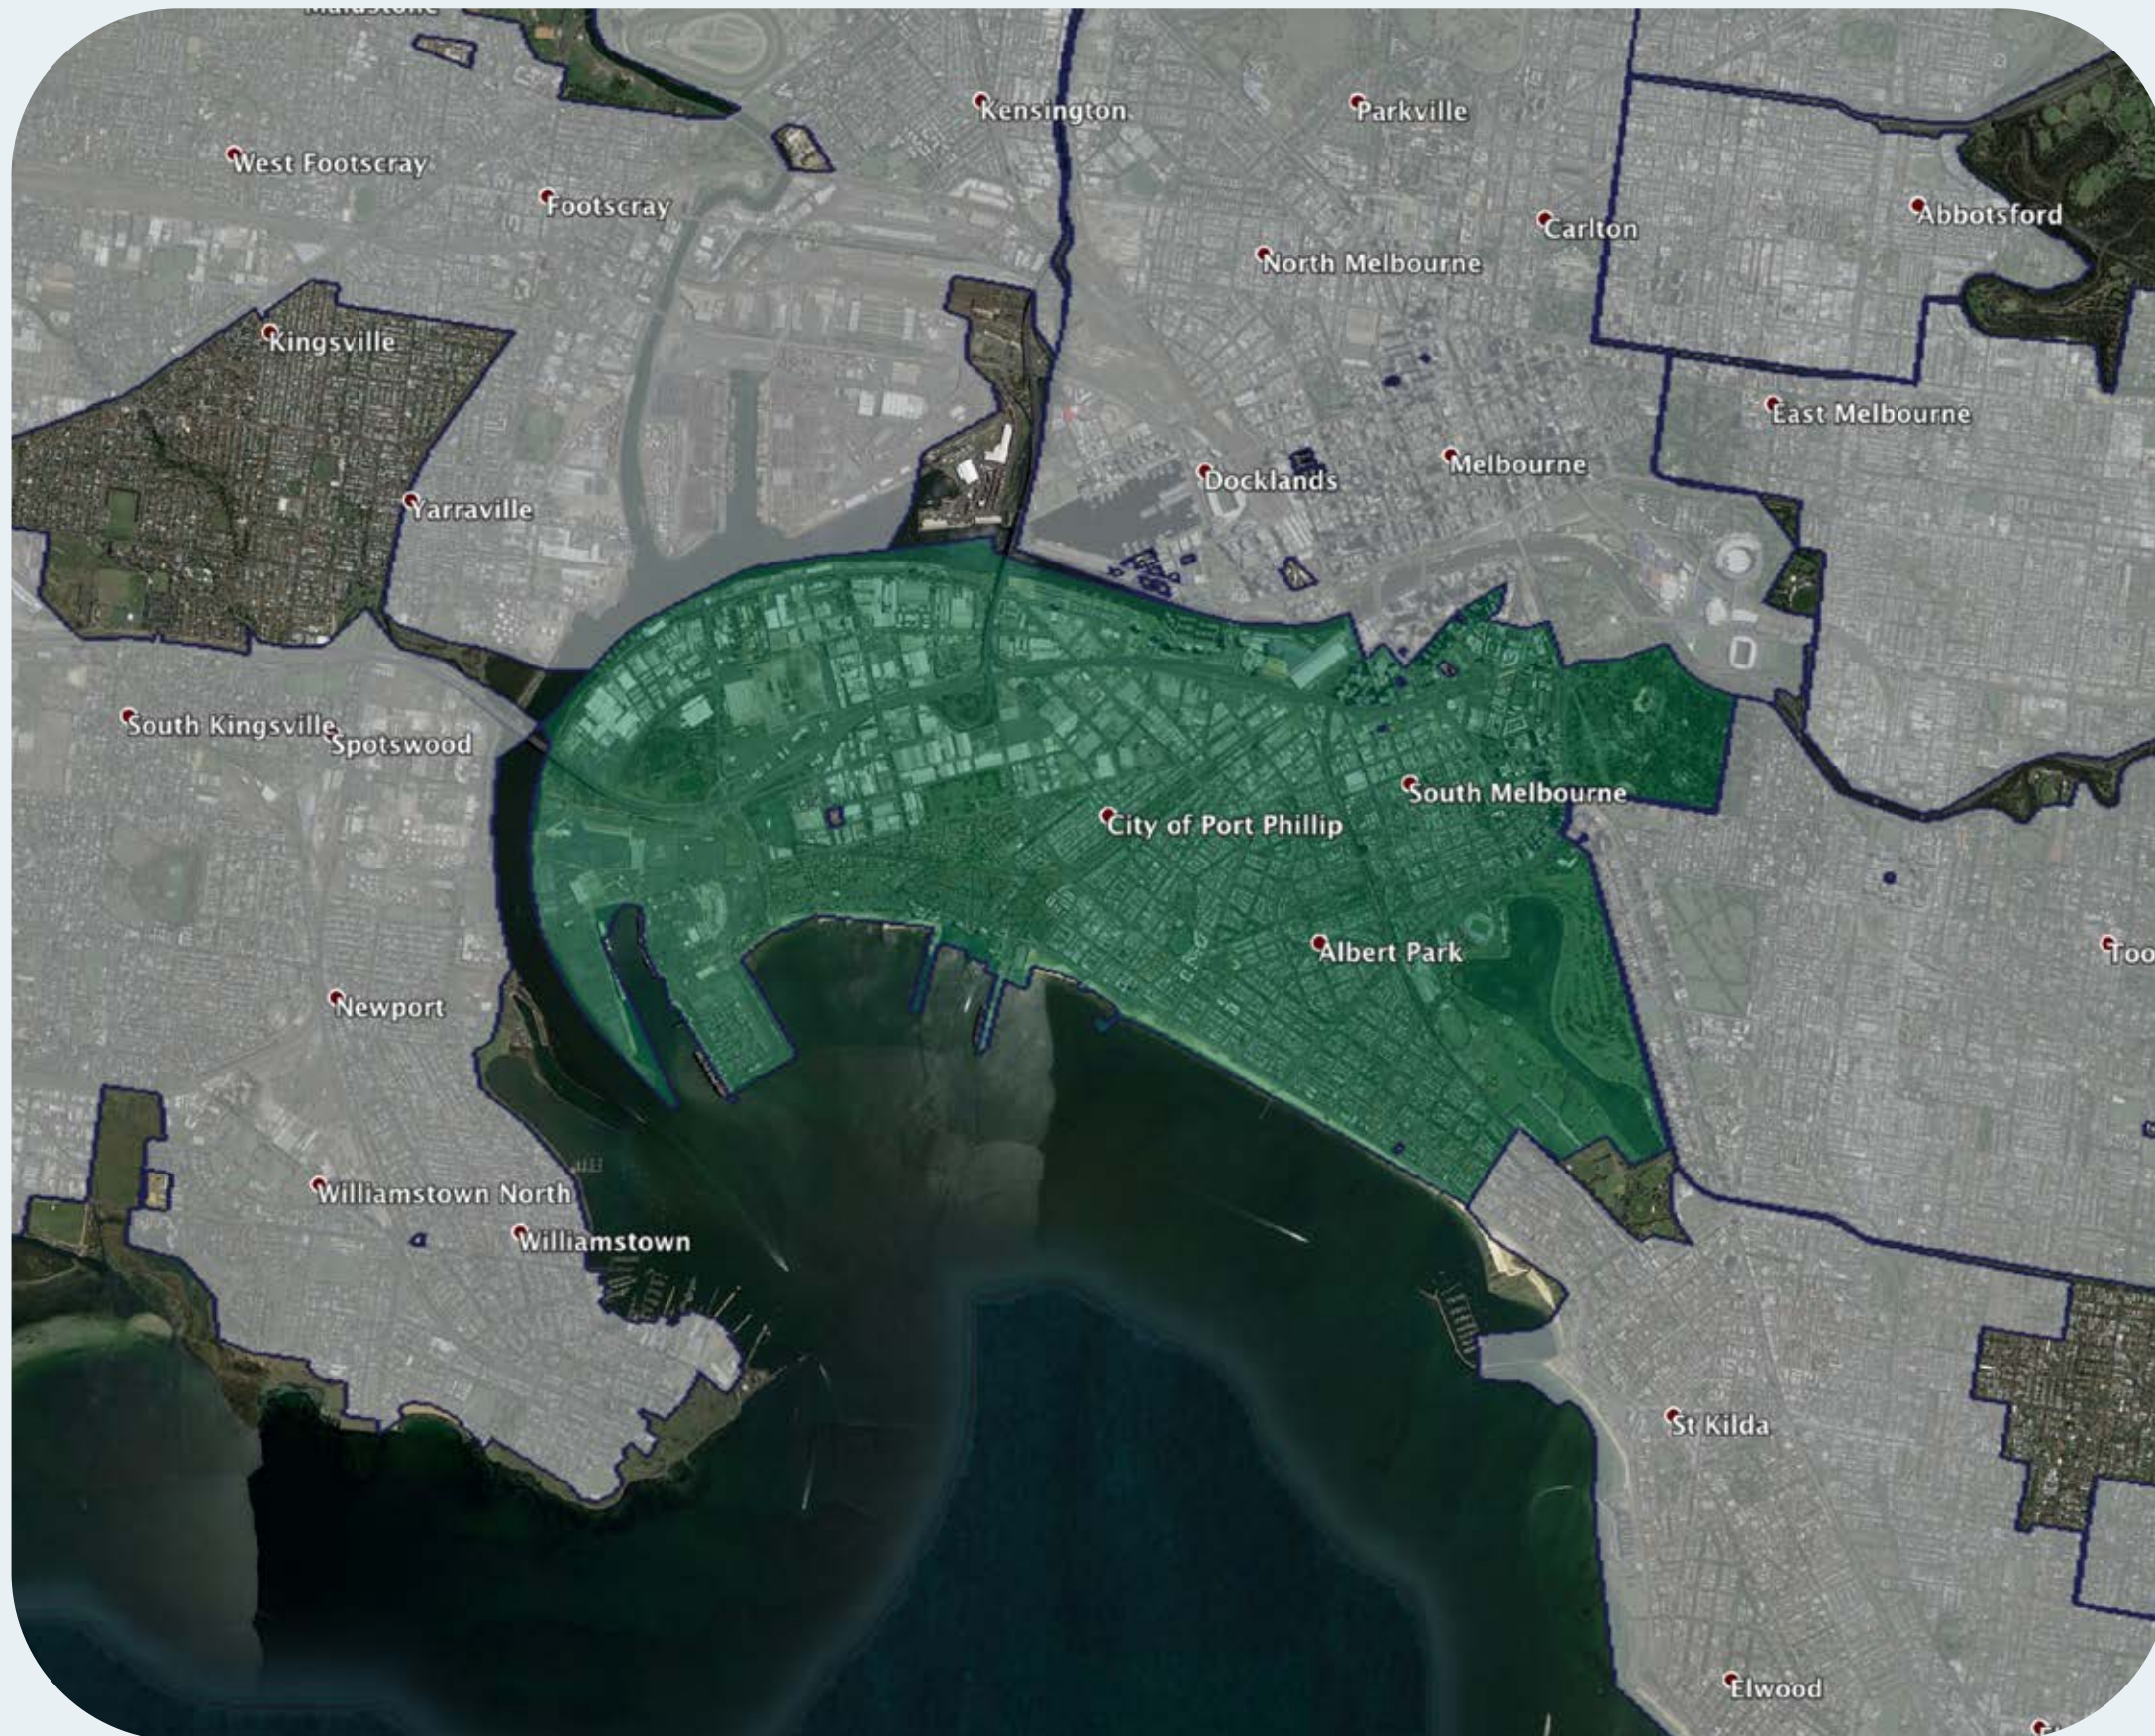

# nbn™ Business Fibre Zone indicative map – South Melbourne and surrounds

The **nbn™** Business Fibre Initiative is available to businesses right across the country.

The areas highlighted on this map, are part of an **nbn™** Business Fibre Zone that is eligible for business **nbn™** Enterprise Ethernet.

## Key

-  nbn™ Business Fibre Zone
-  Adjacent/nearby nbn™ Business Fibre Zone (where relevant)