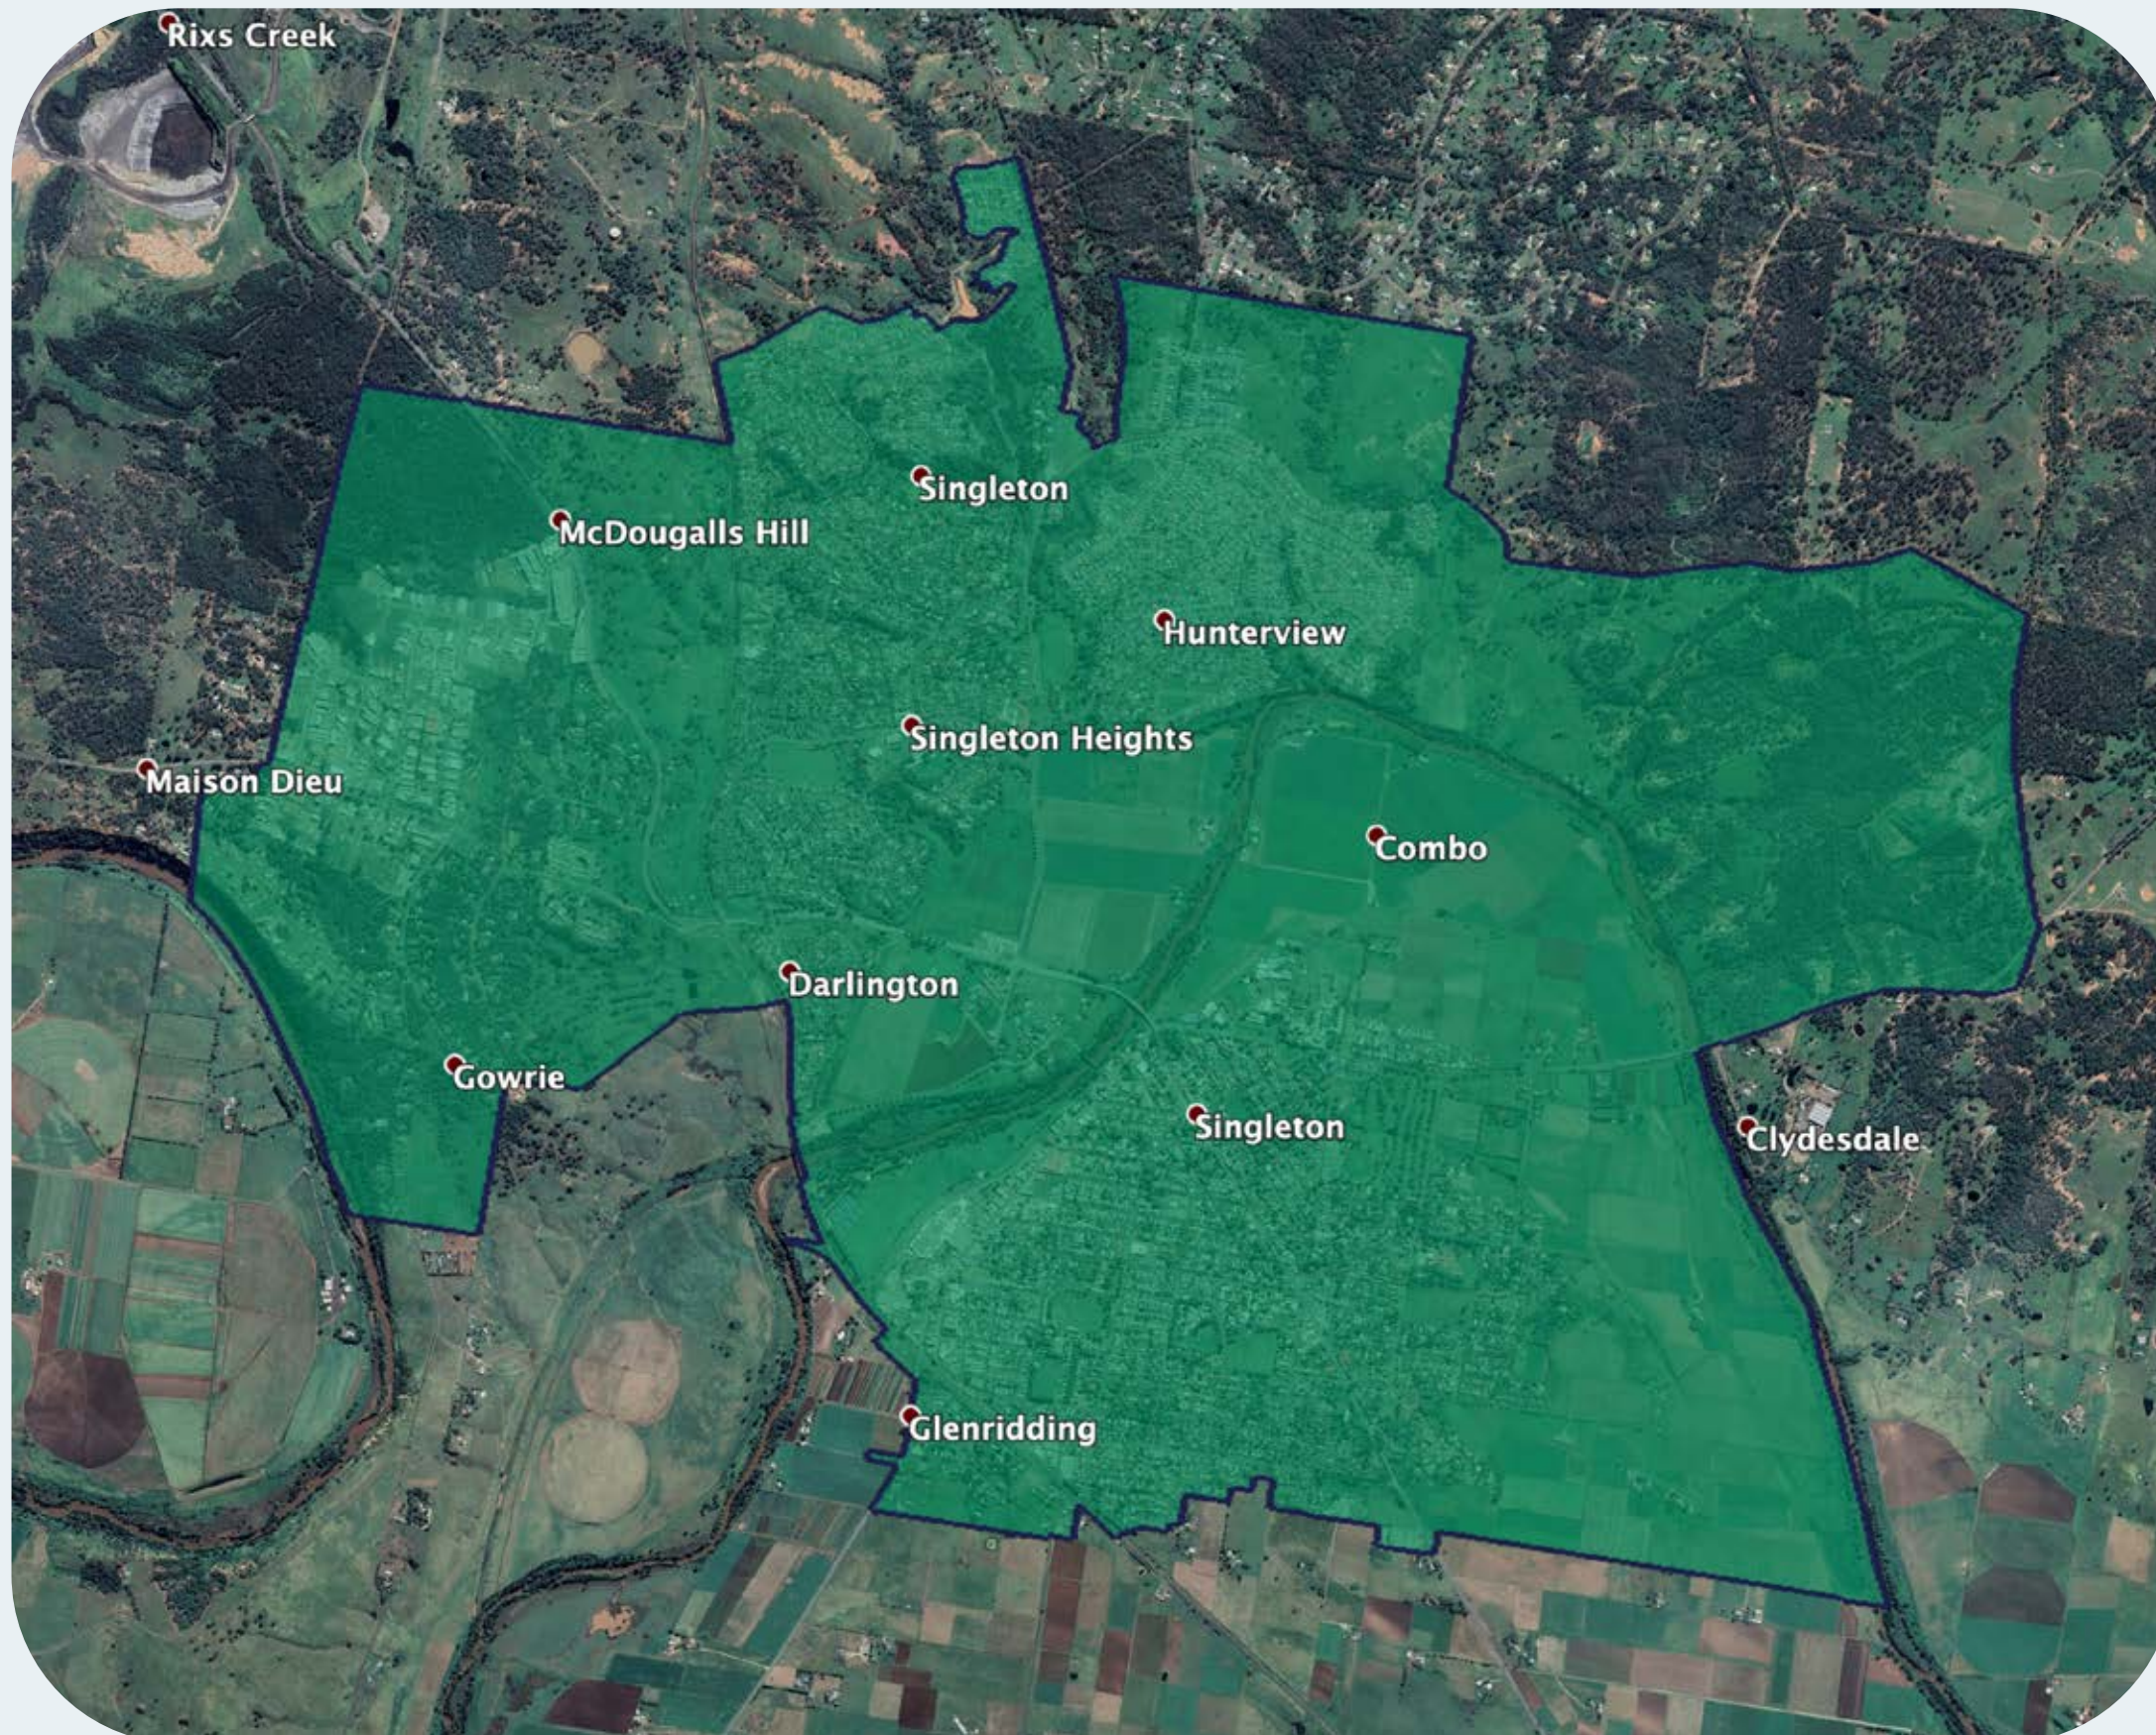

# nbn™ Business Fibre Zone indicative map – Singleton and surrounds

The **nbn™** Business Fibre Initiative is available to businesses right across the country.

The area highlighted on this map, is part of an **nbn™** Business Fibre Zone that is eligible for business **nbn™** Enterprise Ethernet.

## Key

-  **nbn™** Business Fibre Zone
-  Adjacent/nearby **nbn™** Business Fibre Zone (where relevant)