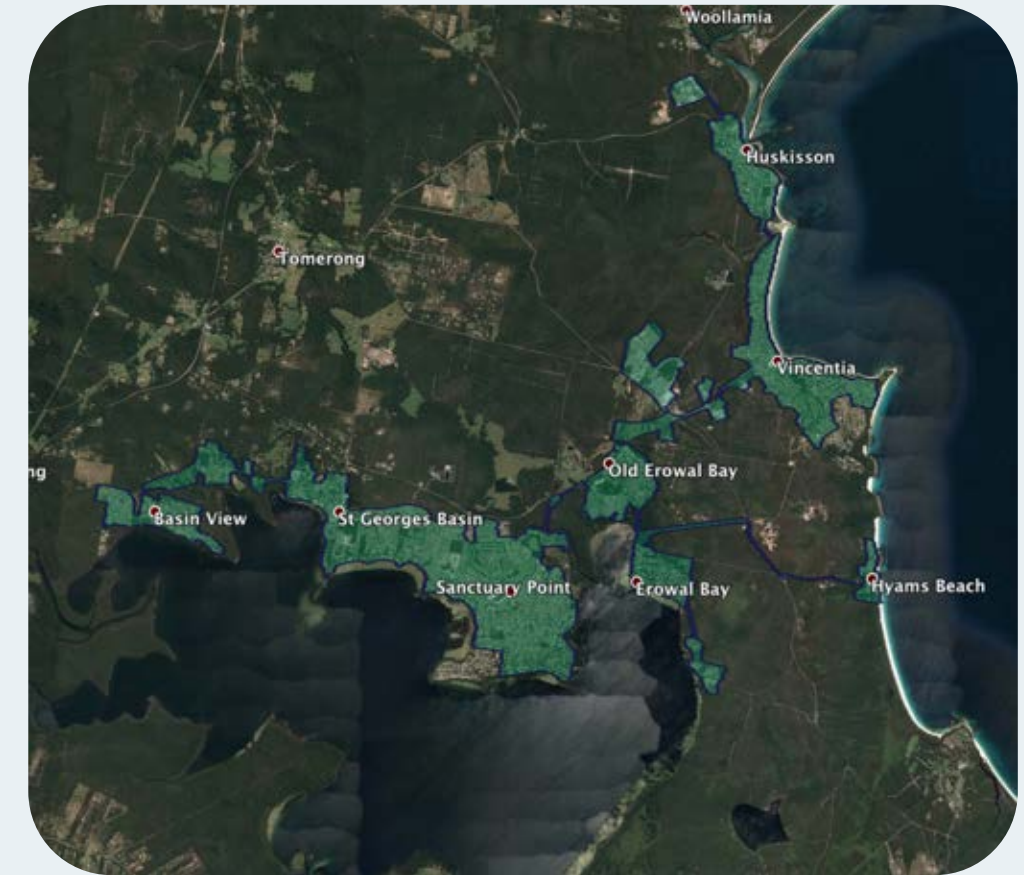

nbn™ Business Fibre Zone indicative map – Shoalhaven and surrounds

The **nbn™** Business Fibre Initiative is available to businesses right across the country.

The areas highlighted on this map, are part of an **nbn™** Business Fibre Zone that is eligible for business **nbn™** Enterprise Ethernet.