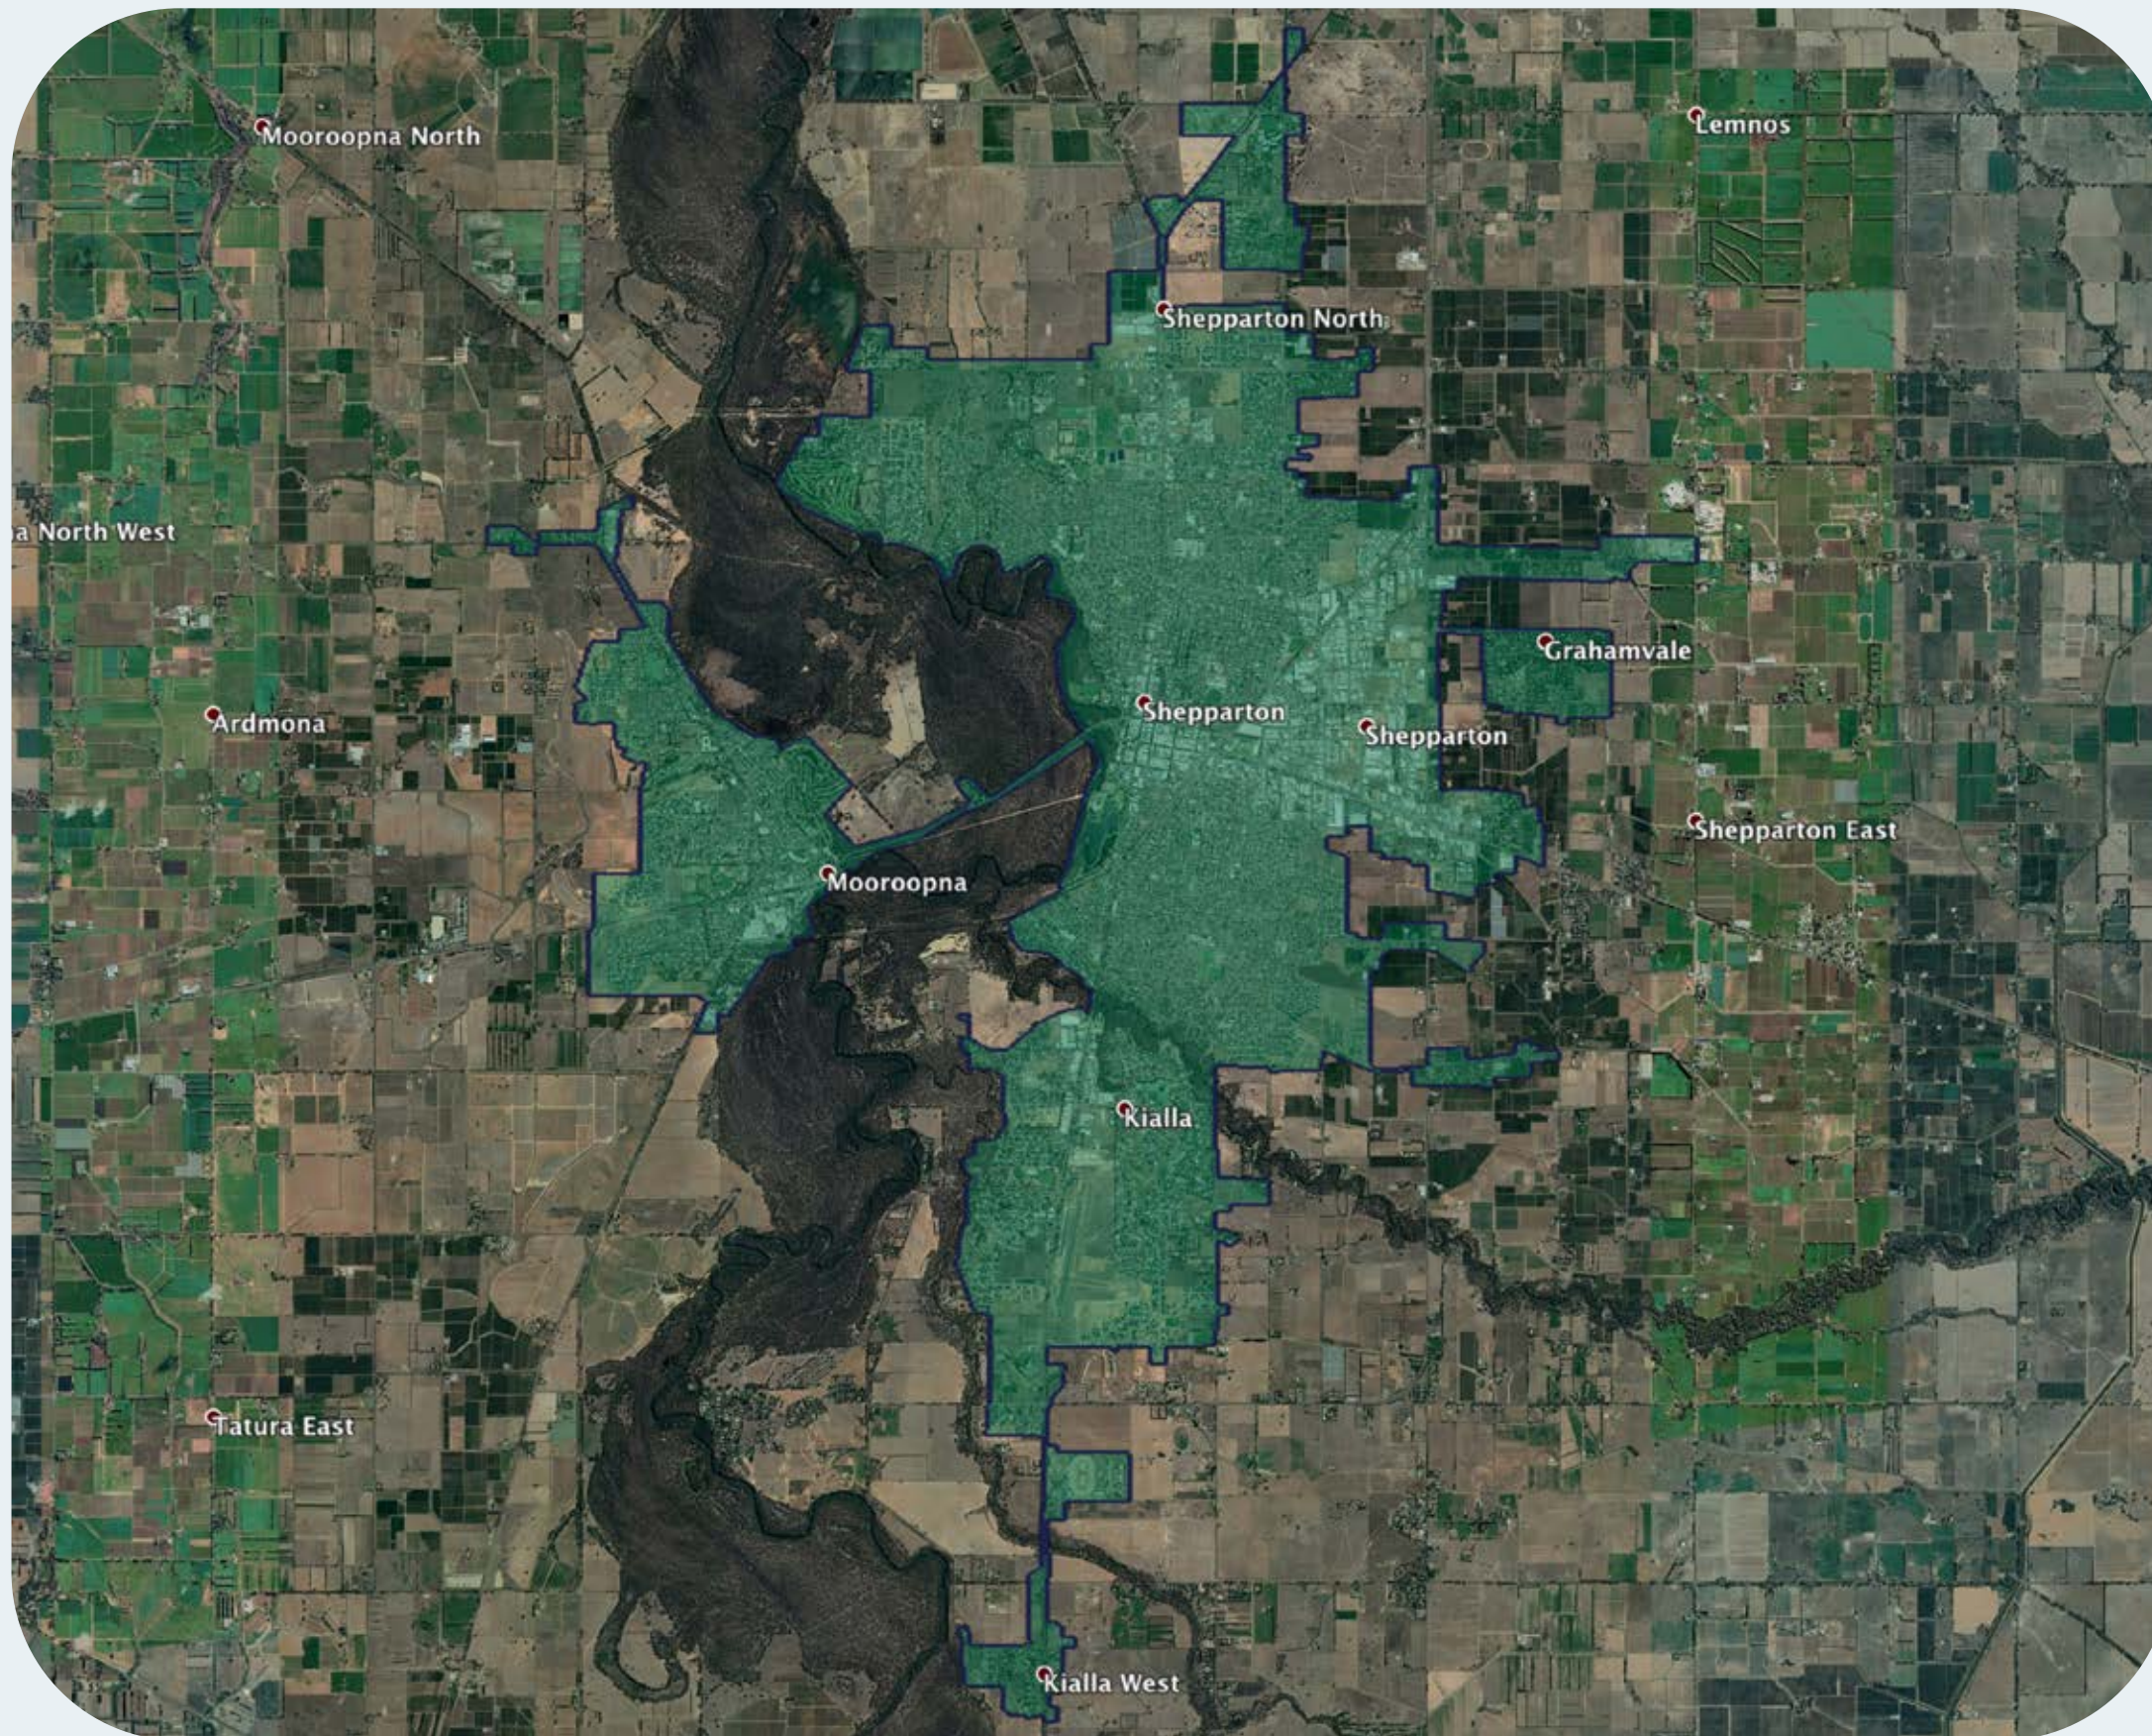

nbn™ Business Fibre Zone indicative map – Shepparton and surrounds

The **nbn™** Business Fibre Initiative is available to businesses right across the country.

The area highlighted on this map, is part of an **nbn™** Business Fibre Zone that is eligible for business **nbn™** Enterprise Ethernet.