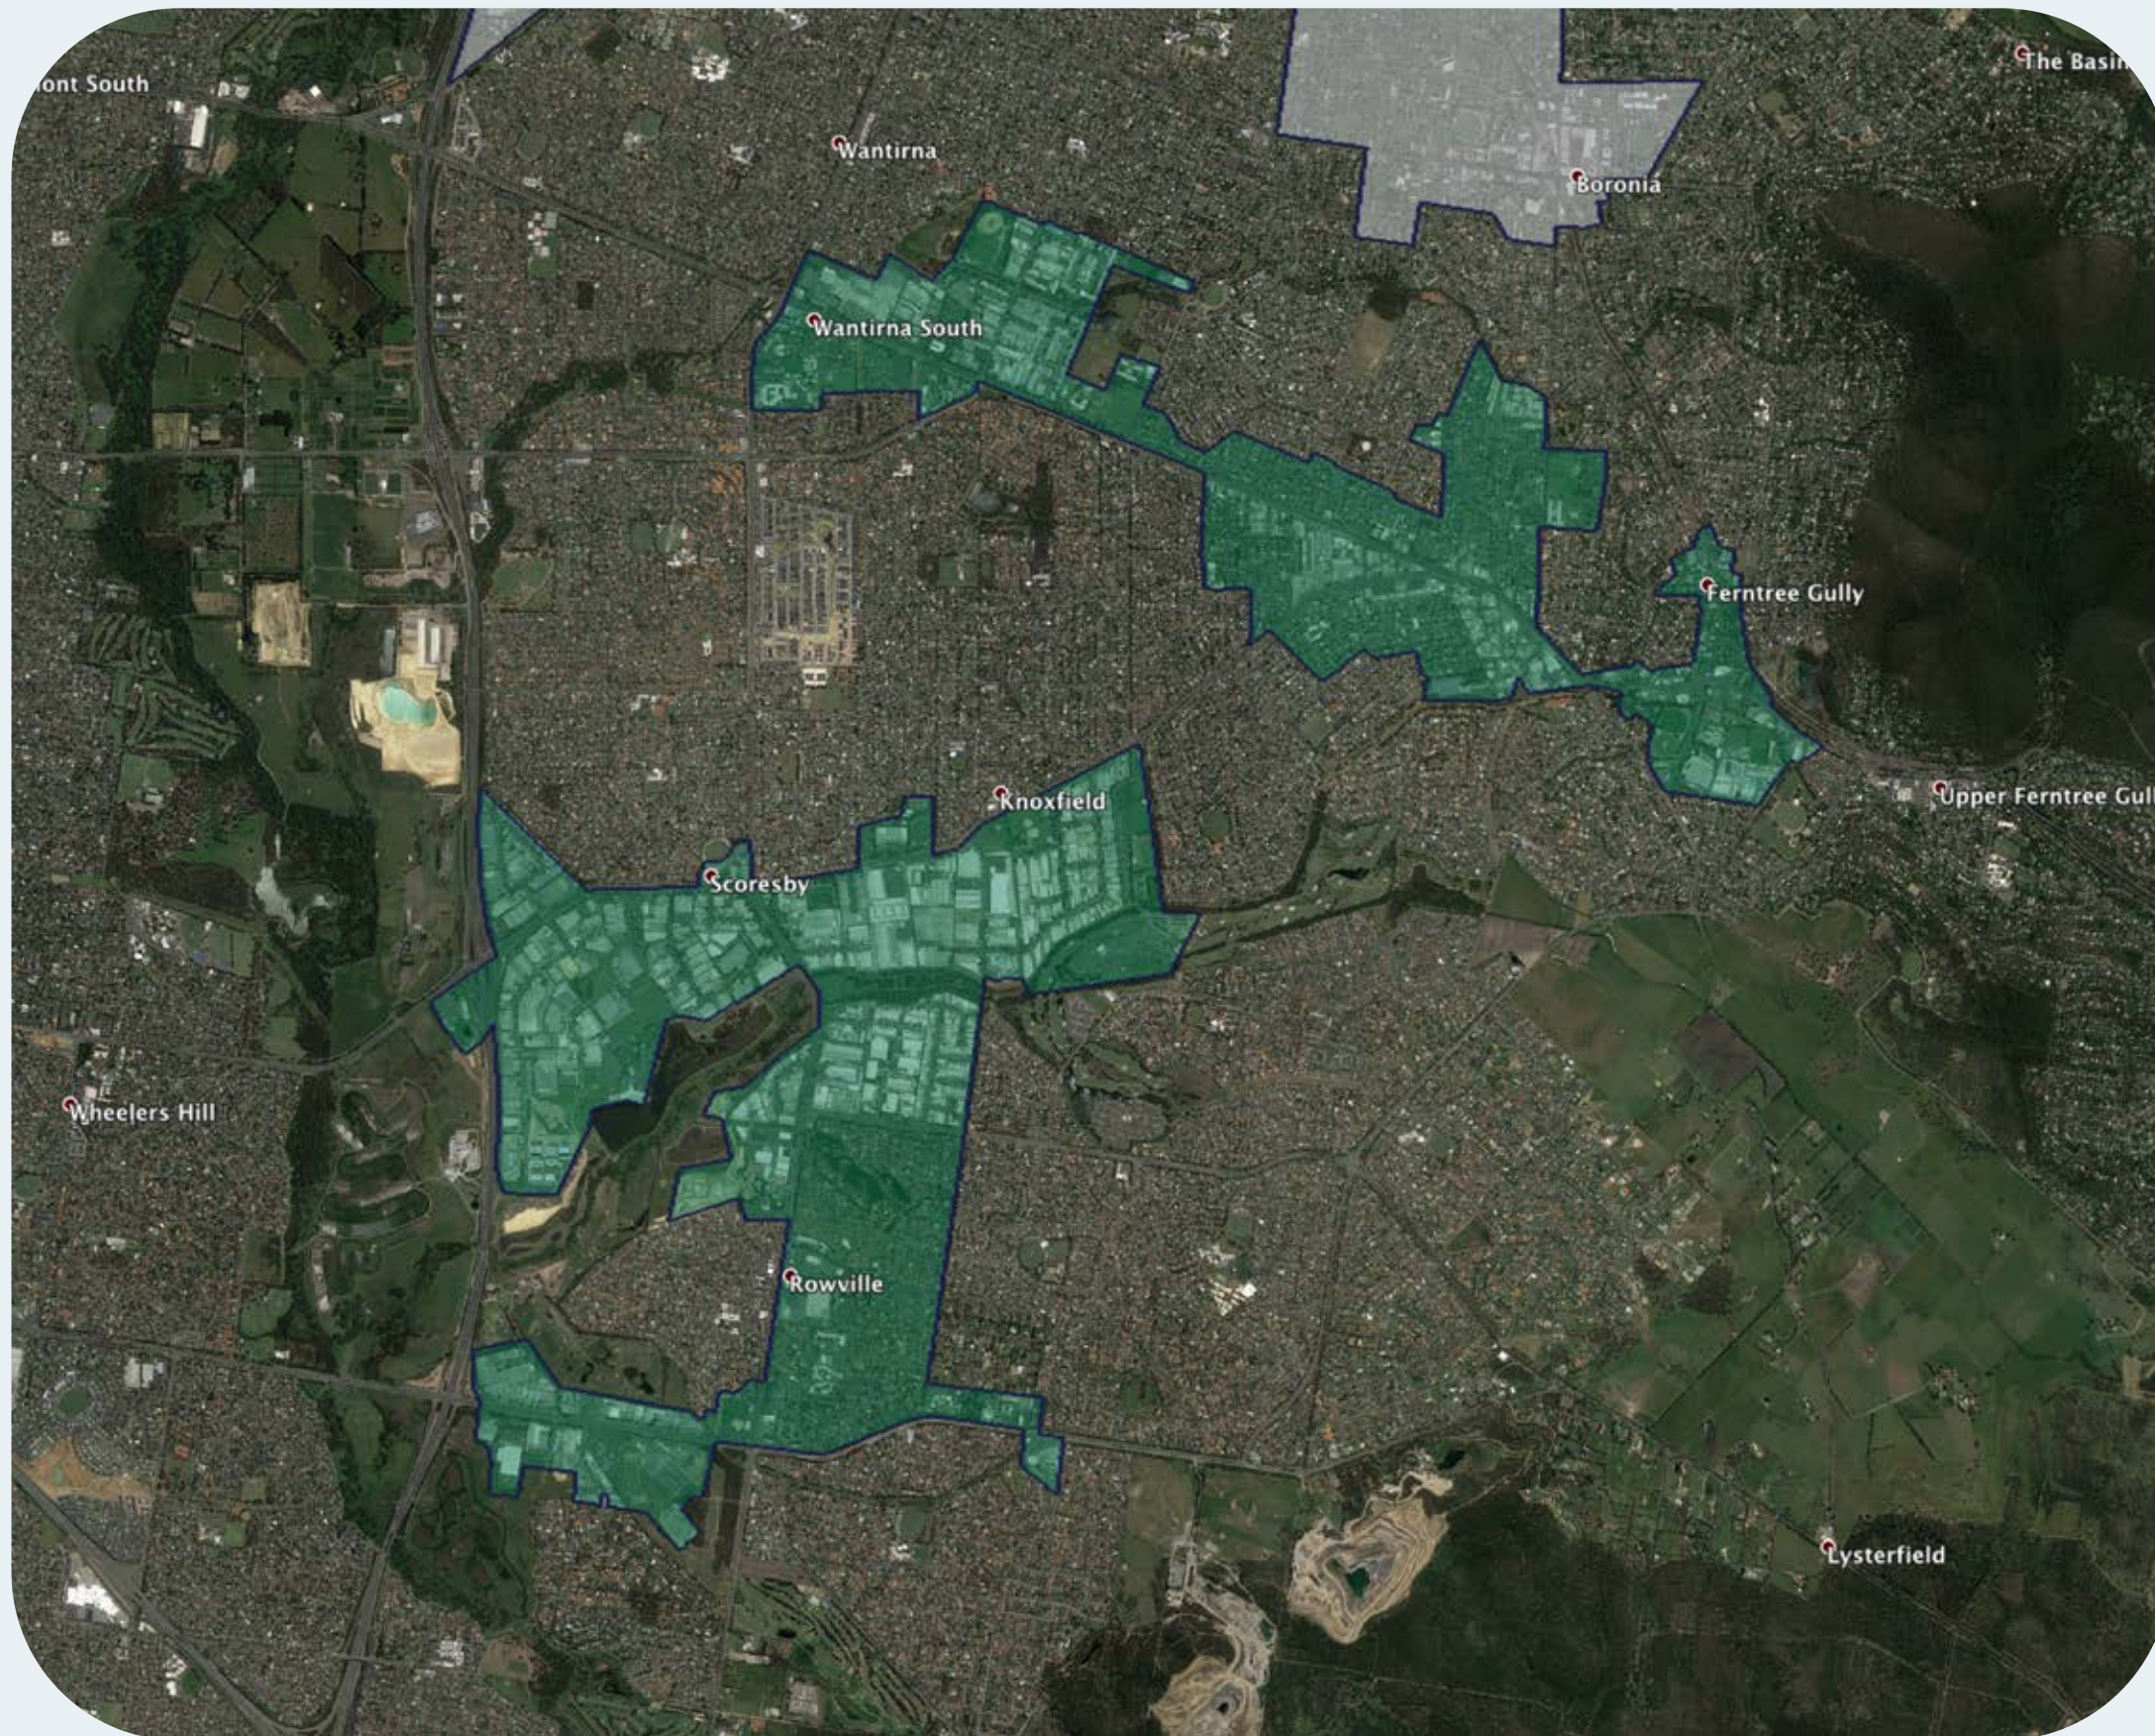

# nbn™ Business Fibre Zone indicative map – Scoresby - Ferntree Gully and surrounds

The **nbn™** Business Fibre Initiative is available to businesses right across the country.

The areas highlighted on this map, are part of an **nbn™** Business Fibre Zone that is eligible for business **nbn™** Enterprise Ethernet.

## Key

-  **nbn™** Business Fibre Zone
-  Adjacent/nearby **nbn™** Business Fibre Zone (where relevant)