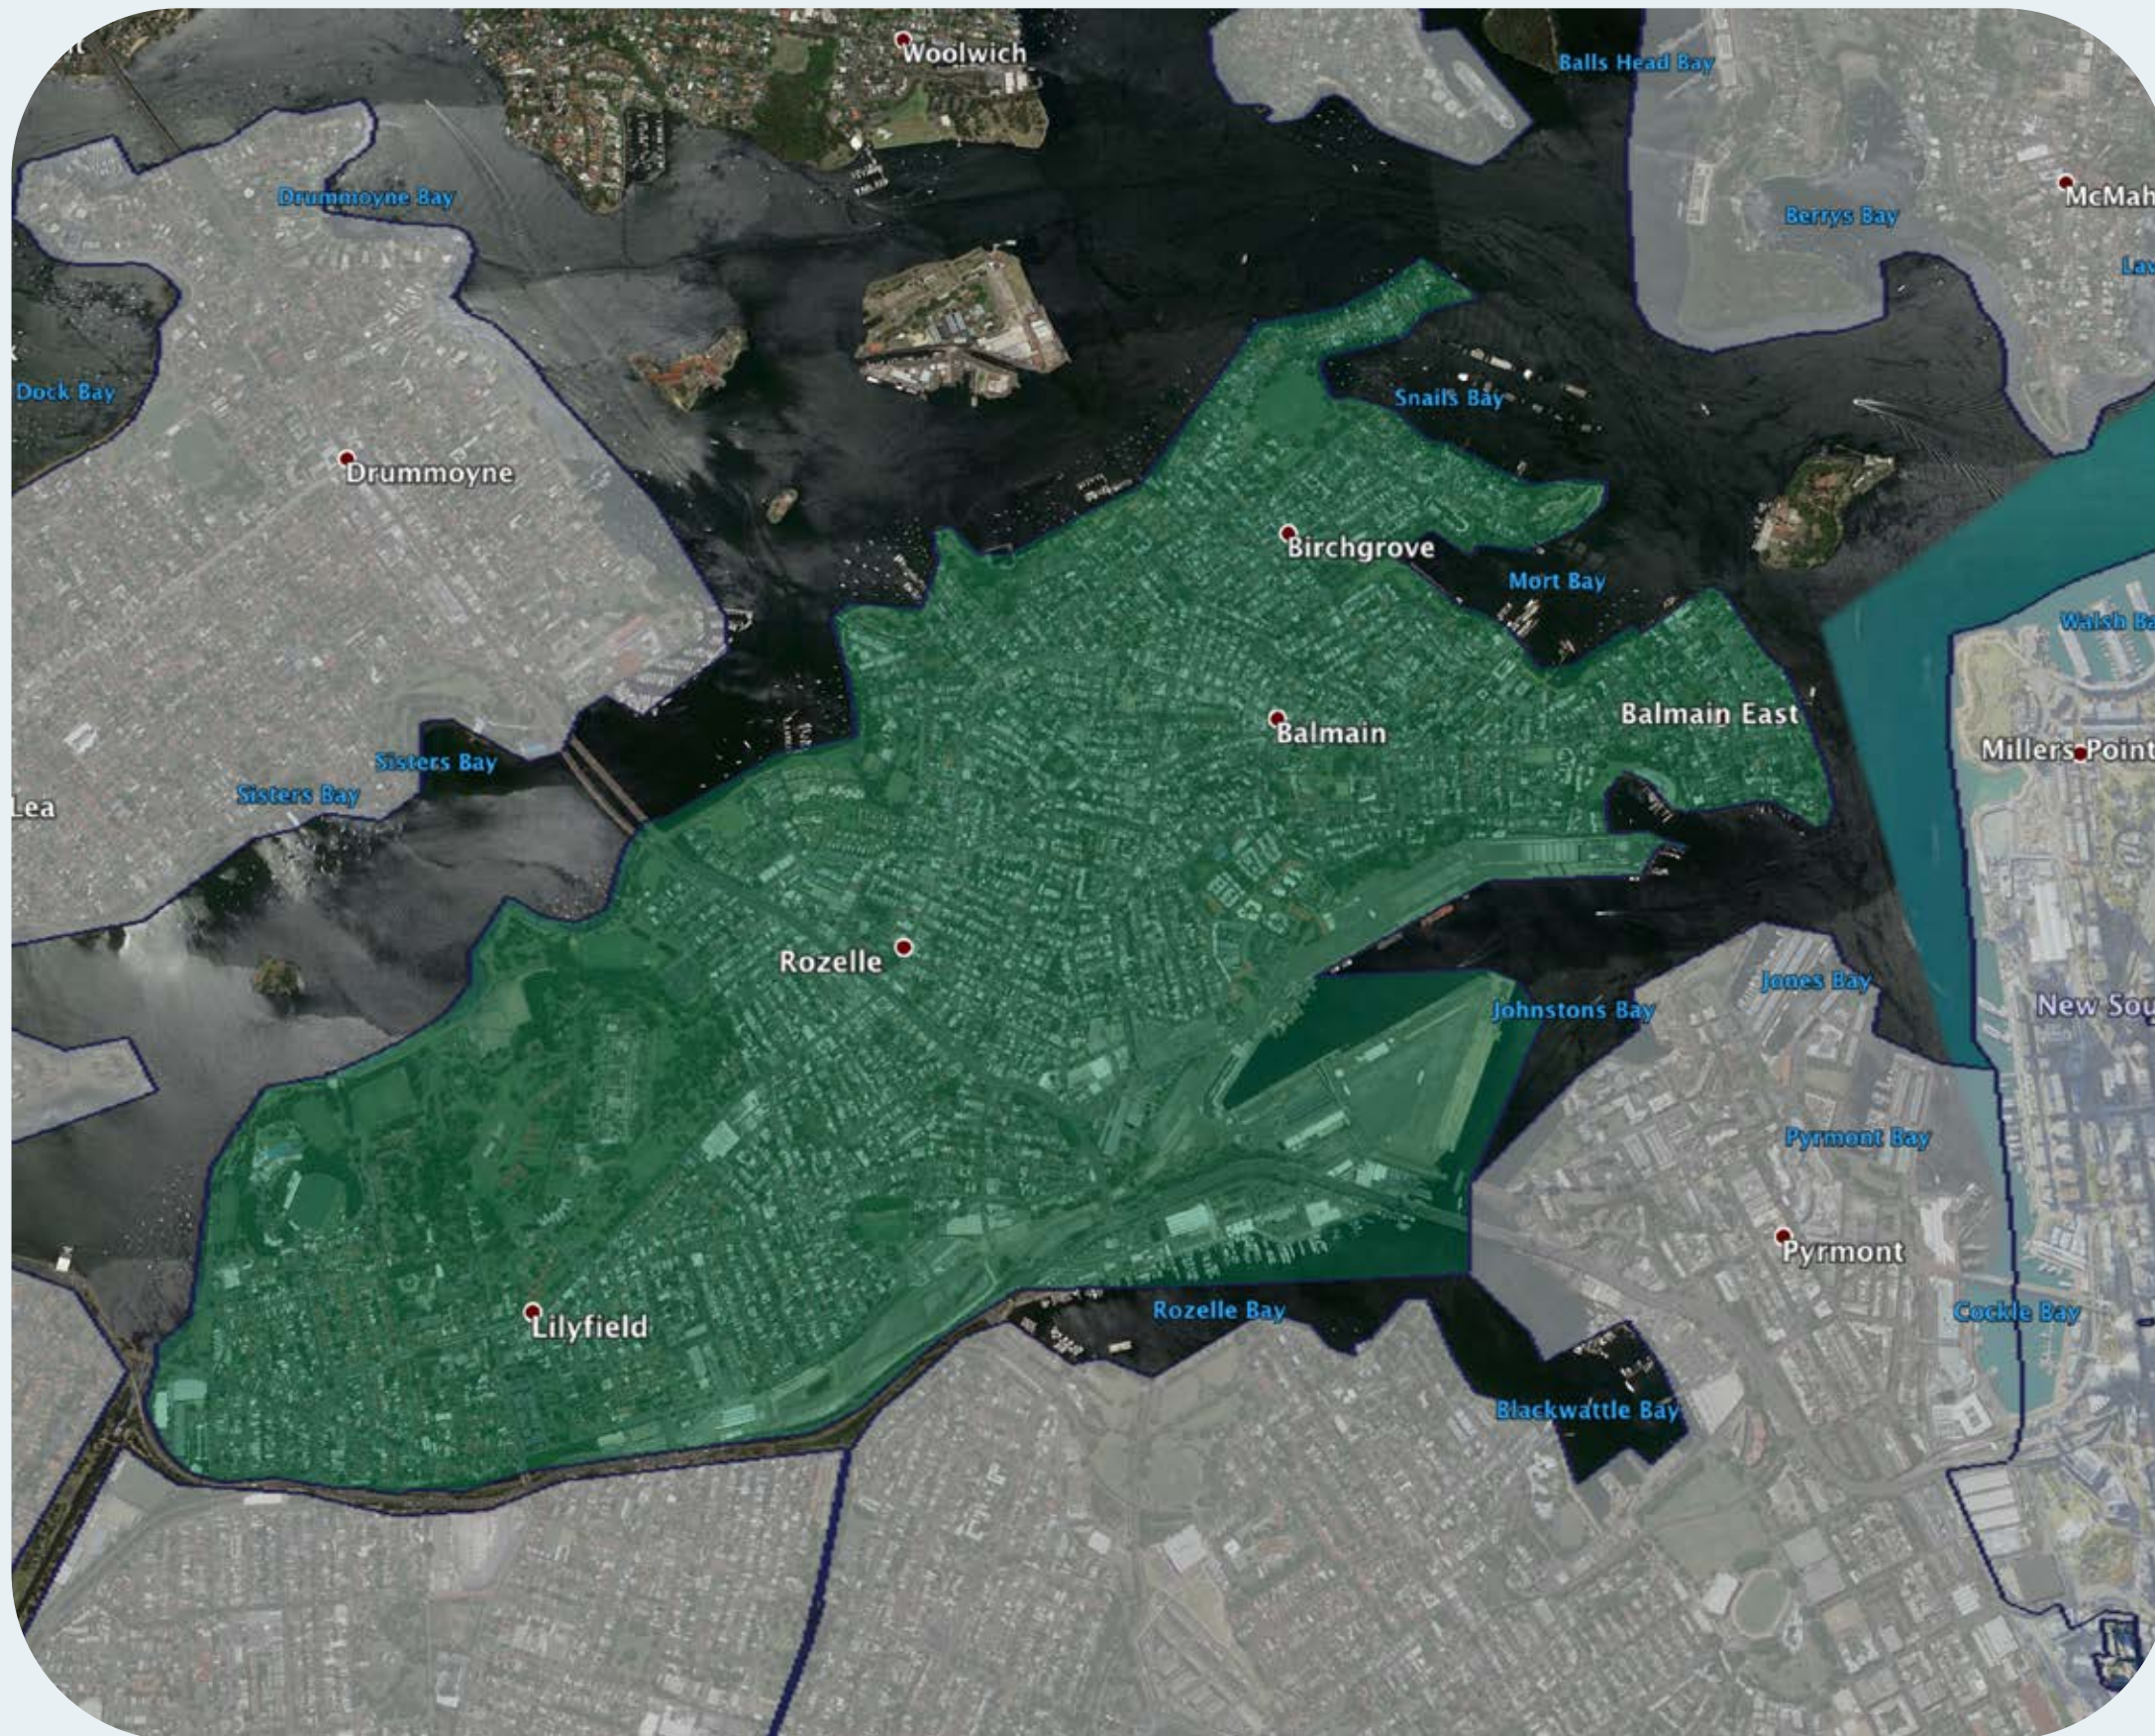

# nbn™ Business Fibre Zone indicative map – Rozelle - Balmain and surrounds

The **nbn™** Business Fibre Initiative is available to businesses right across the country.

The areas highlighted on this map, are part of an **nbn™** Business Fibre Zone that is eligible for business **nbn™** Enterprise Ethernet.

## Key

-  nbn™ Business Fibre Zone
-  Adjacent/nearby nbn™ Business Fibre Zone (where relevant)