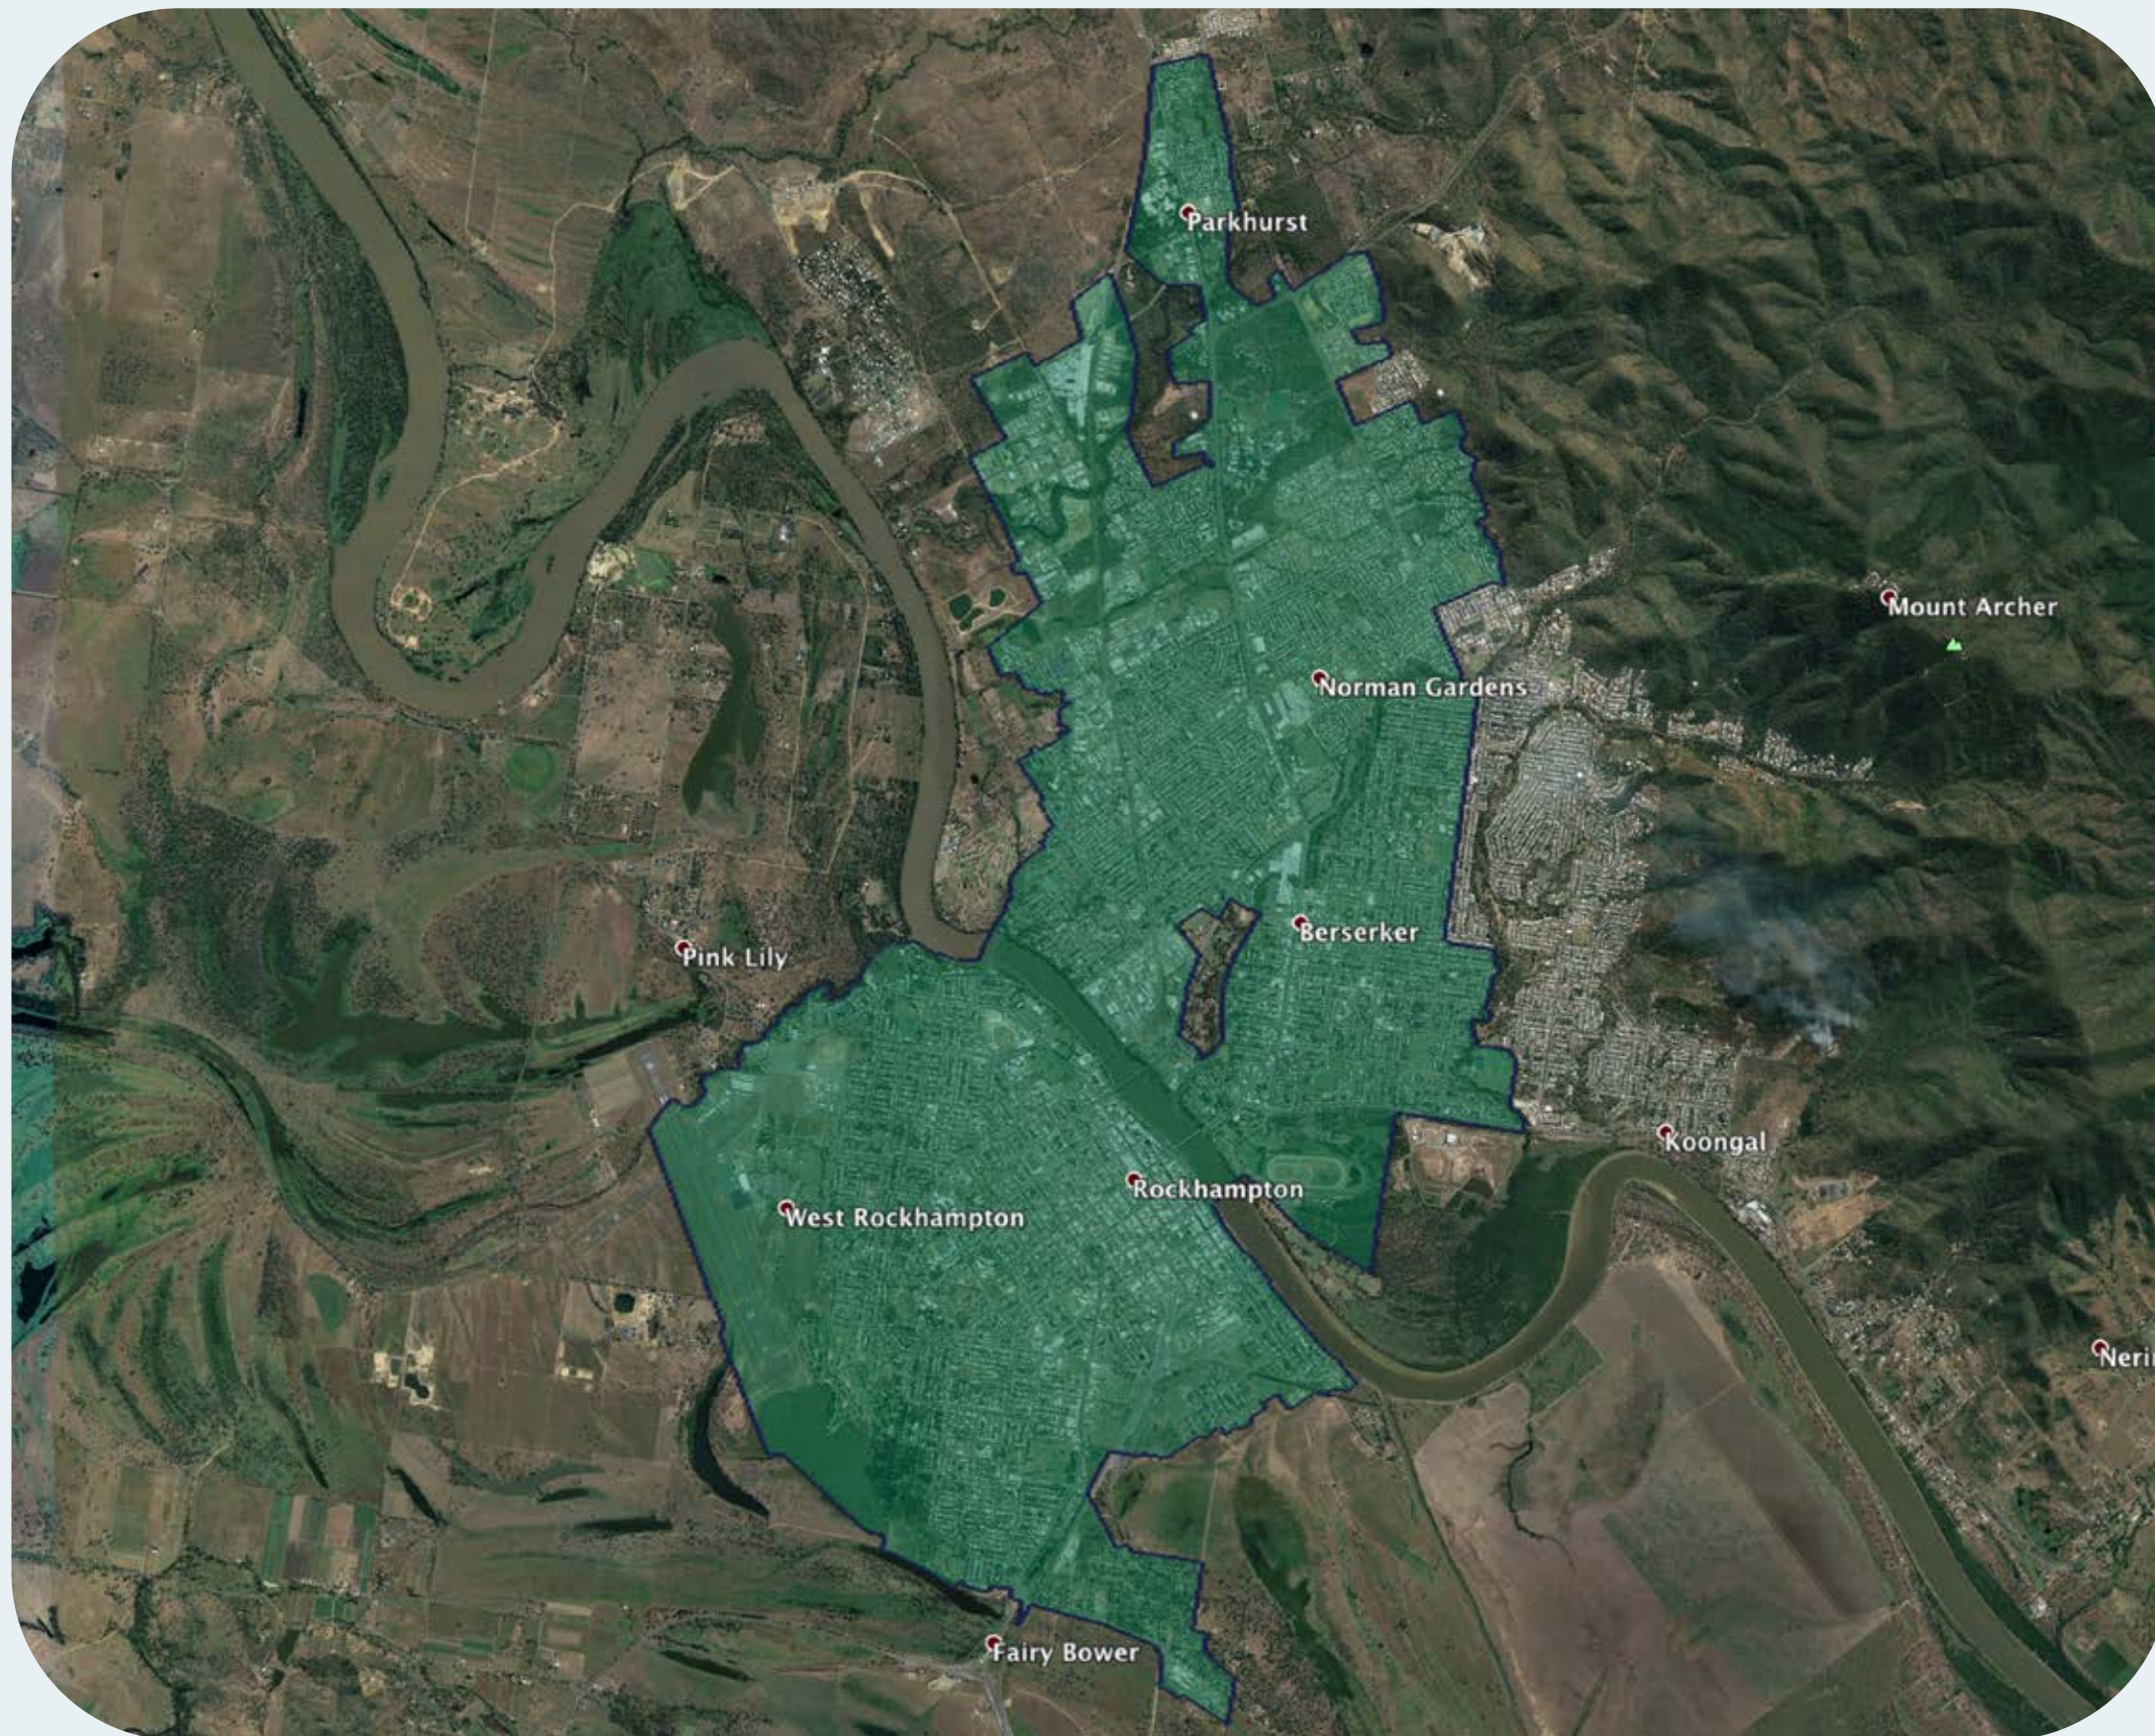

nbn™ Business Fibre Zone indicative map – Rockhampton and surrounds

The **nbn™** Business Fibre Initiative is available to businesses right across the country.

The area highlighted on this map, is part of an **nbn™** Business Fibre Zone that is eligible for business **nbn™** Enterprise Ethernet.

To find out more about the Fibre Initiative contact your service provider on 1300 722 320 or visit nexttelecom.com.au/nbn-enterprise-ethernet

Key

-  **nbn™** Business Fibre Zone
-  Adjacent/nearby **nbn™** Business Fibre Zone (where relevant)