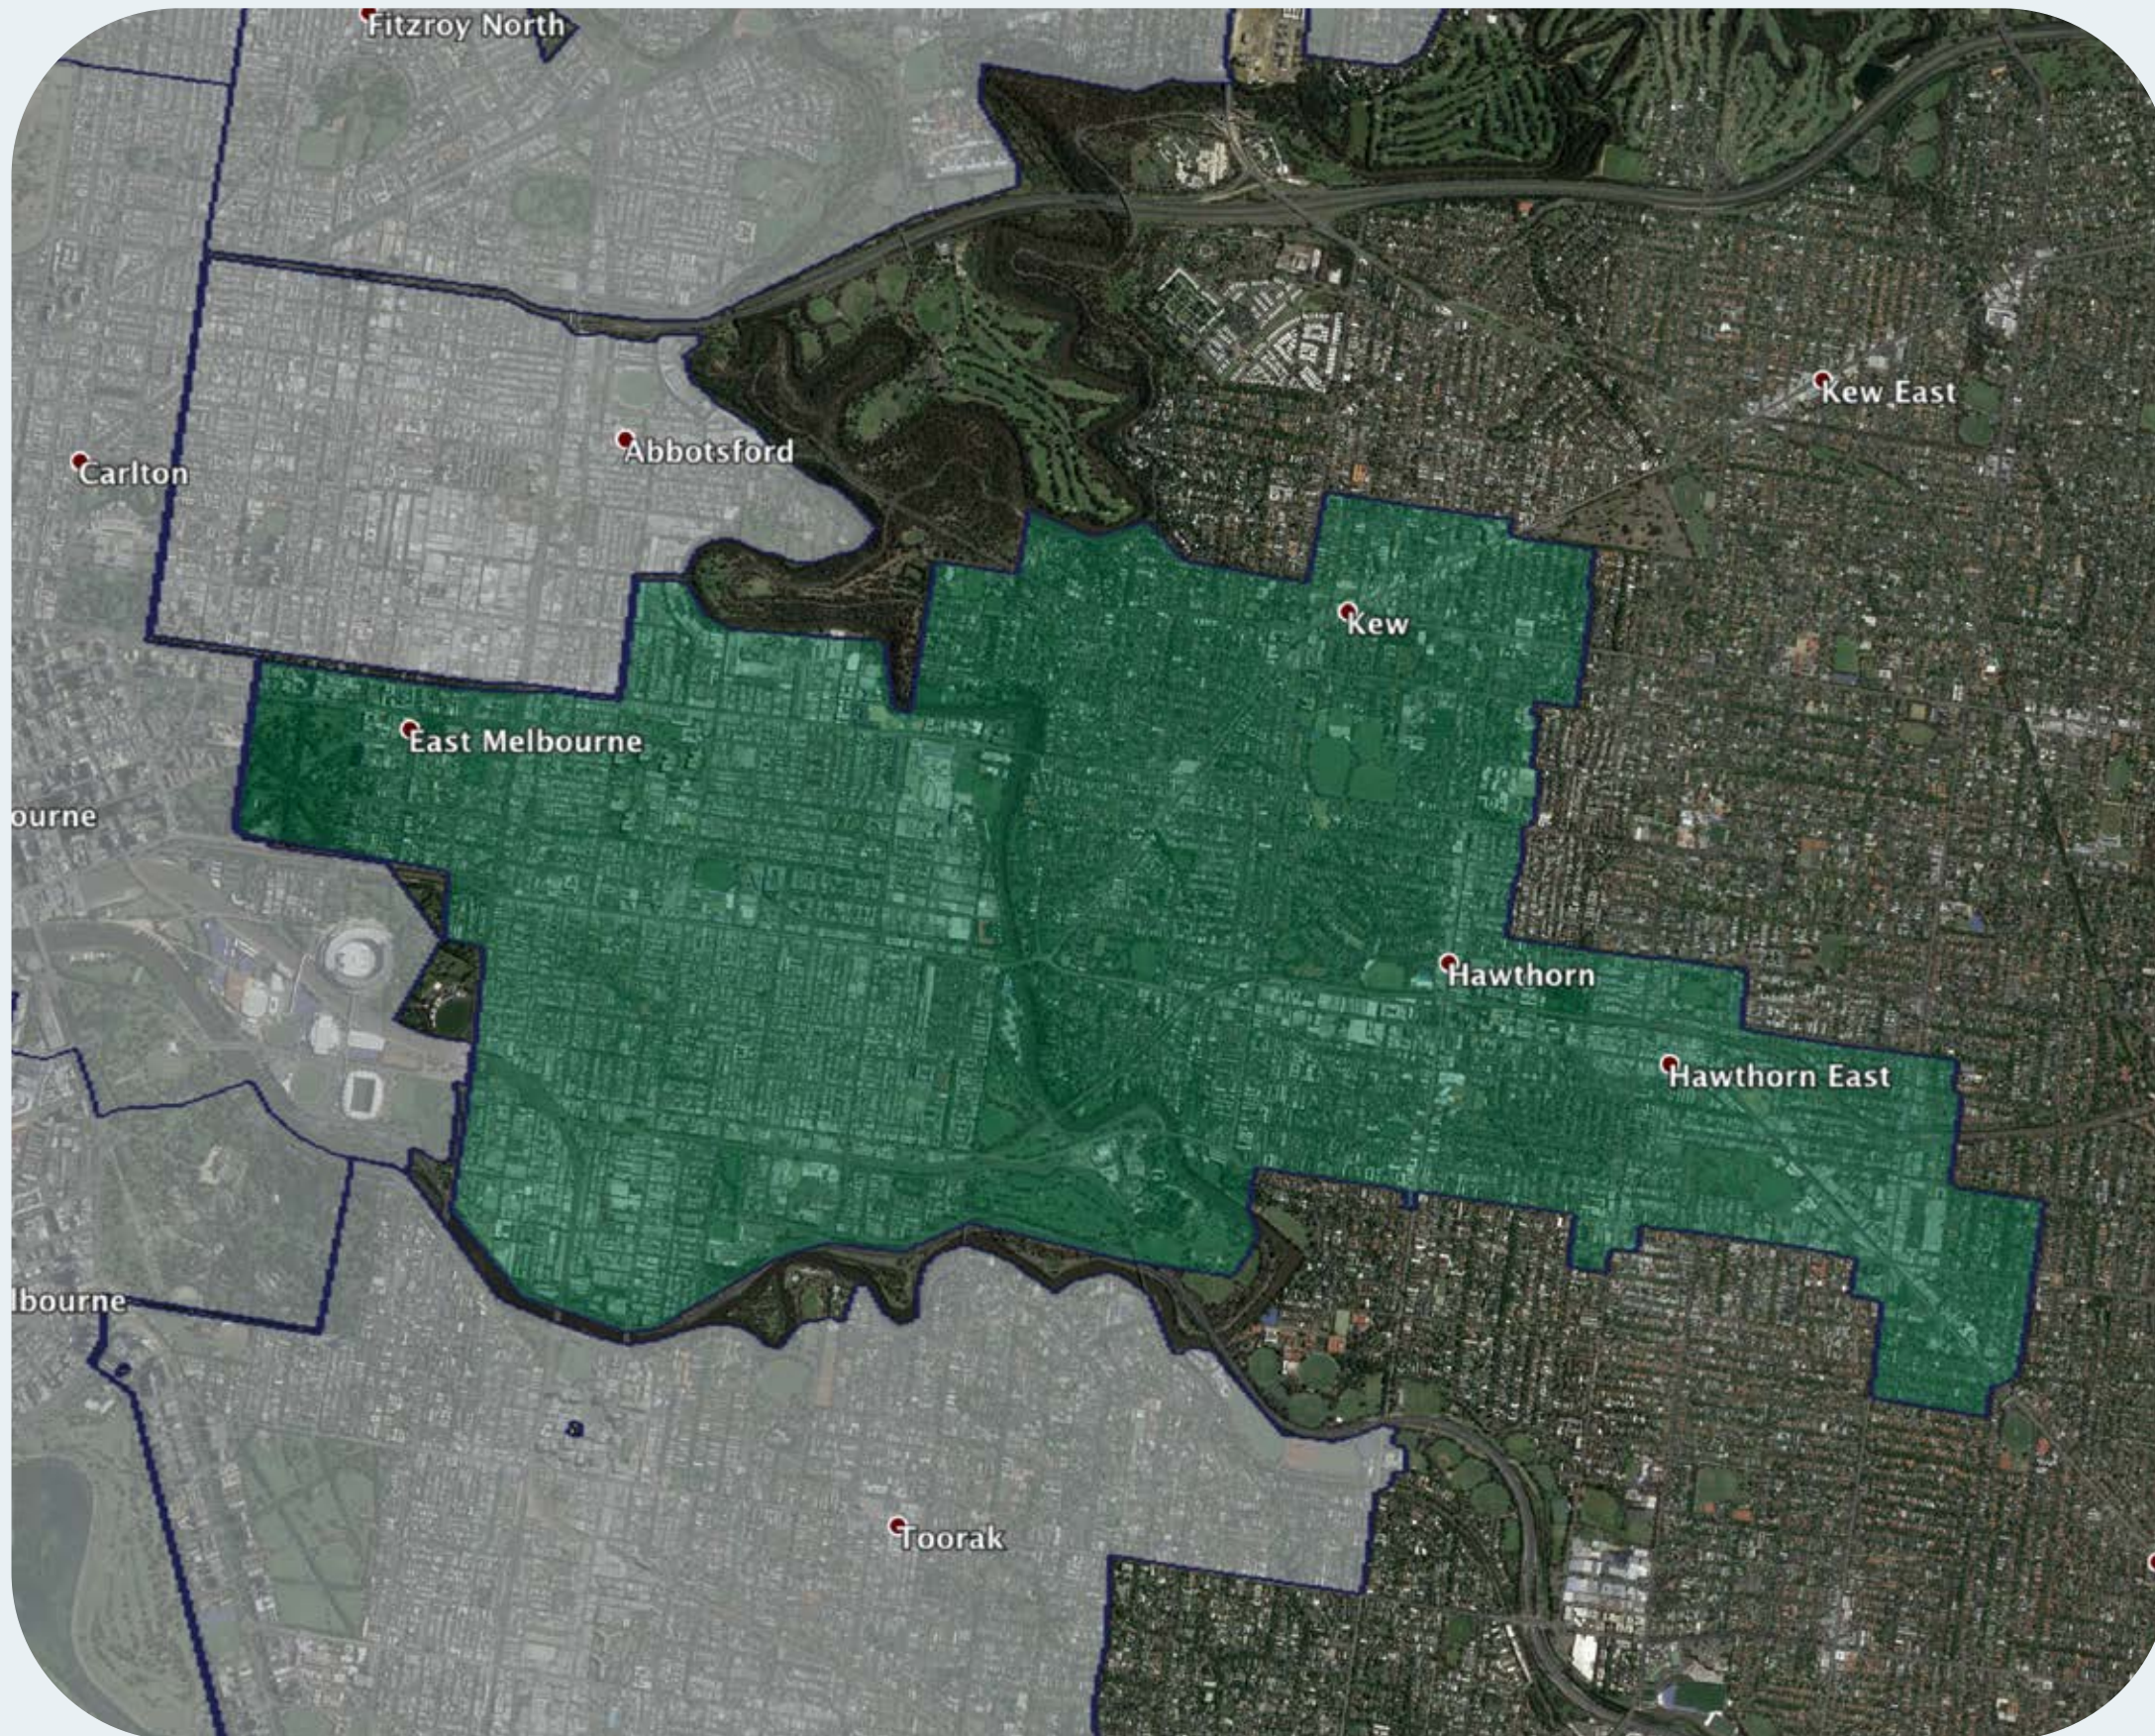

nbn™ Business Fibre Zone indicative map – Richmond – Hawthorn and surrounds

The **nbn™** Business Fibre Initiative is available to businesses right across the country.

The areas highlighted on this map, are part of an **nbn™** Business Fibre Zone that is eligible for business **nbn™** Enterprise Ethernet.