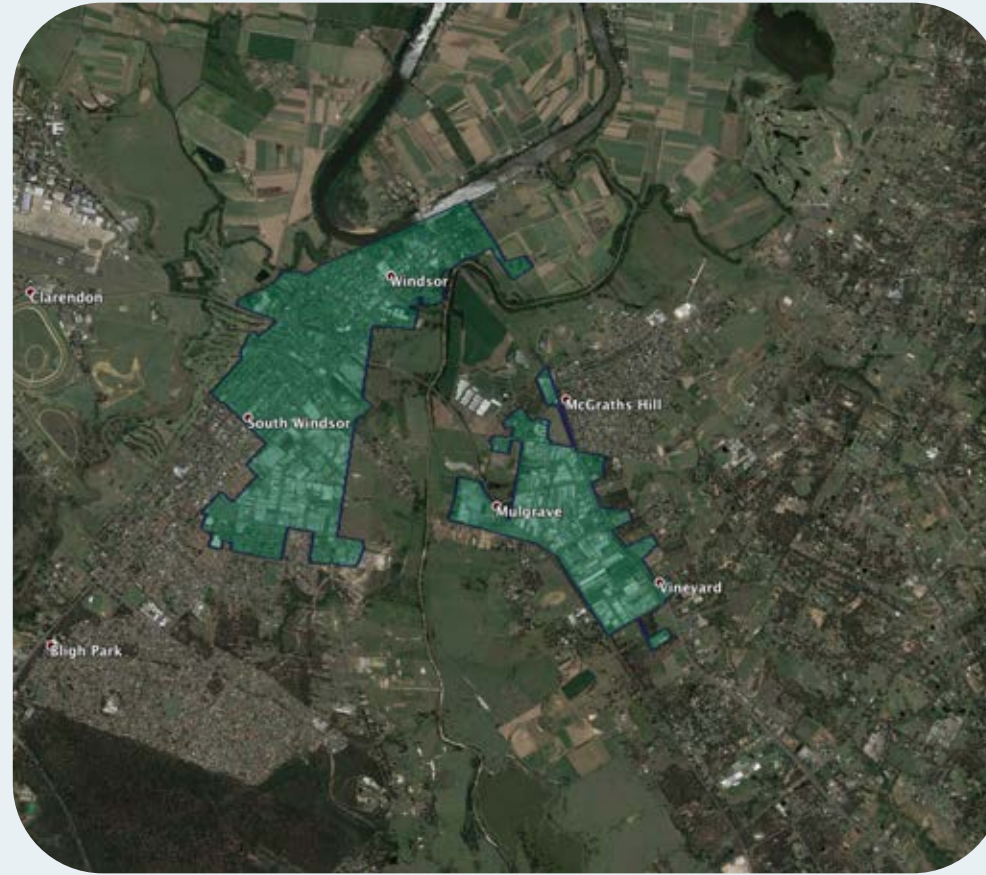

nbn™ Business Fibre Zone indicative map – Richmond (NSW) and surrounds

The **nbn™** Business Fibre Initiative is available to businesses right across the country.

The areas highlighted on this map, are part of an **nbn™** Business Fibre Zone that is eligible for business **nbn™** Enterprise Ethernet.