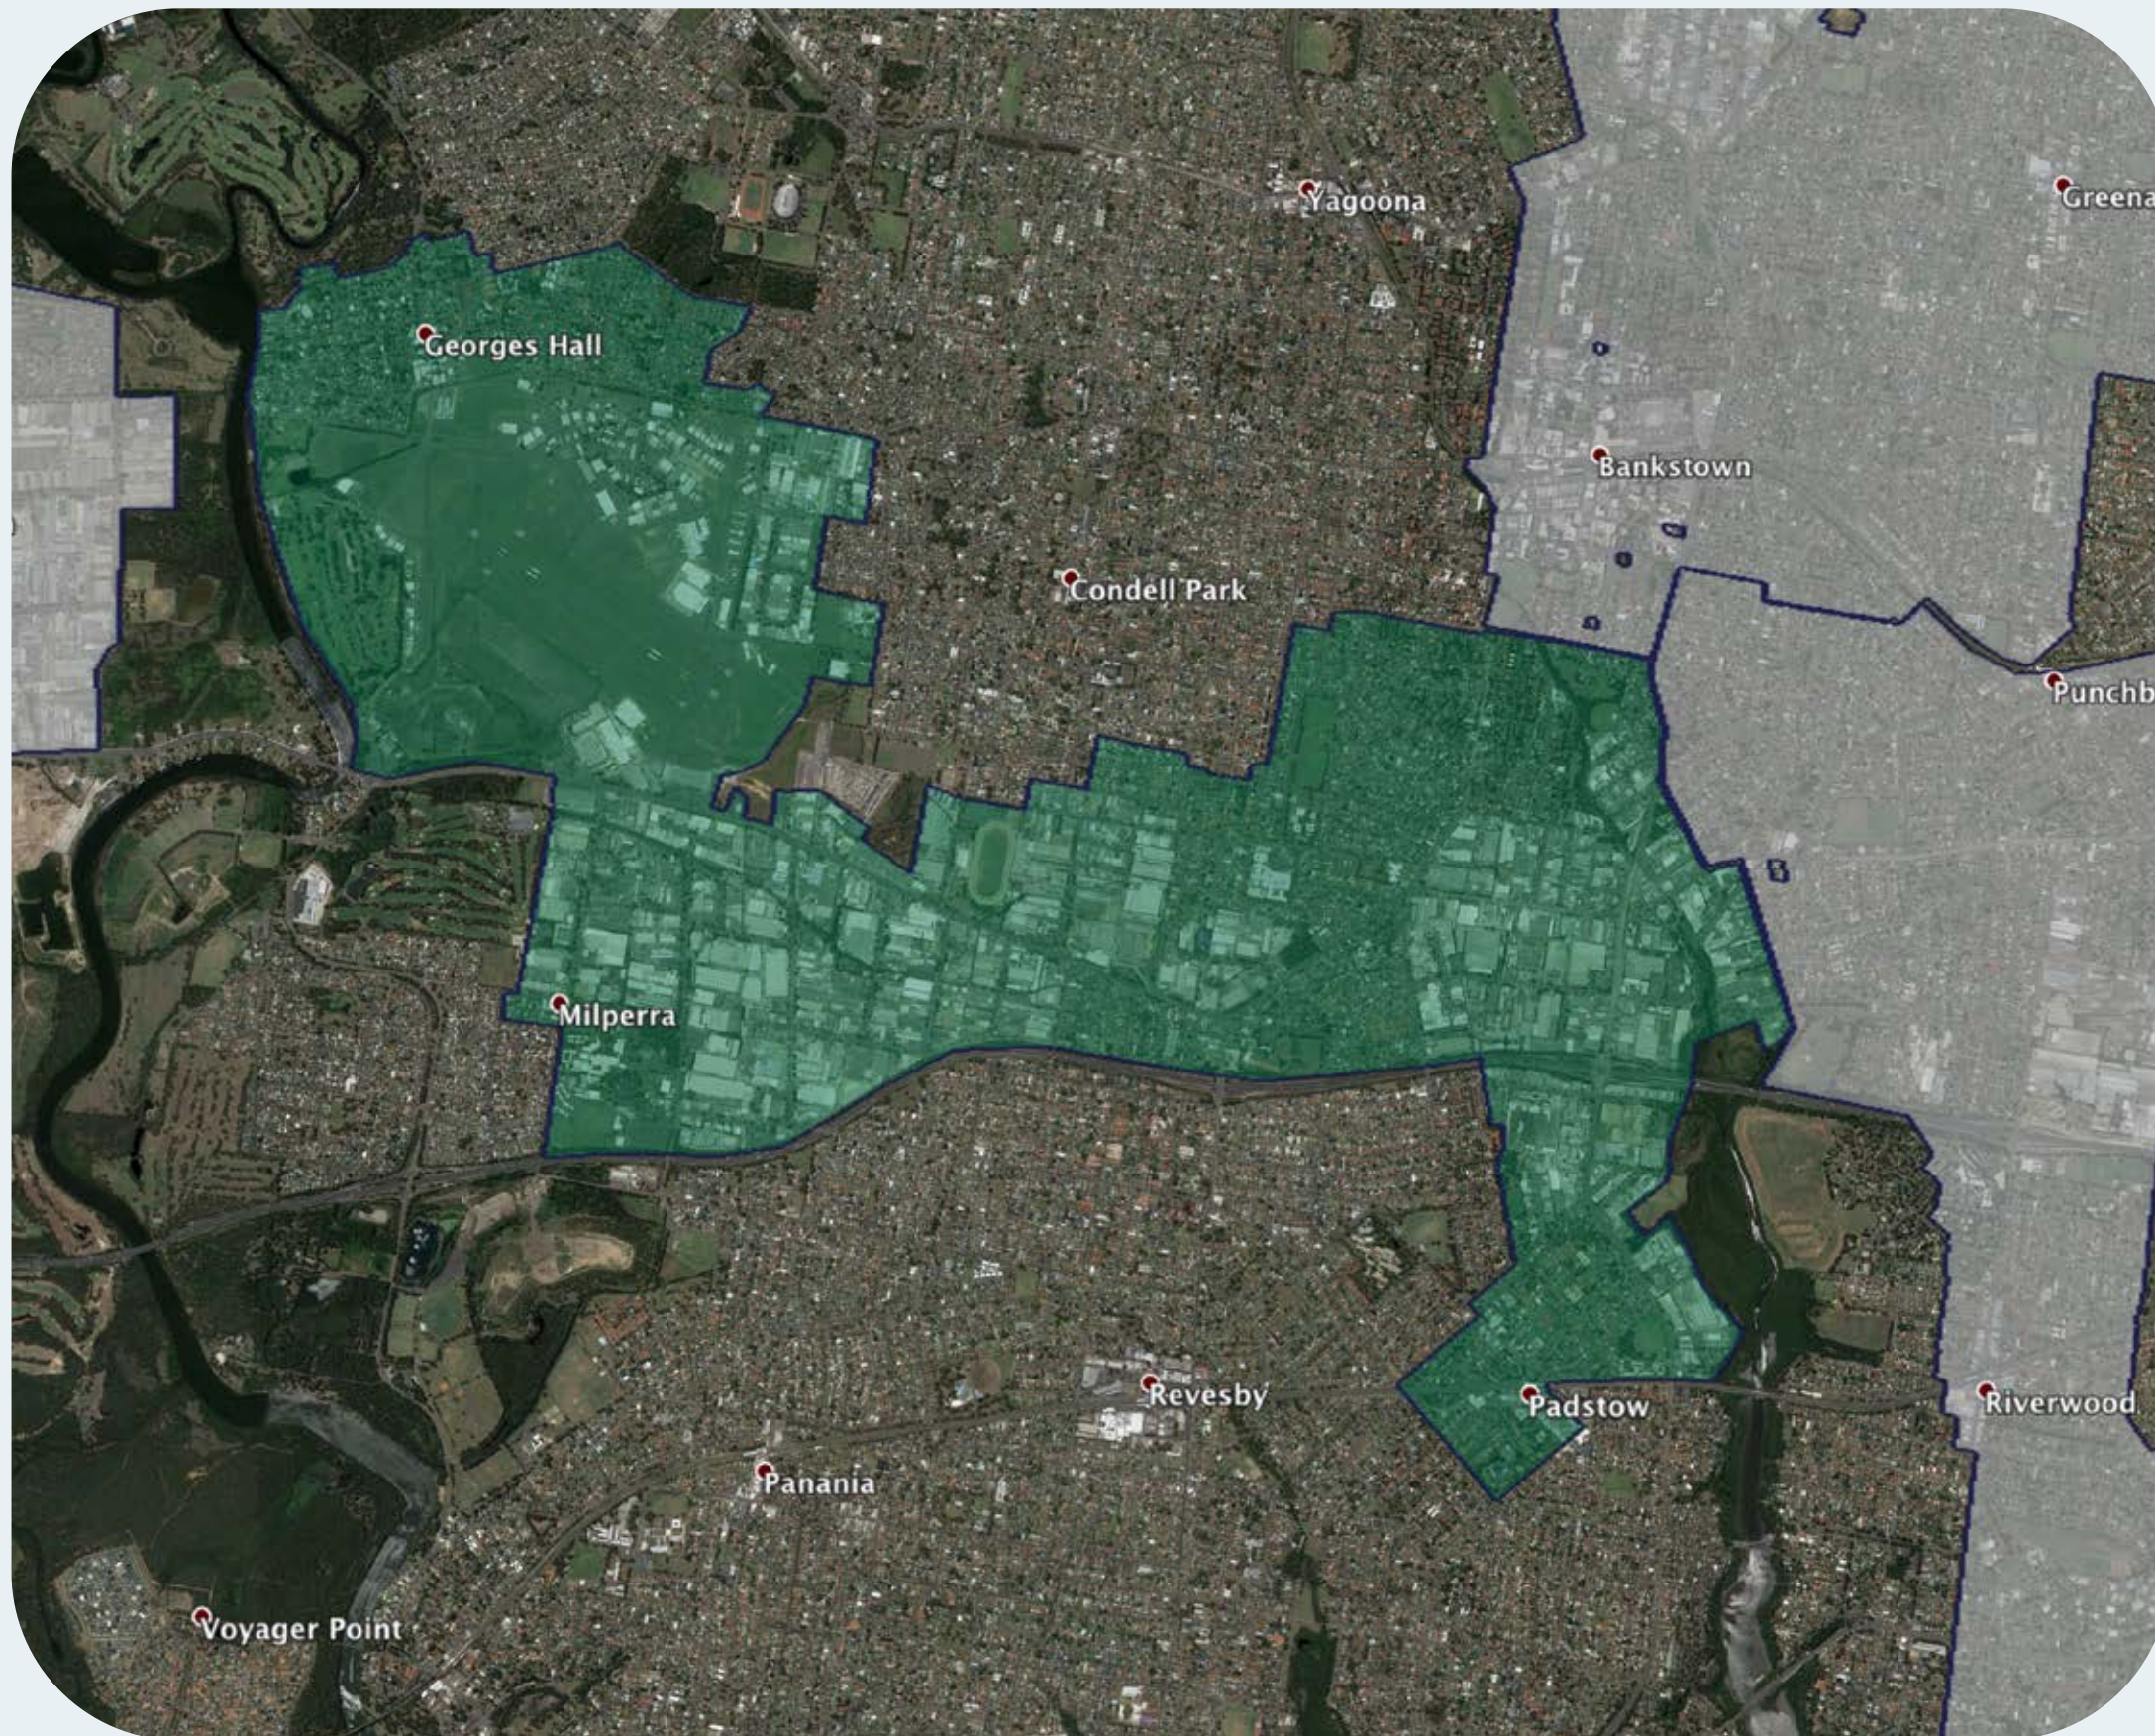

nbn™ Business Fibre Zone indicative map – **Revesby and surrounds**

The **nbn™** Business Fibre Initiative is available to businesses right across the country.

The areas highlighted on this map, are part of an **nbn™** Business Fibre Zone that is eligible for business **nbn™** Enterprise Ethernet.