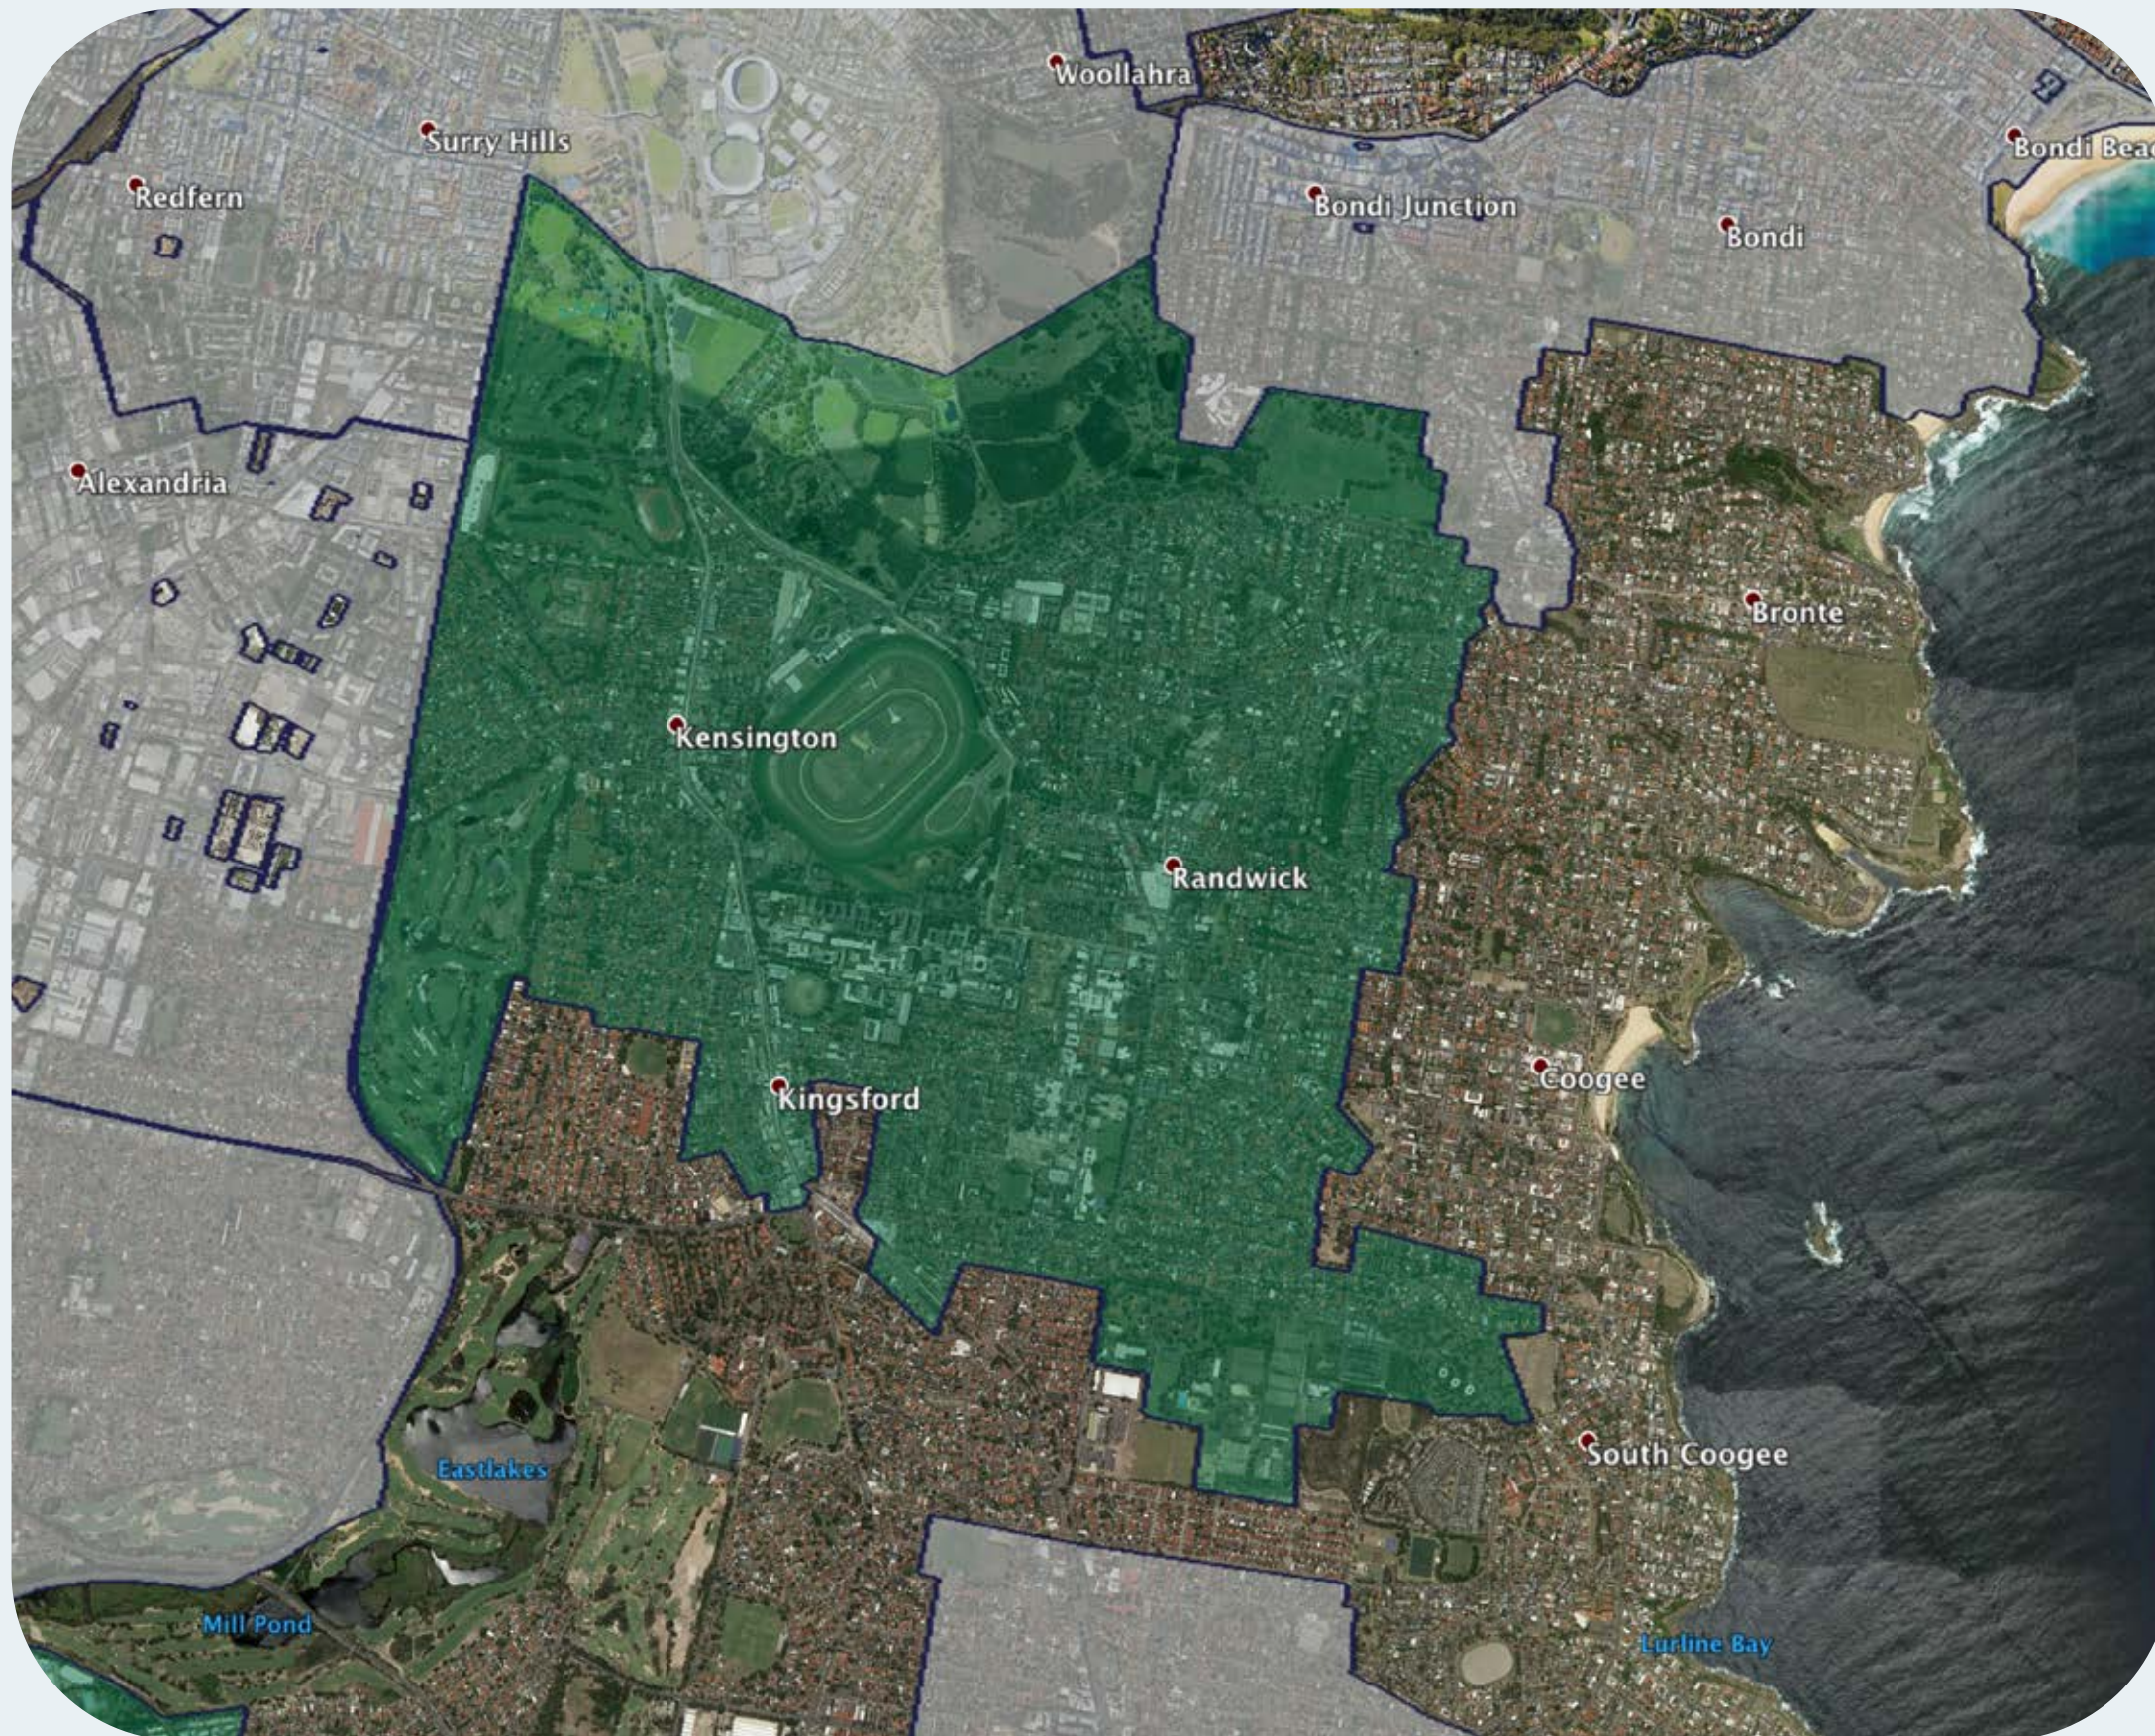

# nbn™ Business Fibre Zone indicative map – Randwick and surrounds

The **nbn™** Business Fibre Initiative is available to businesses right across the country.

The areas highlighted on this map, are part of an **nbn™** Business Fibre Zone that is eligible for business **nbn™** Enterprise Ethernet.

## Key

-  **nbn™** Business Fibre Zone
-  Adjacent/nearby **nbn™** Business Fibre Zone (where relevant)