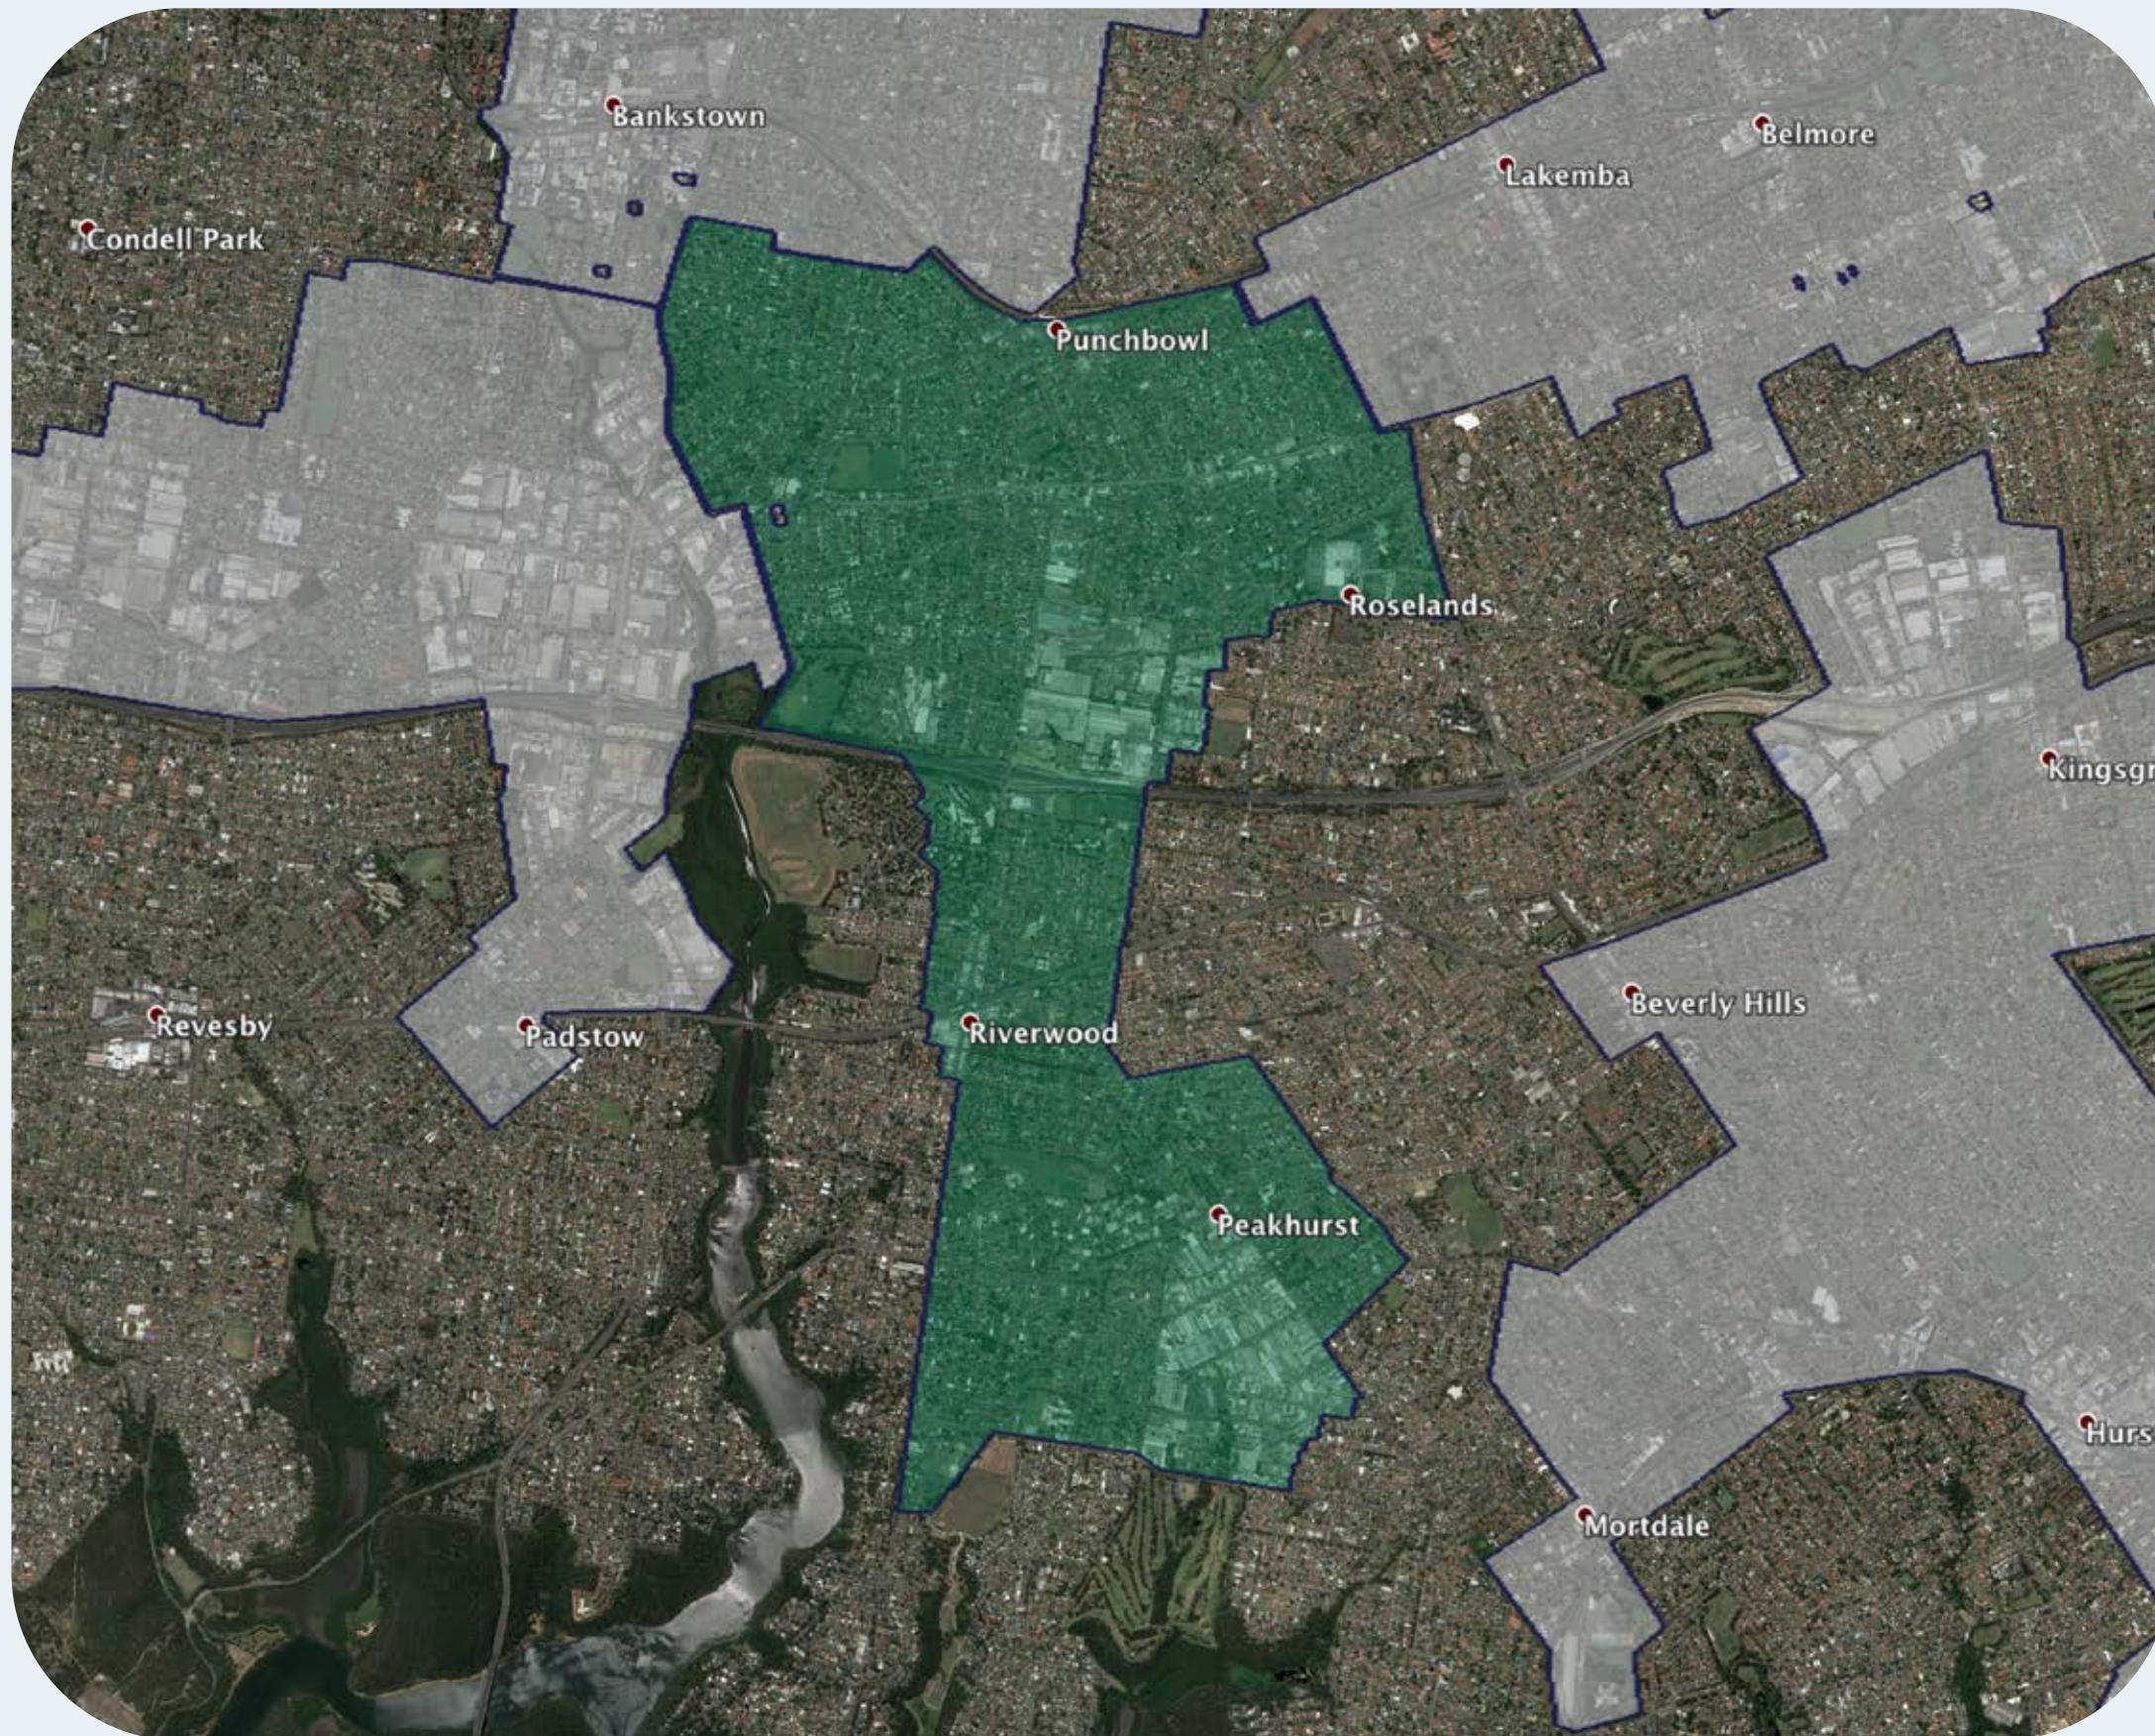

nbn™ Business Fibre Zone indicative map – Punchbowl - Peakhurst and surrounds

The **nbn™** Business Fibre Initiative is available to businesses right across the country.

The areas highlighted on this map, are part of an **nbn™** Business Fibre Zone that is eligible for business **nbn™** Enterprise Ethernet.