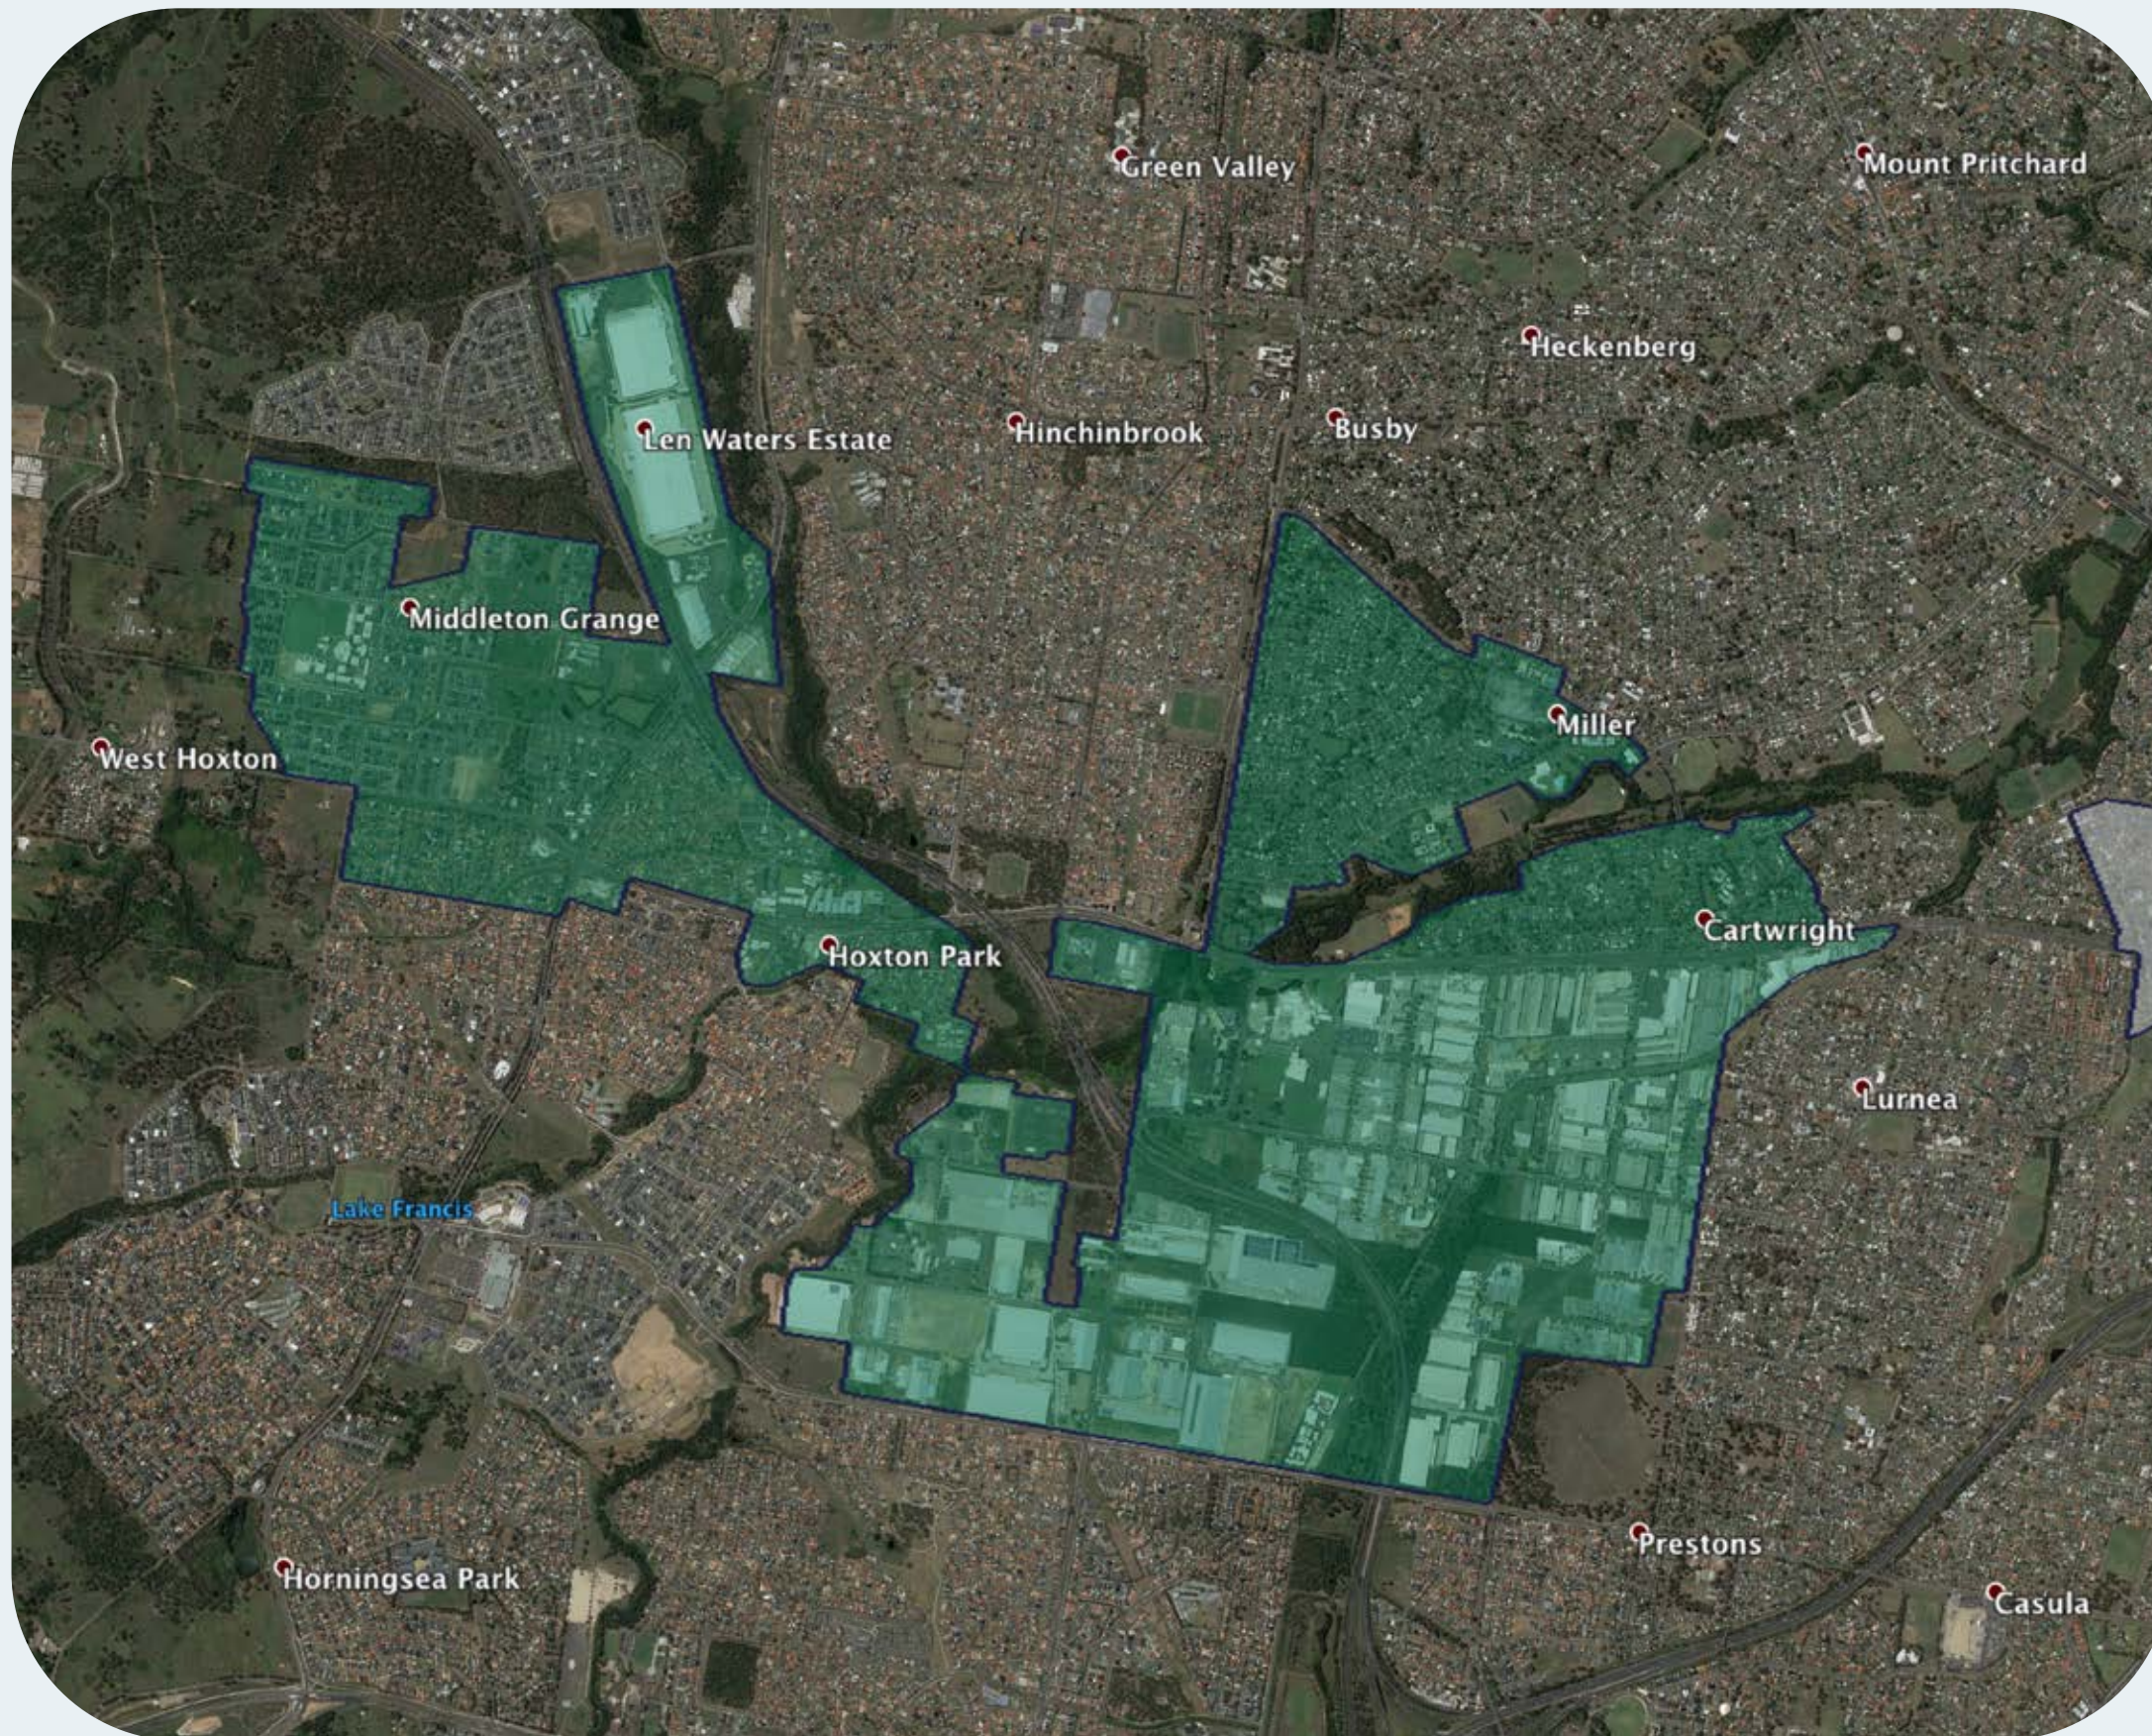

# nbn™ Business Fibre Zone indicative map – Prestons (NSW) and surrounds

The **nbn™** Business Fibre Initiative is available to businesses right across the country.

The areas highlighted on this map, are part of an **nbn™** Business Fibre Zone that is eligible for business **nbn™** Enterprise Ethernet.

## Key

-  **nbn™** Business Fibre Zone
-  Adjacent/nearby **nbn™** Business Fibre Zone (where relevant)