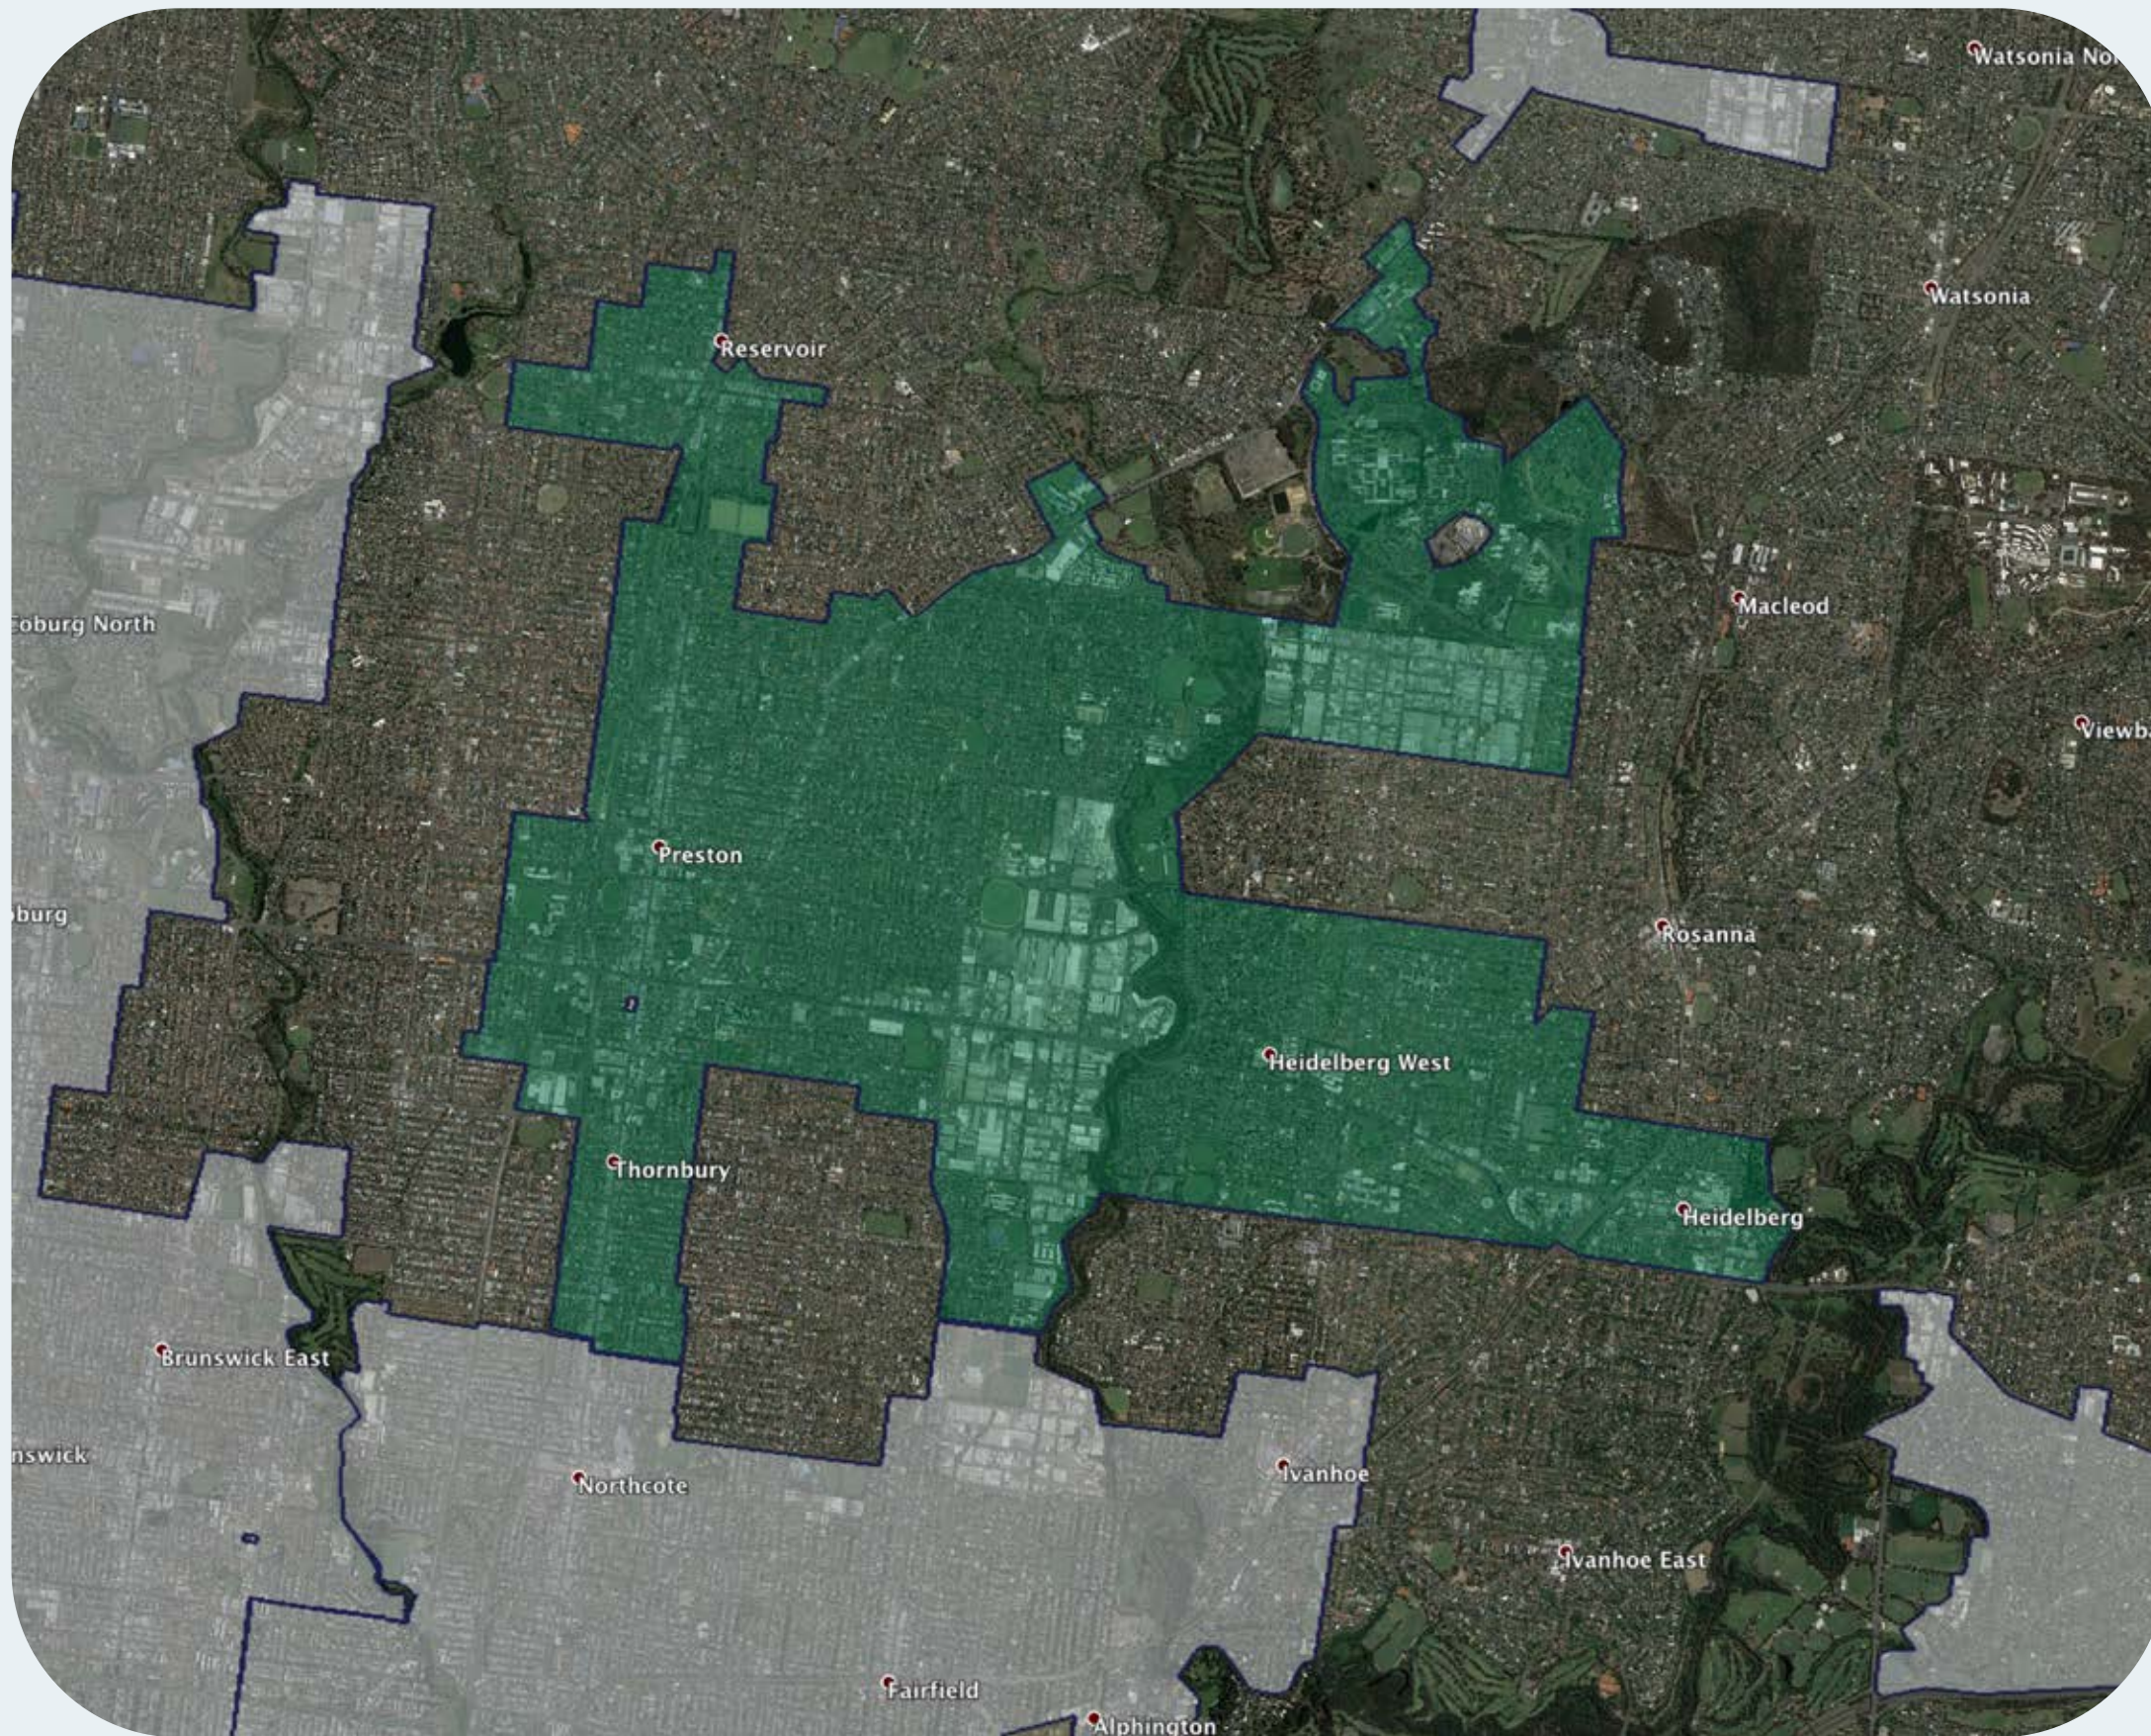

nbn™ Business Fibre Zone indicative map – Preston - Heidelberg and surrounds

The **nbn™** Business Fibre Initiative is available to businesses right across the country.

The areas highlighted on this map, are part of an **nbn™** Business Fibre Zone that is eligible for business **nbn™** Enterprise Ethernet.