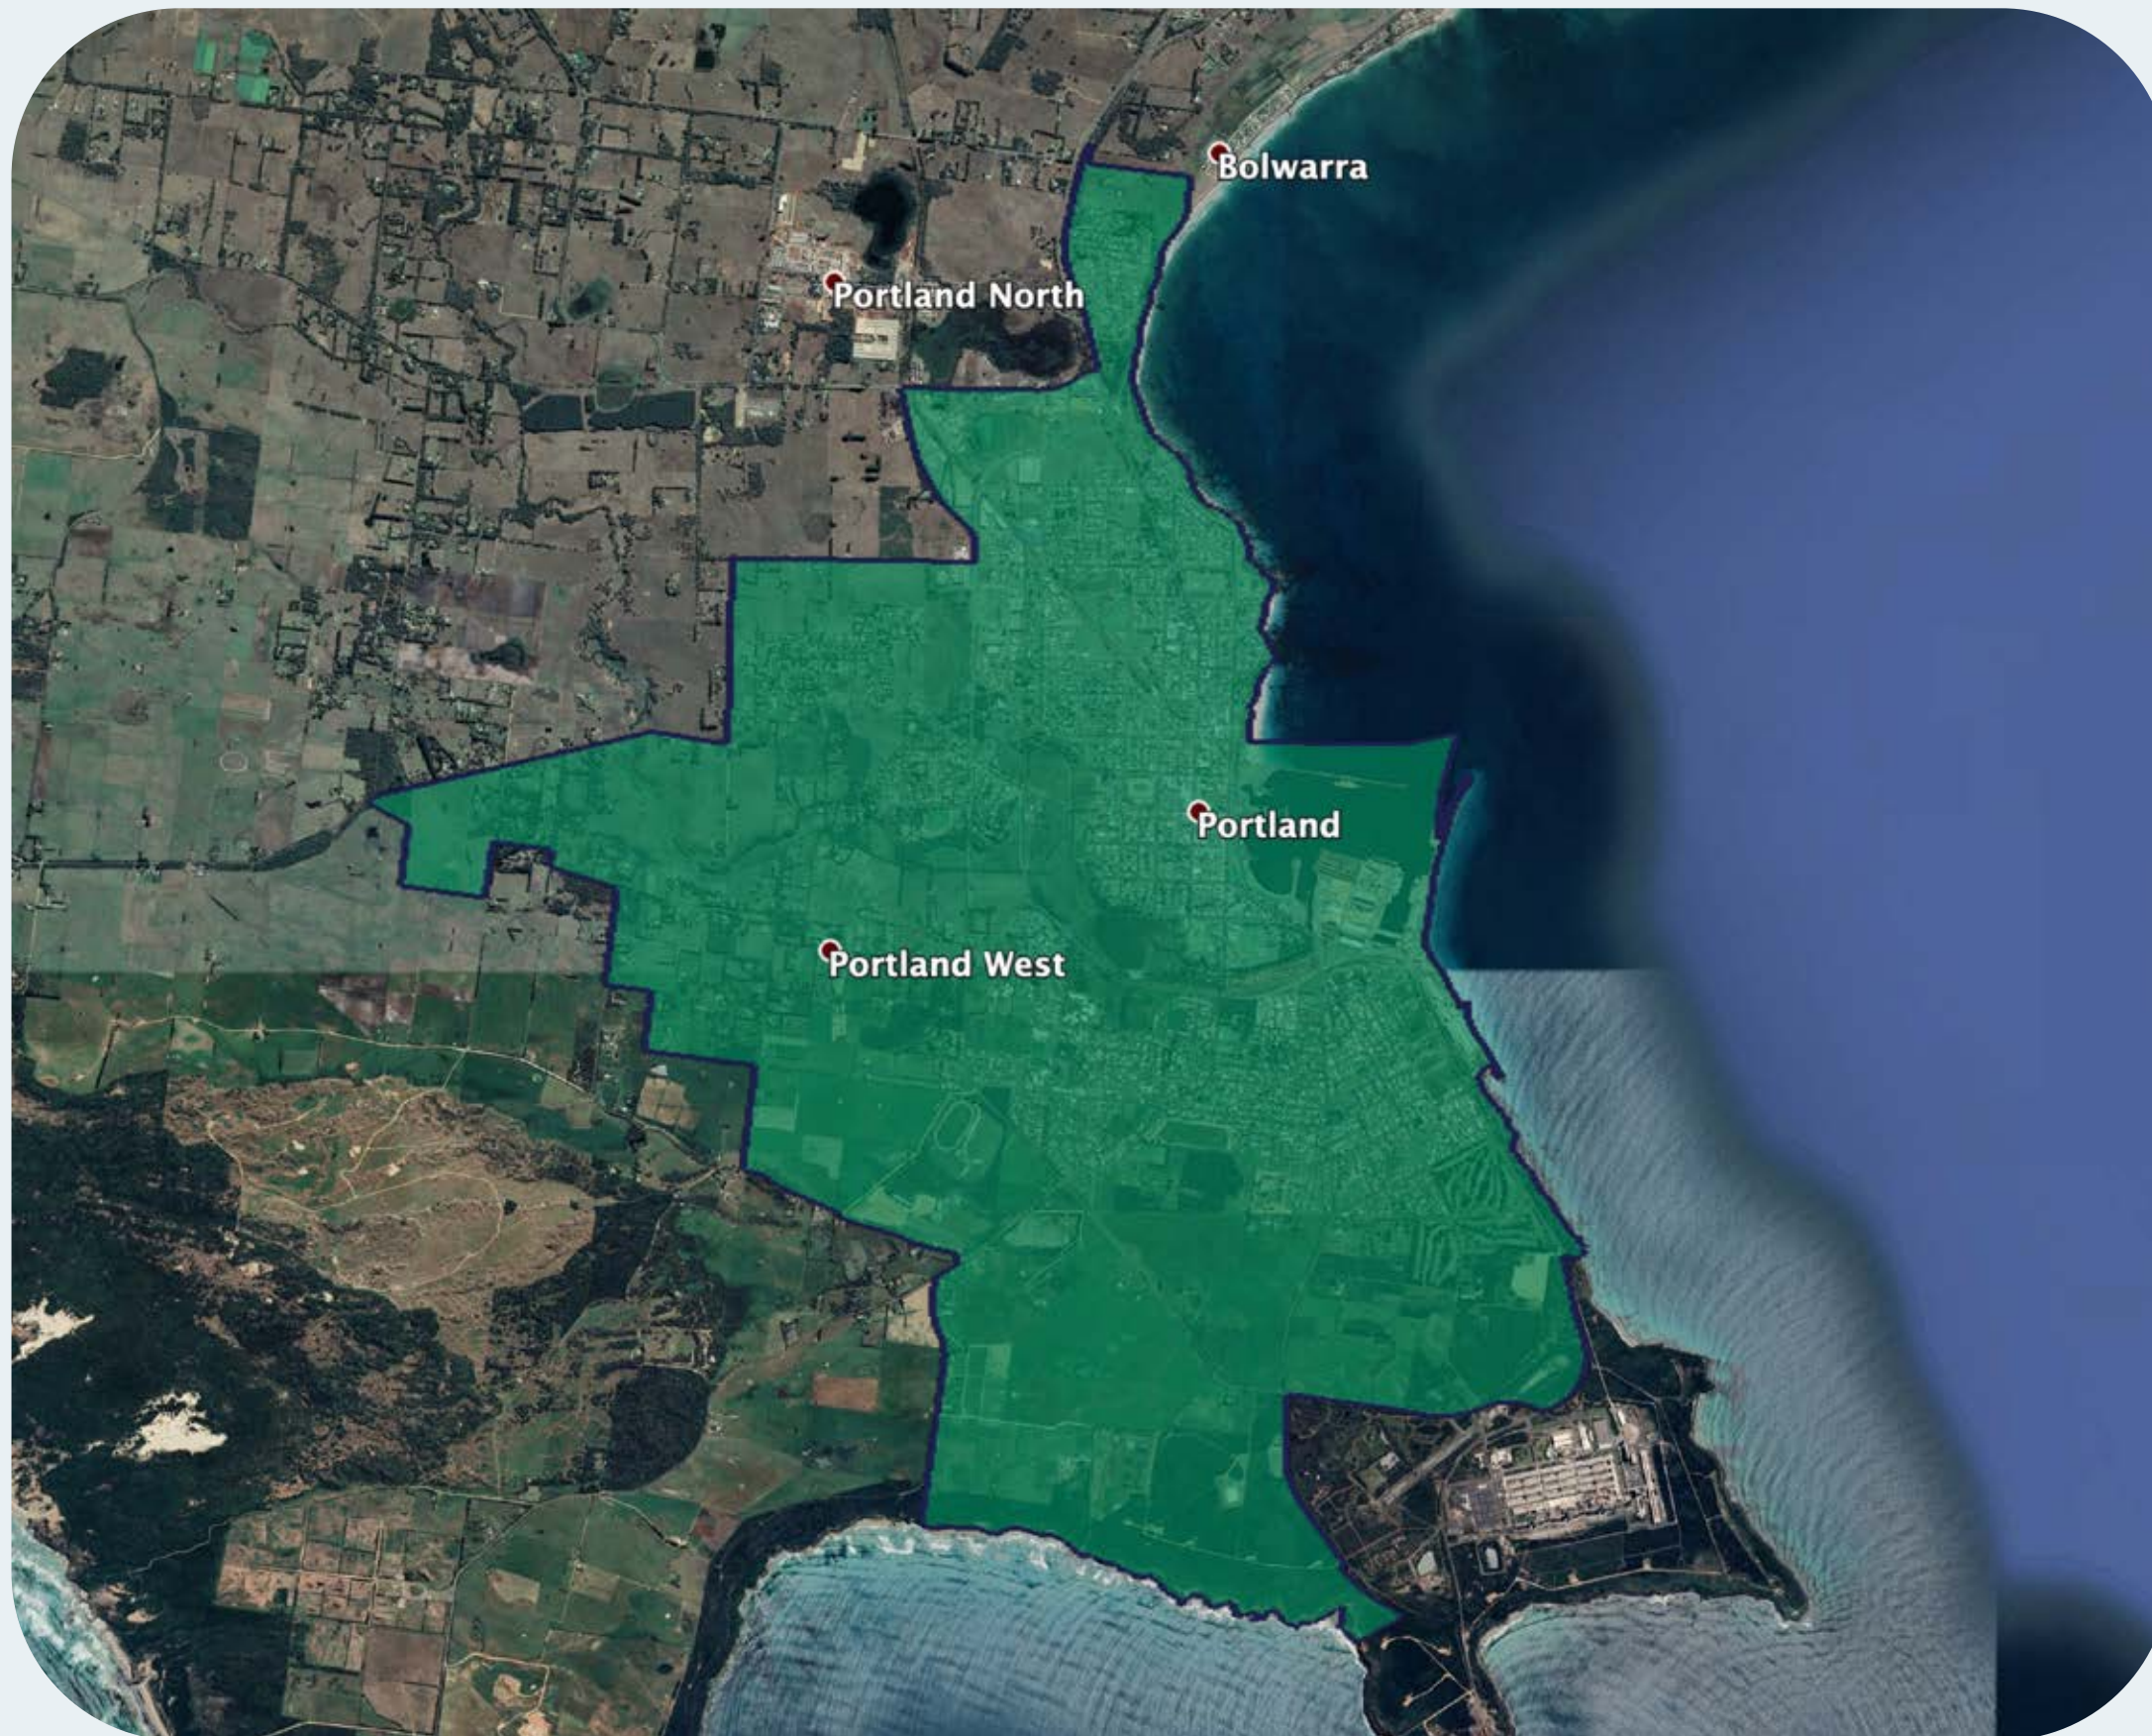

nbn™ Business Fibre Zone indicative map – Portland and surrounds

The **nbn™** Business Fibre Initiative is available to businesses right across the country.

The area highlighted on this map, is part of an **nbn™** Business Fibre Zone that is eligible for business **nbn™** Enterprise Ethernet.

To find out more about the Fibre Initiative contact your service provider on 1300 722 320 or visit nexttelecom.com.au/nbn-enterprise-ethernet

Key

-  **nbn™** Business Fibre Zone
-  Adjacent/nearby **nbn™** Business Fibre Zone (where relevant)