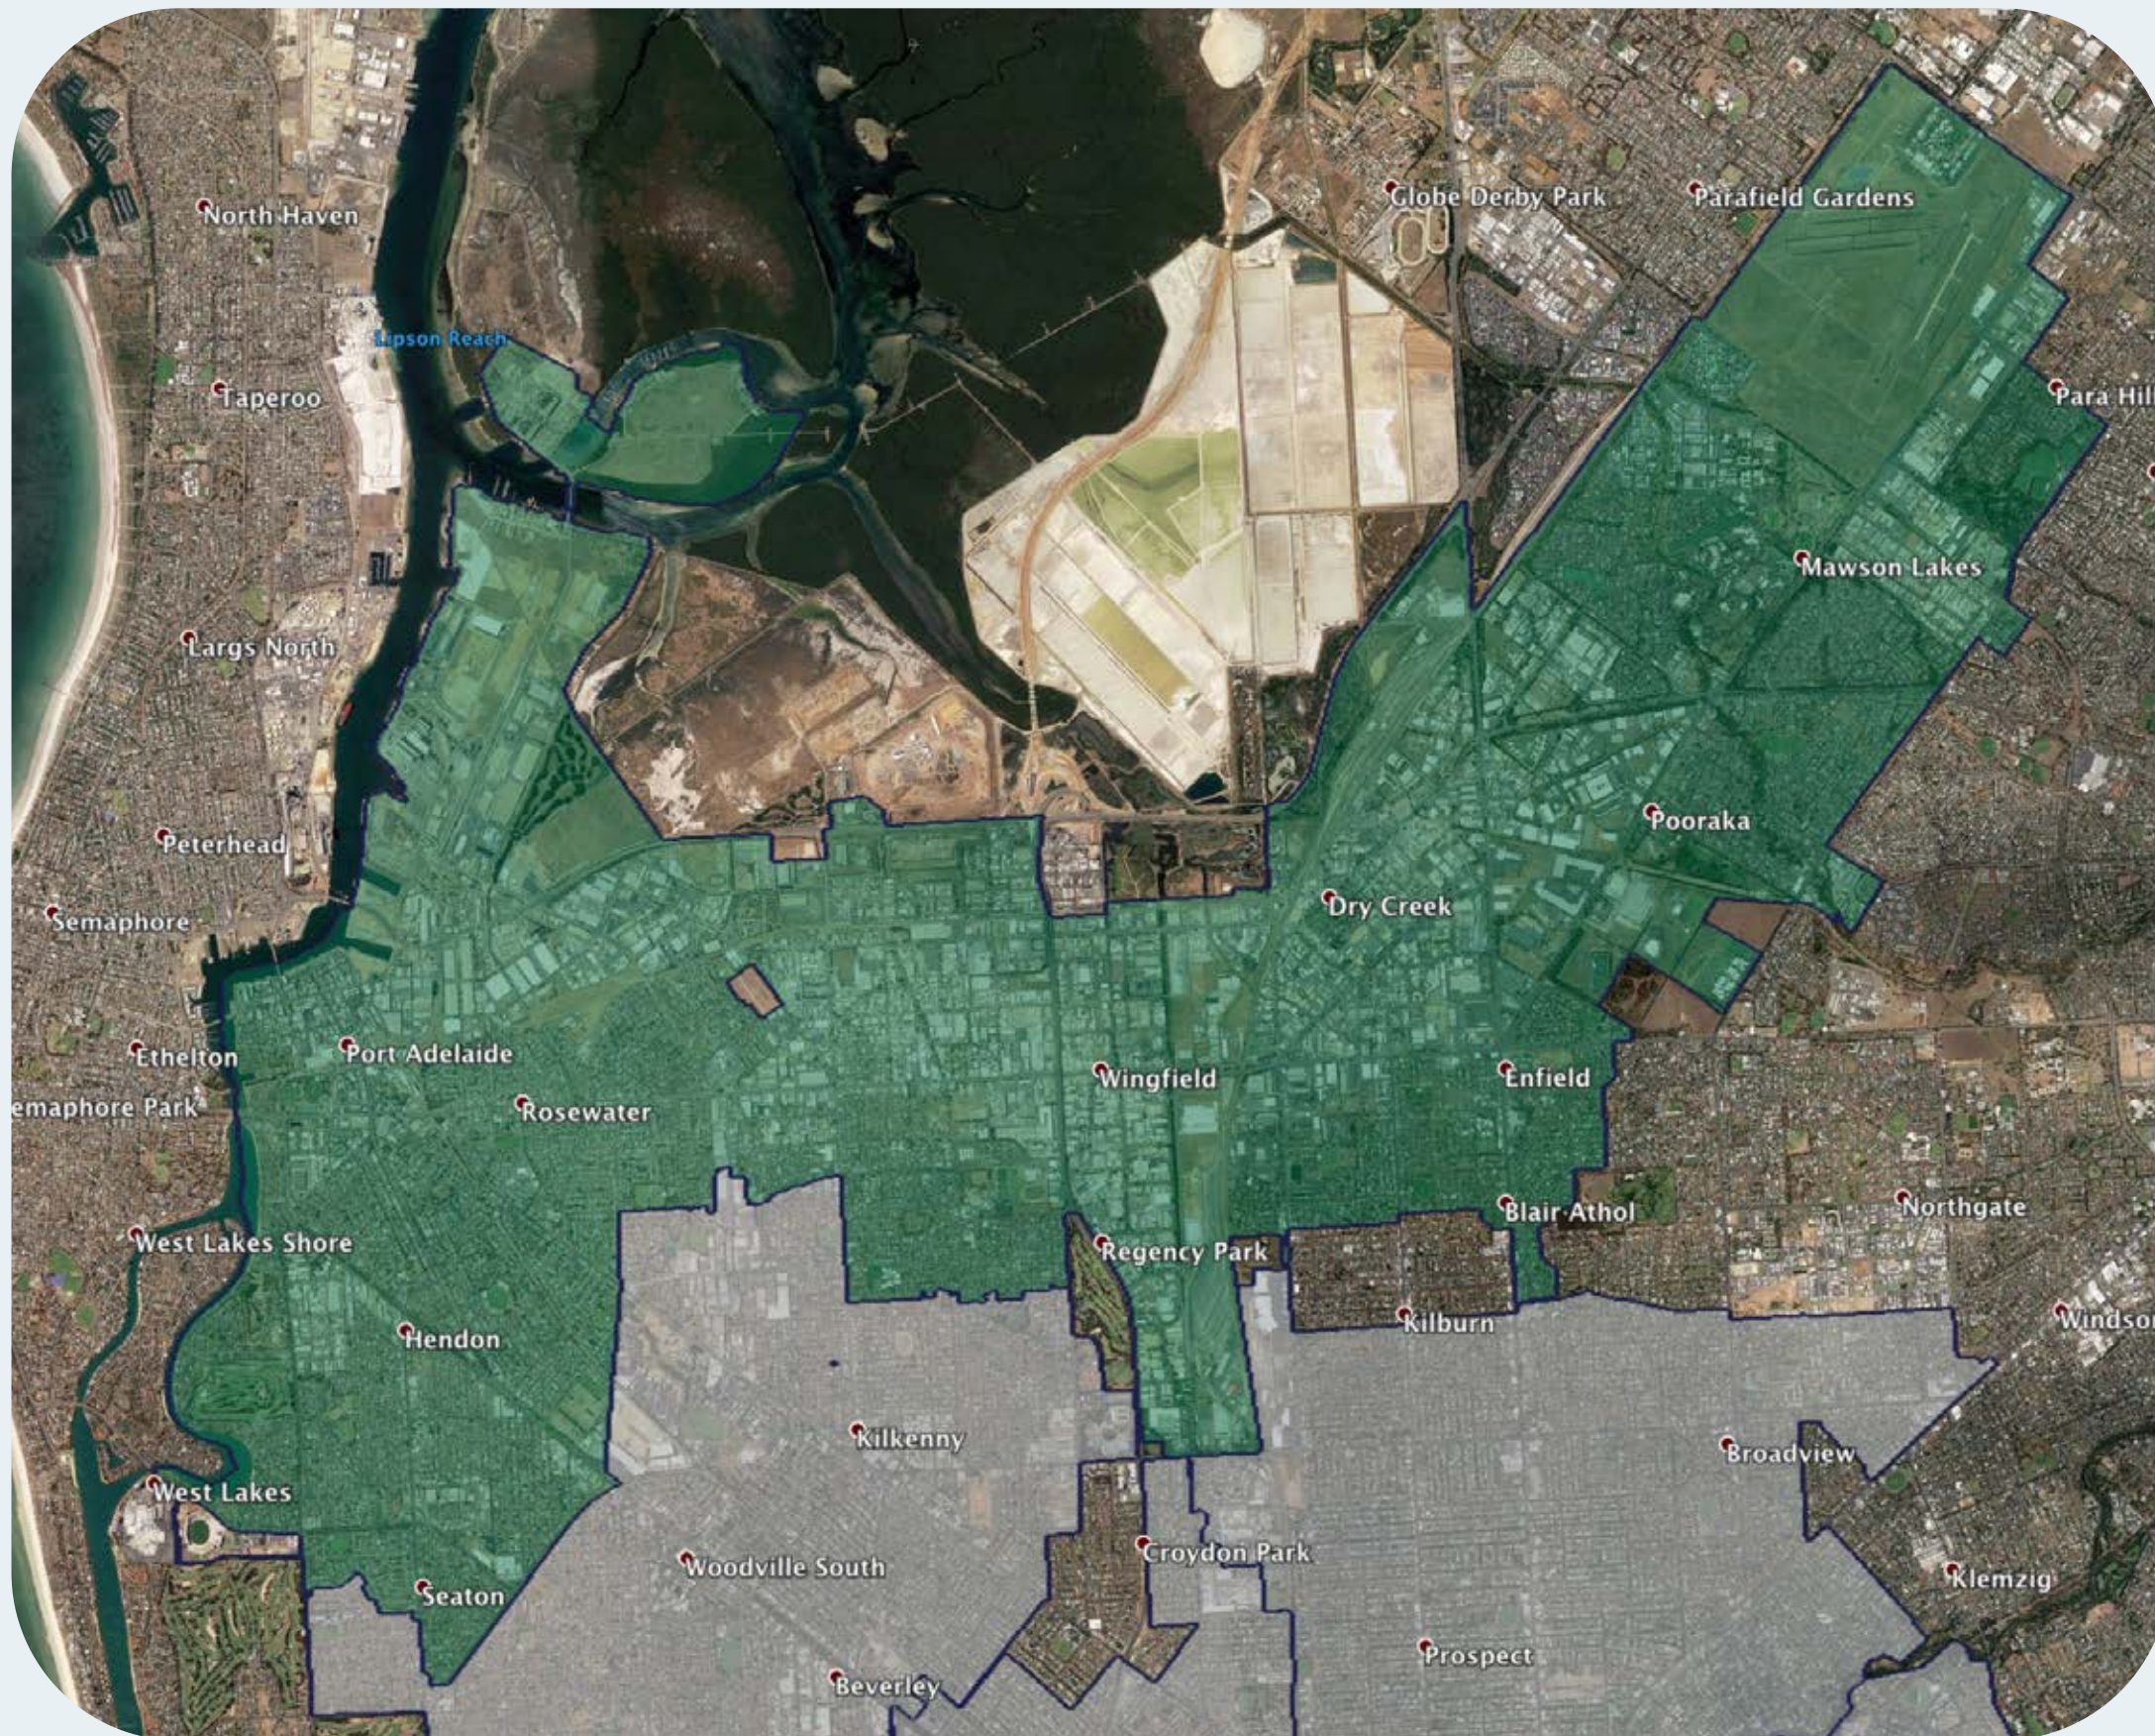

nbn™ Business Fibre Zone indicative map – Port Adelaide – Gepps Cross and surrounds

The **nbn™** Business Fibre Initiative is available to businesses right across the country.

The areas highlighted on this map, are part of an **nbn™** Business Fibre Zone that is eligible for business **nbn™** Enterprise Ethernet.