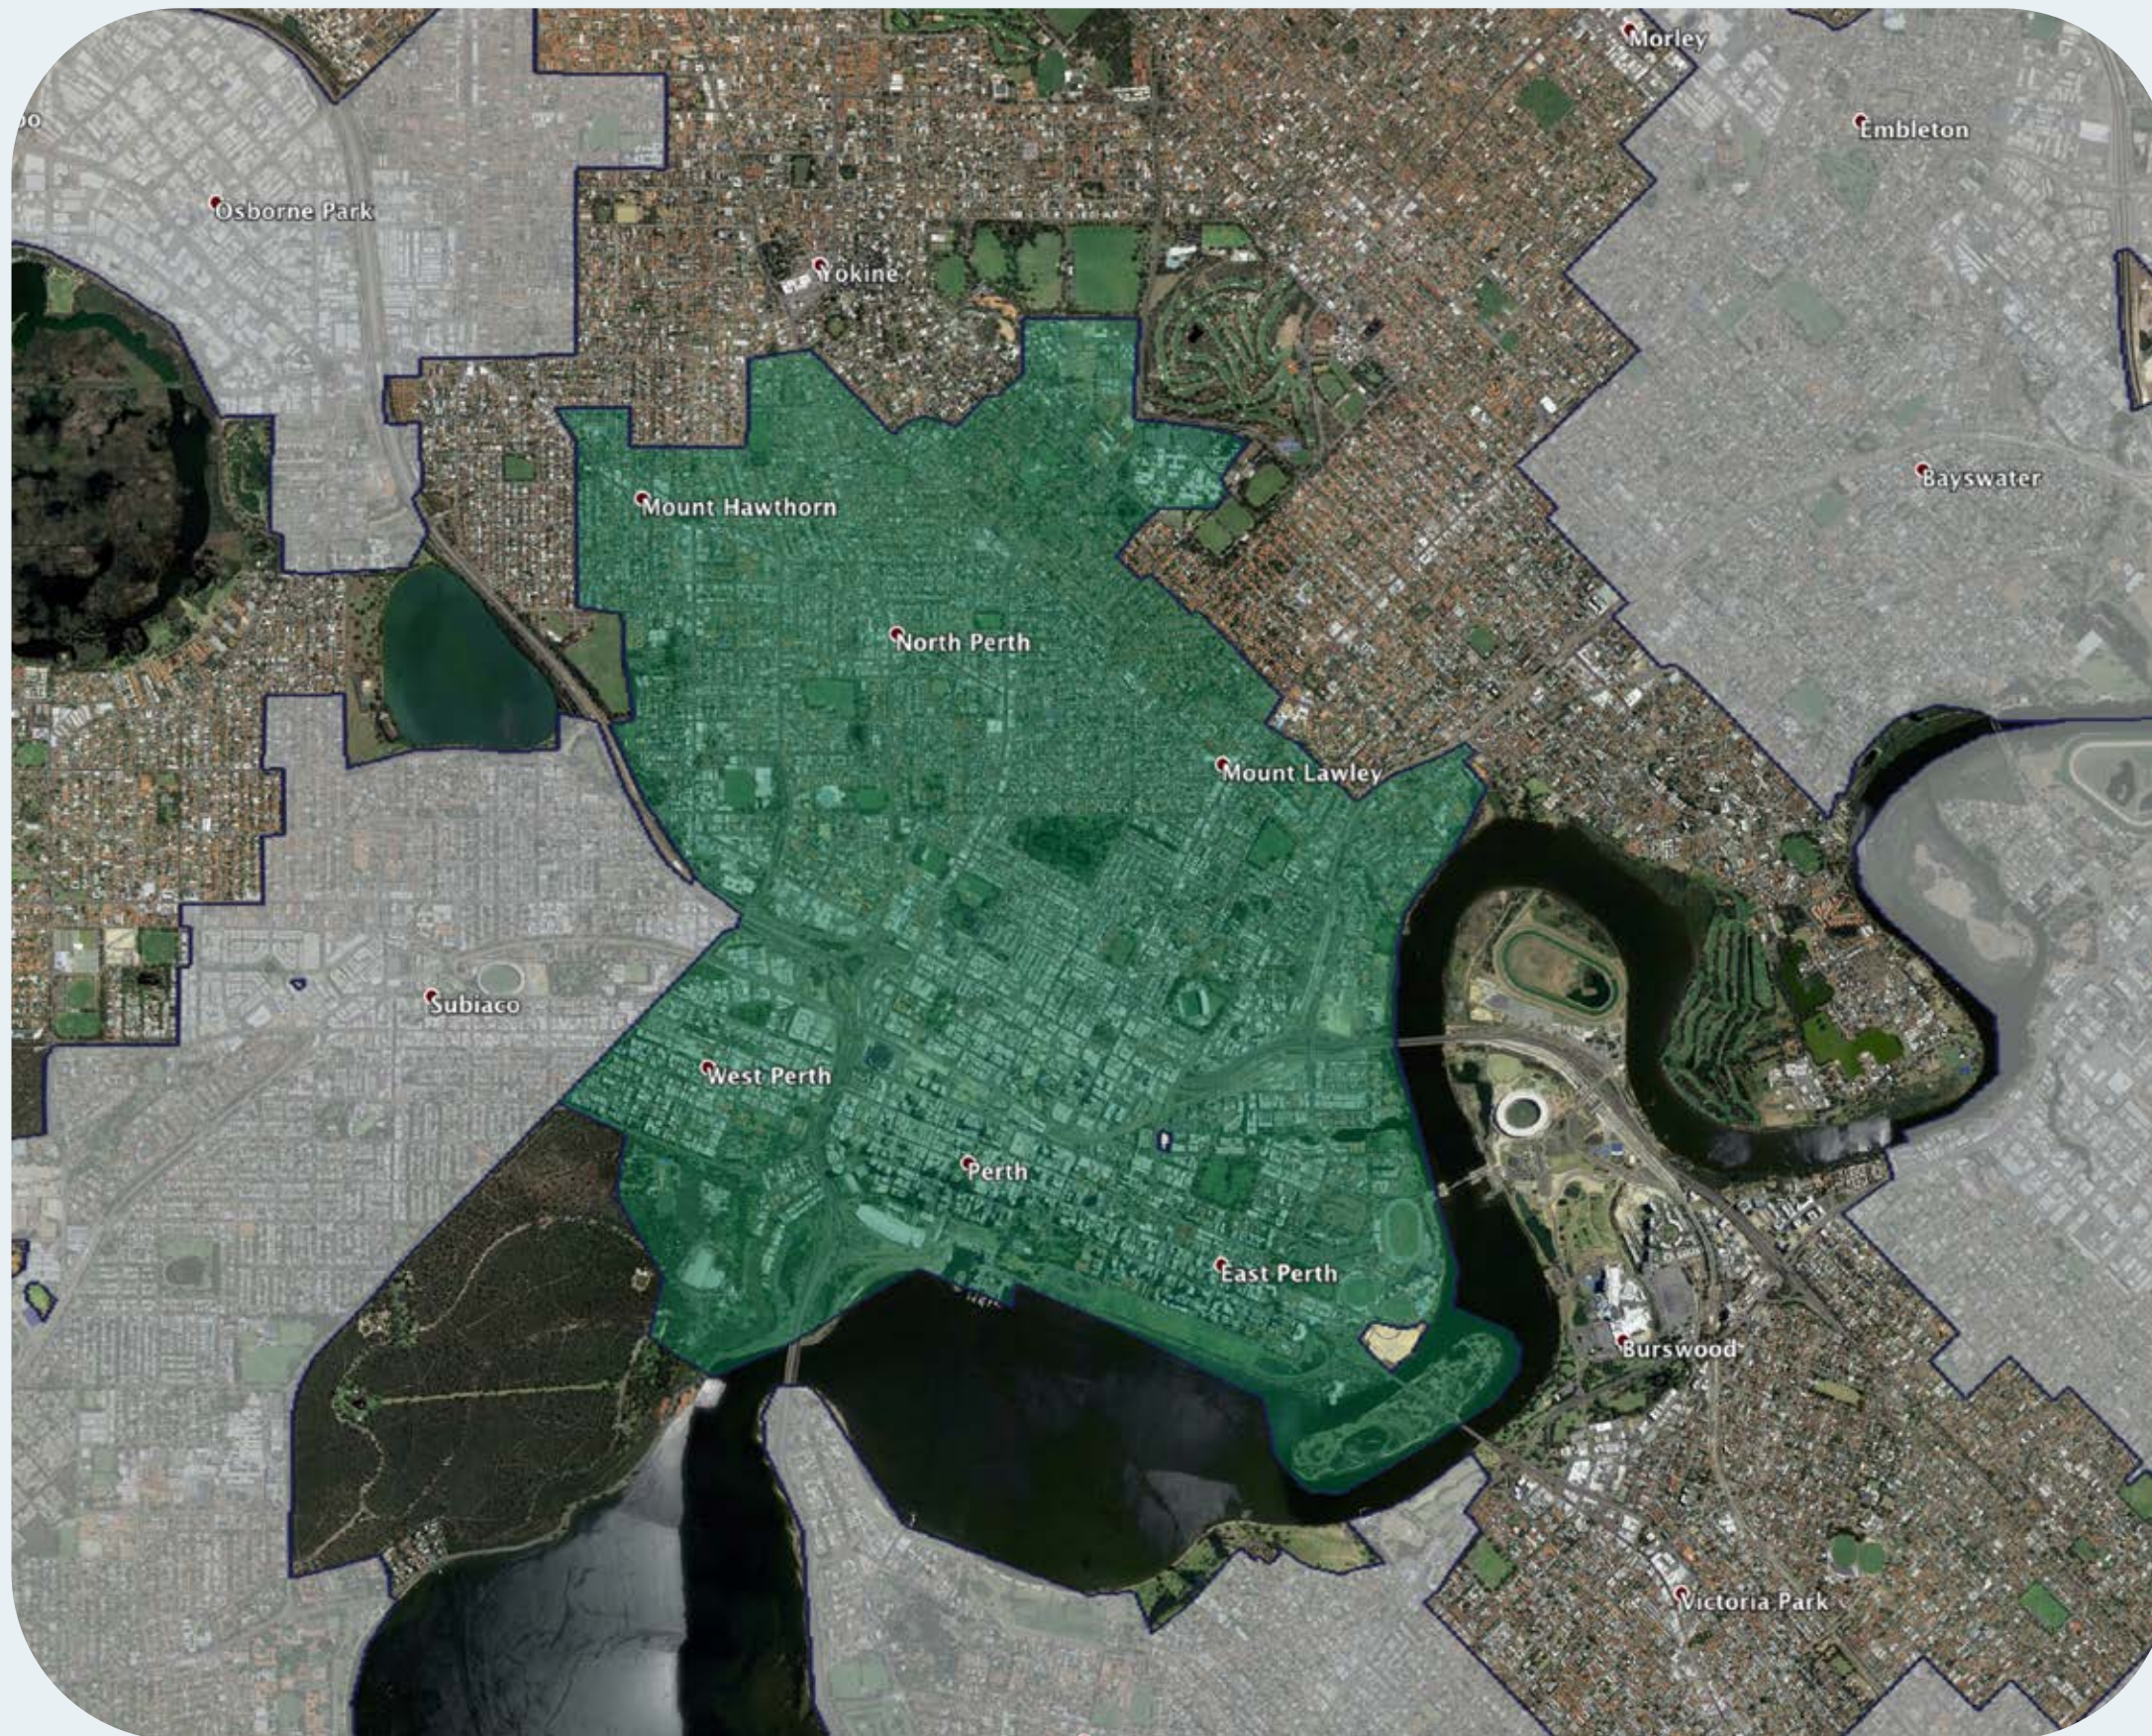

# nbn™ Business Fibre Zone indicative map – Perth CBD and surrounds

The **nbn™** Business Fibre Initiative is available to businesses right across the country.

The areas highlighted on this map, are part of an **nbn™** Business Fibre Zone that is eligible for business **nbn™** Enterprise Ethernet.

## Key

-  **nbn™** Business Fibre Zone
-  Adjacent/nearby **nbn™** Business Fibre Zone (where relevant)