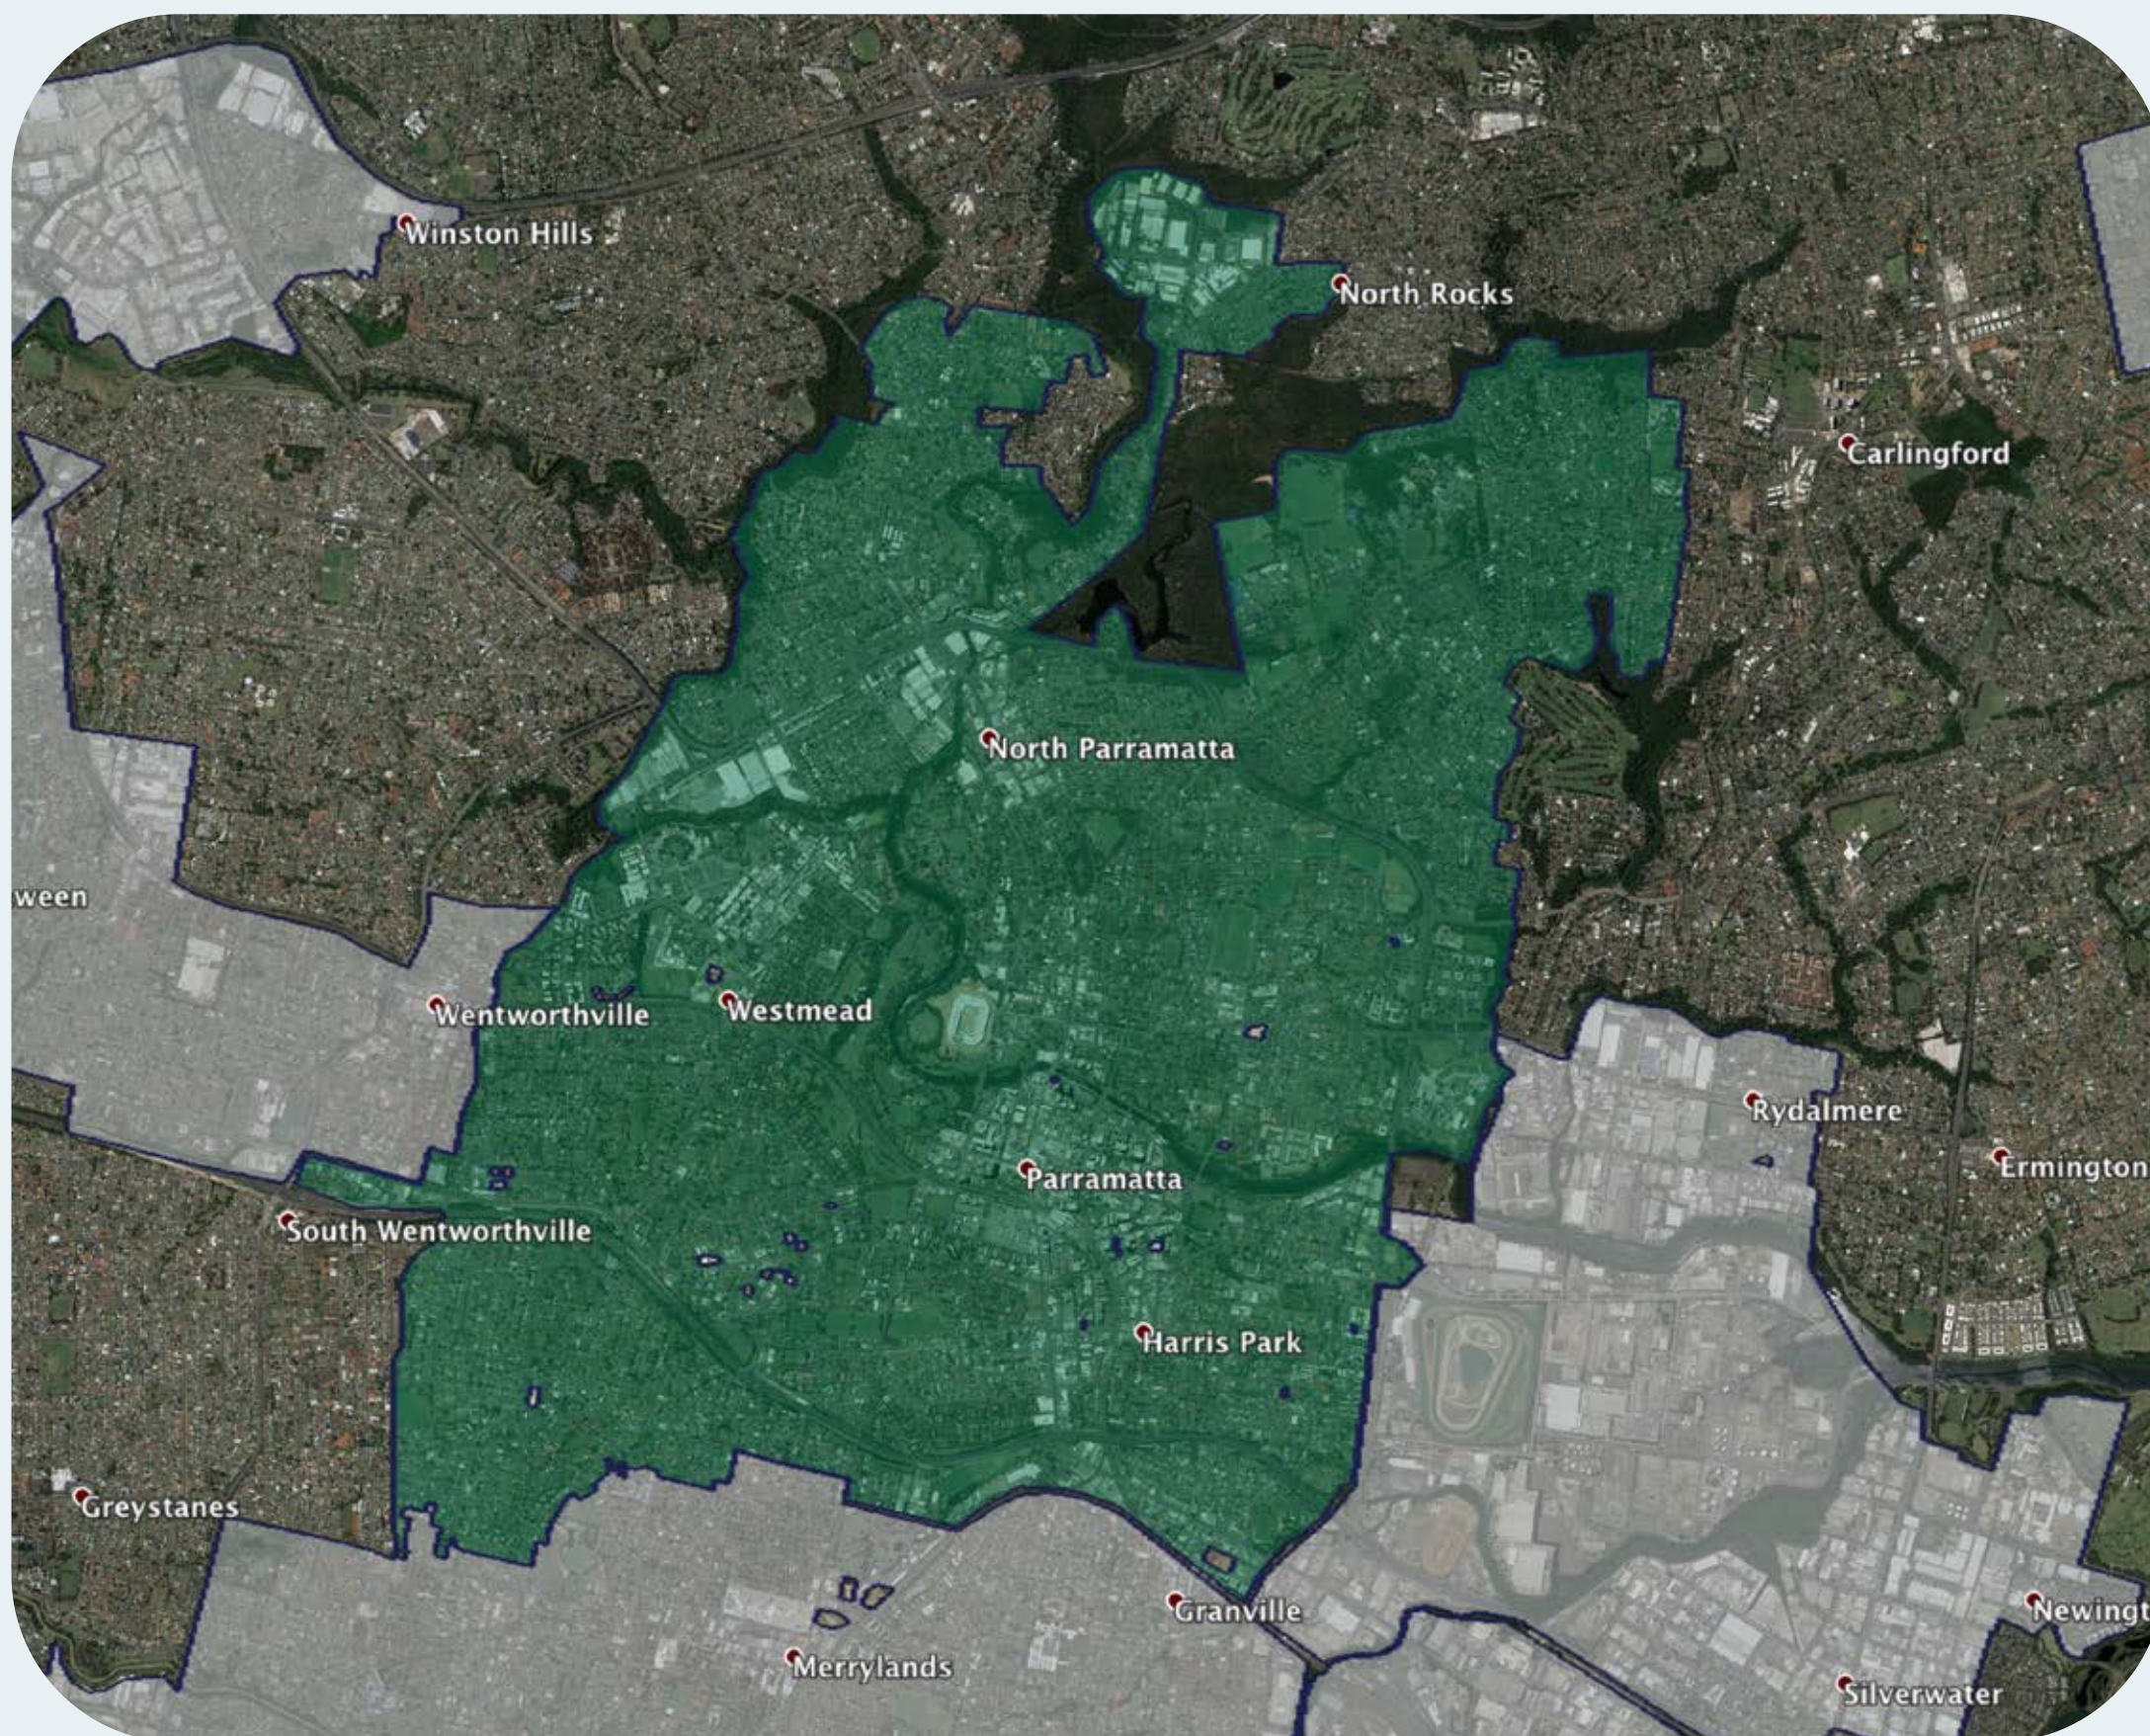

nbn™ Business Fibre Zone indicative map – Parramatta and surrounds

The **nbn™** Business Fibre Initiative is available to businesses right across the country.

The areas highlighted on this map, are part of an **nbn™** Business Fibre Zone that is eligible for business **nbn™** Enterprise Ethernet.