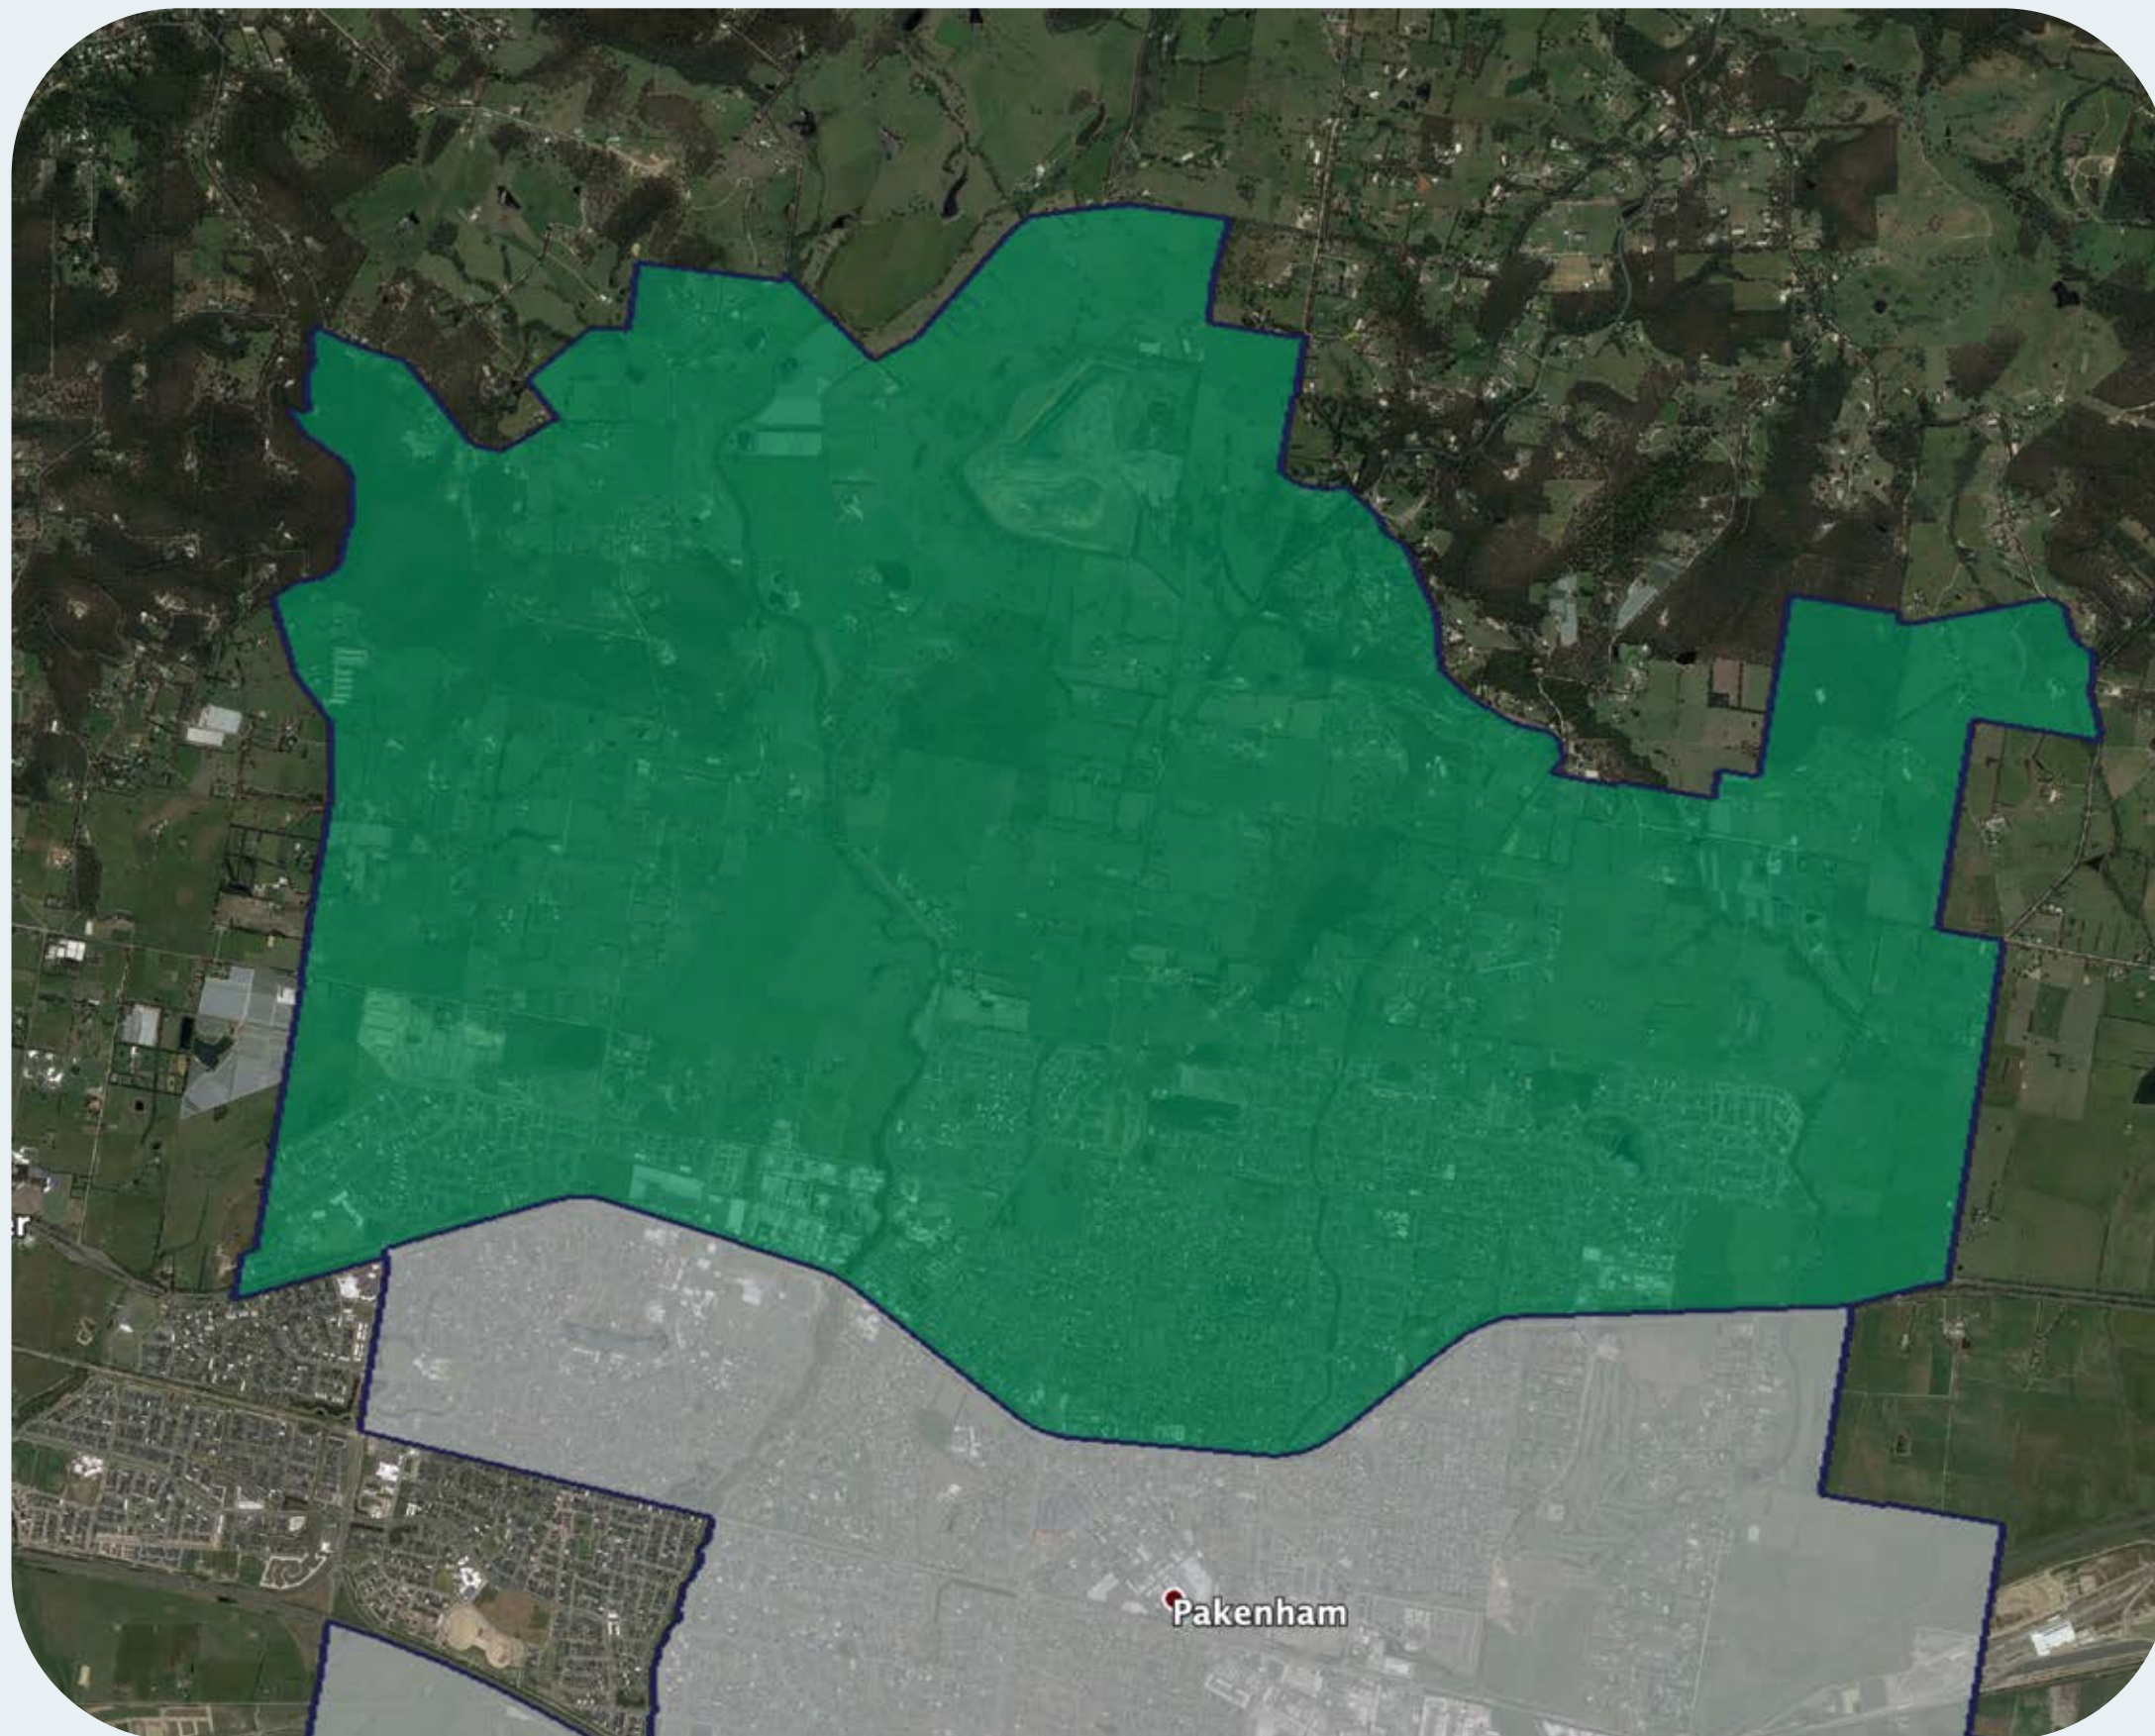

# nbn™ Business Fibre Zone indicative map – Pakenham North and surrounds

The **nbn™** Business Fibre Initiative is available to businesses right across the country.

The areas highlighted on this map, are part of an **nbn™** Business Fibre Zone that is eligible for business **nbn™** Enterprise Ethernet.

## Key

-  **nbn™** Business Fibre Zone
-  Adjacent/nearby **nbn™** Business Fibre Zone (where relevant)