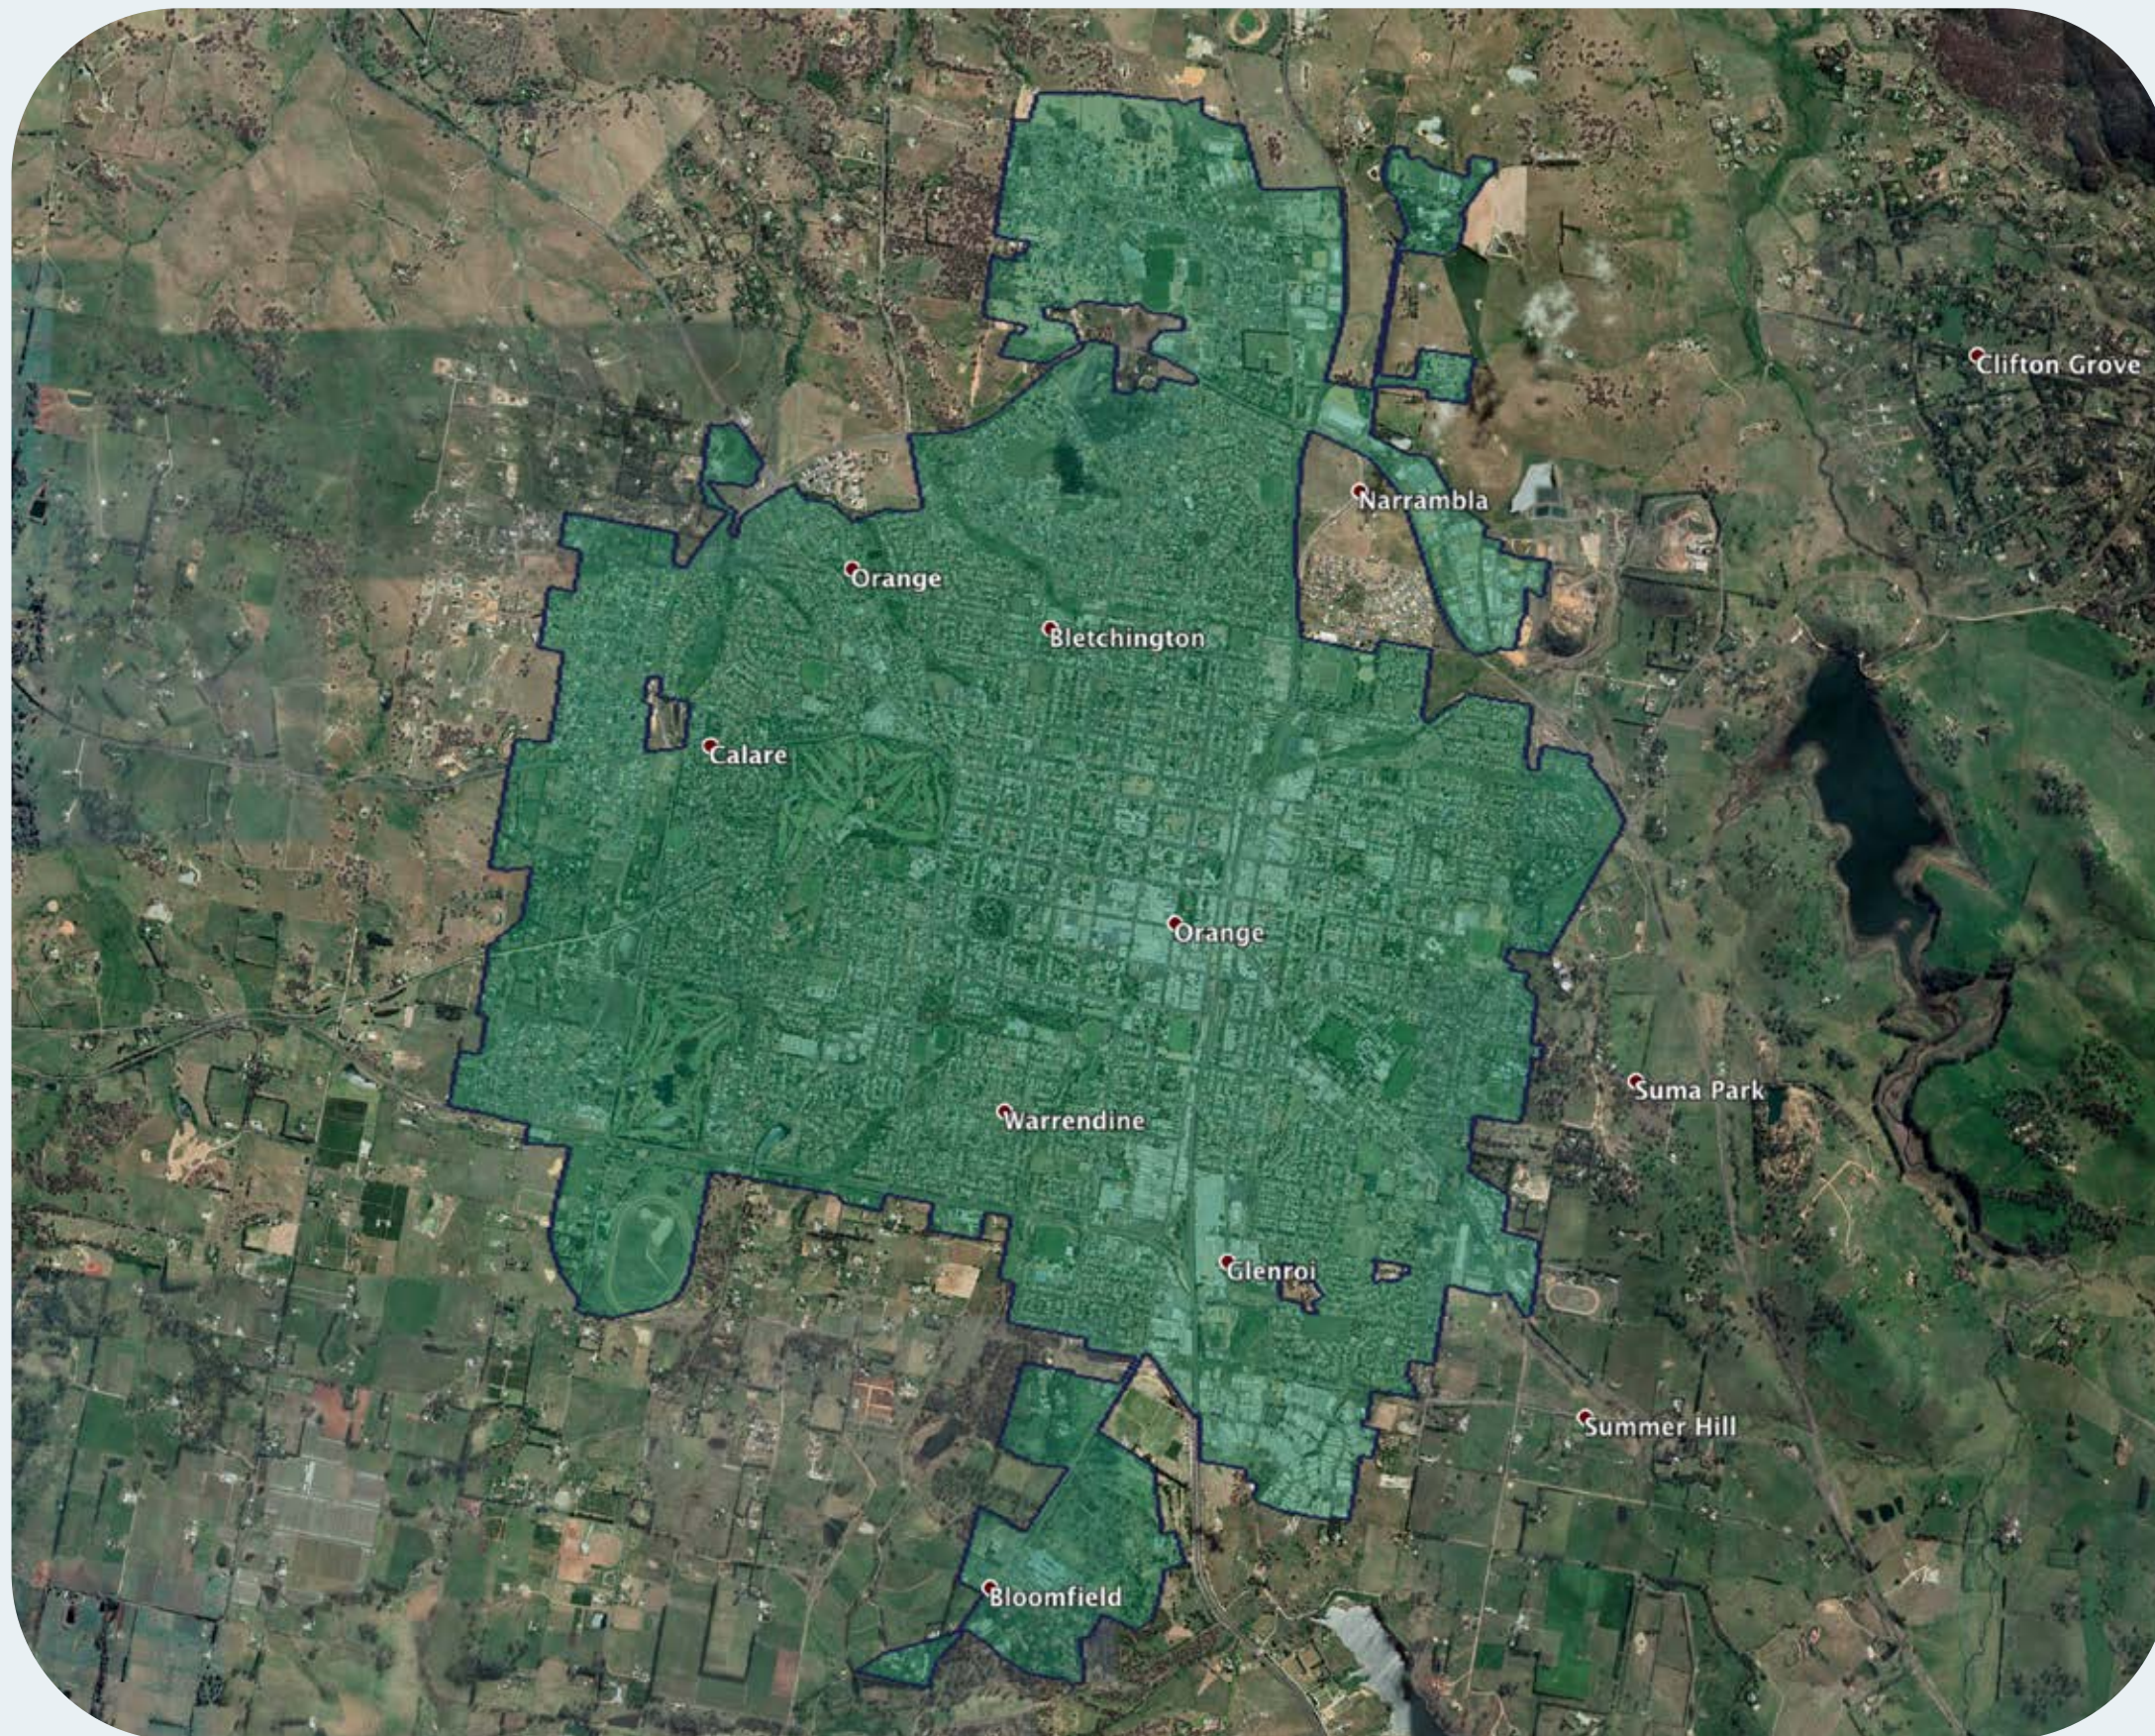

nbn™ Business Fibre Zone indicative map – Orange and surrounds

The **nbn™** Business Fibre Initiative is available to businesses right across the country.

The area highlighted on this map, is part of an **nbn™** Business Fibre Zone that is eligible for business **nbn™** Enterprise Ethernet.