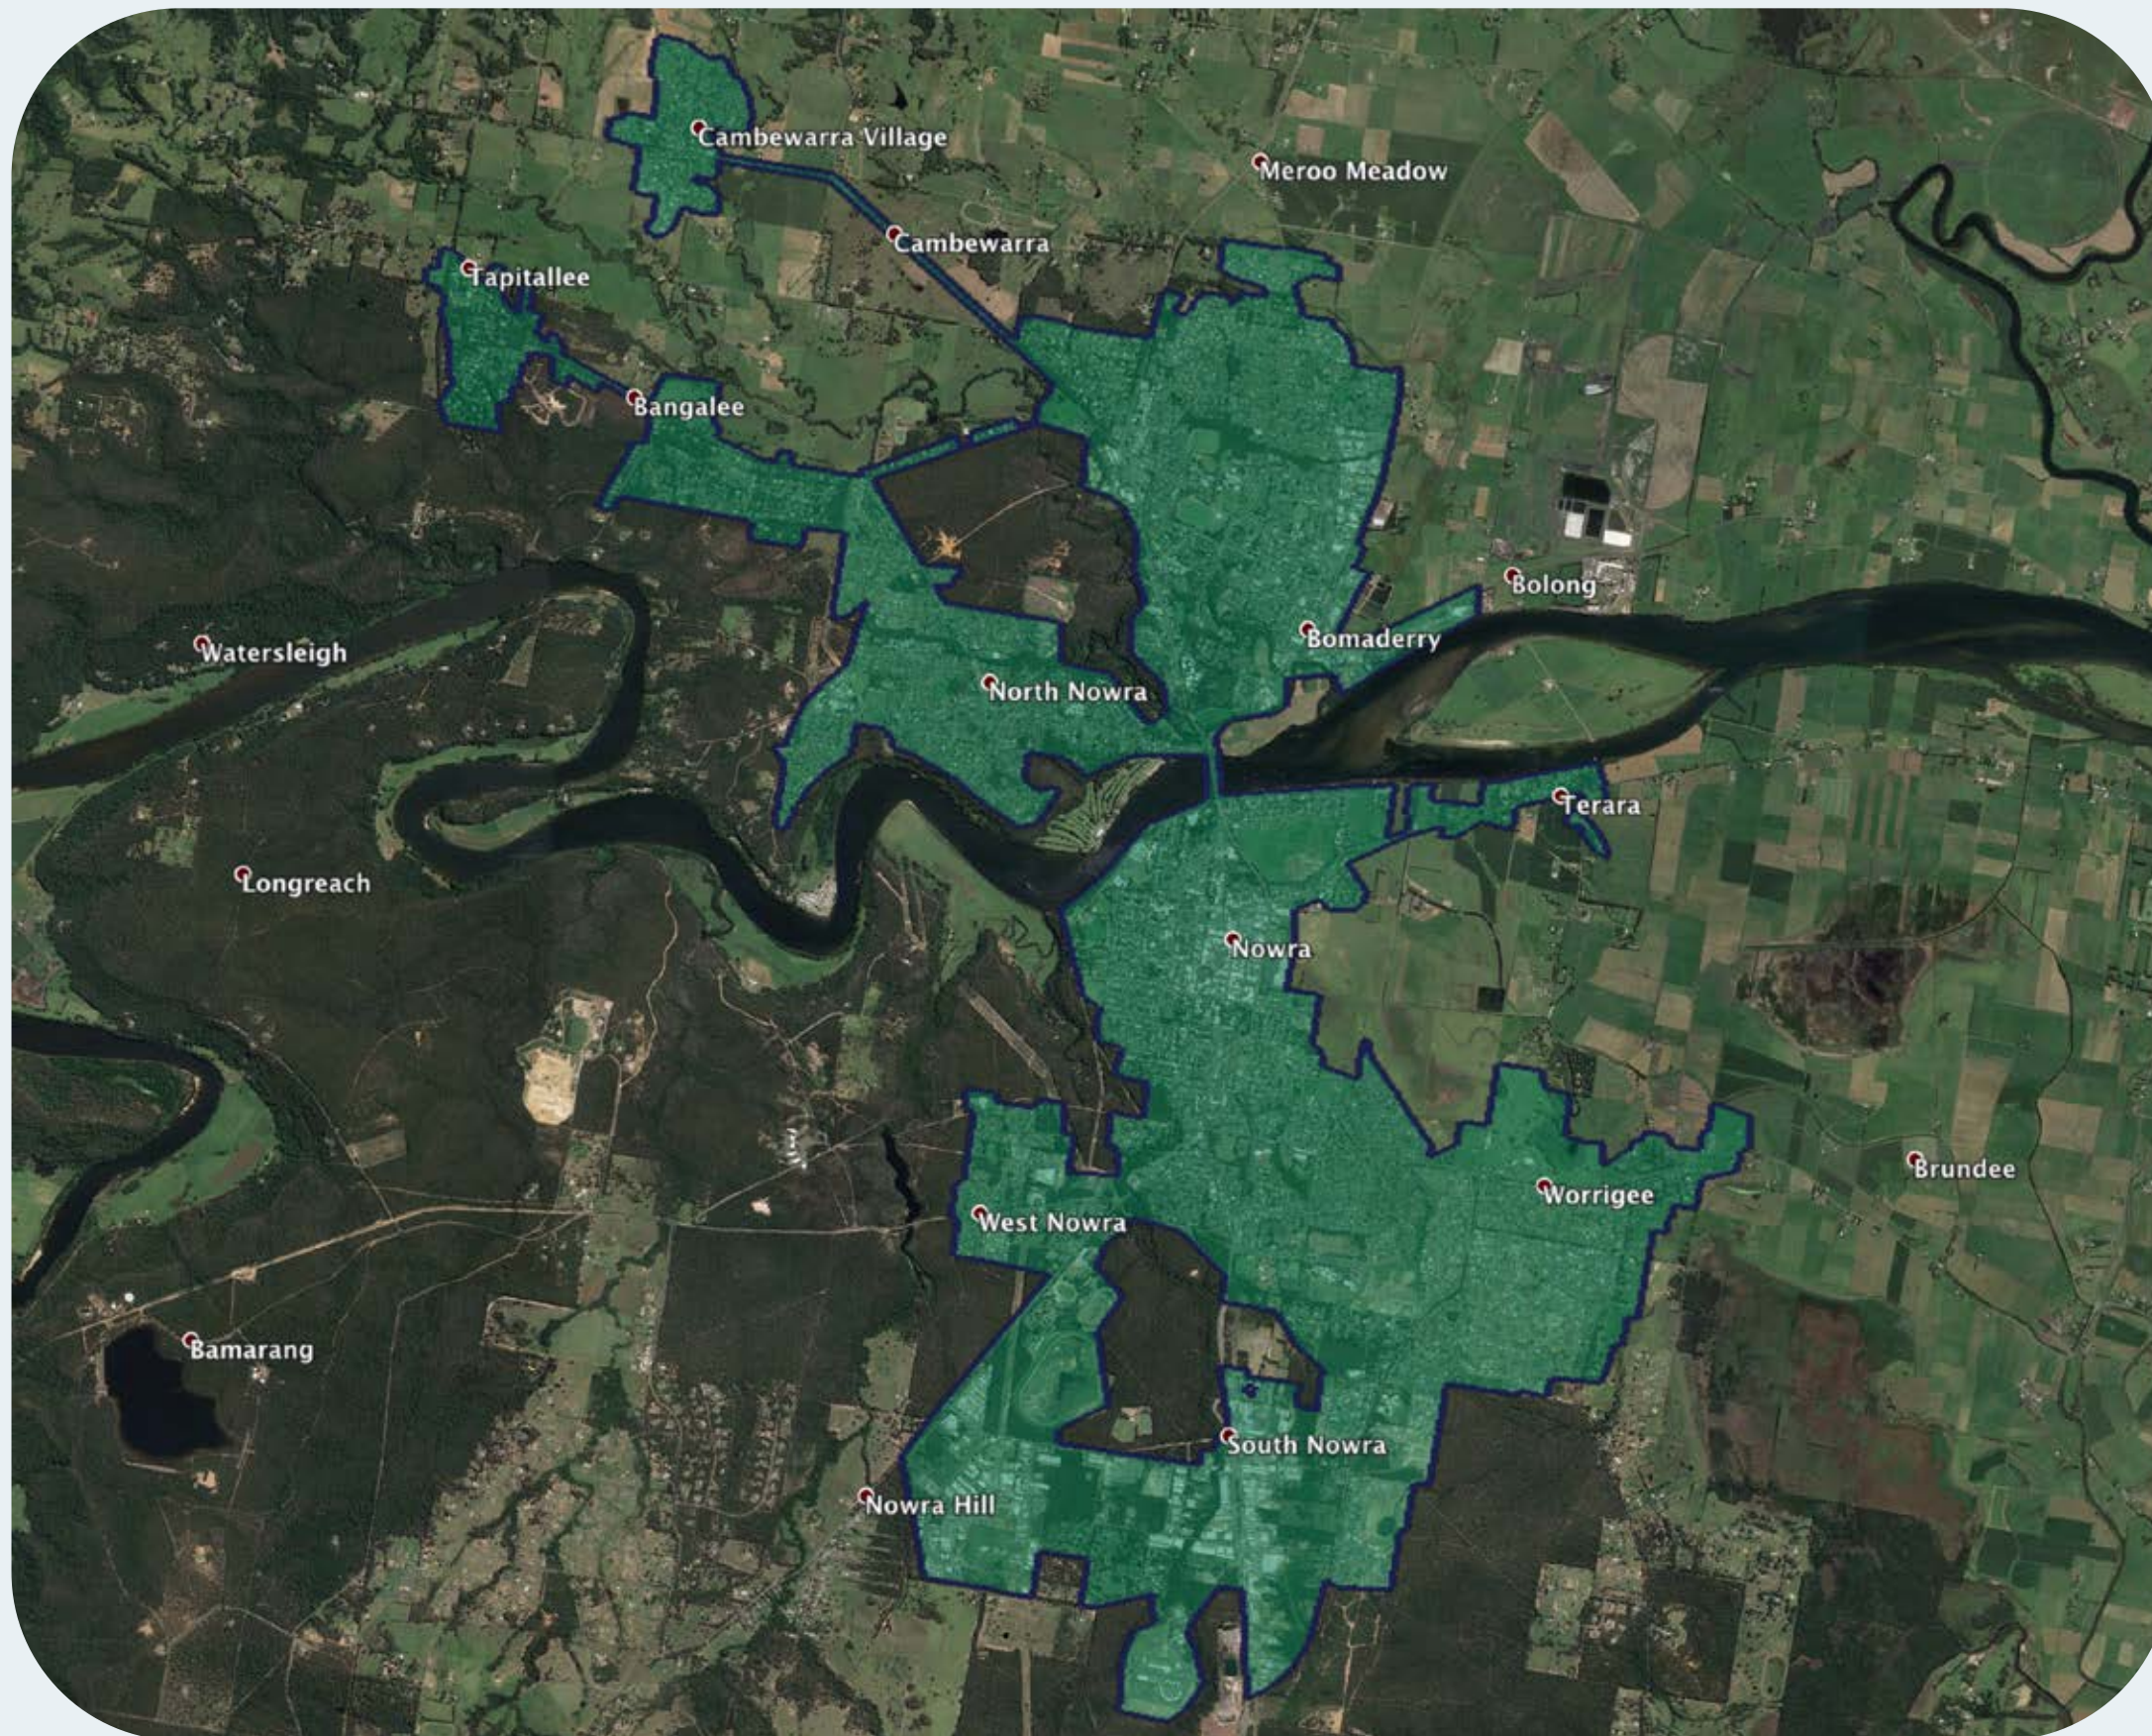

# nbn™ Business Fibre Zone indicative map – Nowra and surrounds

The **nbn™** Business Fibre Initiative is available to businesses right across the country.

The area highlighted on this map, is part of an **nbn™** Business Fibre Zone that is eligible for business **nbn™** Enterprise Ethernet.

## Key

-  **nbn™** Business Fibre Zone
-  Adjacent/nearby **nbn™** Business Fibre Zone (where relevant)