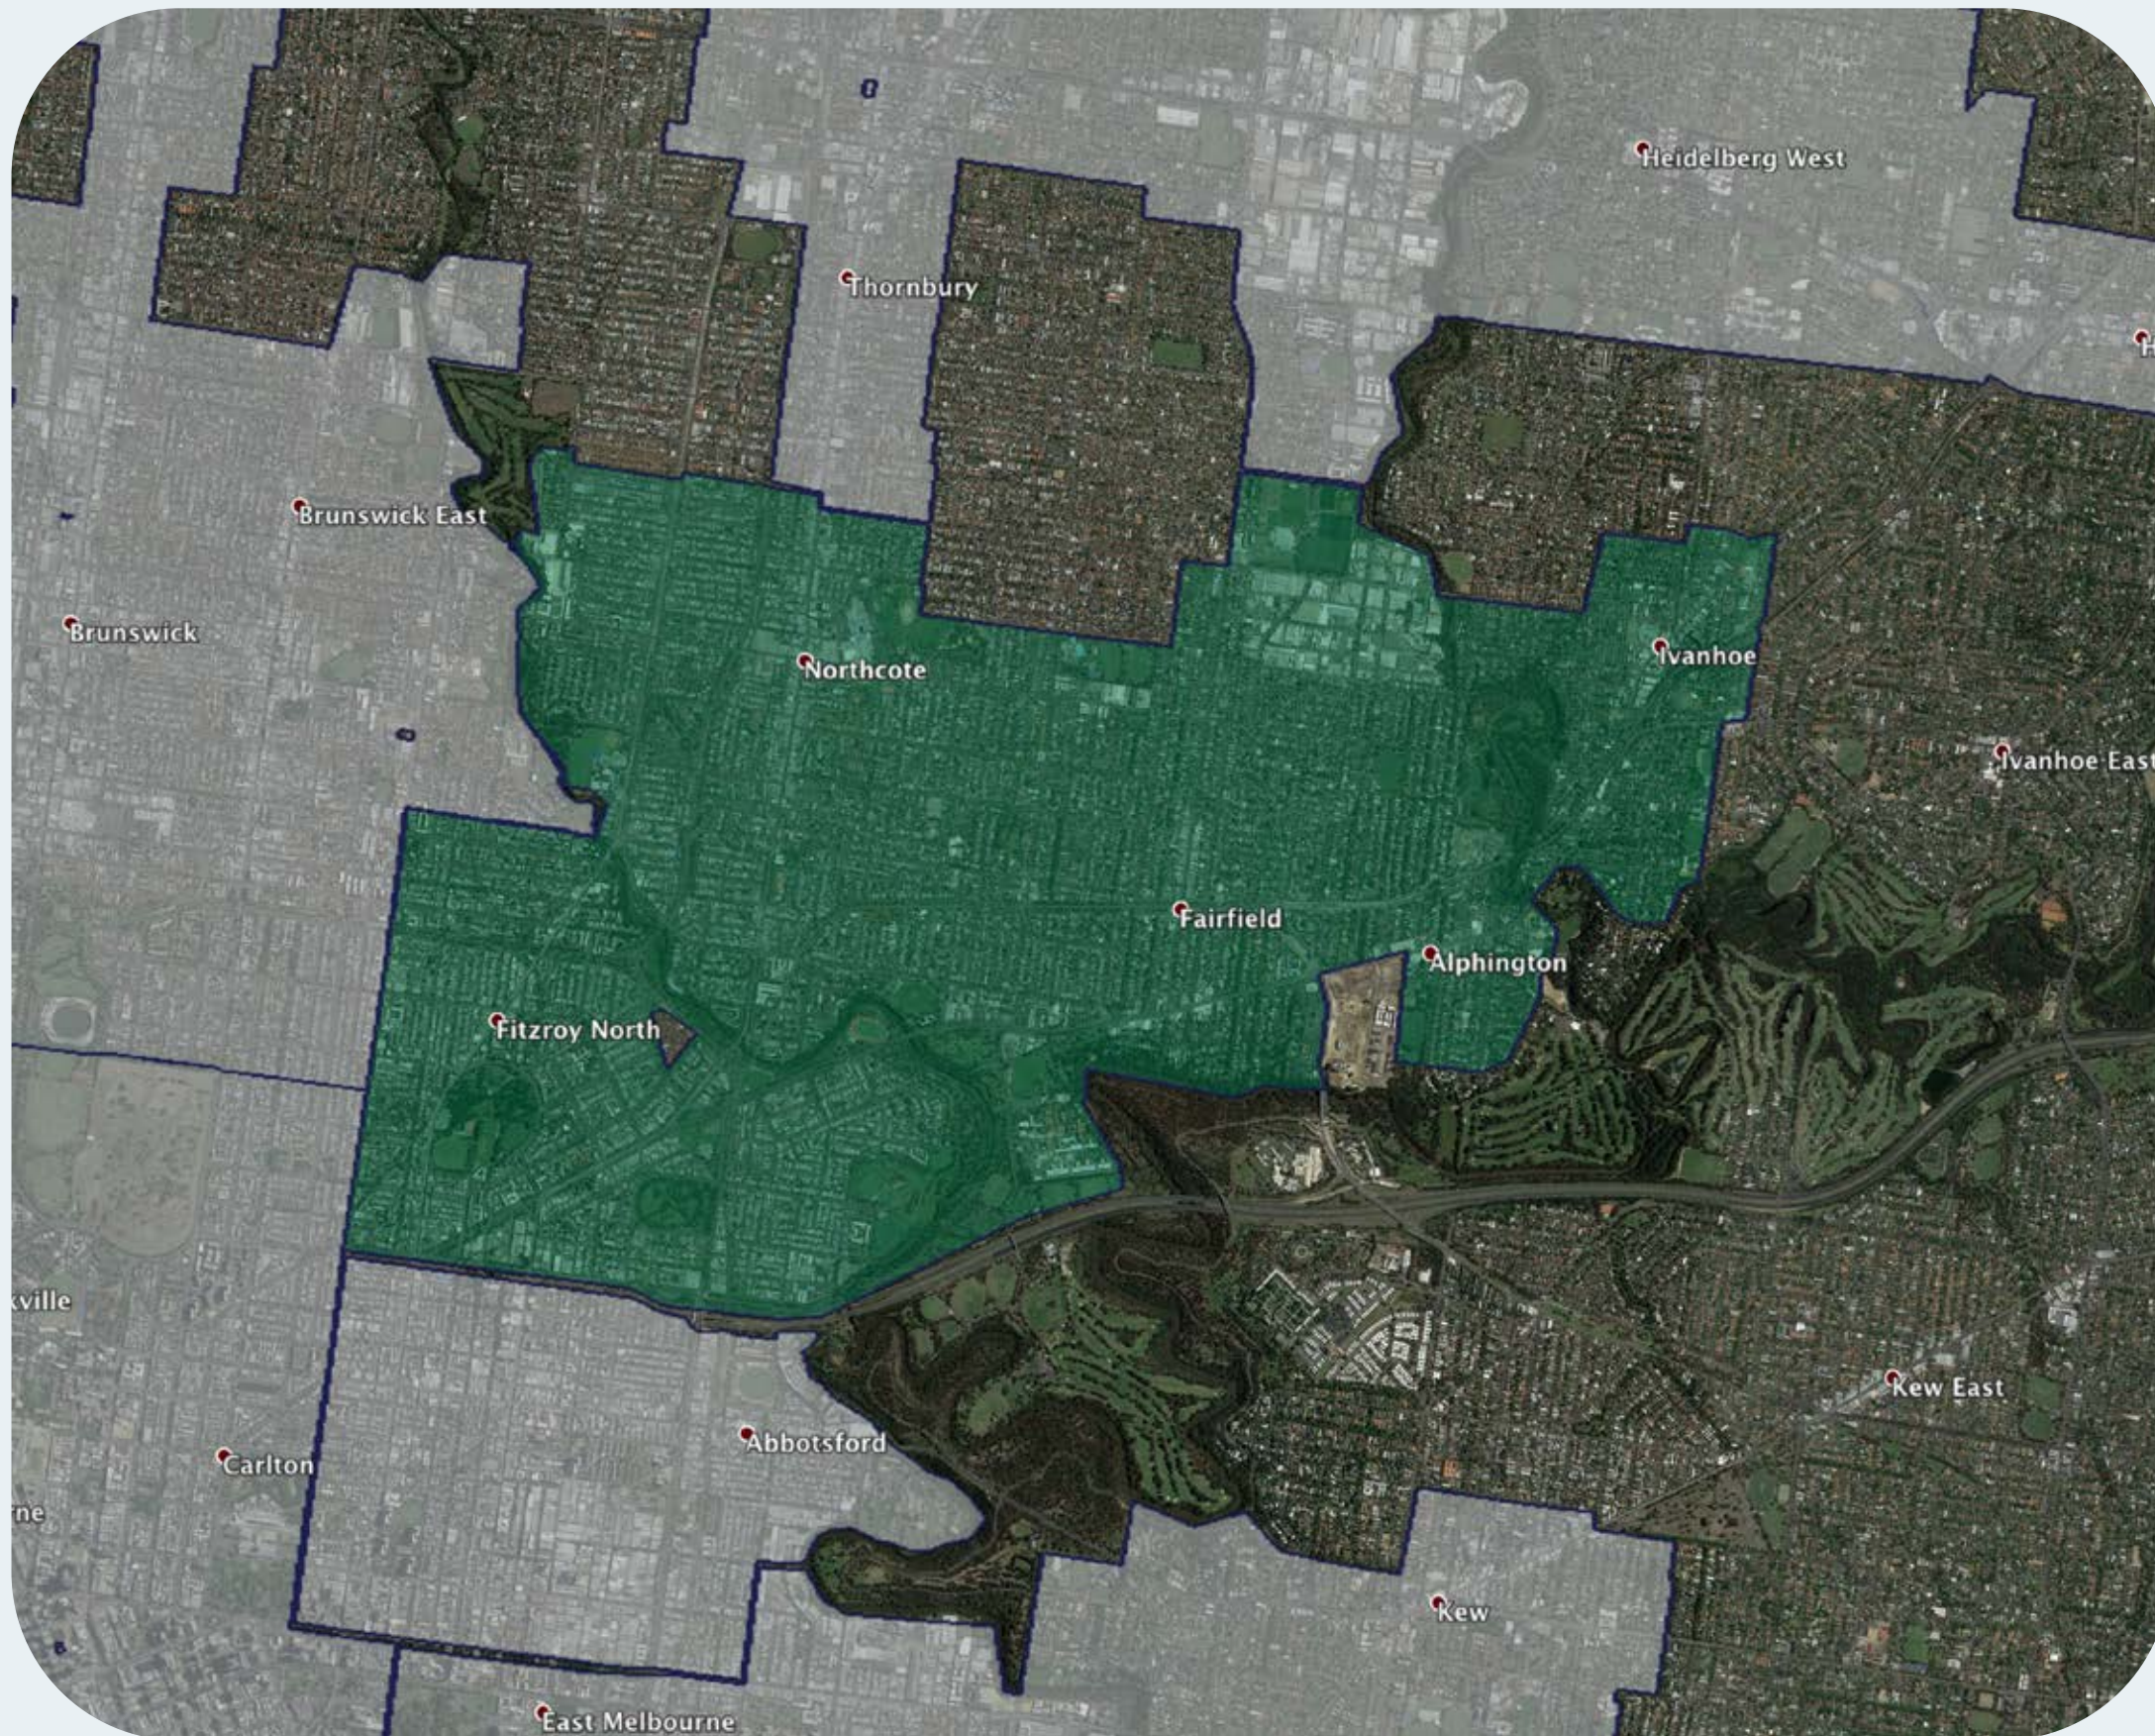

# nbn™ Business Fibre Zone indicative map – Northcote and surrounds

The **nbn™** Business Fibre Initiative is available to businesses right across the country.

The areas highlighted on this map, are part of an **nbn™** Business Fibre Zone that is eligible for business **nbn™** Enterprise Ethernet.

## Key

-  **nbn™** Business Fibre Zone
-  Adjacent/nearby **nbn™** Business Fibre Zone (where relevant)