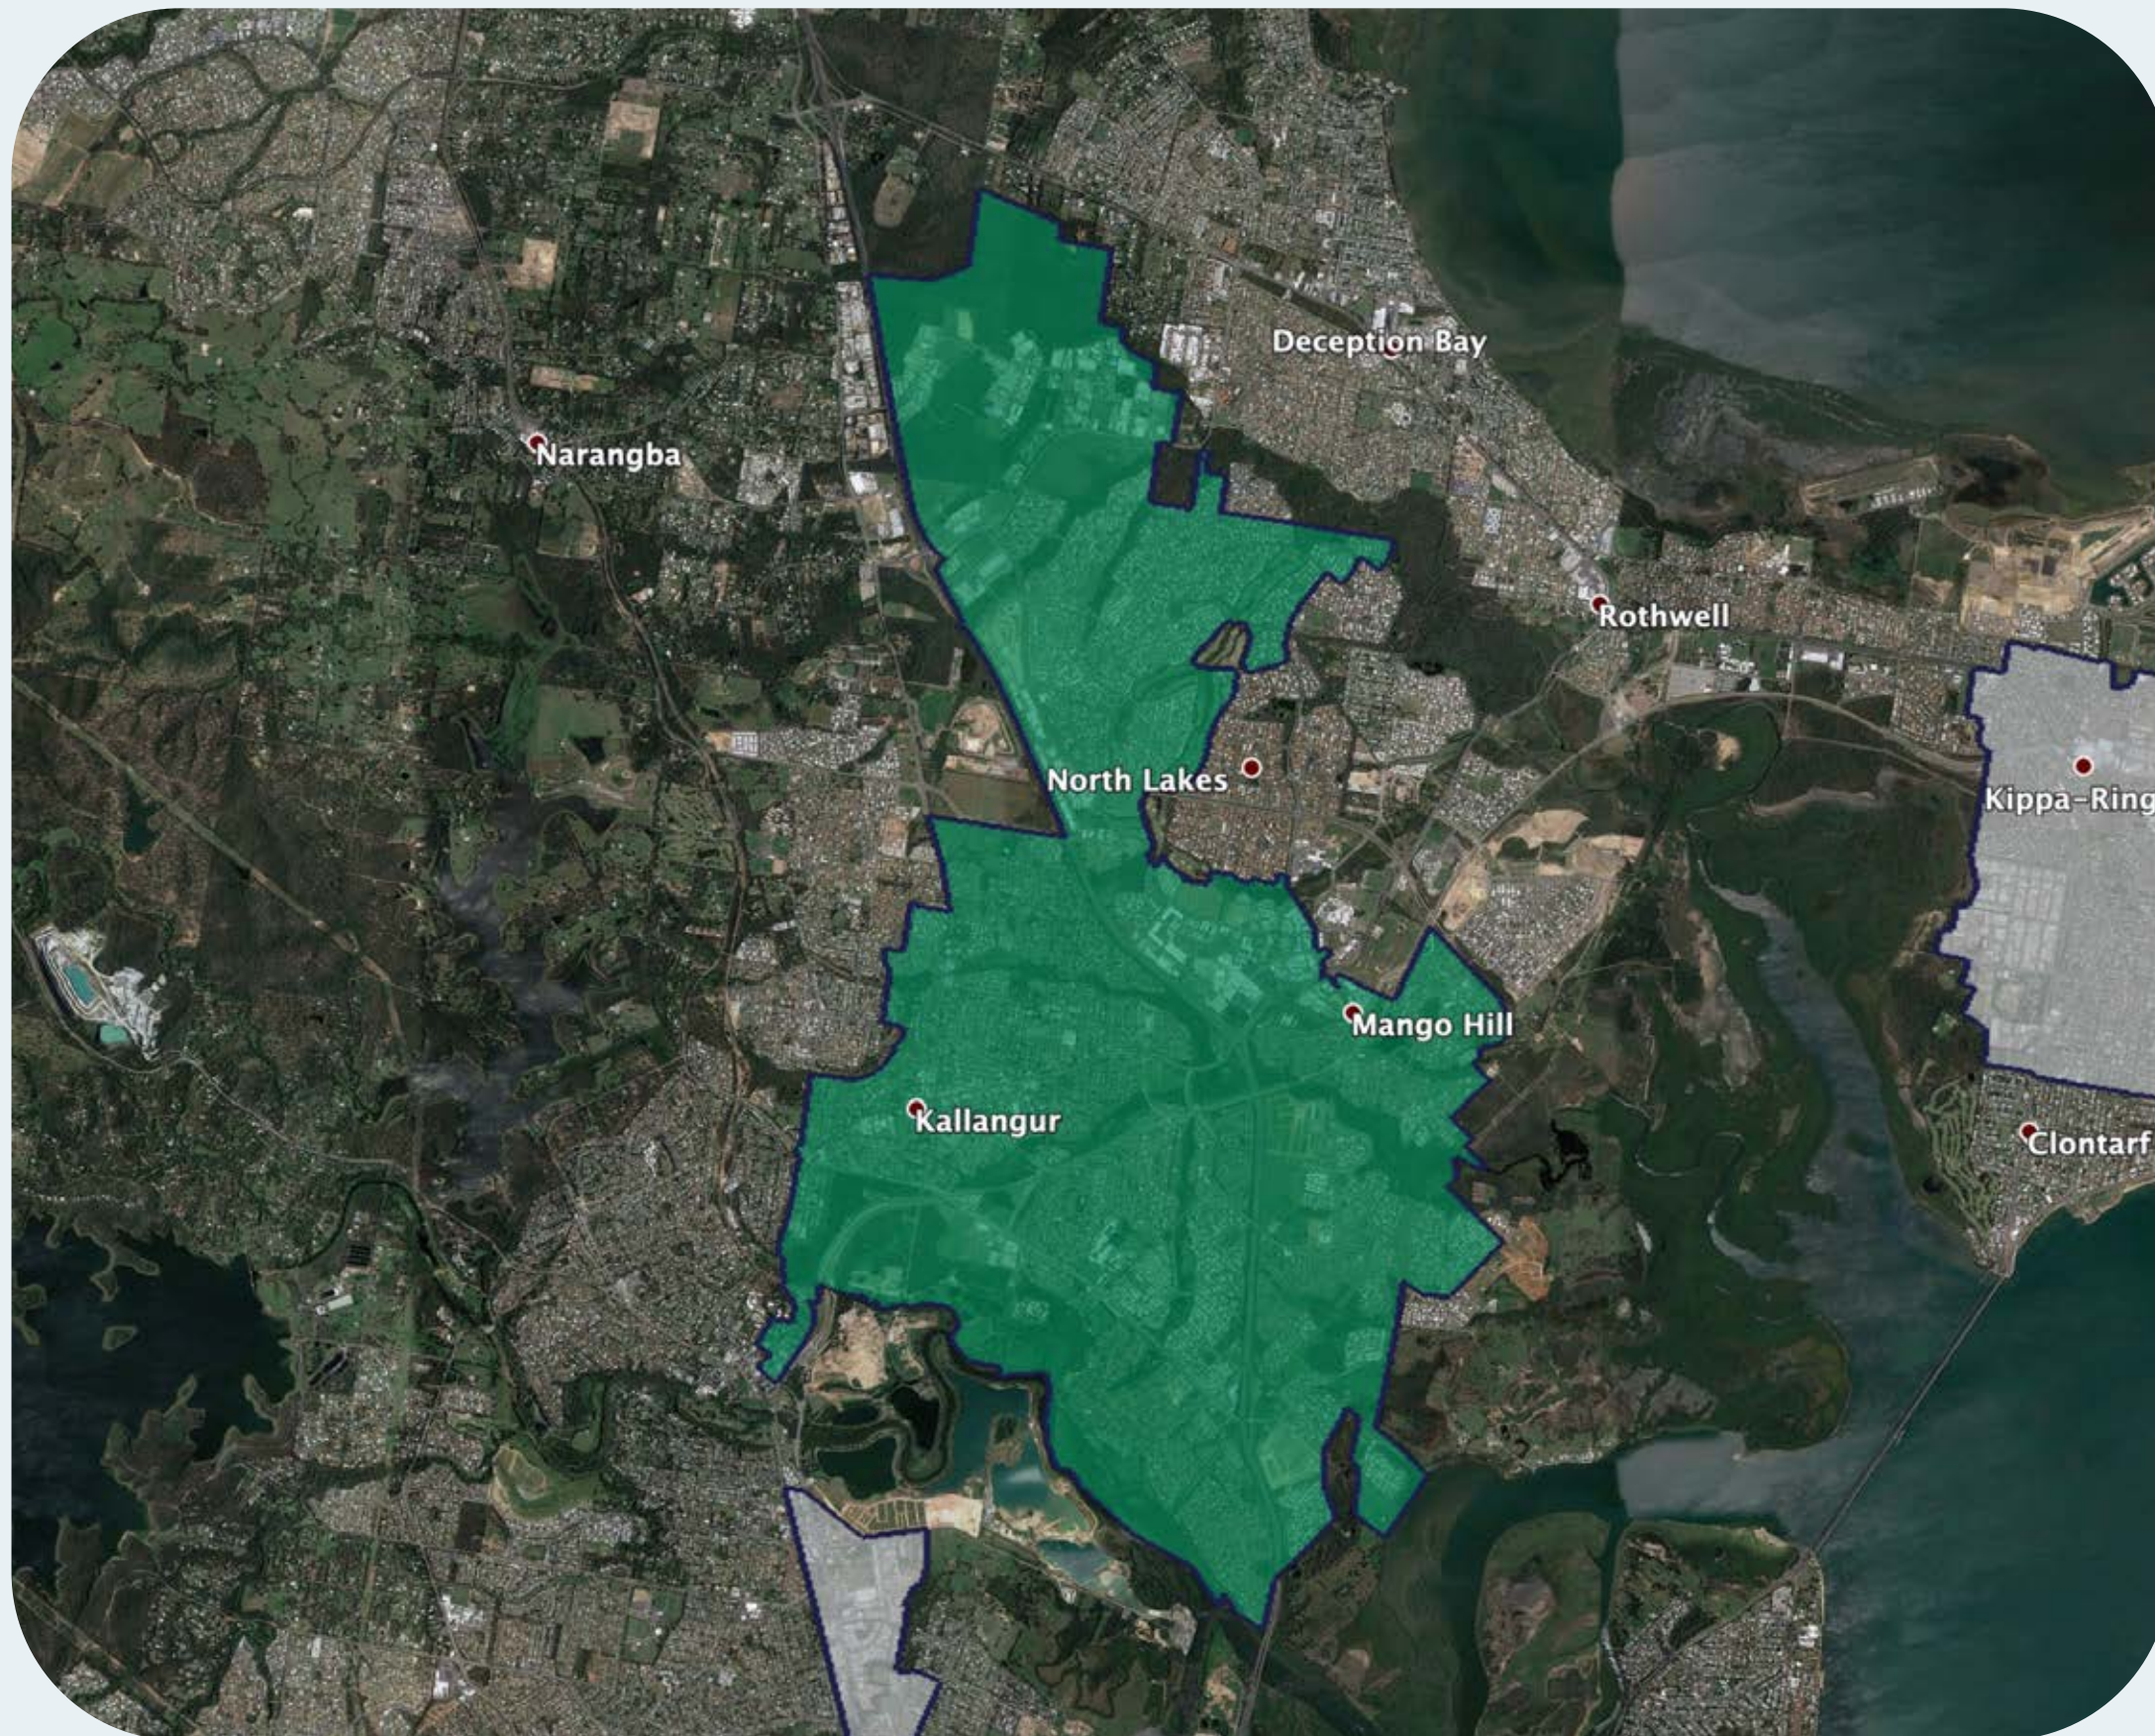

nbn™ Business Fibre Zone indicative map – North Lakes and surrounds

The **nbn™** Business Fibre Initiative is available to businesses right across the country.

The areas highlighted on this map, are part of an **nbn™** Business Fibre Zone that is eligible for business **nbn™** Enterprise Ethernet.