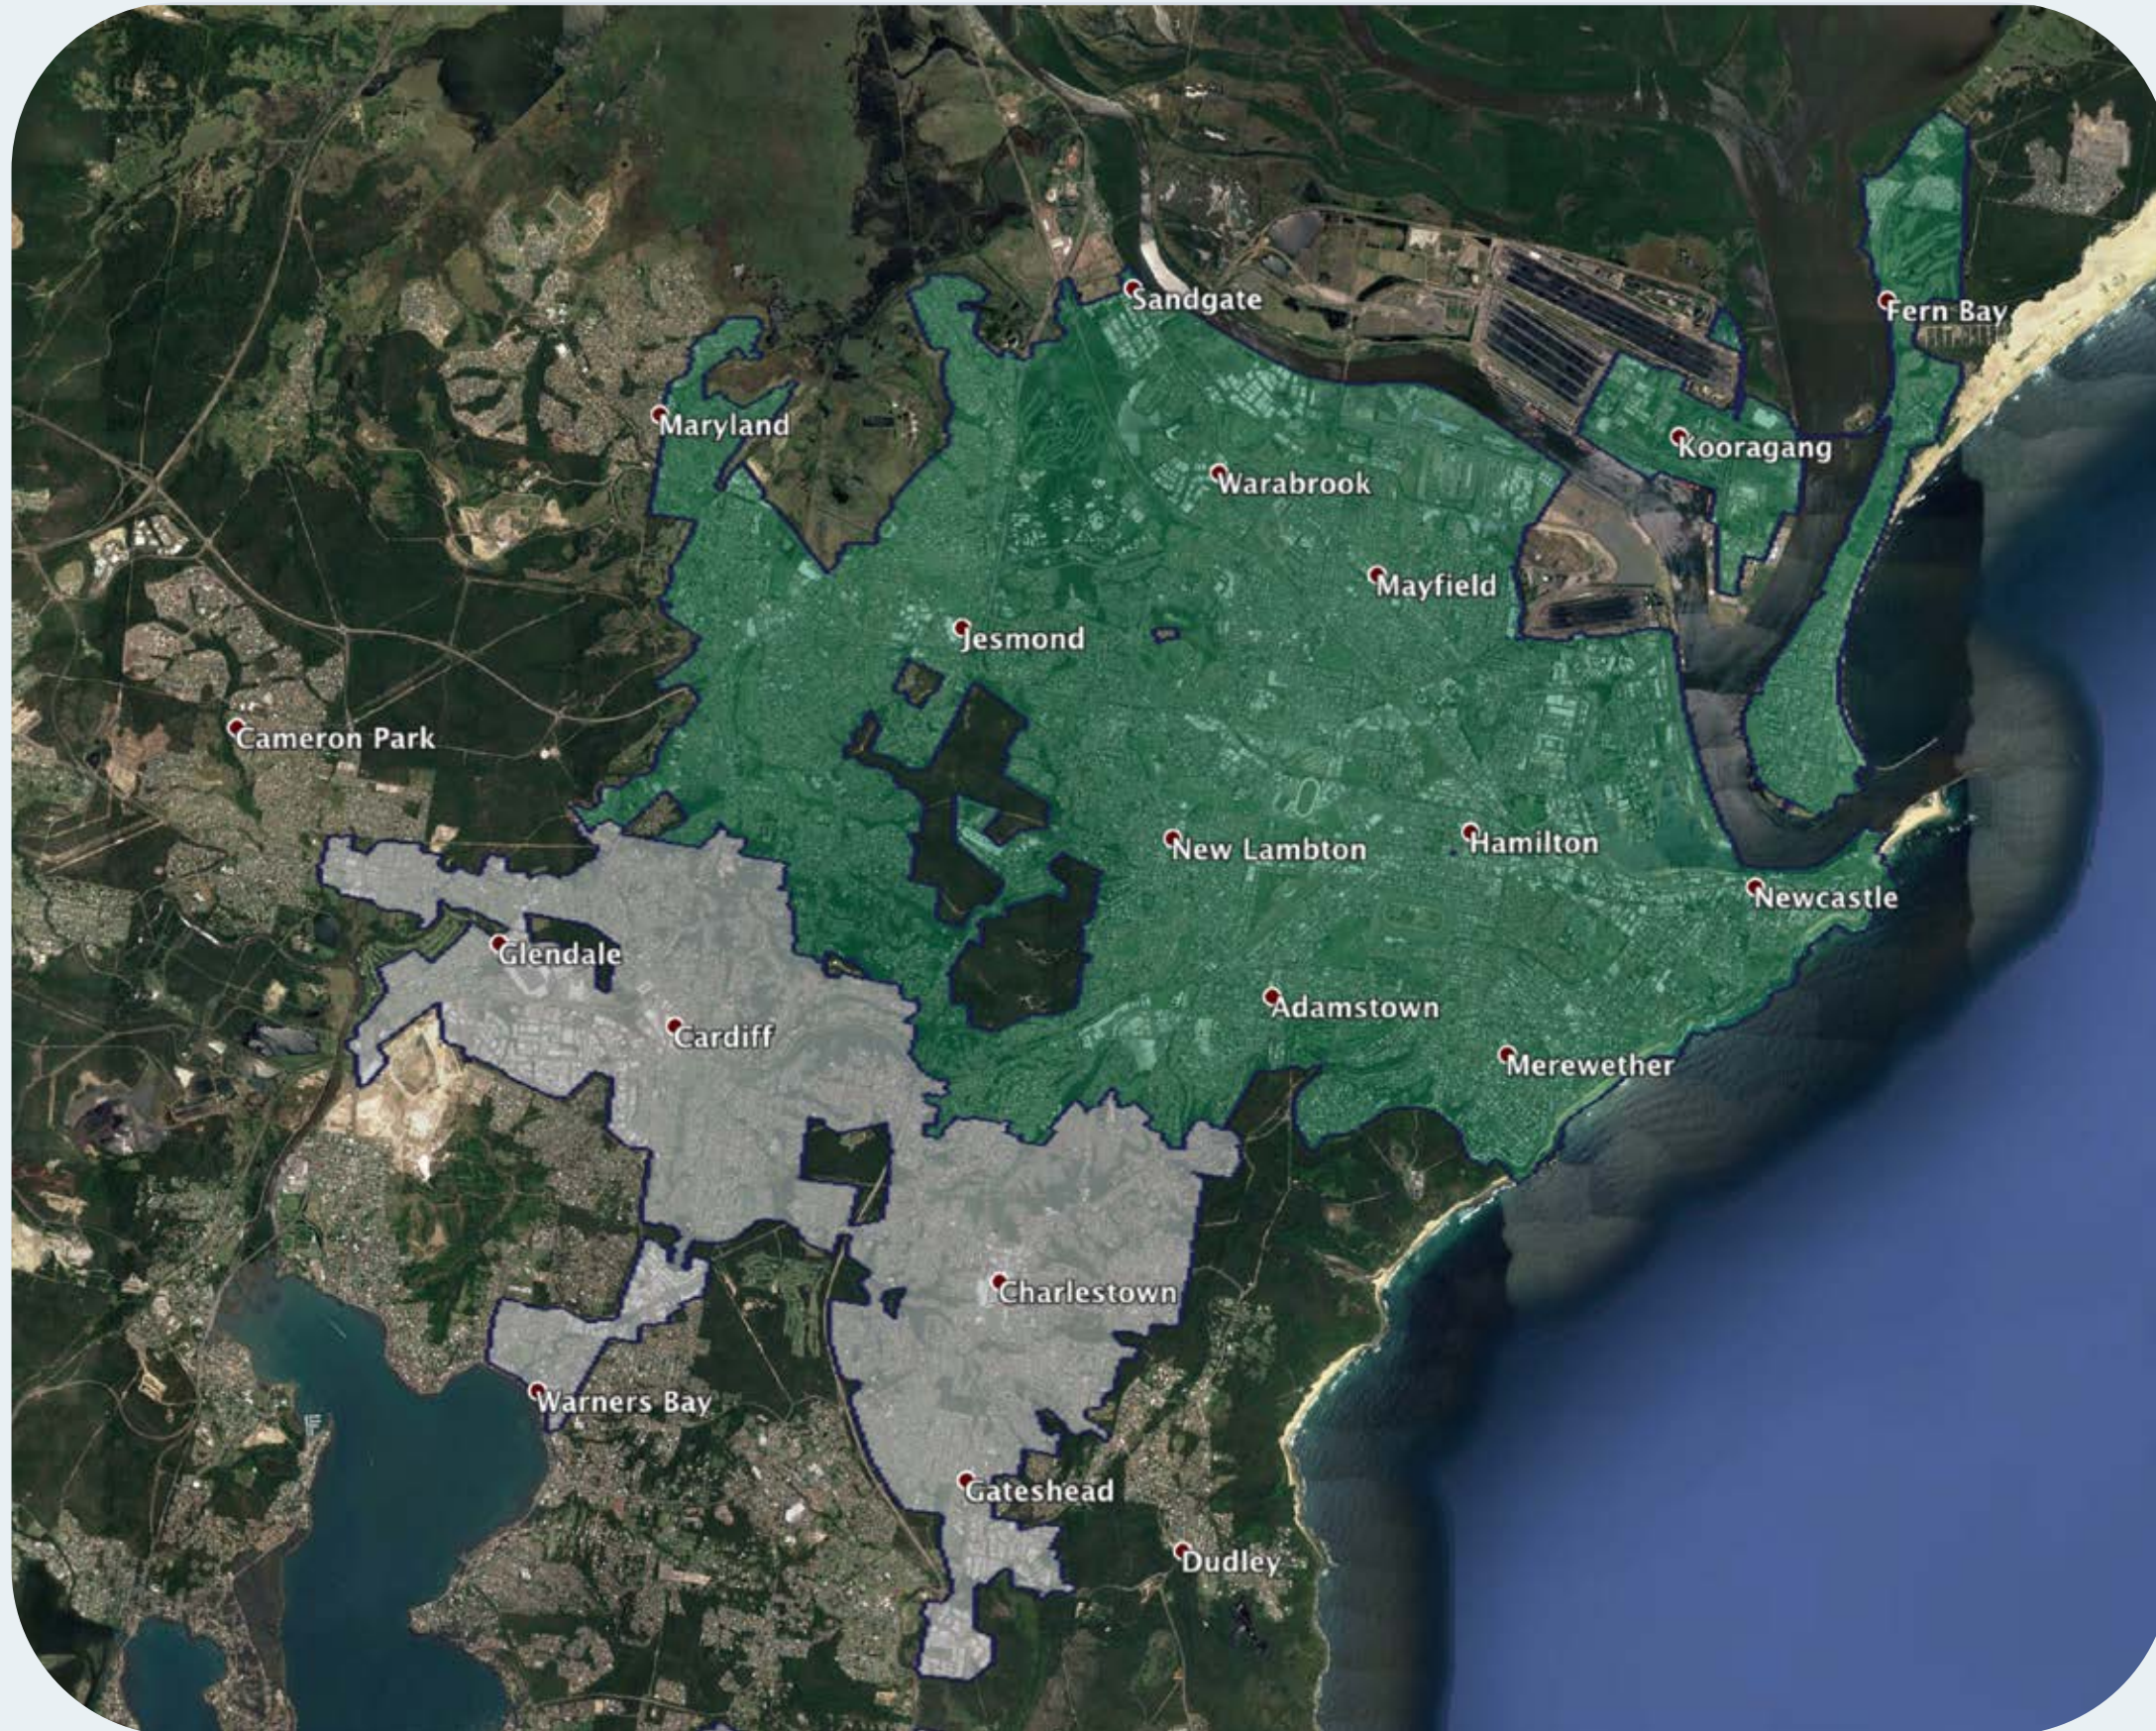

# nbn™ Business Fibre Zone indicative map – Newcastle CBD and surrounds

The **nbn™** Business Fibre Initiative is available to businesses right across the country.

The areas highlighted on this map, are part of an **nbn™** Business Fibre Zone that is eligible for business **nbn™** Enterprise Ethernet.

## Key

-  **nbn™** Business Fibre Zone
-  Adjacent/nearby **nbn™** Business Fibre Zone (where relevant)