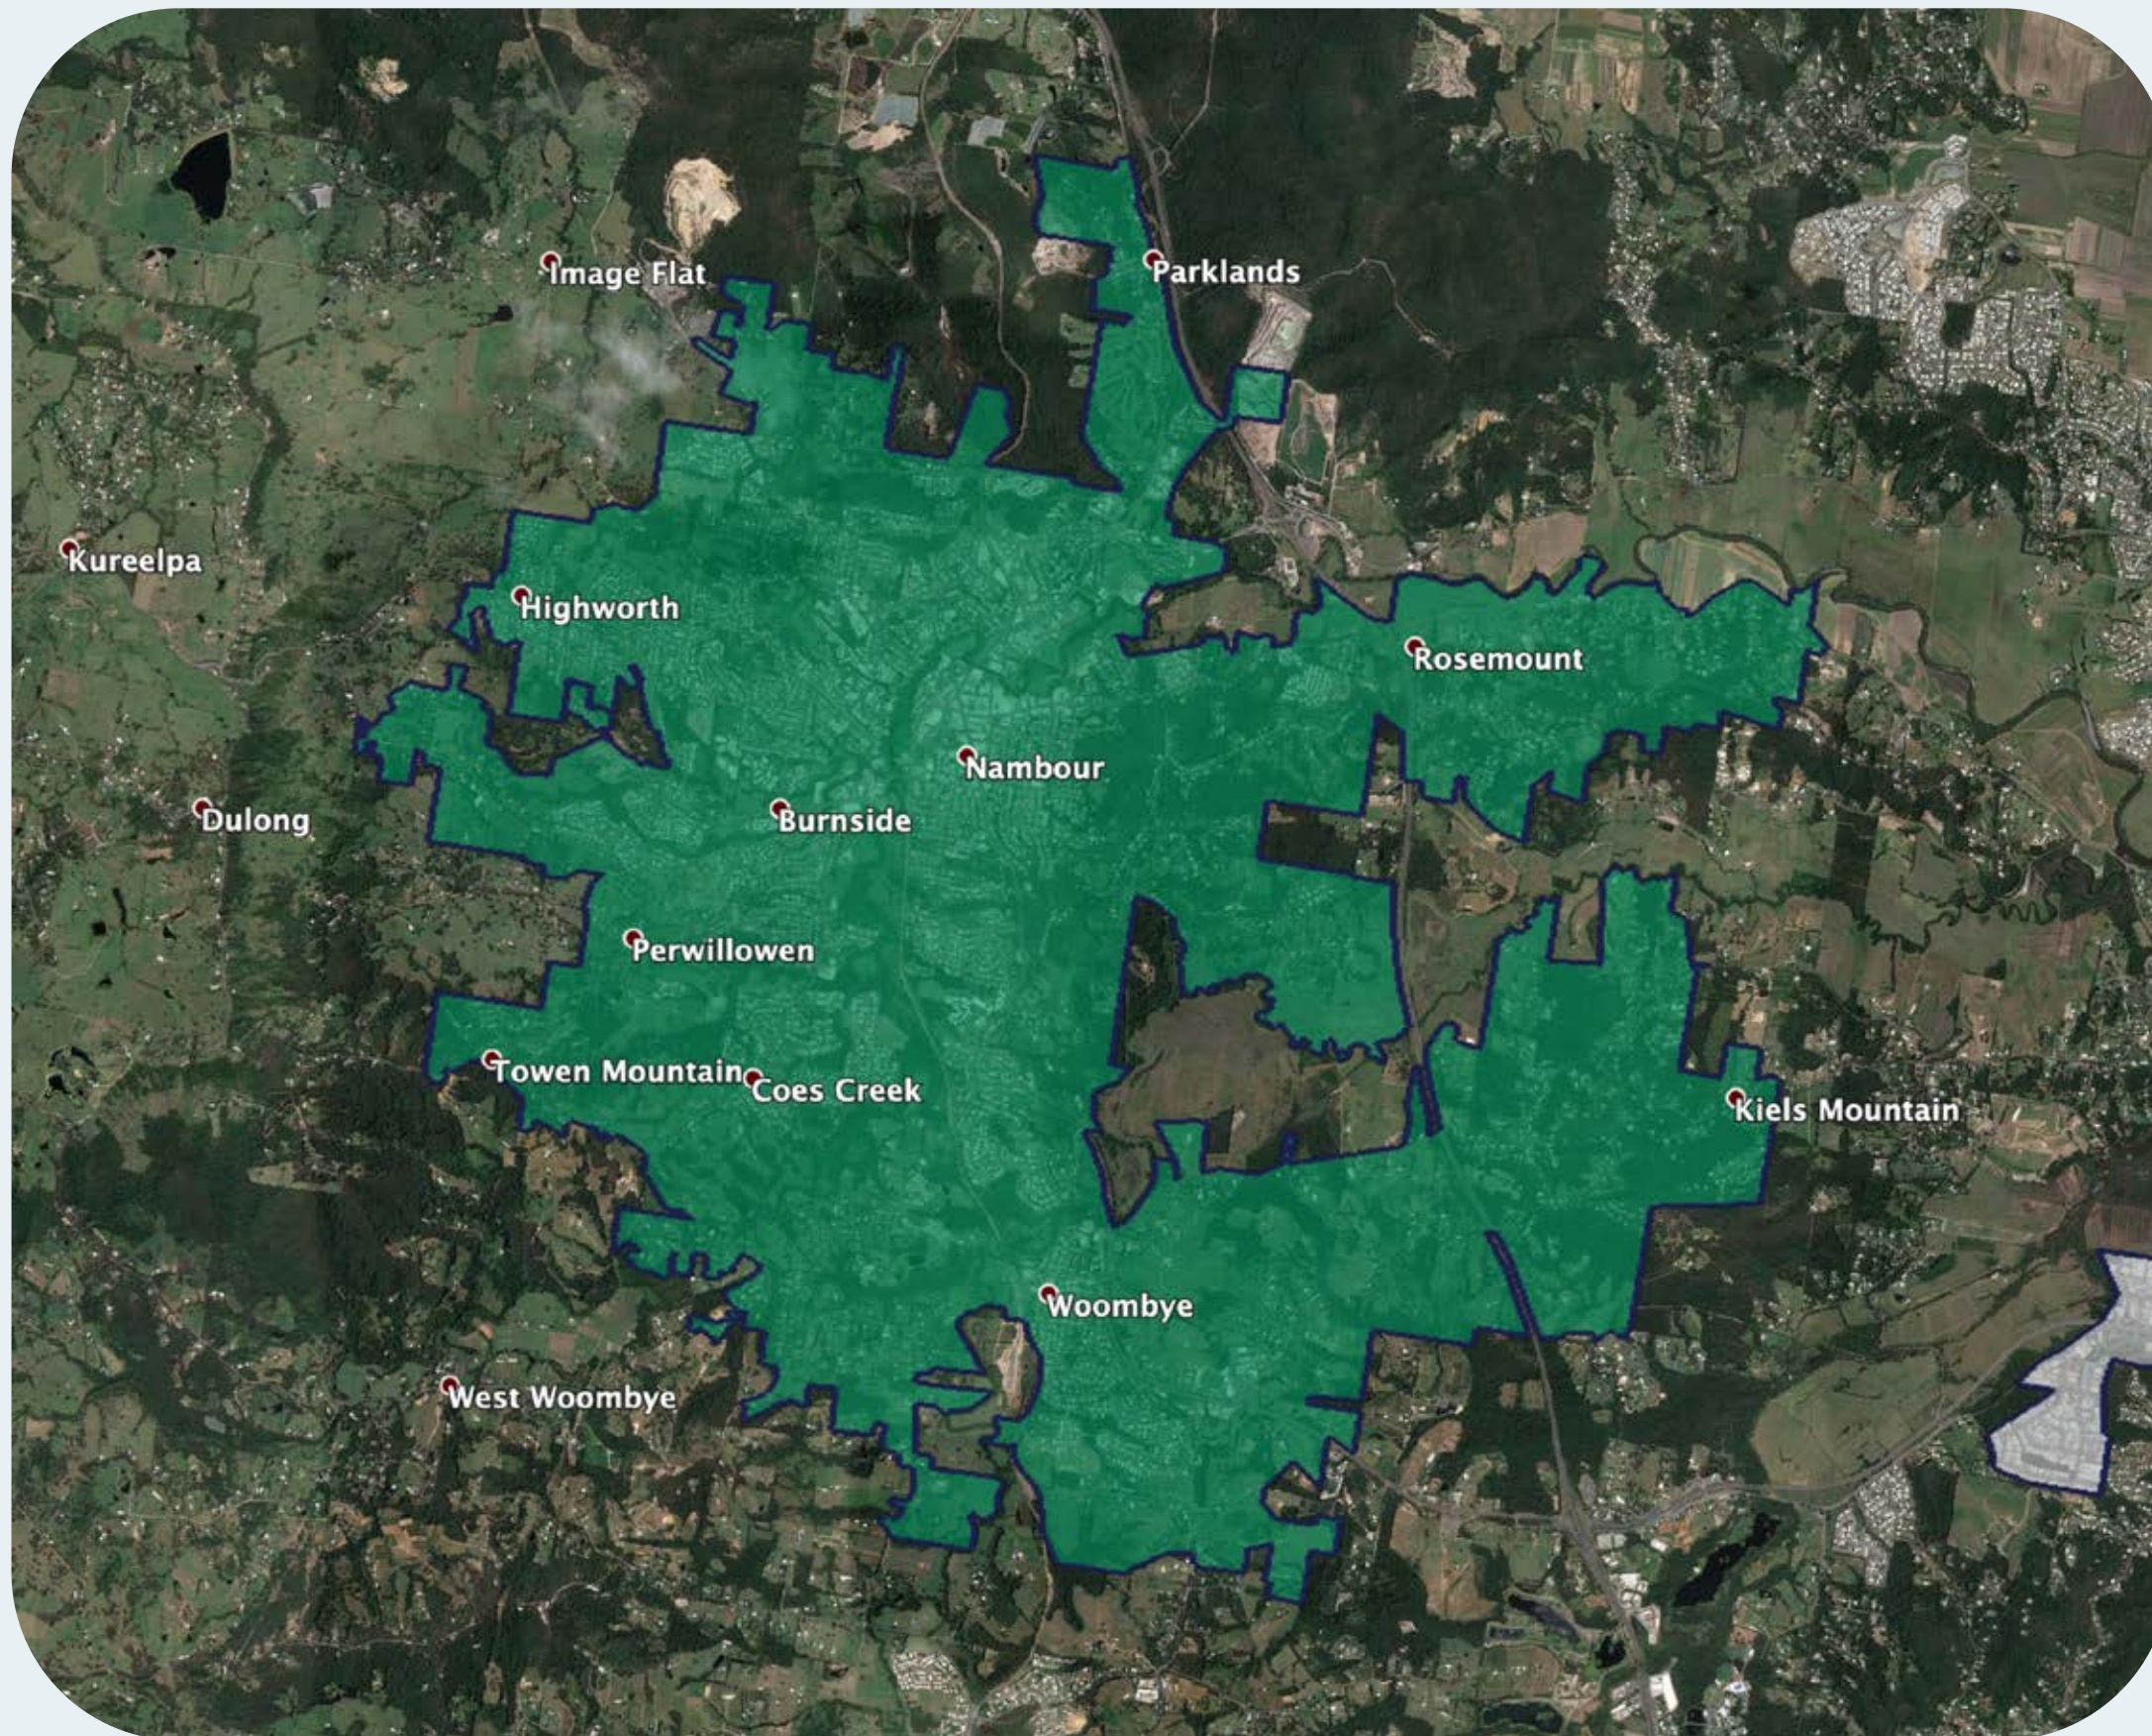

# nbn™ Business Fibre Zone indicative map – Nambour and surrounds

The **nbn™** Business Fibre Initiative is available to businesses right across the country.

The area highlighted on this map, are part of an **nbn™** Business Fibre Zone that is eligible for business **nbn™** Enterprise Ethernet.

## Key

-  **nbn™** Business Fibre Zone
-  Adjacent/nearby **nbn™** Business Fibre Zone (where relevant)